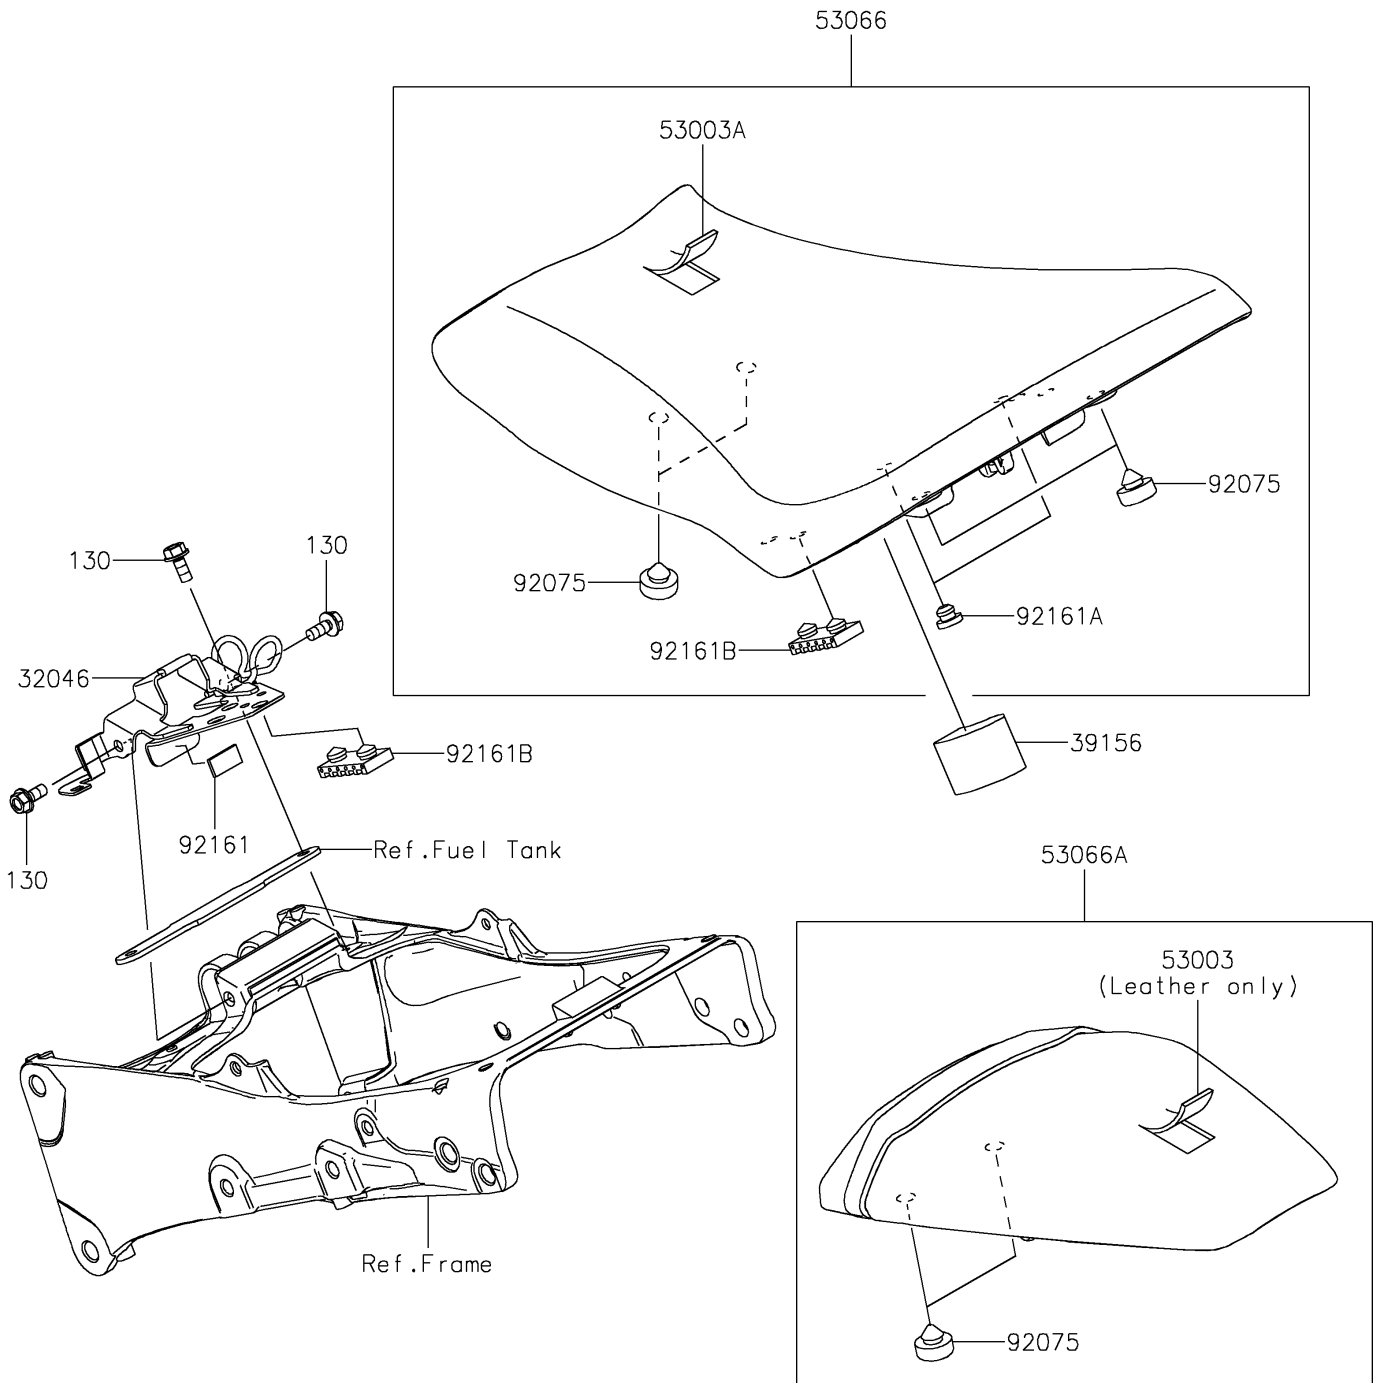

2025 Ninja ZX-6R ABS PARTS DIAGRAM

Seat

F2510

2025 Ninja ZX-6R ABS PARTS LIST

Seat

ITEM NAME	PART NUMBER	QUANTITY
BRACKET-SEAT (Ref # 32046)	32046-0431	1
PAD (Ref # 39156)	39156-2465	1
LEATHER,RR SEAT,BLACK (Ref # 53003)	53003-0420-MA	1
LEATHER,FRONT SEAT,BLACK (Ref # 53003A)	53003-0471-MA	1
SEAT-ASSY,FR,BLACK (Ref # 53066)	53066-0606-MA	1
SEAT-ASSY,RR,BLACK+BLK (Ref # 53066A)	53066-0607-12Y	1
DAMPER,10X20X8 (Ref # 92075)	92075-1927	6
DAMPER (Ref # 92161)	92161-0726	1
DAMPER (Ref # 92161A)	92161-1084	2
DAMPER,SEAT (Ref # 92161B)	92161-1489	3
BOLT-FLANGED,6X14 (Ref # 130)	130BC0614	3