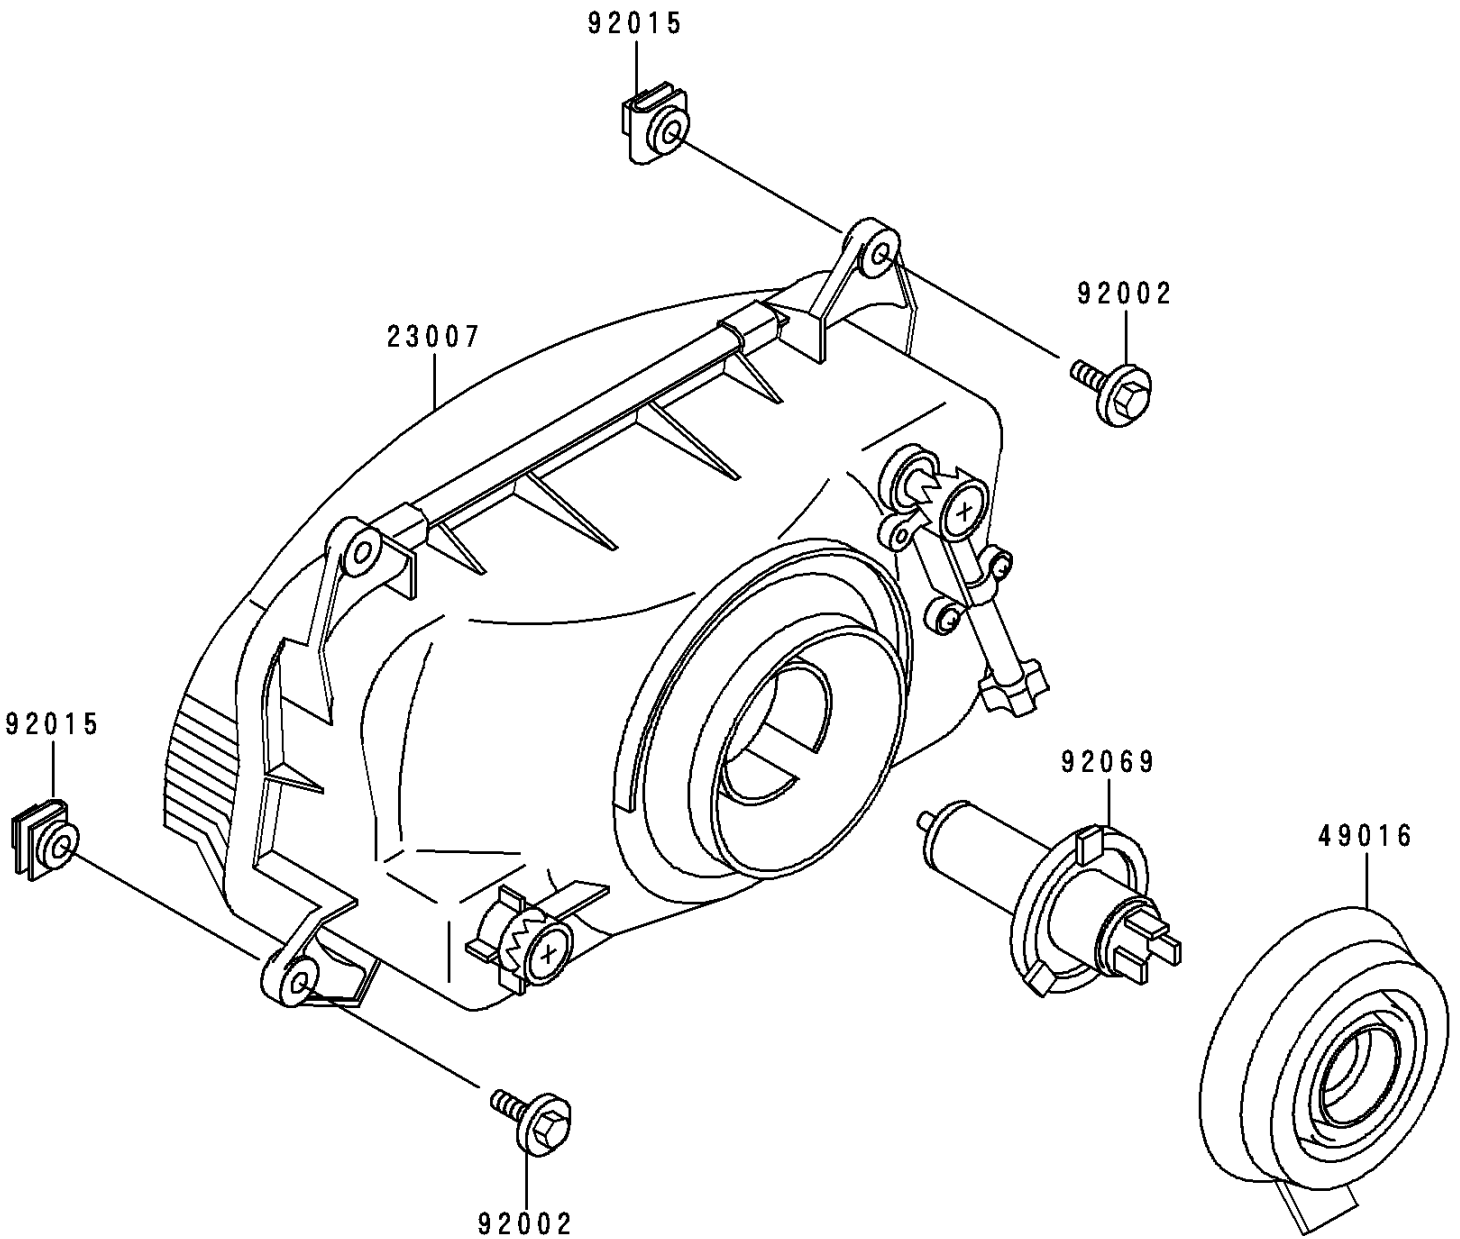

1997 Ninja® ZX™-6 PARTS DIAGRAM

Headlight(s)

F2710

1997 Ninja® ZX™ -6 PARTS LIST

Headlight(s)

ITEM NAME	PART NUMBER	QUANTITY
LENS-COMP,HEAD LAMP (Ref # 23007)	23007-1311	1
COVER-SEAL,HEAD LAMP SOCKET (Ref # 49016)	49016-1137	1
BOLT,6X22 (Ref # 92002)	92002-1262	4
NUT,6MM (Ref # 92015)	92015-1602	4
BULB,12V 60/55W,H4 (Ref # 92069)	92069-1002	1