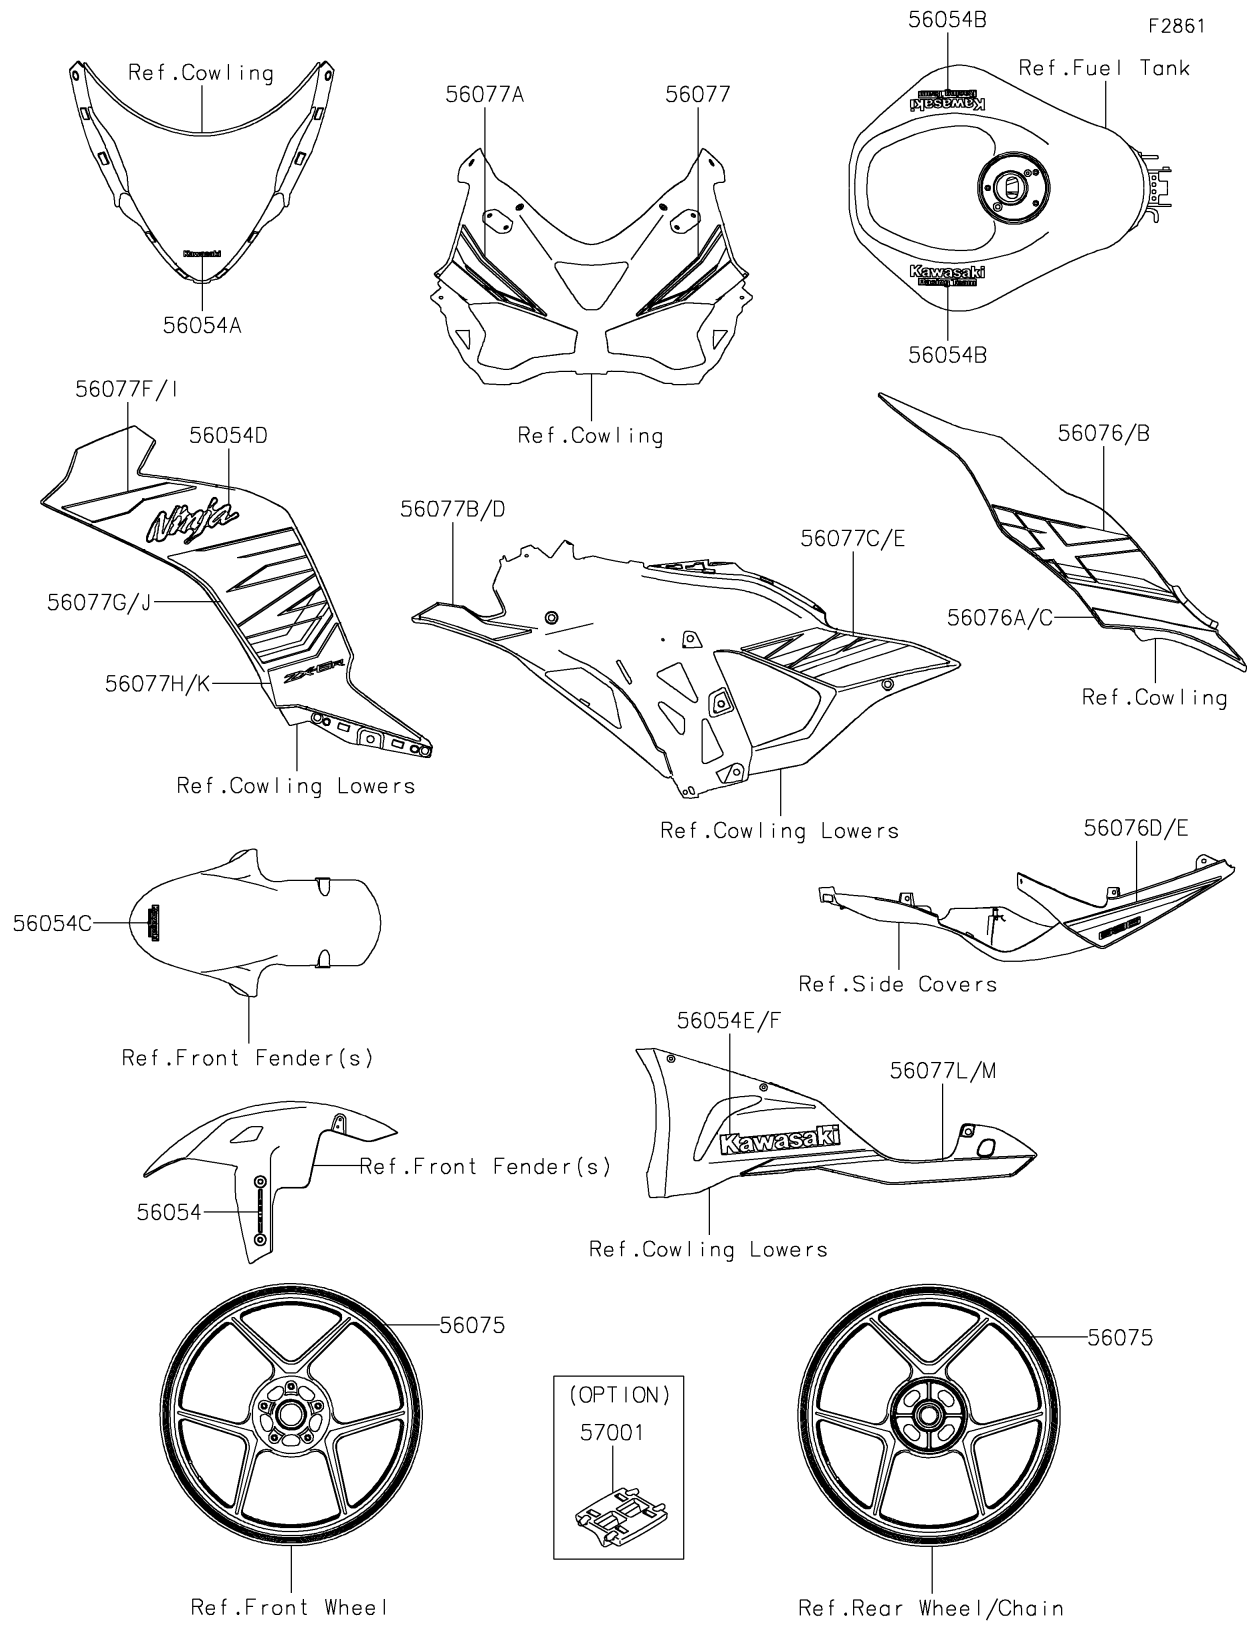

2024 Ninja® ZX-6R ABS PARTS DIAGRAM

Decals(Green)(JRFAN/JRFAL)

2024 Ninja® ZX-6R ABS PARTS LIST

Decals(Green)(JRFAN/JRFAL)

ITEM NAME	PART NUMBER	QUANTITY
MARK,FR FENDER,KIBS (Ref # 56054)	56054-0919	2
MARK,WINDSHIELD,KAWASAKI (Ref # 56054A)	56054-2509	1
MARK,FUEL TANK,KRT (Ref # 56054B)	56054-2820	2
MARK,FR FENDER,KRT (Ref # 56054C)	56054-2821	1
MARK,SIDE COWL.,NINJA (Ref # 56054D)	56054-3910	2
MARK,LWR COWL.,LH,KAWASAKI (Ref # 56054E)	56054-3991	1
MARK,LWR COWL.,RH,KAWASAKI (Ref # 56054F)	56054-3992	1
PATTERN,WHEEL,GRN/BLK,6X1079 (Ref # 56075)	56075-1693	4
PATTERN,SIDE COVER,LH,UPP (Ref # 56076)	56076-7757	1
PATTERN,SIDE COVER,LH,LWR (Ref # 56076A)	56076-7758	1
PATTERN,SIDE COVER,RH,UPP (Ref # 56076B)	56076-7759	1
PATTERN,SIDE COVER,RH,LWR (Ref # 56076C)	56076-7760	1
PATTERN,TAIL COVER,LH (Ref # 56076D)	56076-7773	1
PATTERN,TAIL COVER,RH (Ref # 56076E)	56076-7774	1
PATTERN,UPP COWL.,LH (Ref # 56077)	56077-0453	1
PATTERN,UPP COWL.,RH (Ref # 56077A)	56077-0454	1
PATTERN,SIDE COWL.,LH,FR (Ref # 56077B)	56077-0455	1
PATTERN,SIDE COWL.,LH,RR (Ref # 56077C)	56077-0456	1
PATTERN,SIDE COWL.,RH,FR (Ref # 56077D)	56077-0457	1
PATTERN,SIDE COWL.,RH,RR (Ref # 56077E)	56077-0458	1
PATTERN,SIDE COWL.,LH,OUT,UPP (Ref # 56077F)	56077-0459	1
PATTERN,SIDE COWL.,LH,OUT,CNT (Ref # 56077G)	56077-0460	1
PATTERN,SIDE COWL.,LH,OUT,LWR (Ref # 56077H)	56077-0461	1
PATTERN,SIDE COWL.,RH,OUT,UPP (Ref # 56077I)	56077-0462	1
PATTERN,SIDE COWL.,RH,OUT,CNT (Ref # 56077J)	56077-0463	1
PATTERN,SIDE COWL.,RH,OUT,LWR (Ref # 56077K)	56077-0464	1
PATTERN,SIDE COWL.,LH,LWR (Ref # 56077L)	56077-0465	1
PATTERN,SIDE COWL.,RH,LWR (Ref # 56077M)	56077-0466	1
RIM STRIPE APPLICATOR (Ref # 57001)	57001-1752	AR