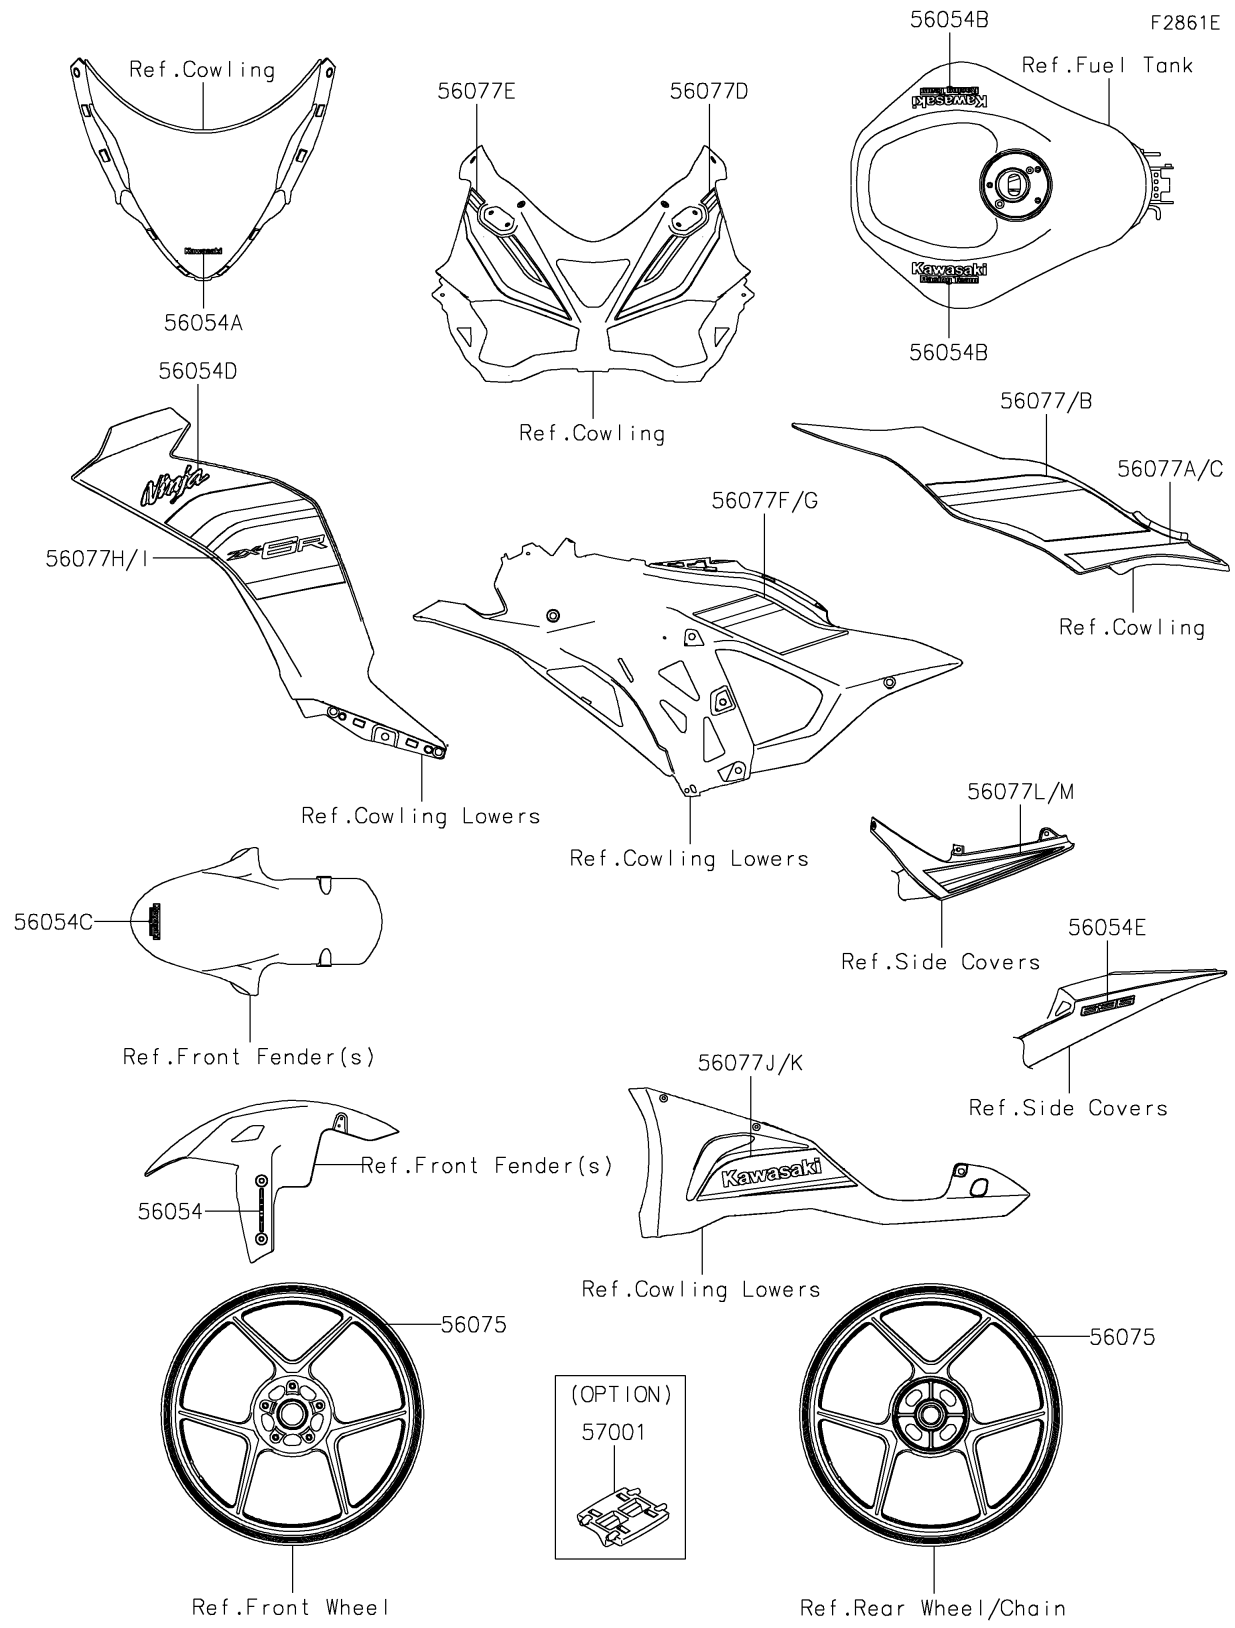

2025 Ninja ZX-6R ABS PARTS DIAGRAM

Decals(Green)(JSFAN/JSFAL)

2025 Ninja ZX-6R ABS PARTS LIST

Decals(Green)(JSFAN/JSFAL)

ITEM NAME	PART NUMBER	QUANTITY
MARK,FR FENDER,KIBS (Ref # 56054)	56054-0919	2
MARK,WINDSHIELD,KAWASAKI (Ref # 56054A)	56054-2509	1
MARK,FUEL TANK,KRT (Ref # 56054B)	56054-2820	2
MARK,FR FENDER,KRT (Ref # 56054C)	56054-2821	1
MARK,SIDE COWL.,NINJA (Ref # 56054D)	56054-4299	2
MARK,TAIL COVER,636 (Ref # 56054E)	56054-4300	2
PATTERN,WHEEL,GRN/BLK,6X1079 (Ref # 56075)	56075-1693	4
PATTERN,SIDE COVER,LH,UPP (Ref # 56077)	56077-2338	1
PATTERN,SIDE COVER,LH,LWR (Ref # 56077A)	56077-2339	1
PATTERN,SIDE COVER,RH,UPP (Ref # 56077B)	56077-2340	1
PATTERN,SIDE COVER,RH,LWR (Ref # 56077C)	56077-2341	1
PATTERN,UPP COWL.,LH (Ref # 56077D)	56077-2342	1
PATTERN,UPP COWL.,RH (Ref # 56077E)	56077-2343	1
PATTERN,SIDE COWL.,LH (Ref # 56077F)	56077-2344	1
PATTERN,SIDE COWL.,RH (Ref # 56077G)	56077-2345	1
PATTERN,SIDE COVER,LH,OUTER (Ref # 56077H)	56077-2346	1
PATTERN,SIDE COVER,RH,OUTER (Ref # 56077I)	56077-2347	1
PATTERN,LWR COWL.,LH (Ref # 56077J)	56077-2348	1
PATTERN,LWR COWL.,RH (Ref # 56077K)	56077-2349	1
PATTERN,TAIL COVER,LH (Ref # 56077L)	56077-2350	1
PATTERN,TAIL COVER,RH (Ref # 56077M)	56077-2351	1
RIM STRIPE APPLICATOR (Ref # 57001)	57001-1752	AR