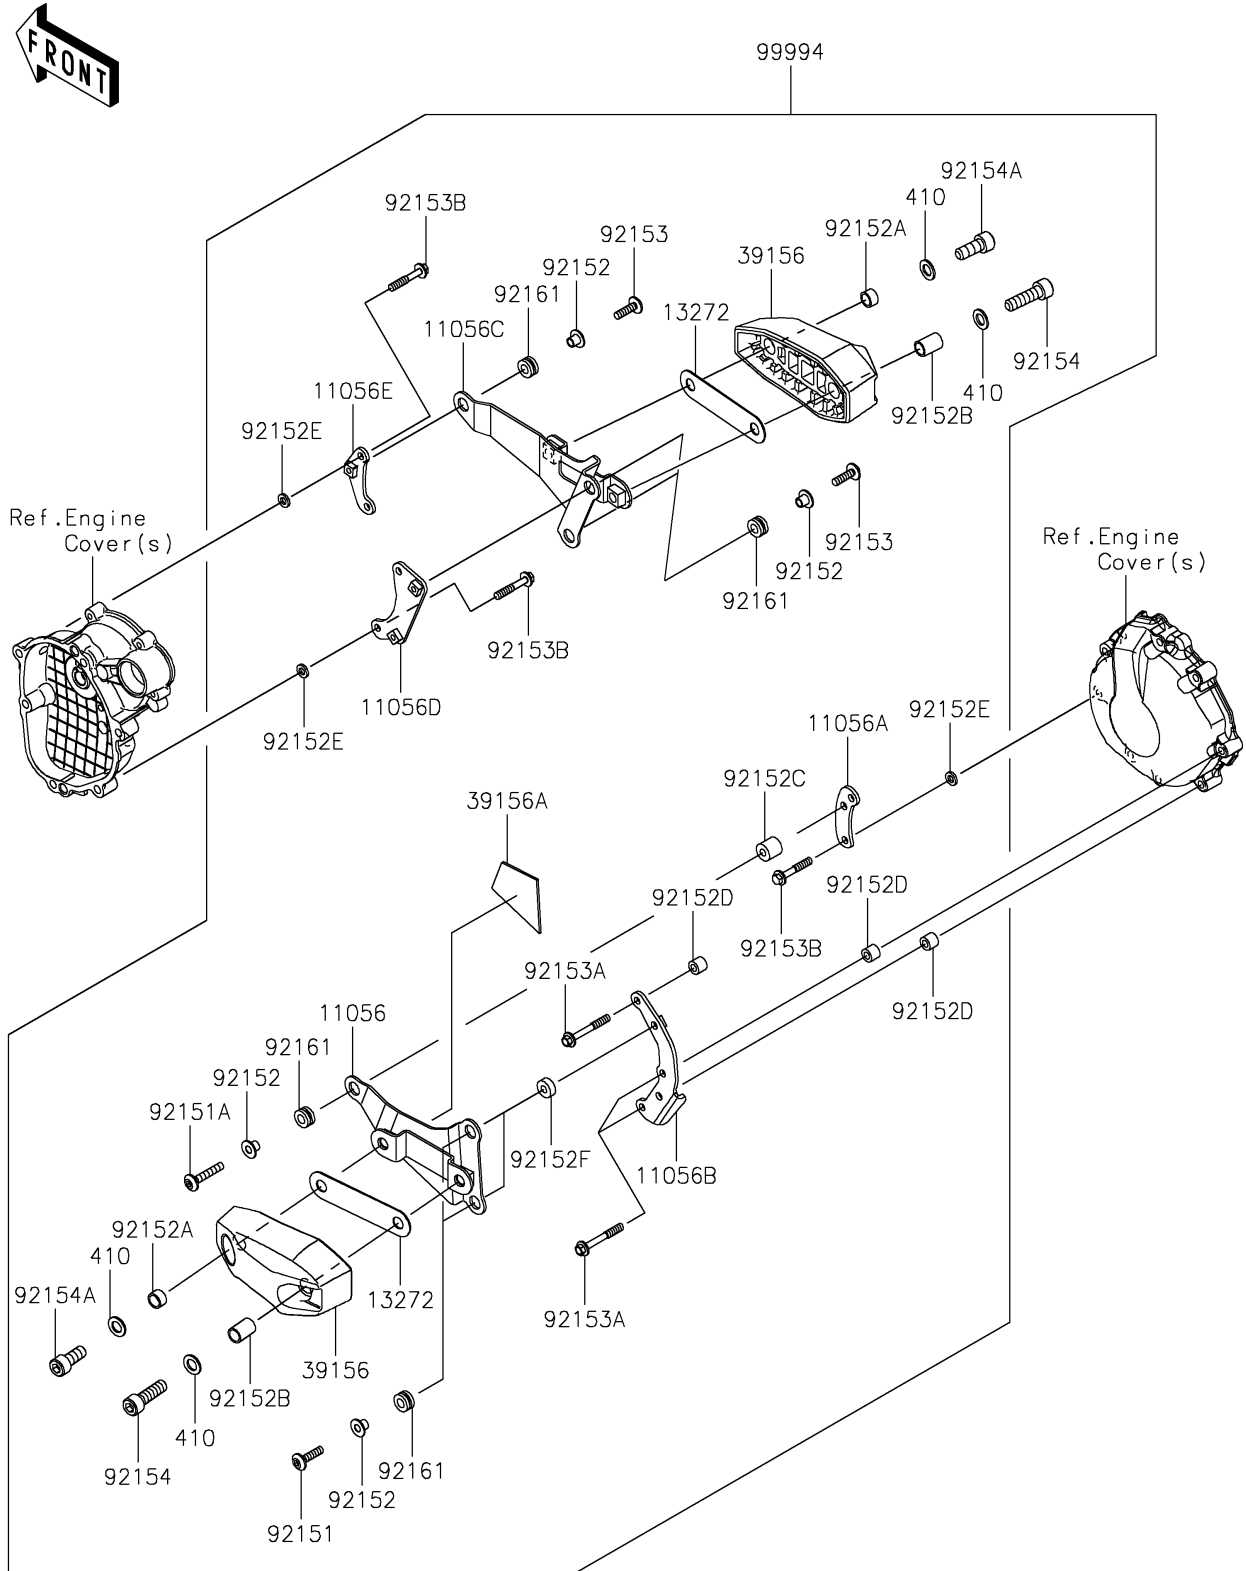

2025 Ninja ZX-6R ABS PARTS DIAGRAM

Accessory(Frame Slider)

F2910A

2025 Ninja ZX-6R ABS PARTS LIST

Accessory(Frame Slider)

ITEM NAME	PART NUMBER	QUANTITY
BRACKET,PAD,EG. GUARD,LH (Ref # 11056)	11056-2326	1
BRACKET,FR,EG. GUARD,LH (Ref # 11056A)	11056-2327	1
BRACKET,RR,EG. GUARD,LH (Ref # 11056B)	11056-2328	1
BRACKET,PAD,EG. GUARD,RH (Ref # 11056C)	11056-2329	1
BRACKET,EG. GUARD,RH,RR (Ref # 11056D)	11056-2330	1
BRACKET,EG. GUARD,RH,FR (Ref # 11056E)	11056-2331	1
PLATE (Ref # 13272)	13272-1440	2
PAD,ENGINE GUARD (Ref # 39156)	39156-0758	2
PAD (Ref # 39156A)	39156-0996	1
BOLT,SOCKET,6X25 (Ref # 92151)	92151-1611	2
BOLT,SOCKET,6X35 (Ref # 92151A)	92151-1835	1
COLLAR,6.3X8.3X9.2 (Ref # 92152)	92152-0237	6
COLLAR,10.6X13.8X7.8 (Ref # 92152A)	92152-1661	2
COLLAR,10.6X13.8X19.8 (Ref # 92152B)	92152-1662	2
COLLAR,6.5X16X15 (Ref # 92152C)	92152-1711	1
COLLAR,6.5X12X10 (Ref # 92152D)	92152-1712	3
COLLAR,6.5X12X2 (Ref # 92152E)	92152-1713	6
COLLAR,6.5X16X6 (Ref # 92152F)	92152-1727	2
BOLT,SOCKET,6X22 (Ref # 92153)	92153-1356	3
BOLT,FLANGED,6X45 (Ref # 92153A)	92153-1575	3
BOLT,FLANGED,6X35 (Ref # 92153B)	92153-1579	6
BOLT,SOCKET,10X35 (Ref # 92154)	92154-1146	2
BOLT,SOCKET,10X25 (Ref # 92154A)	92154-1147	2
DAMPER (Ref # 92161)	92161-1545	6
KIT-ACCESSORY,EG GUARD (Ref # 99994)	99994-0349	1
WASHER-PLAIN-SMALL,10MM (Ref # 410)	410AA1000	4