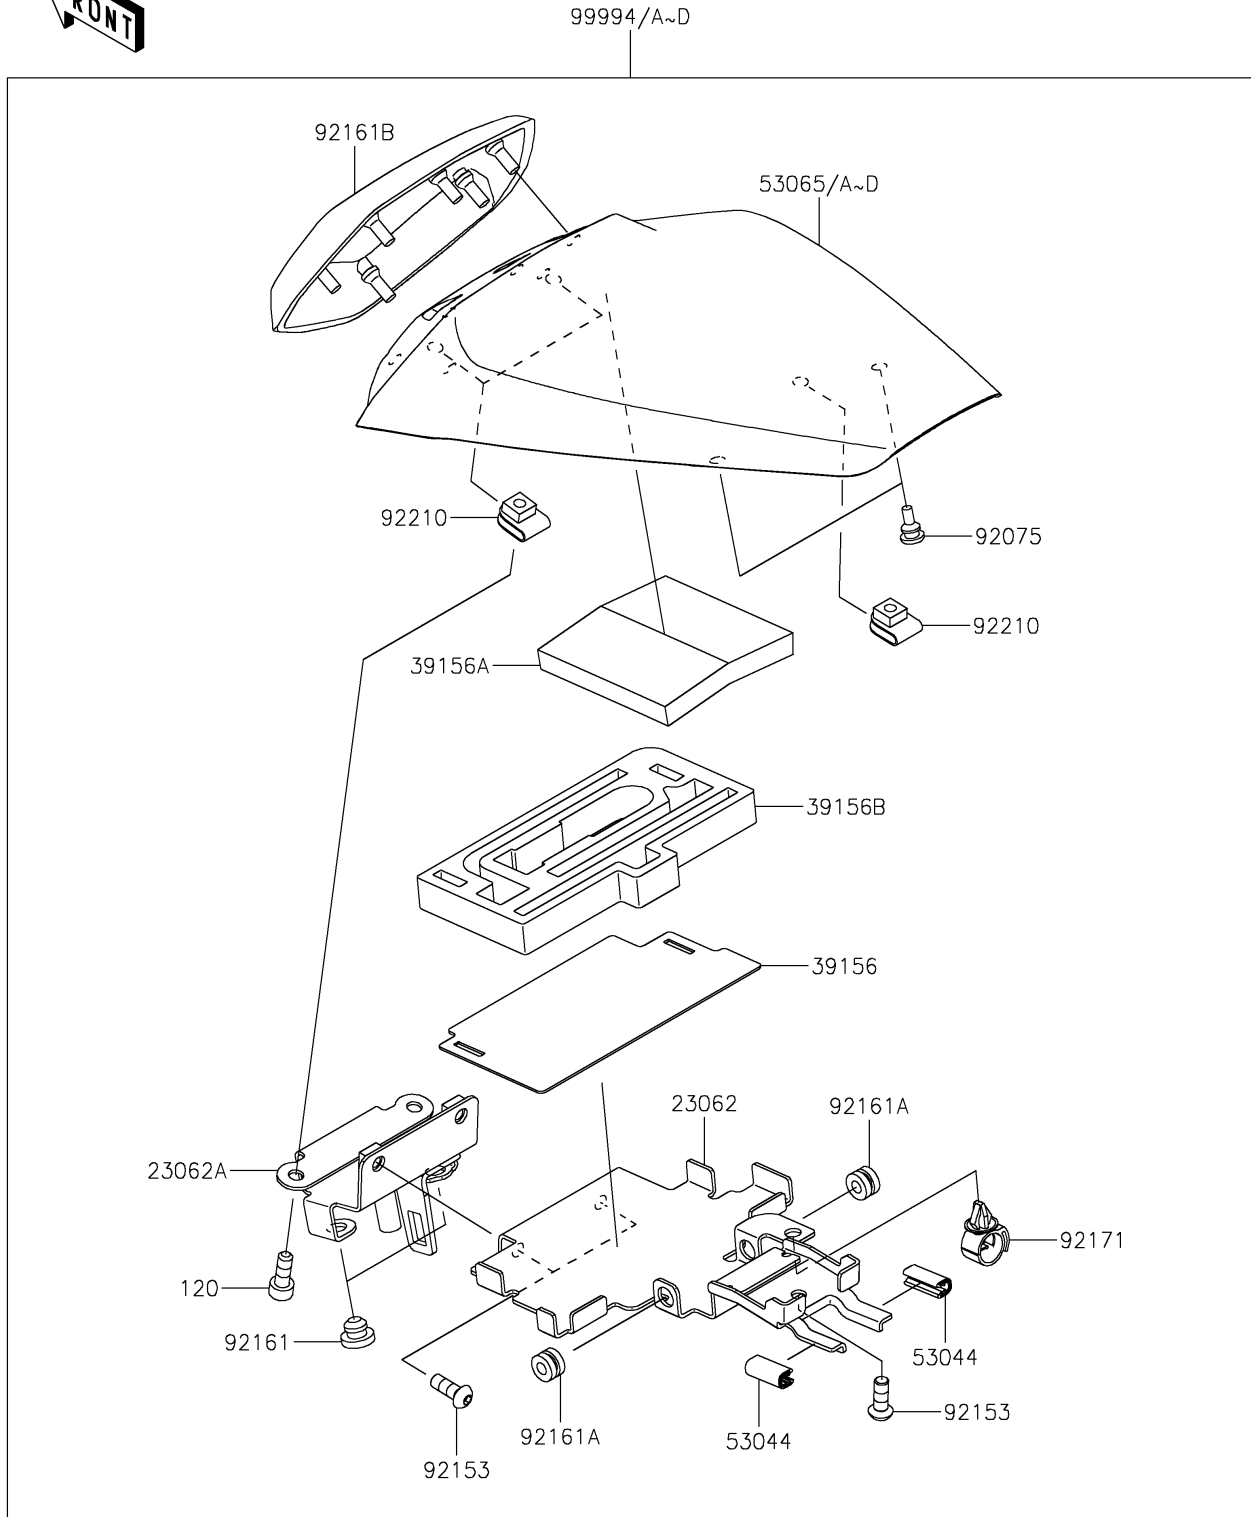

2024 NINJA® ZX™ -6R ABS PARTS DIAGRAM

Accessory(Pillion Seat Cover)

F2910C

2024 NINJA® ZX™ -6R ABS PARTS LIST

Accessory(Pillion Seat Cover)

ITEM NAME	PART NUMBER	QUANTITY
BRACKET-COMP (Ref # 23062)	23062-1162	1
BRACKET-COMP (Ref # 23062A)	23062-1184	1
PAD (Ref # 39156)	39156-2365	1
PAD (Ref # 39156A)	39156-2366	1
PAD (Ref # 39156B)	39156-2367	1
TRIM,L=20 (Ref # 53044)	53044-0021	2
COVER SEAT,P.R.WHITE (Ref # 53065)	53065-0038-68N	1
COVER SEAT,M.F.S.BLACK (Ref # 53065B)	53065-0038-739	1
COVER SEAT,L.GREEN (Ref # 53065C)	53065-0038-777	1
DAMPER,6X10X15 (Ref # 92075)	92075-1808	2
BOLT,SOCKET,6X16 (Ref # 92153)	92153-1785	3
DAMPER (Ref # 92161)	92161-1084	2
DAMPER (Ref # 92161A)	92161-1350	2
DAMPER,SEAT PAD (Ref # 92161B)	92161-1812	1
CLAMP,13MM DIA. (Ref # 92171)	92171-1415	1
NUT,6MM (Ref # 92210)	92210-0277	3
PILLION SEAT COVER,P.R.WHITE (Ref # 99994)	99994-1116-68N	1
PILLION SEAT COVER,M.F.S.BLACK (Ref # 99994B)	99994-1116-739	1
PILLION SEAT COVER,L.GREEN (Ref # 99994C)	99994-1116-777	1
BOLT-SOCKET,6X16 (Ref # 120)	120CA0616	2