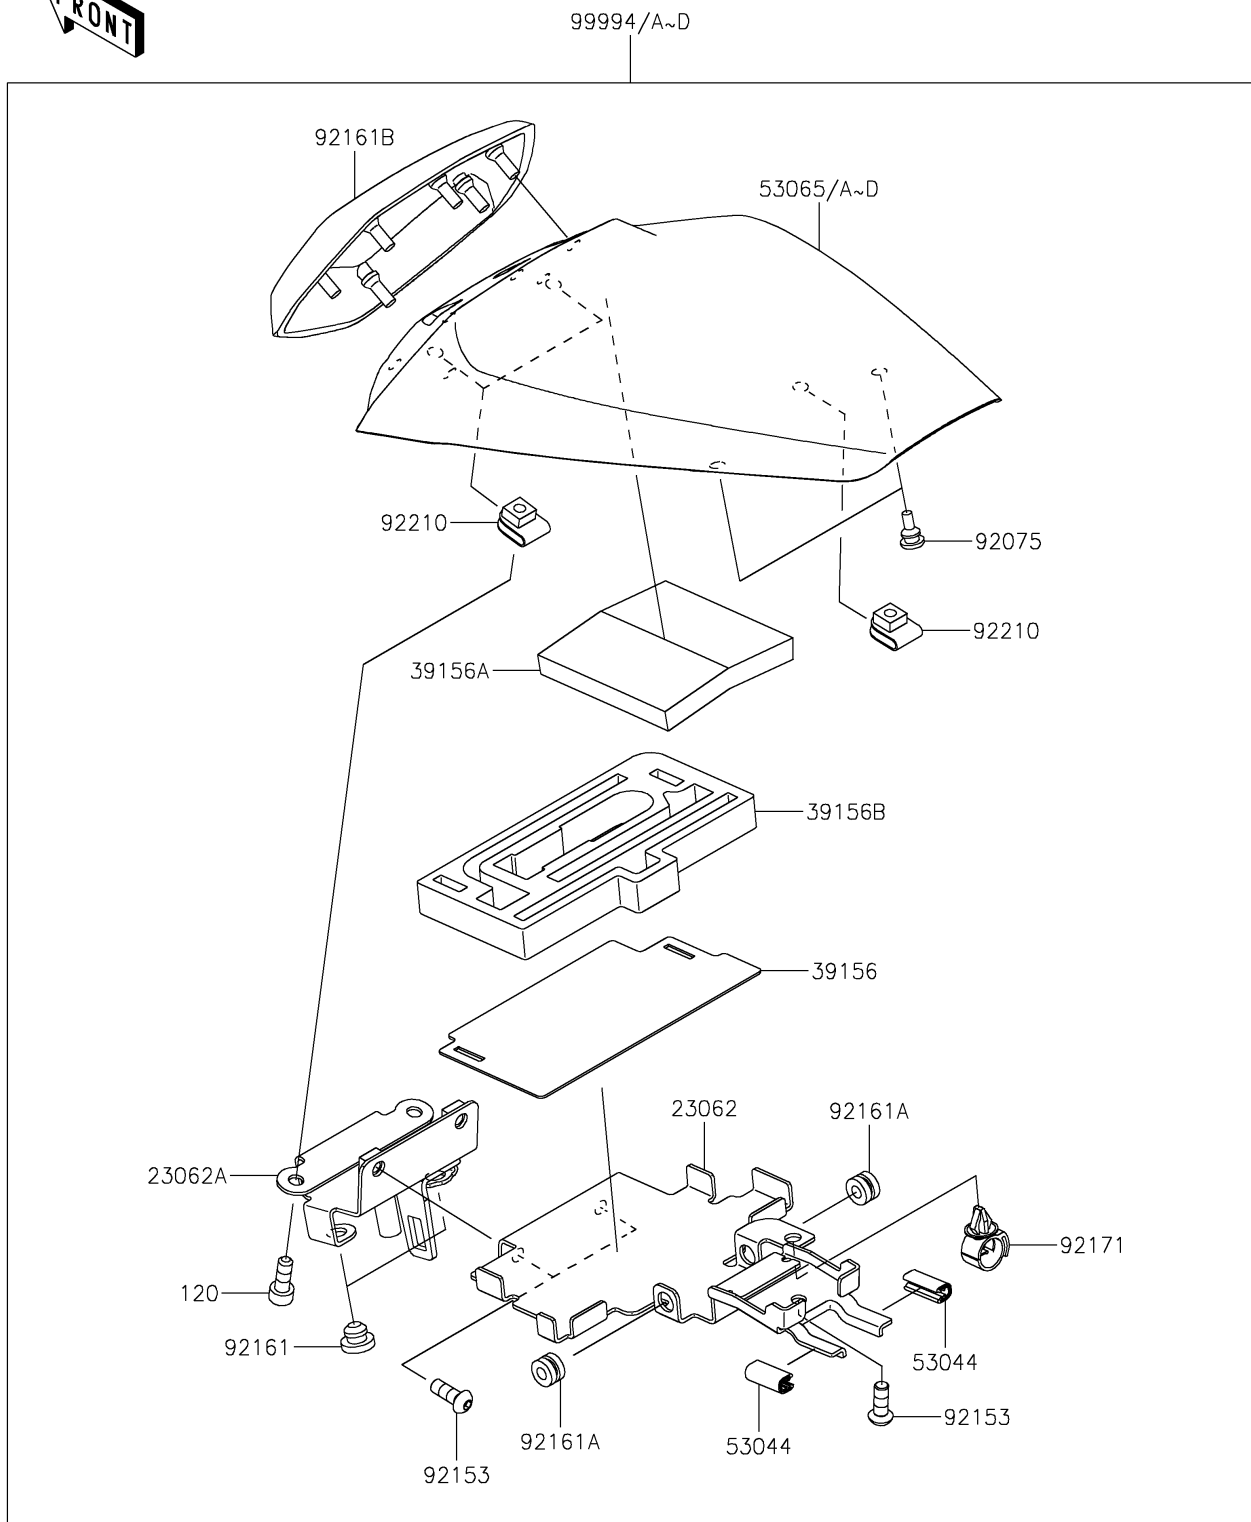

# 2025 Ninja ZX-6R ABS PARTS DIAGRAM

Accessory(Pillion Seat Cover)

F2910C

## 2025 Ninja ZX-6R ABS PARTS LIST

Accessory(Pillion Seat Cover)

ITEM NAME	PART NUMBER	QUANTITY
BRACKET-COMP (Ref # 23062)	23062-1162	1
BRACKET-COMP (Ref # 23062A)	23062-1184	1
PAD (Ref # 39156)	39156-2365	1
PAD (Ref # 39156A)	39156-2366	1
PAD (Ref # 39156B)	39156-2367	1
TRIM,L=20 (Ref # 53044)	53044-0021	2
COVER SEAT,P.R.WHITE (Ref # 53065)	53065-0038-68N	1
COVER SEAT,M.M.D.GRAY (Ref # 53065A)	53065-0038-69P	1
COVER SEAT,L.GREEN (Ref # 53065C)	53065-0038-777	1
COVER SEAT,EBONY (Ref # 53065D)	53065-0038-H8	1
DAMPER,6X10X15 (Ref # 92075)	92075-1808	2
BOLT,SOCKET,6X16 (Ref # 92153)	92153-1785	3
DAMPER (Ref # 92161)	92161-1084	2
DAMPER (Ref # 92161A)	92161-1350	2
DAMPER,SEAT PAD (Ref # 92161B)	92161-1812	1
CLAMP,13MM DIA. (Ref # 92171)	92171-1415	1
NUT,6MM (Ref # 92210)	92210-0277	3
PILLION SEAT COVER,P.R.WHITE (Ref # 99994)	99994-1116-68N	1
PILLION SEAT COVER,M.M.D.GRAY (Ref # 99994A)	99994-1116-69P	1
PILLION SEAT COVER,L.GREEN (Ref # 99994C)	99994-1116-777	1
PILLION SEAT COVER,EBONY (Ref # 99994D)	99994-1116-H8	1
BOLT-SOCKET,6X16 (Ref # 120)	120CA0616	2