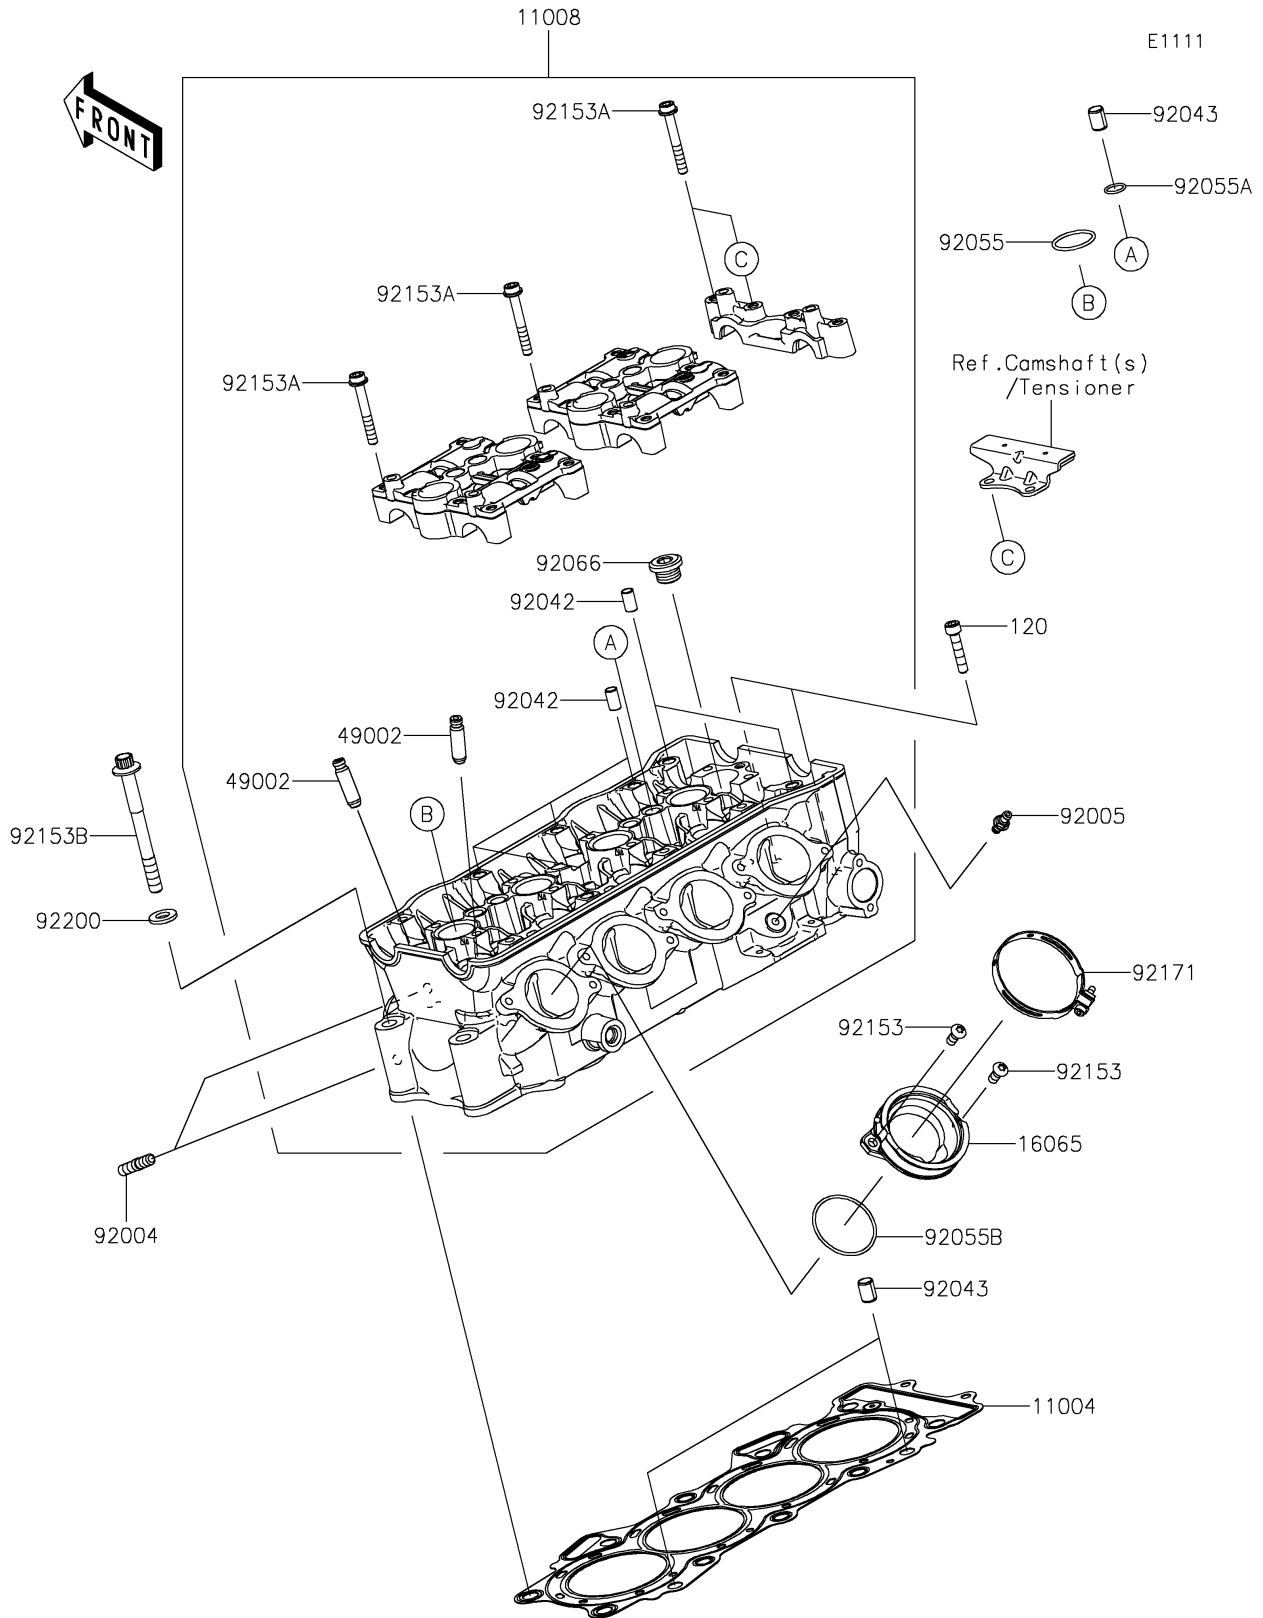

2024 Ninja® ZX-6R PARTS DIAGRAM

Cylinder Head

2024 Ninja® ZX-6R PARTS LIST

Cylinder Head

ITEM NAME	PART NUMBER	QUANTITY
GASKET-HEAD (Ref # 11004)	11004-0736	1
HEAD-COMP-CYLINDER (Ref # 11008)	11008-1522	1
HOLDER-CARBURETOR (Ref # 16065)	16065-0067	4
GUIDE-VALVE (Ref # 49002)	49002-1152	16
STUD (Ref # 92004)	92004-0050	8
FITTING (Ref # 92005)	92005-1273	1
PIN,DOWEL,6.3X8X14 (Ref # 92042)	92042-007	6
PIN,8.2X10X14 (Ref # 92043)	92043-1264	6
RING-O,25.5X2 (Ref # 92055)	92055-0074	4
RING-O,11.5X1.5 (Ref # 92055A)	92055-0133	4
RING-O,42X1.9 (Ref # 92055B)	92055-1536	4
PLUG,16X10 (Ref # 92066)	92066-0129	4
BOLT,TORX,6X14 (Ref # 92153)	92153-0406	8
BOLT,SOCKET,6X45 (Ref # 92153A)	92153-0656	20
BOLT,FLANGED,9X90 (Ref # 92153B)	92153-1610	10
CLAMP,60MM (Ref # 92171)	92171-0729	4
WASHER,9.2X19X2.3 (Ref # 92200)	92200-0193	10
BOLT-SOCKET,6X30 (Ref # 120)	120CD0630	2