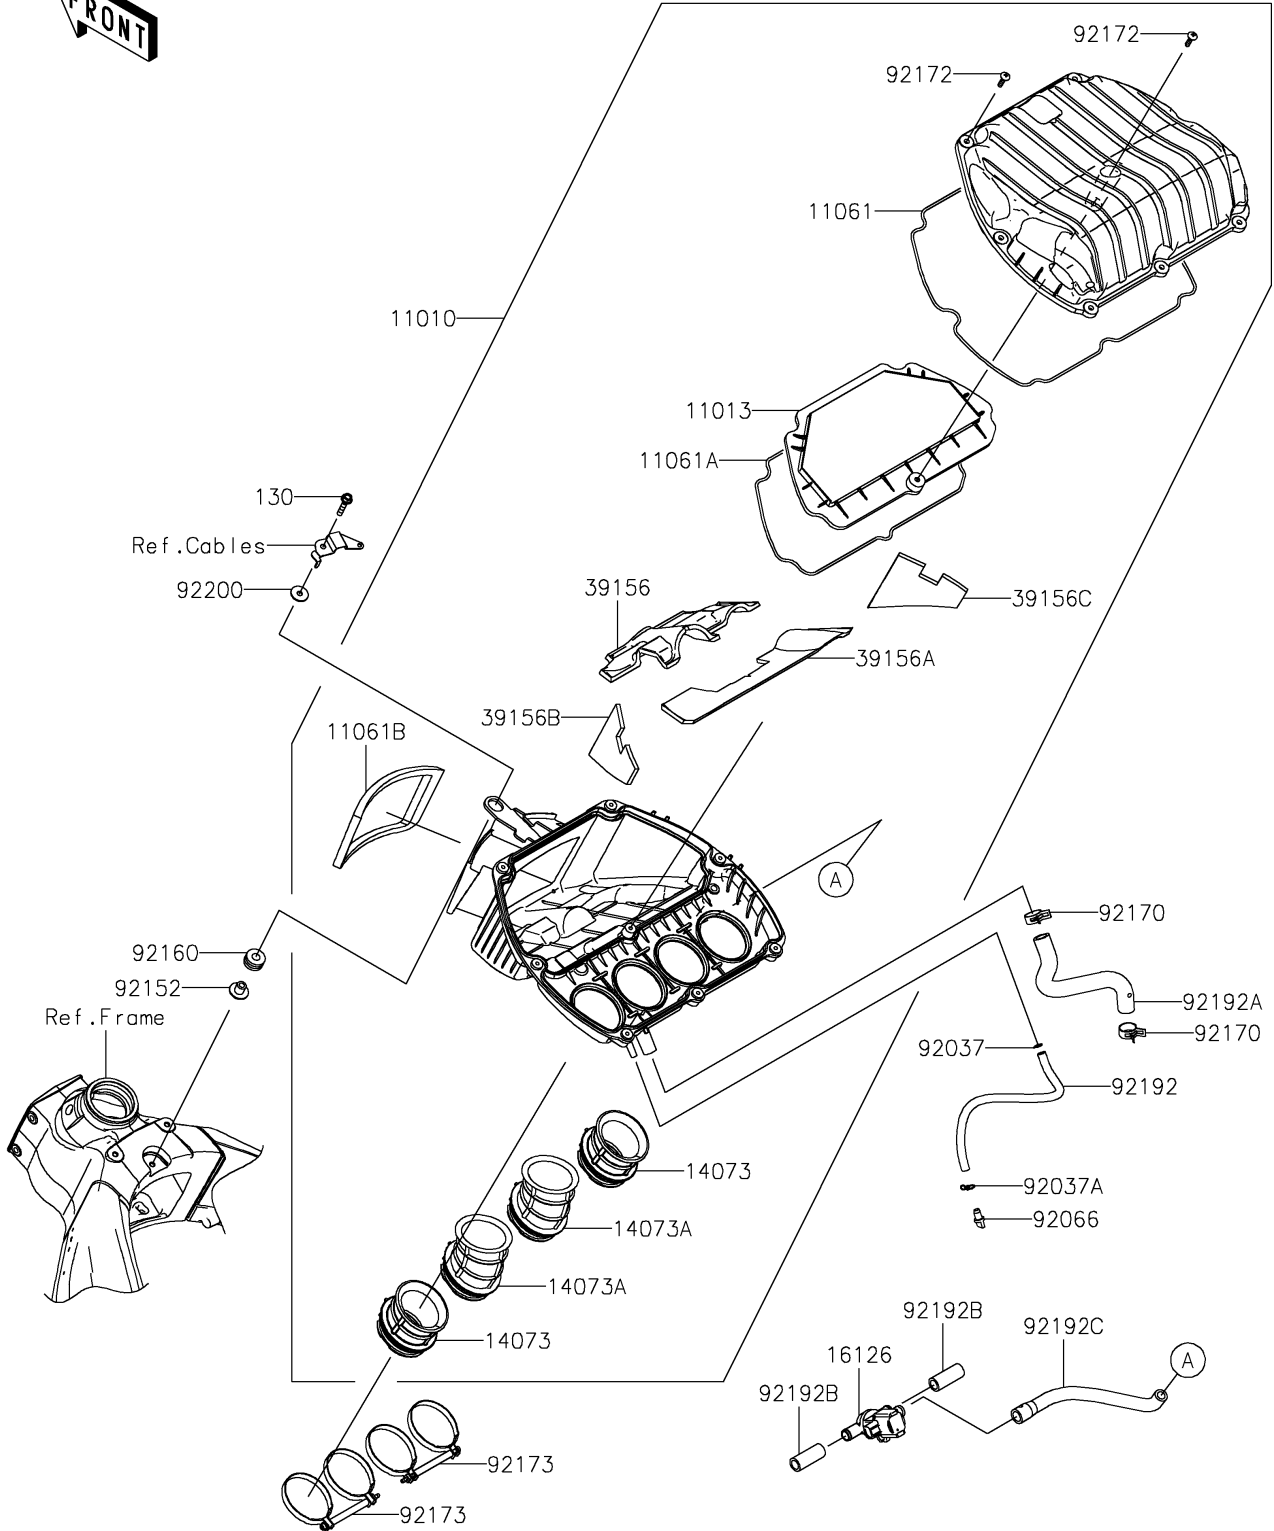

2024 Ninja® ZX-6R PARTS DIAGRAM

Air Cleaner

E1130

2024 Ninja® ZX-6R PARTS LIST

Air Cleaner

ITEM NAME	PART NUMBER	QUANTITY
FILTER-ASSY-AIR (Ref # 11010)	11010-1823	1
ELEMENT-AIR FILTER (Ref # 11013)	11013-0036	1
GASKET,UPP CASE (Ref # 11061)	11061-0379	1
GASKET,LWR CASE (Ref # 11061A)	11061-0380	1
GASKET,FRAME-A/C (Ref # 11061B)	11061-0381	1
DUCT,FUNNEL #1 (Ref # 14073)	14073-1875	2
DUCT,FUNNEL #2 (Ref # 14073A)	14073-1919	2
VALVE,AIR SWITCHING (Ref # 16126)	16126-0745	1
PAD,FR (Ref # 39156)	39156-0513	1
PAD,RR (Ref # 39156A)	39156-0514	1
PAD,LH (Ref # 39156B)	39156-0515	1
PAD,RH (Ref # 39156C)	39156-0516	1
CLAMP,TUBE (Ref # 92037)	92037-010	1
CLAMP (Ref # 92037A)	92037-1712	1
PLUG,DRAIN (Ref # 92066)	92066-1211	1
COLLAR,6.5X10.5X13.1 (Ref # 92152)	92152-0547	1
DAMPER (Ref # 92160)	92160-1162	1
CLAMP (Ref # 92170)	92170-1060	2
SCREW (Ref # 92172)	92172-1072	8
CLAMP (Ref # 92173)	92173-0115	2
TUBE,DRAIN,6X9X280 (Ref # 92192)	92192-0325	1
TUBE,BLOWBY (Ref # 92192A)	92192-0429	1
TUBE,12X17.6X44 (Ref # 92192B)	92192-0851	2
TUBE,ASV-A/C (Ref # 92192C)	92192-0879	1
WASHER,6.5X22X1.6 (Ref # 92200)	92200-1087	1
BOLT-FLANGED,6X30 (Ref # 130)	130BB0630	1