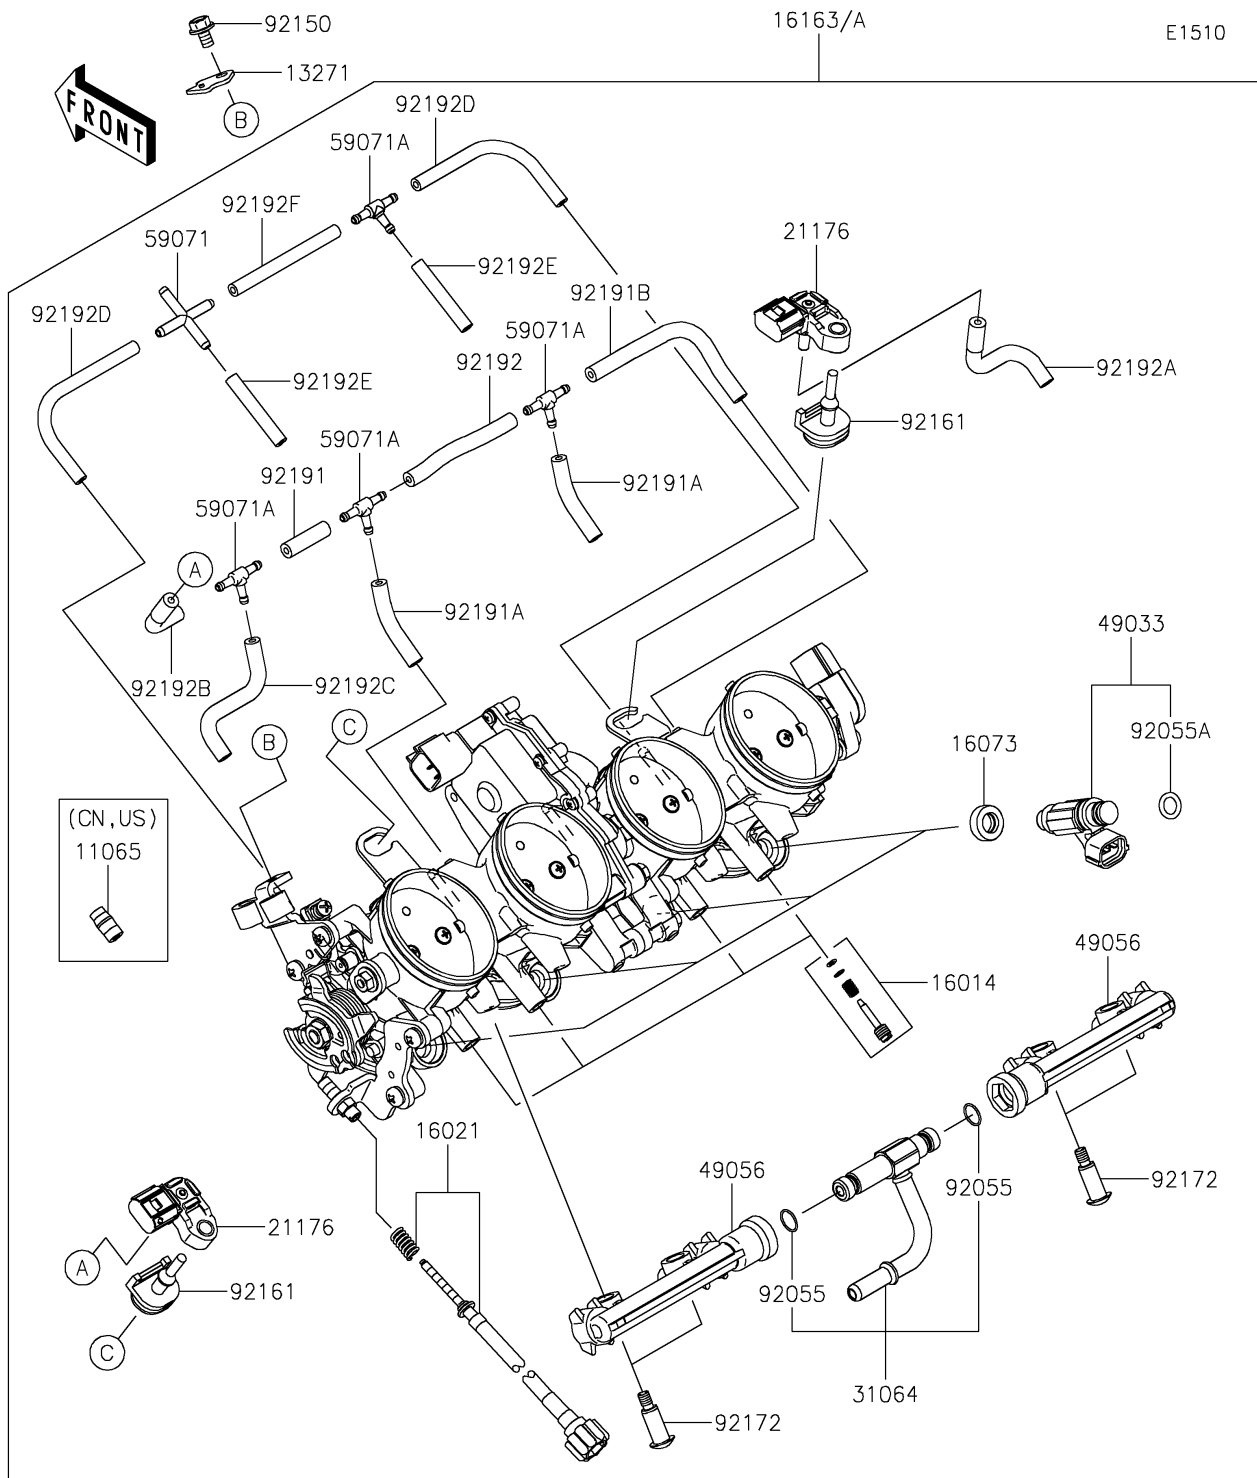

2024 NINJA® ZX™-6R PARTS DIAGRAM

Throttle

2024 NINJA® ZX™-6R PARTS LIST

Throttle

ITEM NAME	PART NUMBER	QUANTITY
CAP (Ref # 11065)	11065-0018	3
PLATE (Ref # 13271)	13271-0559	1
SCREW-PILOT AIR (Ref # 16014)	16014-0002	4
SCREW-THROTTLE STOP (Ref # 16021)	16021-0028	1
INSULATOR (Ref # 16073)	16073-3707	4
THROTTLE-ASSY (Ref # 16163)	16163-1305	1
THROTTLE-ASSY (Ref # 16163A)	16163-1307	1
SENSOR,PRESSURE (Ref # 21176)	21176-0906	2
PIPE-COMP (Ref # 31064)	31064-0622	1
NOZZLE-INJECTION (Ref # 49033)	49033-0012	4
PIPE-INJECTION (Ref # 49056)	49056-0014	2
JOINT,4WAY (Ref # 59071)	59071-0014	1
JOINT,3WAY,T (Ref # 59071A)	59071-3752	4
RING-O (Ref # 92055)	92055-0064	2
RING-O,INJECTION NOZZLE (Ref # 92055A)	92055-1622	4
BOLT,5X8 (Ref # 92150)	92150-1406	1
DAMPER (Ref # 92161)	92161-0673	2
CLAMP (Ref # 92171)	92171-0359	1
SCREW,PIPE INJECTION (Ref # 92172)	92172-0064	4
TUBE,3X7X25 (Ref # 92191)	92191-0020	1
TUBE,3X7X40 (Ref # 92191A)	92191-0022	2
TUBE,3X7X100 (Ref # 92191B)	92191-0023	1
TUBE,3X7X72 (Ref # 92192)	92192-0739	1
TUBE,THROBO RH-SENSOR (Ref # 92192A)	92192-0840	1
TUBE,THROBO LH-JOINT (Ref # 92192B)	92192-0841	1
TUBE,SENSOR-JOINT (Ref # 92192C)	92192-0842	1
TUBE,3X6X100 (Ref # 92192D)	92192-1258	2
TUBE,3X6X40 (Ref # 92192E)	92192-1259	2
TUBE,3X6X70 (Ref # 92192F)	92192-1260	1