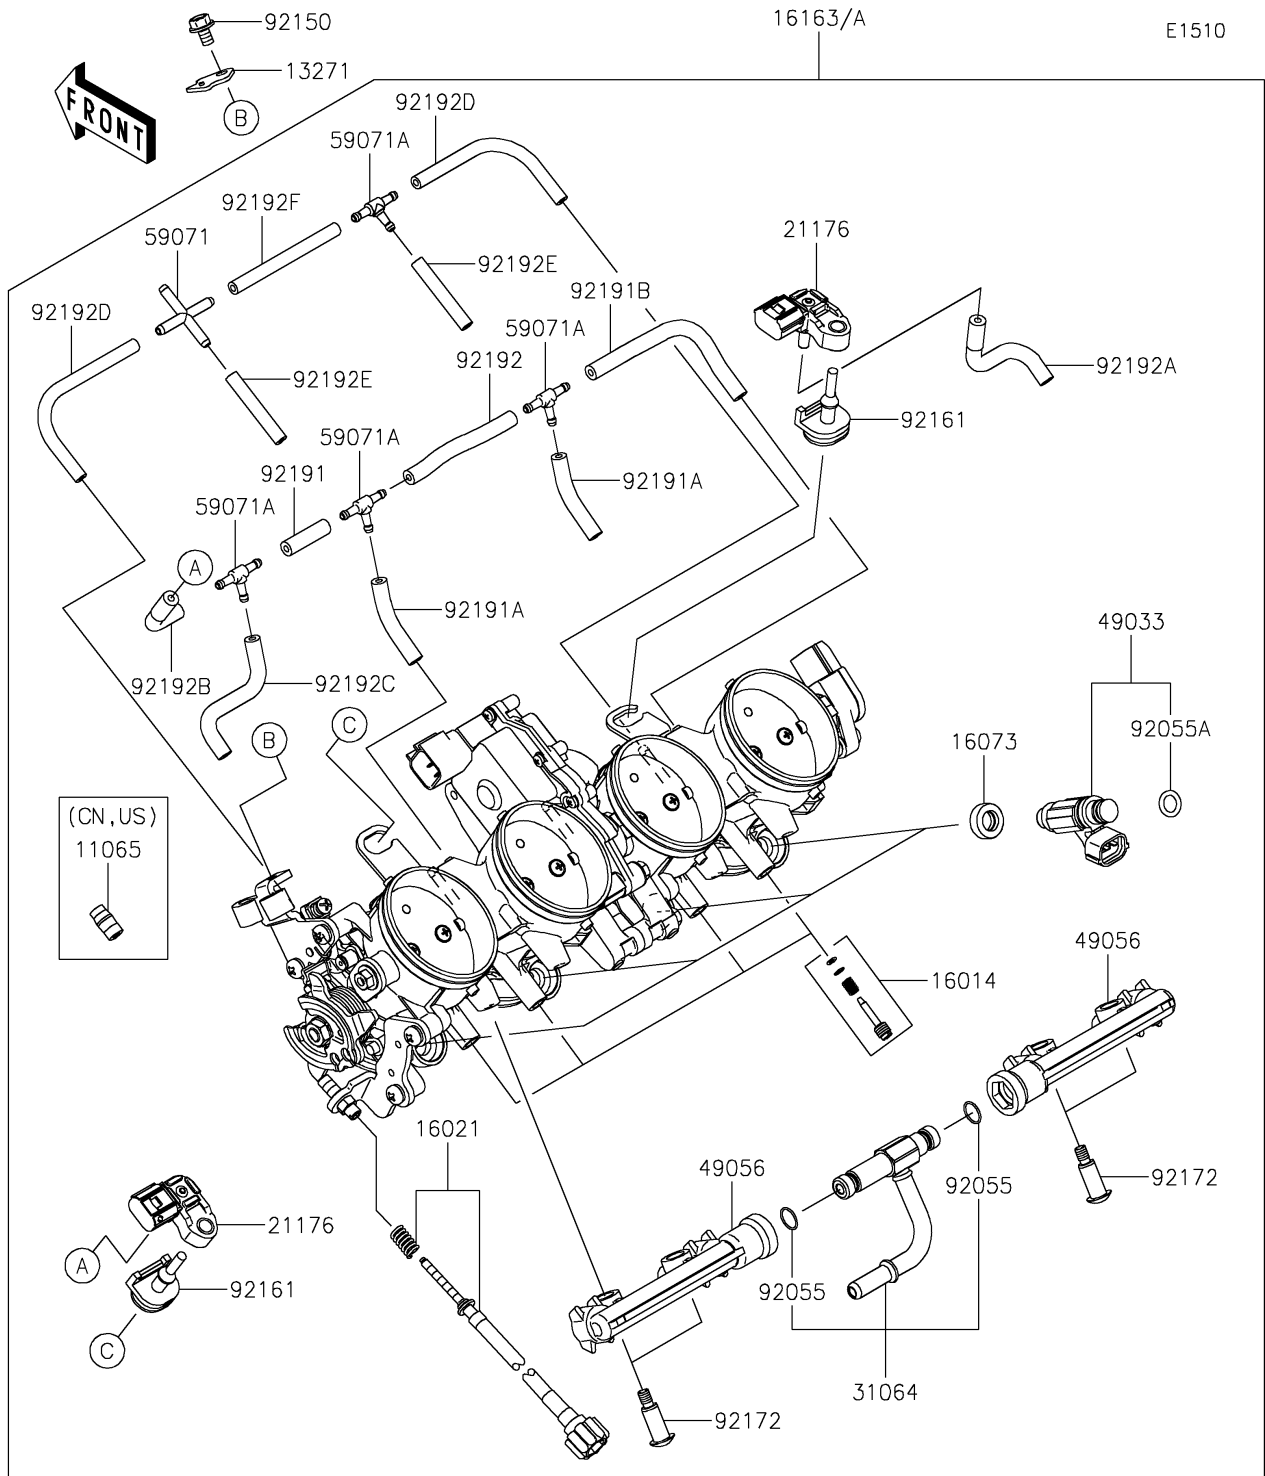

2024 Ninja® ZX-6R PARTS DIAGRAM

Throttle

2024 Ninja® ZX-6R PARTS LIST

Throttle

ITEM NAME	PART NUMBER	QUANTITY
CAP (Ref # 11065)	11065-0018	3
PLATE (Ref # 13271)	13271-0559	1
SCREW-PILOT AIR (Ref # 16014)	16014-0002	4
SCREW-THROTTLE STOP (Ref # 16021)	16021-0028	1
INSULATOR (Ref # 16073)	16073-3707	4
THROTTLE-ASSY (Ref # 16163)	16163-1305	1
THROTTLE-ASSY (Ref # 16163A)	16163-1307	1
SENSOR,PRESSURE (Ref # 21176)	21176-0906	2
PIPE-COMP (Ref # 31064)	31064-0622	1
NOZZLE-INJECTION (Ref # 49033)	49033-0012	4
PIPE-INJECTION (Ref # 49056)	49056-0014	2
JOINT,4WAY (Ref # 59071)	59071-0014	1
JOINT,3WAY,T (Ref # 59071A)	59071-3752	4
RING-O (Ref # 92055)	92055-0064	2
RING-O,INJECTION NOZZLE (Ref # 92055A)	92055-1622	4
BOLT,5X8 (Ref # 92150)	92150-1406	1
DAMPER (Ref # 92161)	92161-0673	2
CLAMP (Ref # 92171)	92171-0359	1
SCREW,PIPE INJECTION (Ref # 92172)	92172-0064	4
TUBE,3X7X25 (Ref # 92191)	92191-0020	1
TUBE,3X7X40 (Ref # 92191A)	92191-0022	2
TUBE,3X7X100 (Ref # 92191B)	92191-0023	1
TUBE,3X7X72 (Ref # 92192)	92192-0739	1
TUBE,THROBO RH-SENSOR (Ref # 92192A)	92192-0840	1
TUBE,THROBO LH-JOINT (Ref # 92192B)	92192-0841	1
TUBE,SENSOR-JOINT (Ref # 92192C)	92192-0842	1
TUBE,3X6X100 (Ref # 92192D)	92192-1258	2
TUBE,3X6X40 (Ref # 92192E)	92192-1259	2
TUBE,3X6X70 (Ref # 92192F)	92192-1260	1