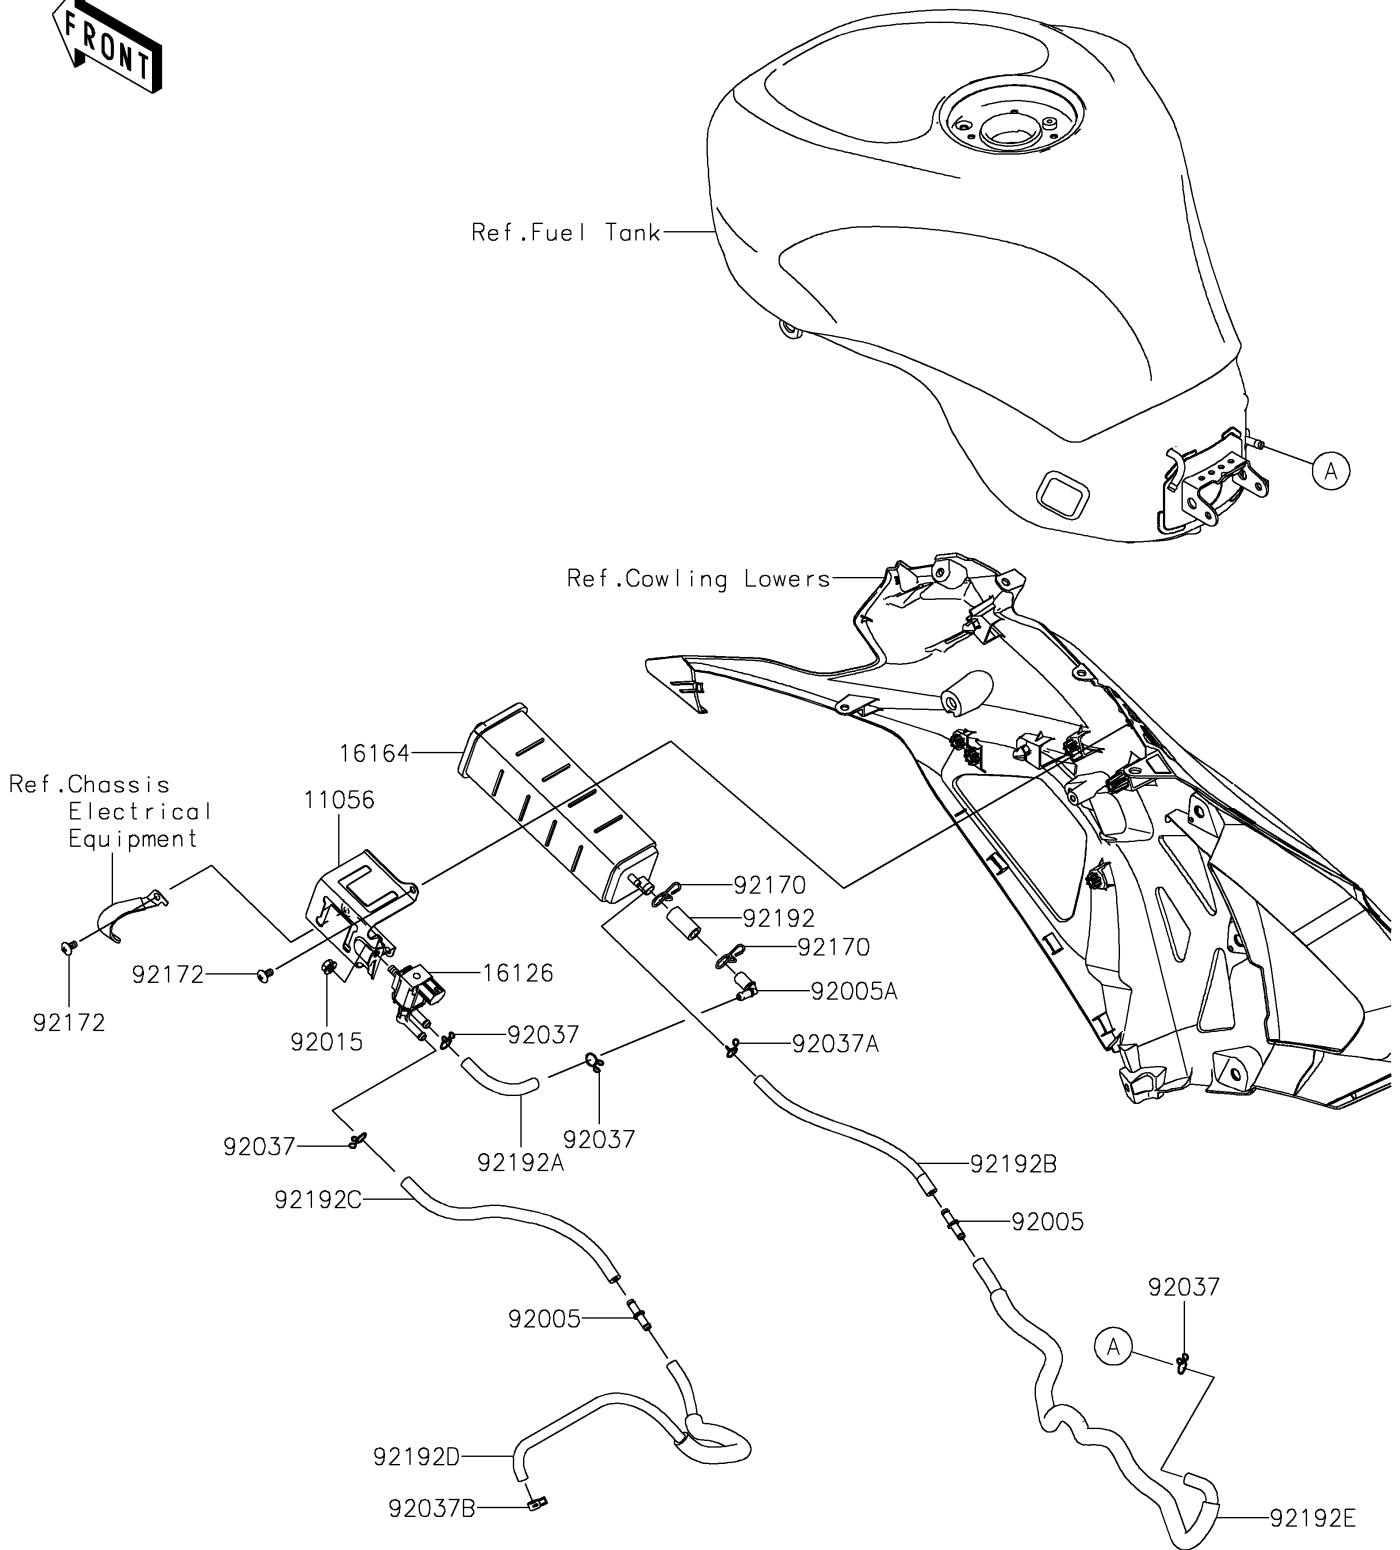

2024 Ninja® ZX-6R PARTS DIAGRAM

Fuel Evaporative System(CA)

E1650

2024 Ninja® ZX-6R PARTS LIST

Fuel Evaporative System(CA)

ITEM NAME	PART NUMBER	QUANTITY
BRACKET,CANISTER (Ref # 11056)	11056-2018	1
VALVE,SOLENOID (Ref # 16126)	16126-0705	1
CANISTER (Ref # 16164)	16164-0009	1
FITTING (Ref # 92005)	92005-0721	2
FITTING (Ref # 92005A)	92005-0753	1
NUT,FLANGED,6MM (Ref # 92015)	92015-1367	1
CLAMP,TUBE (Ref # 92037)	92037-147	4
CLAMP (Ref # 92037A)	92037-1712	1
CLAMP,7.8MM (Ref # 92037B)	92037-2116	1
CLAMP (Ref # 92170)	92170-1695	2
SCREW,TAPPING,5X10 (Ref # 92172)	92172-0262	3
TUBE,9X14.4X30 (Ref # 92192)	92192-2530	1
TUBE,5X10.4X80 (Ref # 92192A)	92192-2531	1
TUBE,4X9.2X200 (Ref # 92192B)	92192-2533	1
TUBE,5X10.4X220 (Ref # 92192C)	92192-2537	1
TUBE,3.5X8.9X460 (Ref # 92192D)	92192-2663	1
TUBE,5X10.4X535 (Ref # 92192E)	92192-2664	1