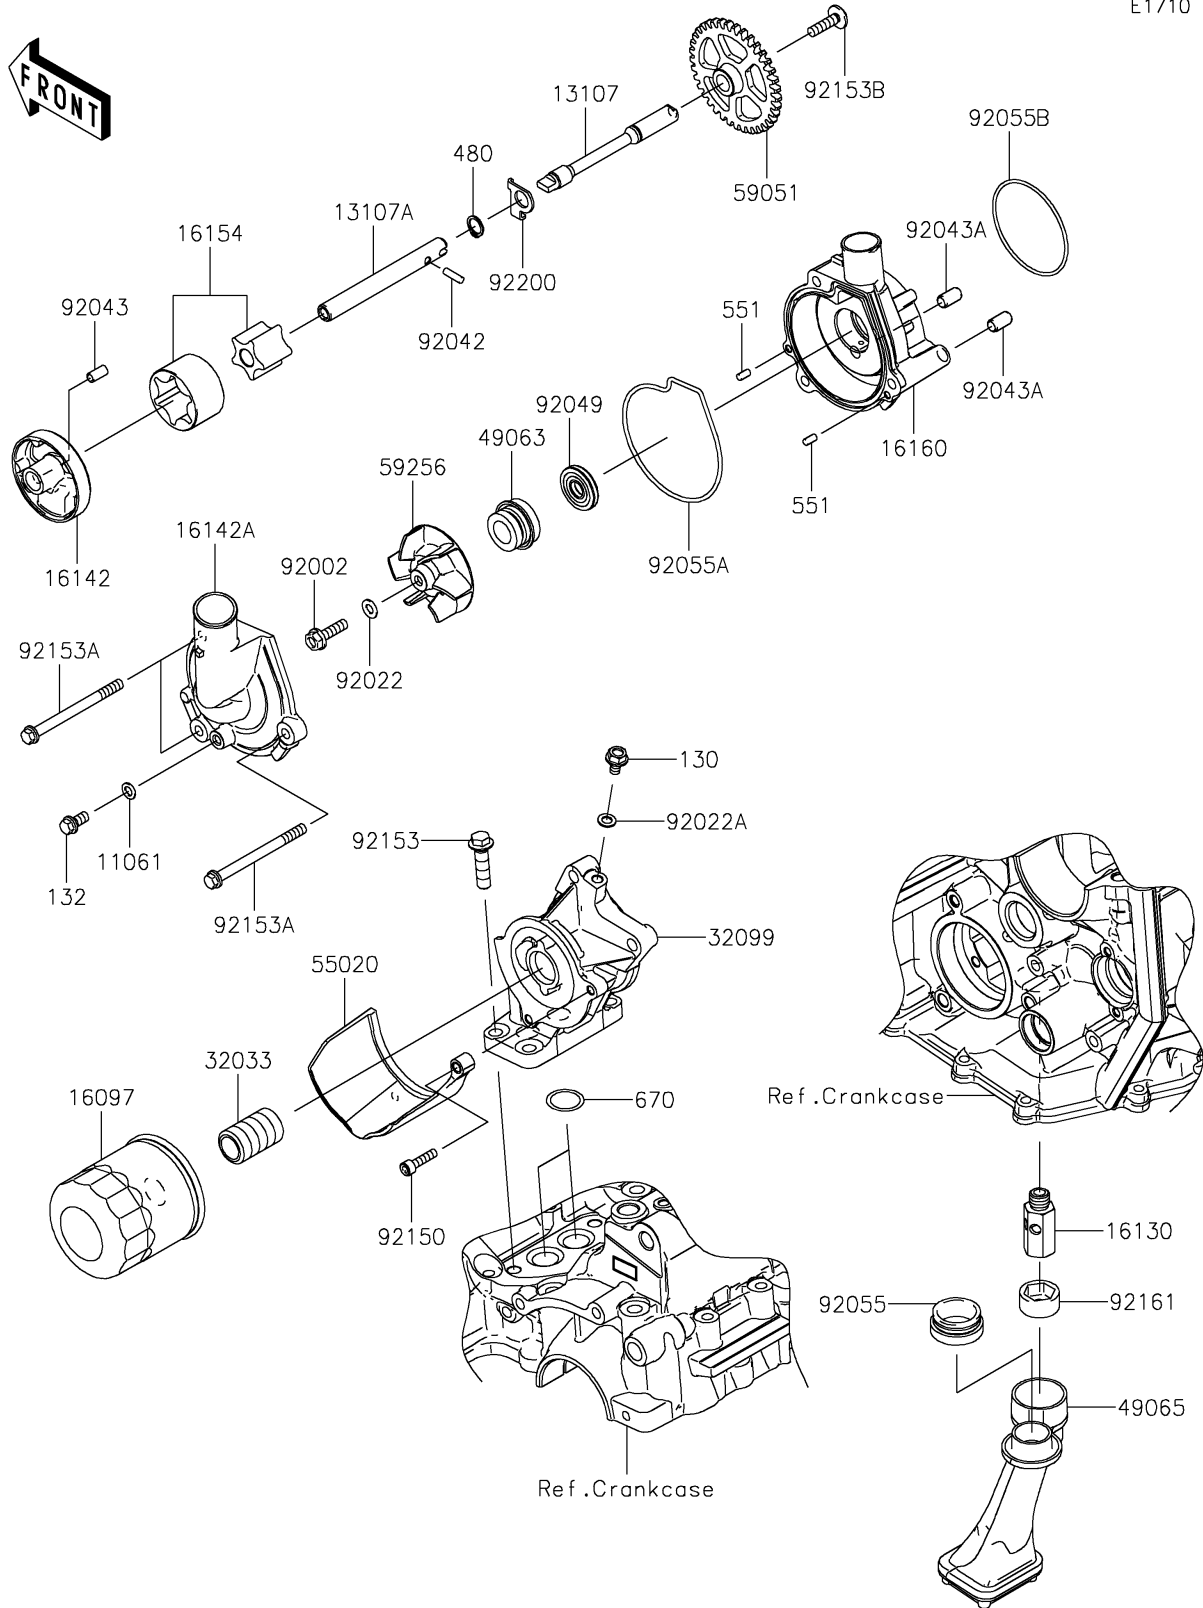

2024 Ninja® ZX-6R PARTS DIAGRAM

Oil Pump/Oil Filter

E1710

2024 Ninja® ZX-6R PARTS LIST

Oil Pump/Oil Filter

| ITEM NAME | PART NUMBER | QUANTITY |
|--|-------------|----------|
| GASKET (Ref # 11061) | 11061-0107 | 1 |
| SHAFT,PUMP,RH (Ref # 13107) | 13107-0132 | 1 |
| SHAFT,PUMP,LH (Ref # 13107A) | 13107-0202 | 1 |
| FILTER-ASSY-OIL (Ref # 16097) | 16097-0008 | 1 |
| VALVE-ASSY-RELIEF (Ref # 16130) | 16130-1059 | 1 |
| COVER-PUMP (Ref # 16142) | 16142-0057 | 1 |
| COVER-PUMP,WATER (Ref # 16142A) | 16142-0776 | 1 |
| ROTOR-PUMP (Ref # 16154) | 16154-0057 | 1 |
| BODY,WATER PUMP (Ref # 16160) | 16160-0842 | 1 |
| PIPE,OIL FILTER (Ref # 32033) | 32033-1535 | 1 |
| CASE,OIL FILTER&COOLER (Ref # 32099) | 32099-0727 | 1 |
| SEAL-MECHANICAL (Ref # 49063) | 49063-1055 | 1 |
| FILTER-OIL (Ref # 49065) | 49065-0024 | 1 |
| GUARD,OIL FILTER (Ref # 55020) | 55020-0358 | 1 |
| GEAR-SPUR,37T (Ref # 59051) | 59051-0092 | 1 |
| IMPELLER (Ref # 59256) | 59256-0555 | 1 |
| BOLT,6X22 (Ref # 92002) | 92002-1154 | 1 |
| WASHER,6.1X12X1 (Ref # 92022) | 92022-077 | 1 |
| WASHER,6.2X11X1 (Ref # 92022A) | 92022-304 | 1 |
| PIN,DOWEL,4X13.8 (Ref # 92042) | 92042-030 | 1 |
| PIN,4.2X6X12 (Ref # 92043) | 92043-1262 | 1 |
| PIN,6.2X8X14 (Ref # 92043A) | 92043-1263 | 2 |
| SEAL-OIL (Ref # 92049) | 92049-0798 | 1 |
| RING-O,OIL FILTER (Ref # 92055) | 92055-1503 | 1 |
| RING-O,WATER PUMP COVER (Ref # 92055A) | 92055-1532 | 1 |
| RING-O,59.6X2.4 (Ref # 92055B) | 92055-3018 | 1 |
| BOLT,SOCKET,5X20 (Ref # 92150) | 92150-1019 | 2 |
| BOLT,FLANGED,8X30 (Ref # 92153) | 92153-1086 | 4 |
| BOLT,FLANGED,6X75 (Ref # 92153A) | 92153-1649 | 3 |