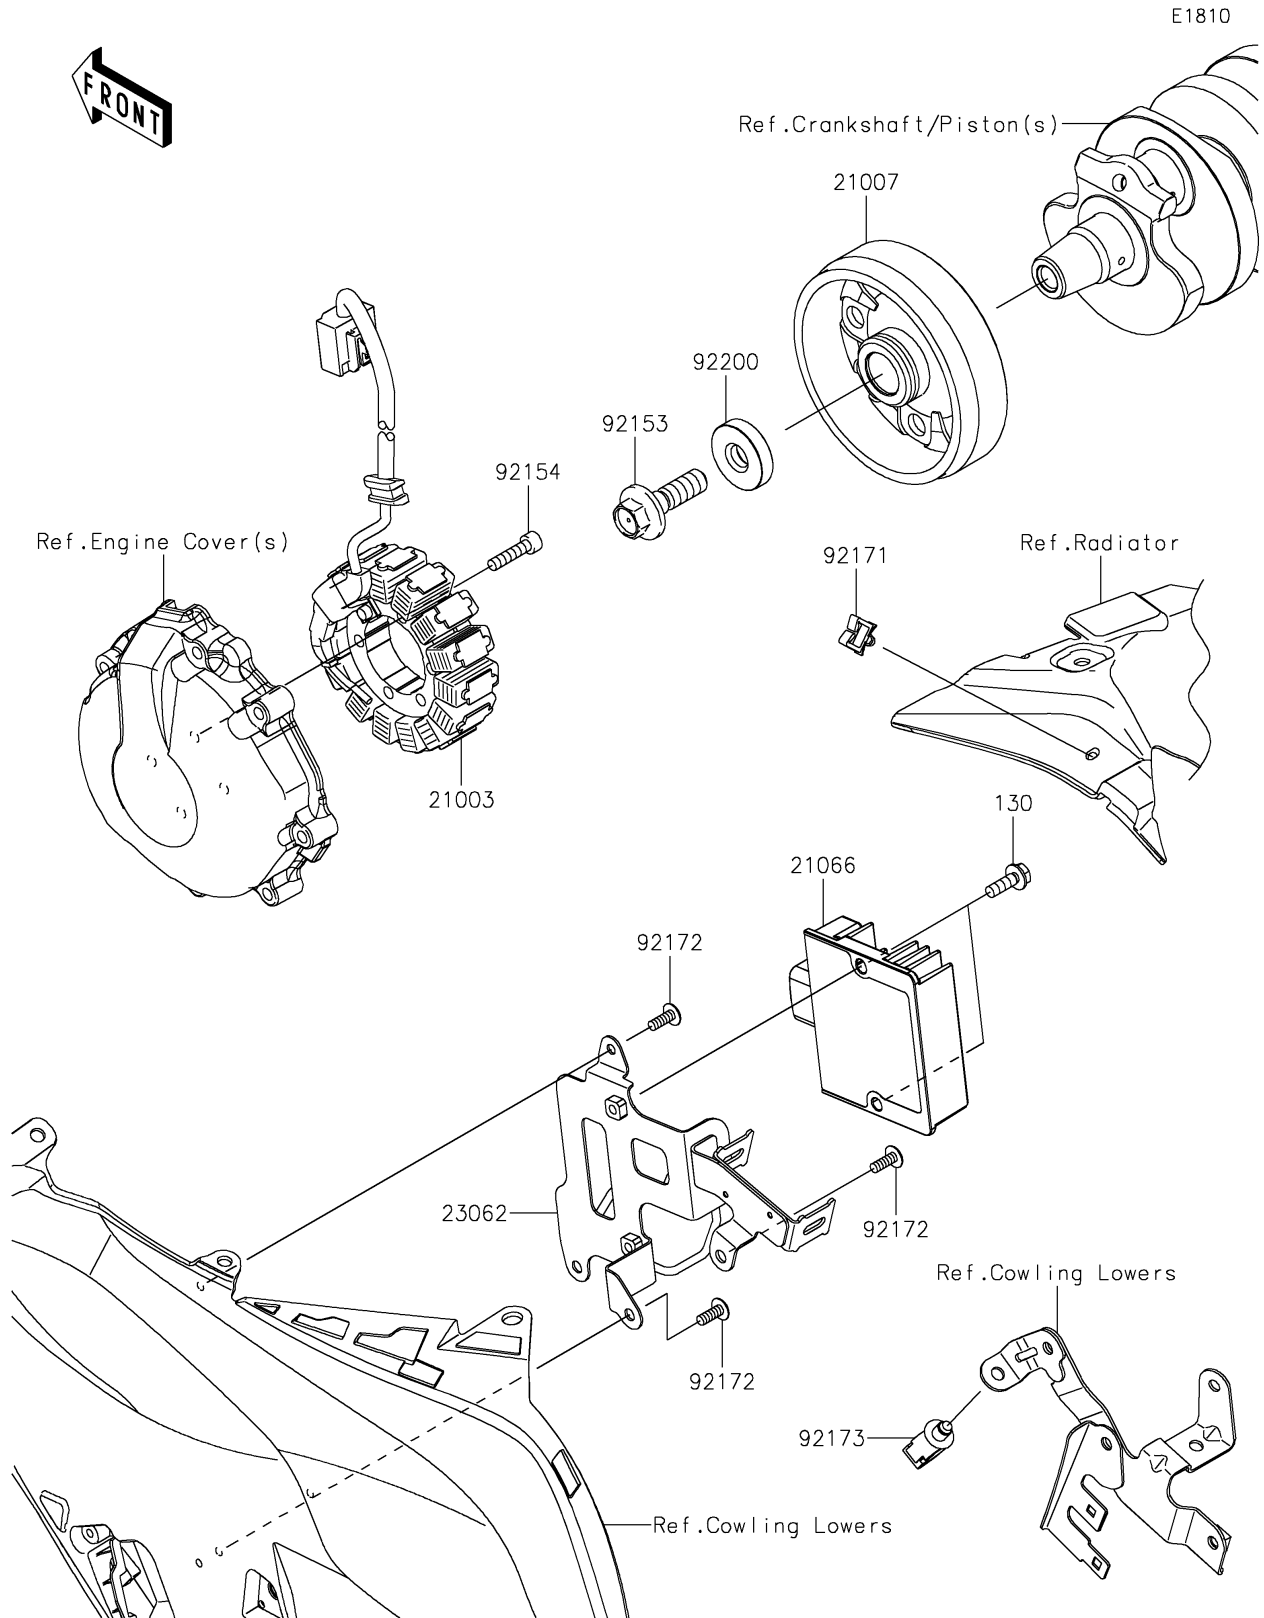

2024 Ninja® ZX-6R PARTS DIAGRAM

Generator

2024 Ninja® ZX-6R PARTS LIST

Generator

ITEM NAME	PART NUMBER	QUANTITY
STATOR (Ref # 21003)	21003-0222	1
ROTOR (Ref # 21007)	21007-0674	1
REGULATOR-VOLTAGE (Ref # 21066)	21066-0756	1
BRACKET-COMP,REGULATOR (Ref # 23062)	23062-1422	1
BOLT,12X40 (Ref # 92153)	92153-1855	1
BOLT,SOCKET,6X25 (Ref # 92154)	92154-0477	4
CLAMP (Ref # 92171)	92171-0290	1
SCREW,TAPPING,5X14 (Ref # 92172)	92172-0265	3
CLAMP,12MM DIA. (Ref # 92173)	92173-0736	1
WASHER,12X36X8 (Ref # 92200)	92200-1249	1
BOLT-FLANGED,6X18 (Ref # 130)	130BA0618	2