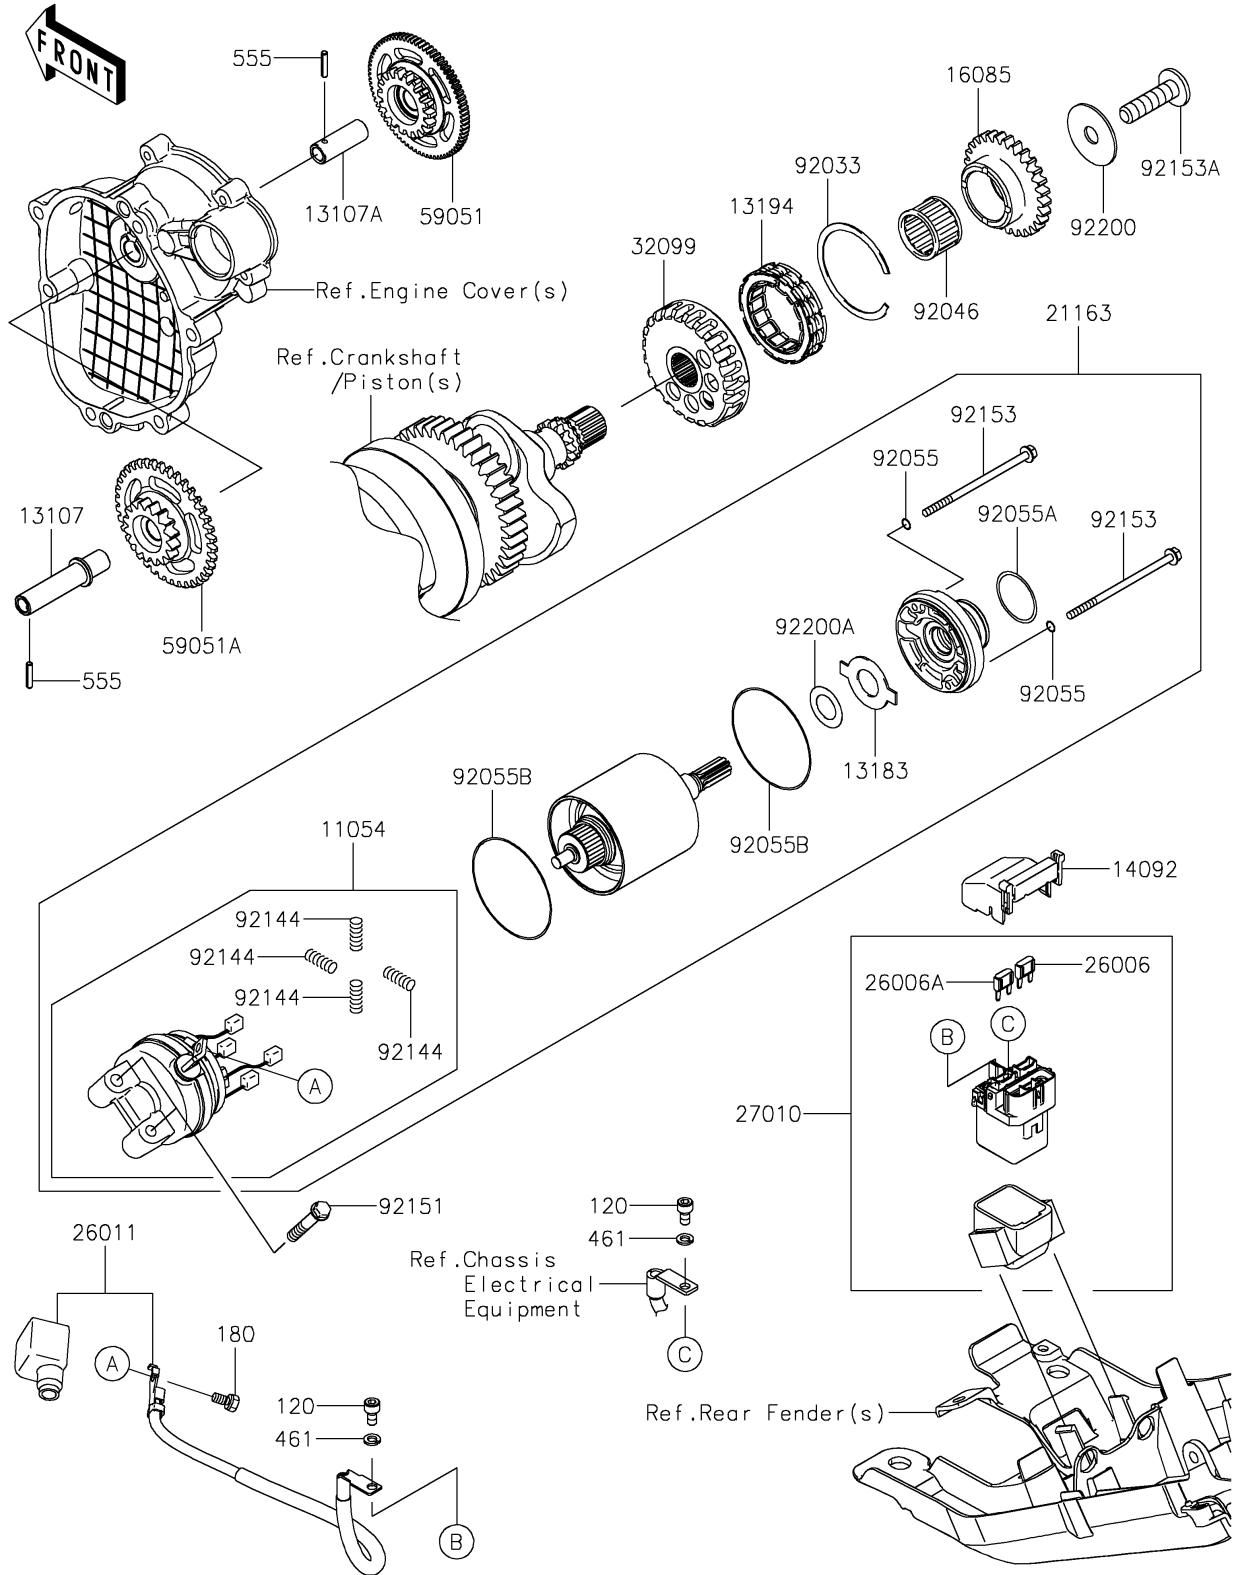

2024 Ninja® ZX-6R PARTS DIAGRAM

Starter Motor

E1840

2024 Ninja® ZX-6R PARTS LIST

Starter Motor

ITEM NAME	PART NUMBER	QUANTITY
BRACKET (Ref # 11054)	11054-1175	1
SHAFT,ONEWAY CLUTCH SIDE (Ref # 13107)	13107-0168	1
SHAFT,STARTER SIDE (Ref # 13107A)	13107-0174	1
PLATE (Ref # 13183)	13183-1460	1
CLUTCH-ONEWAY (Ref # 13194)	13194-3705	1
COVER (Ref # 14092)	14092-0109	1
GEAR,29T (Ref # 16085)	16085-0101	1
STARTER-ELECTRIC (Ref # 21163)	21163-0734	1
FUSE,MINI BLADE,15A,BLUE (Ref # 26006)	26006-0001	1
FUSE,MINI BLADE,30A,GREEN (Ref # 26006A)	26006-1080	1
WIRE-LEAD (Ref # 26011)	26011-1885	1
SWITCH,MAGNETIC (Ref # 27010)	27010-0794	1
CASE,STARTER CLUTCH (Ref # 32099)	32099-0026	1
GEAR-SPUR,STARTER SIDE (Ref # 59051)	59051-0094	1
GEAR-SPUR,ONEWAY CLUTCH SIDE (Ref # 59051A)	59051-0728	1
RING-SNAP (Ref # 92033)	92033-3731	1
BEARING-NEEDLE,RS263020 (Ref # 92046)	92046-0004	1
RING-O,STARTER (Ref # 92055)	92055-0013	2
RING-O (Ref # 92055A)	92055-0126	1
RING-O (Ref # 92055B)	92055-1455	2
SPRING,BRUSH (Ref # 92144)	92144-1423	4
BOLT,6X35 (Ref # 92151)	92151-1874	2
BOLT (Ref # 92153)	92153-0405	2
BOLT,TORX,10X38 (Ref # 92153A)	92153-1521	1
WASHER,10.5X37X1.6 (Ref # 92200)	92200-0238	1
WASHER (Ref # 92200A)	92200-1019	1
BOLT-SOCKET,5X10 (Ref # 120)	120CB0510	2
BOLT-UPSET-WS,5X10 (Ref # 180)	180BA0510	1
WASHER-SPRING,5MM (Ref # 461)	461DB0500	2

2024 Ninja® ZX-6R PARTS LIST

Starter Motor

ITEM NAME	PART NUMBER	QUANTITY
PIN-SPRING,3X16 (Ref # 555)	555A0316	2