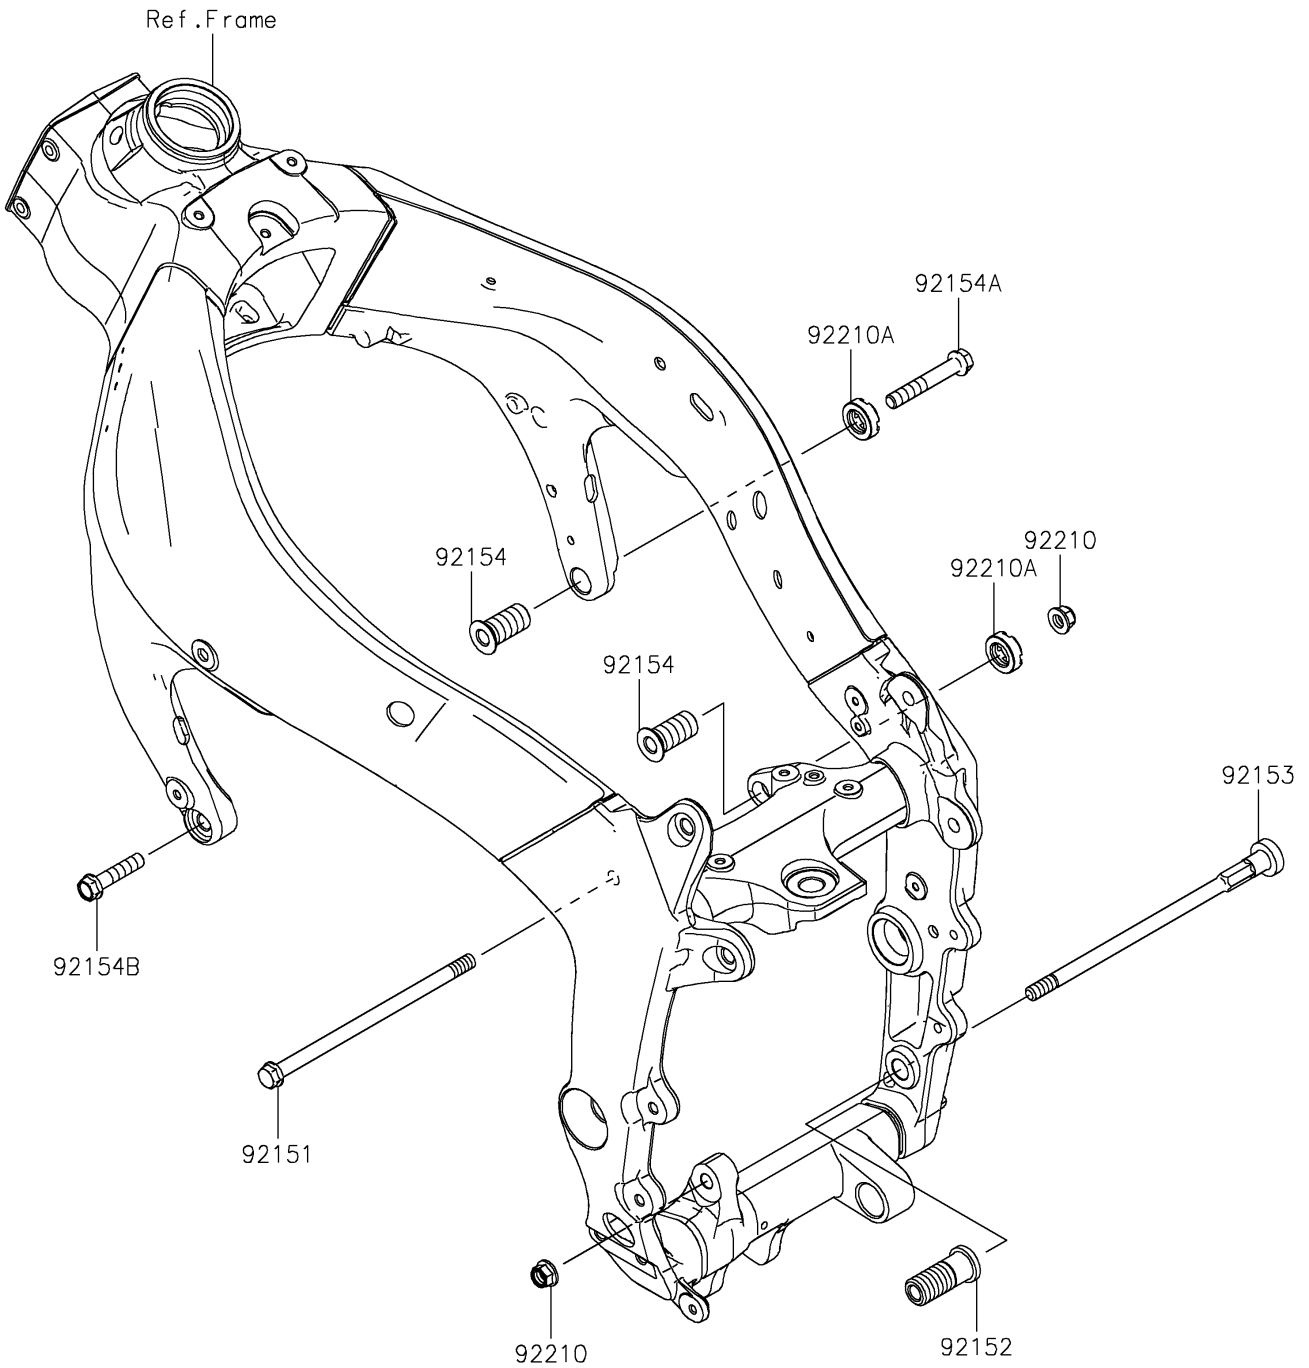

2024 NINJA® ZX™-6R PARTS DIAGRAM

Engine Mount

F2122

2024 NINJA® ZX™-6R PARTS LIST

Engine Mount

ITEM NAME	PART NUMBER	QUANTITY
BOLT,FLANGED,10X190 (Ref # 92151)	92151-1915	1
COLLAR,ENGINE MOUNT (Ref # 92152)	92152-0076	1
BOLT,SOCKET,10X227 (Ref # 92153)	92153-1328	1
BOLT,ENGINE MOUNT,18MM (Ref # 92154)	92154-0249	2
BOLT,FLANGED,10X65 (Ref # 92154A)	92154-1964	1
BOLT,FLANGED,10X40 (Ref # 92154B)	92154-1965	1
NUT,LOCK,FLANGED,10MM (Ref # 92210)	92210-1139	2
NUT,18MM (Ref # 92210A)	92210-1203	2