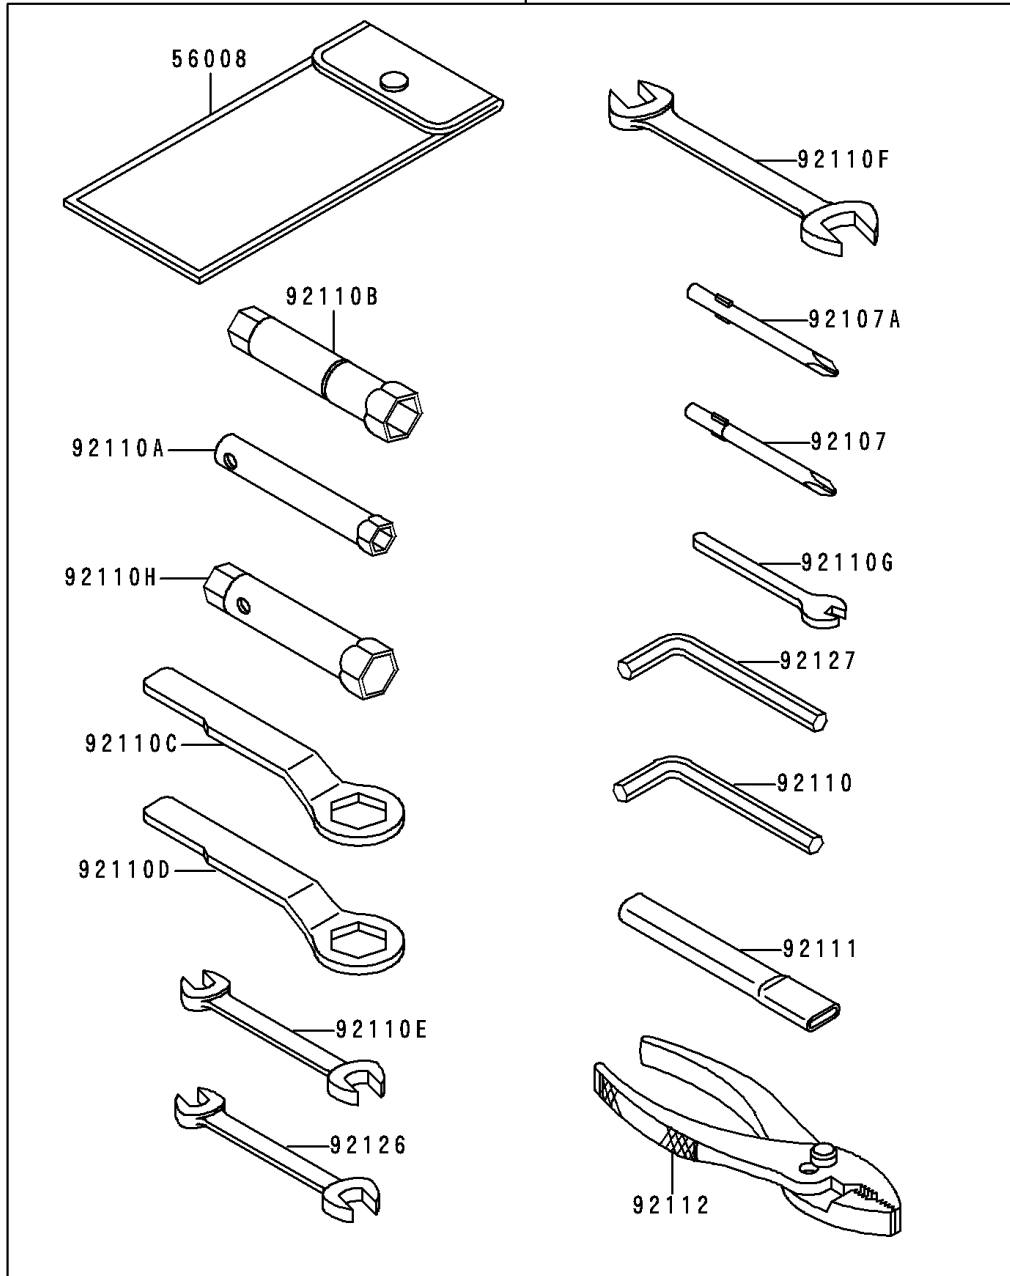

# 1997 Ninja® ZX™-6 PARTS DIAGRAM

Owner's Tools

56007

F2810

# 1997 Ninja® ZX™ -6 PARTS LIST

## Owner's Tools

ITEM NAME	PART NUMBER	QUANTITY
TOOL-KIT (Ref # 56007)	56007-1376	1
BAG,TOOL (Ref # 56008)	56008-1075	1
THREE BOND TB1211,HT/RS,WHITE (Ref # 56019A)	56019-120	1
GASKET-LIQUID,TUBE,100G,BLACK (Ref # 92104)	92104-1003	1
TOOL-DRIVER,#3PHILLIPS (Ref # 92107)	92107-005	1
TOOL-DRIVER,#2PHILLIPS (Ref # 92107A)	92107-1053	1
TOOL-WRENCH,ALLEN,5MM (Ref # 92110)	92110-1015	1
TOOL-WRENCH,BOX,8MM (Ref # 92110A)	92110-1139	1
TOOL-WRENCH,BOX,16MM (Ref # 92110B)	92110-1146	1
TOOL-WRENCH,BOX END,27MM (Ref # 92110C)	92110-1147	1
TOOL-WRENCH,BOX END,22MM (Ref # 92110D)	92110-1148	1
TOOL-WRENCH,OPEN END,10X12 (Ref # 92110E)	92110-1152	1
TOOL-WRENCH,OPEN END,14X17 (Ref # 92110F)	92110-1153	1
TOOL-WRENCH,OPEN END,6MM (Ref # 92110G)	92110-1157	1
TOOL-WRENCH,BOX,10X12 (Ref # 92110H)	92110-1171	1
TOOL-BAR,BOX END WRENCH (Ref # 92111)	92111-1051	1
TOOL-PLIERS (Ref # 92112)	92112-003	1
TOOL-WRENCH,OPEN END,8X10 (Ref # 92126)	92126-001	1
TOOL-WRENCH,ALLEN,6MM (Ref # 92127)	92127-003	1