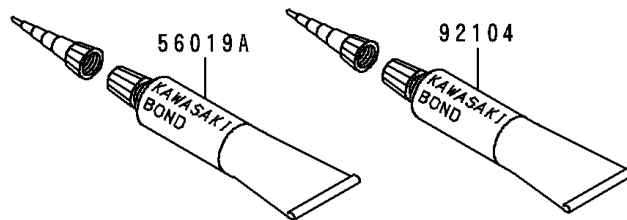

# 1997 Ninja® ZX™-6 PARTS DIAGRAM

Owner's Tools

56007

F2810

## Owner's Tools

ITEM NAME	PART NUMBER	QUANTITY
TOOL-KIT (Ref # 56007)	56007-1376	1
BAG,TOOL (Ref # 56008)	56008-1075	1
THREE BOND TB1211,HT/RS,WHITE (Ref # 56019A)	56019-120	1
GASKET-LIQUID,TUBE,100G,BLACK (Ref # 92104)	92104-1003	1
TOOL-DRIVER,#3PHILLIPS (Ref # 92107)	92107-005	1
TOOL-DRIVER,#2PHILLIPS (Ref # 92107A)	92107-1053	1
TOOL-WRENCH,ALLEN,5MM (Ref # 92110)	92110-1015	1
TOOL-WRENCH,BOX,8MM (Ref # 92110A)	92110-1139	1
TOOL-WRENCH,BOX,16MM (Ref # 92110B)	92110-1146	1
TOOL-WRENCH,BOX END,27MM (Ref # 92110C)	92110-1147	1
TOOL-WRENCH,BOX END,22MM (Ref # 92110D)	92110-1148	1
TOOL-WRENCH,OPEN END,10X12 (Ref # 92110E)	92110-1152	1
TOOL-WRENCH,OPEN END,14X17 (Ref # 92110F)	92110-1153	1
TOOL-WRENCH,OPEN END,6MM (Ref # 92110G)	92110-1157	1
TOOL-WRENCH,BOX,10X12 (Ref # 92110H)	92110-1171	1
TOOL-BAR,BOX END WRENCH (Ref # 92111)	92111-1051	1
TOOL-PLIERS (Ref # 92112)	92112-003	1
TOOL-WRENCH,OPEN END,8X10 (Ref # 92126)	92126-001	1
TOOL-WRENCH,ALLEN,6MM (Ref # 92127)	92127-003	1