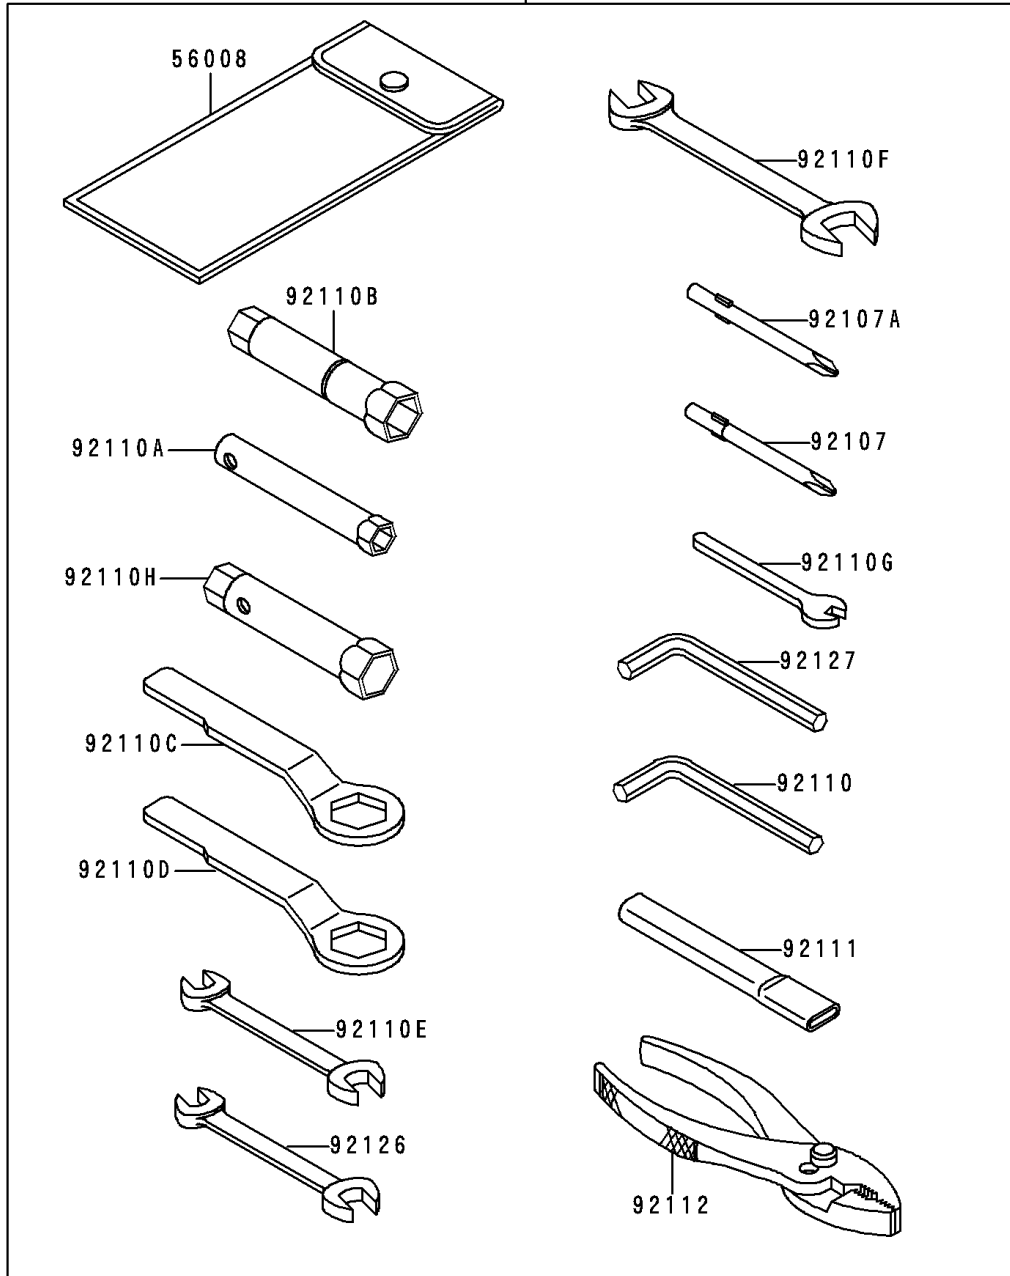

1997 Ninja® ZX™ -6 PARTS DIAGRAM

Owner's Tools

56007

F2810

1997 Ninja® ZX™ -6 PARTS LIST

Owner's Tools

ITEM NAME	PART NUMBER	QUANTITY
TOOL-KIT (Ref # 56007)	56007-1376	1
BAG,TOOL (Ref # 56008)	56008-1075	1
THREE BOND TB1211,HT/RS,WHITE (Ref # 56019A)	56019-120	1
GASKET-LIQUID,TUBE,100G,BLACK (Ref # 92104)	92104-1003	1
TOOL-DRIVER,#3PHILLIPS (Ref # 92107)	92107-005	1
TOOL-DRIVER,#2PHILLIPS (Ref # 92107A)	92107-1053	1
TOOL-WRENCH,ALLEN,5MM (Ref # 92110)	92110-1015	1
TOOL-WRENCH,BOX,8MM (Ref # 92110A)	92110-1139	1
TOOL-WRENCH,BOX,16MM (Ref # 92110B)	92110-1146	1
TOOL-WRENCH,BOX END,27MM (Ref # 92110C)	92110-1147	1
TOOL-WRENCH,BOX END,22MM (Ref # 92110D)	92110-1148	1
TOOL-WRENCH,OPEN END,10X12 (Ref # 92110E)	92110-1152	1
TOOL-WRENCH,OPEN END,14X17 (Ref # 92110F)	92110-1153	1
TOOL-WRENCH,OPEN END,6MM (Ref # 92110G)	92110-1157	1
TOOL-WRENCH,BOX,10X12 (Ref # 92110H)	92110-1171	1
TOOL-BAR,BOX END WRENCH (Ref # 92111)	92111-1051	1
TOOL-PLIERS (Ref # 92112)	92112-003	1
TOOL-WRENCH,OPEN END,8X10 (Ref # 92126)	92126-001	1
TOOL-WRENCH,ALLEN,6MM (Ref # 92127)	92127-003	1