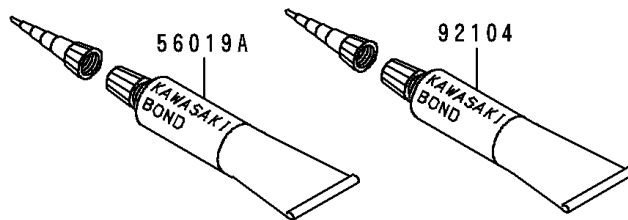

1997 Ninja® ZX™ -6 PARTS DIAGRAM

Owner's Tools

56007

F2810

1997 Ninja® ZX™ -6 PARTS LIST

Owner's Tools

ITEM NAME	PART NUMBER	QUANTITY
TOOL-KIT (Ref # 56007)	56007-1376	1
BAG,TOOL (Ref # 56008)	56008-1075	1
THREE BOND TB1211,HT/RS,WHITE (Ref # 56019A)	56019-120	1
GASKET-LIQUID,TUBE,100G,BLACK (Ref # 92104)	92104-1003	1
TOOL-DRIVER,#3PHILLIPS (Ref # 92107)	92107-005	1
TOOL-DRIVER,#2PHILLIPS (Ref # 92107A)	92107-1053	1
TOOL-WRENCH,ALLEN,5MM (Ref # 92110)	92110-1015	1
TOOL-WRENCH,BOX,8MM (Ref # 92110A)	92110-1139	1
TOOL-WRENCH,BOX,16MM (Ref # 92110B)	92110-1146	1
TOOL-WRENCH,BOX END,27MM (Ref # 92110C)	92110-1147	1
TOOL-WRENCH,BOX END,22MM (Ref # 92110D)	92110-1148	1
TOOL-WRENCH,OPEN END,10X12 (Ref # 92110E)	92110-1152	1
TOOL-WRENCH,OPEN END,14X17 (Ref # 92110F)	92110-1153	1
TOOL-WRENCH,OPEN END,6MM (Ref # 92110G)	92110-1157	1
TOOL-WRENCH,BOX,10X12 (Ref # 92110H)	92110-1171	1
TOOL-BAR,BOX END WRENCH (Ref # 92111)	92111-1051	1
TOOL-PLIERS (Ref # 92112)	92112-003	1
TOOL-WRENCH,OPEN END,8X10 (Ref # 92126)	92126-001	1
TOOL-WRENCH,ALLEN,6MM (Ref # 92127)	92127-003	1