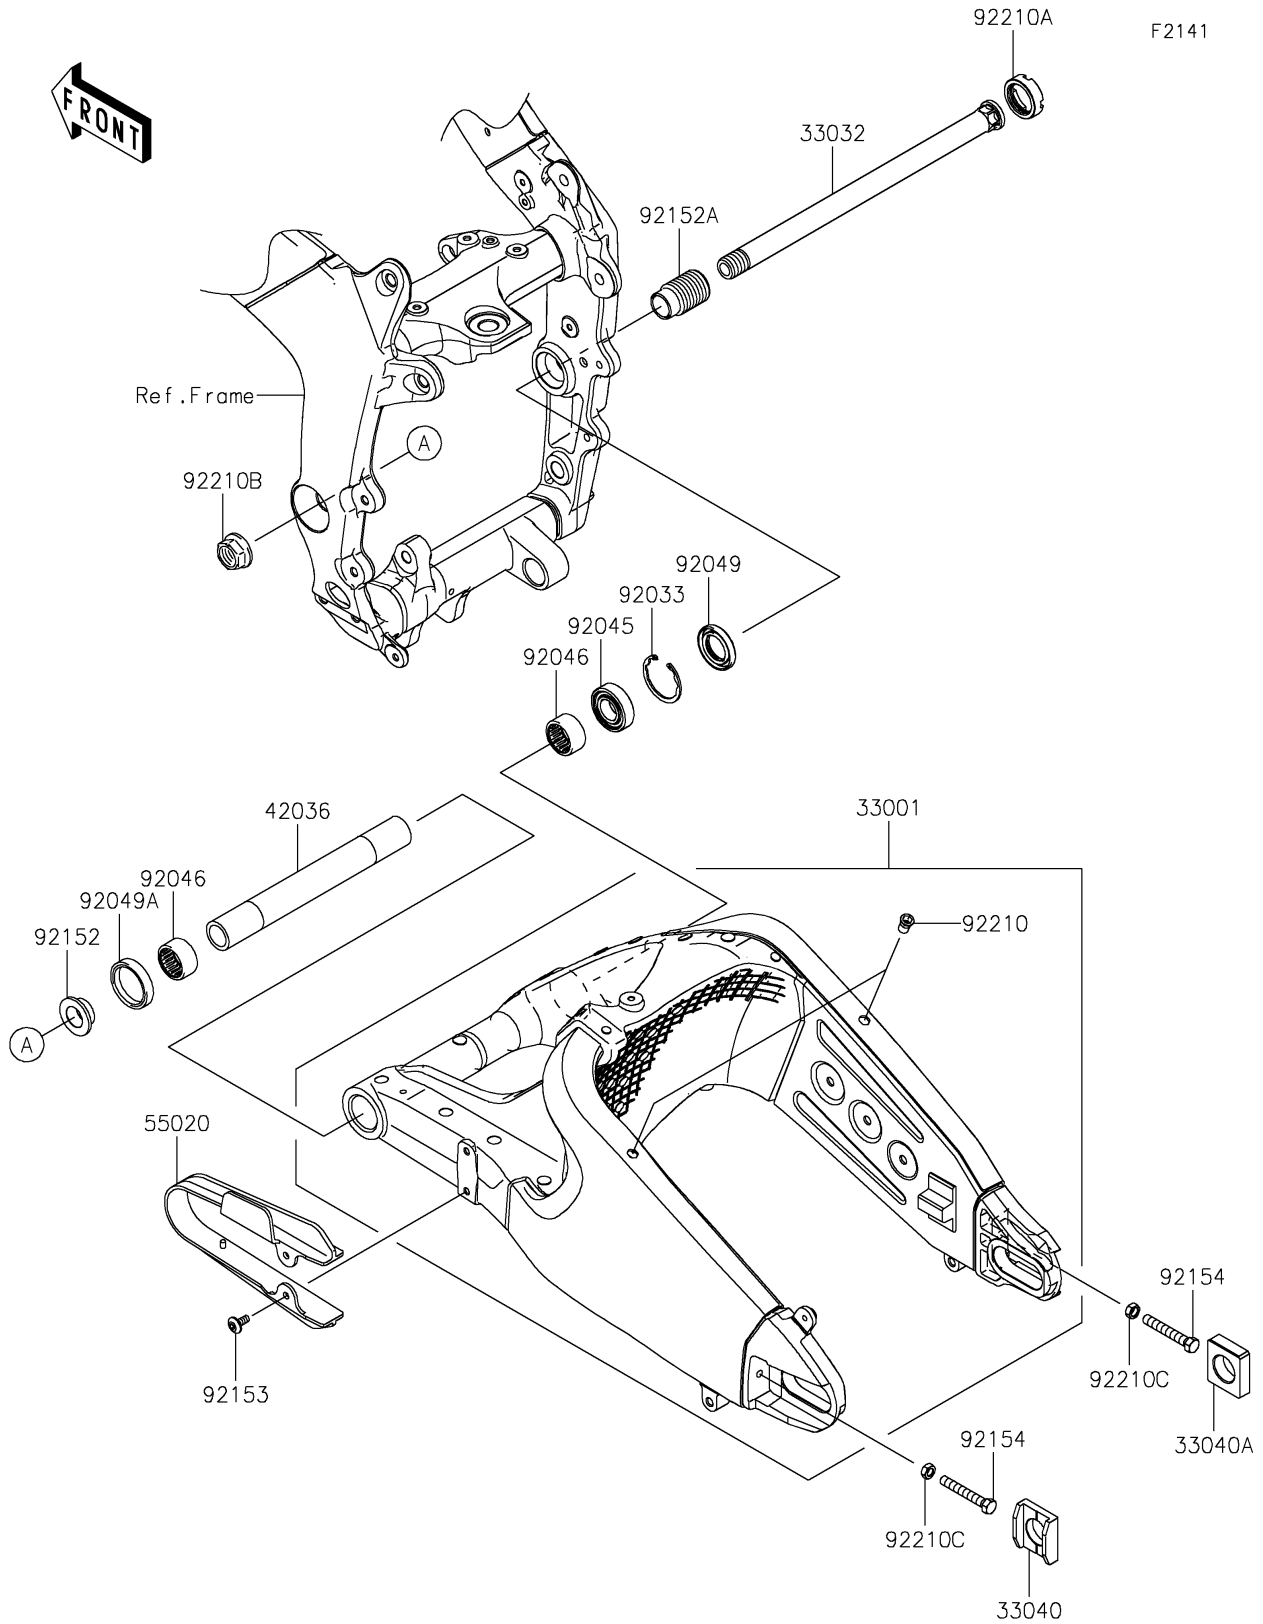

2024 Ninja® ZX-6R PARTS DIAGRAM

Swingarm

2024 Ninja® ZX-6R PARTS LIST

Swingarm

ITEM NAME	PART NUMBER	QUANTITY
ARM-COMP-SWING (Ref # 33001)	33001-0584	1
SHAFT-SWING ARM (Ref # 33032)	33032-0044	1
ADJUSTER-CHAIN,LH (Ref # 33040)	33040-0107	1
ADJUSTER-CHAIN,RH (Ref # 33040A)	33040-1114	1
SLEEVE,20.1X28X226 (Ref # 42036)	42036-0069	1
GUARD,CHAIN (Ref # 55020)	55020-0384	1
RING-SNAP,42MM (Ref # 92033)	92033-1041	1
BEARING-BALL,6004UL11 (Ref # 92045)	92045-0017	1
BEARING-NEEDLE,7E-HVS 28X34X17 (Ref # 92046)	92046-0008	2
SEAL-OIL,MHSA25X42X6 (Ref # 92049)	92049-1314	1
SEAL-OIL,MHSA25X34X7 (Ref # 92049A)	92049-1352	1
COLLAR,SWING ARM,L=12.5 (Ref # 92152)	92152-1234	1
COLLAR,SWING ARM,L=47 (Ref # 92152A)	92152-2980	1
BOLT,SOCKET,6X14 (Ref # 92153)	92153-0422	1
BOLT-SMALL,8X55 (Ref # 92154)	92154-1962	2
NUT,6MM (Ref # 92210)	92210-0099	2
NUT,30MM (Ref # 92210A)	92210-0134	1
NUT,FLANGED,20MM (Ref # 92210B)	92210-0320	1
NUT-HEX-SMALL,8MM (Ref # 92210C)	92210-1459	2