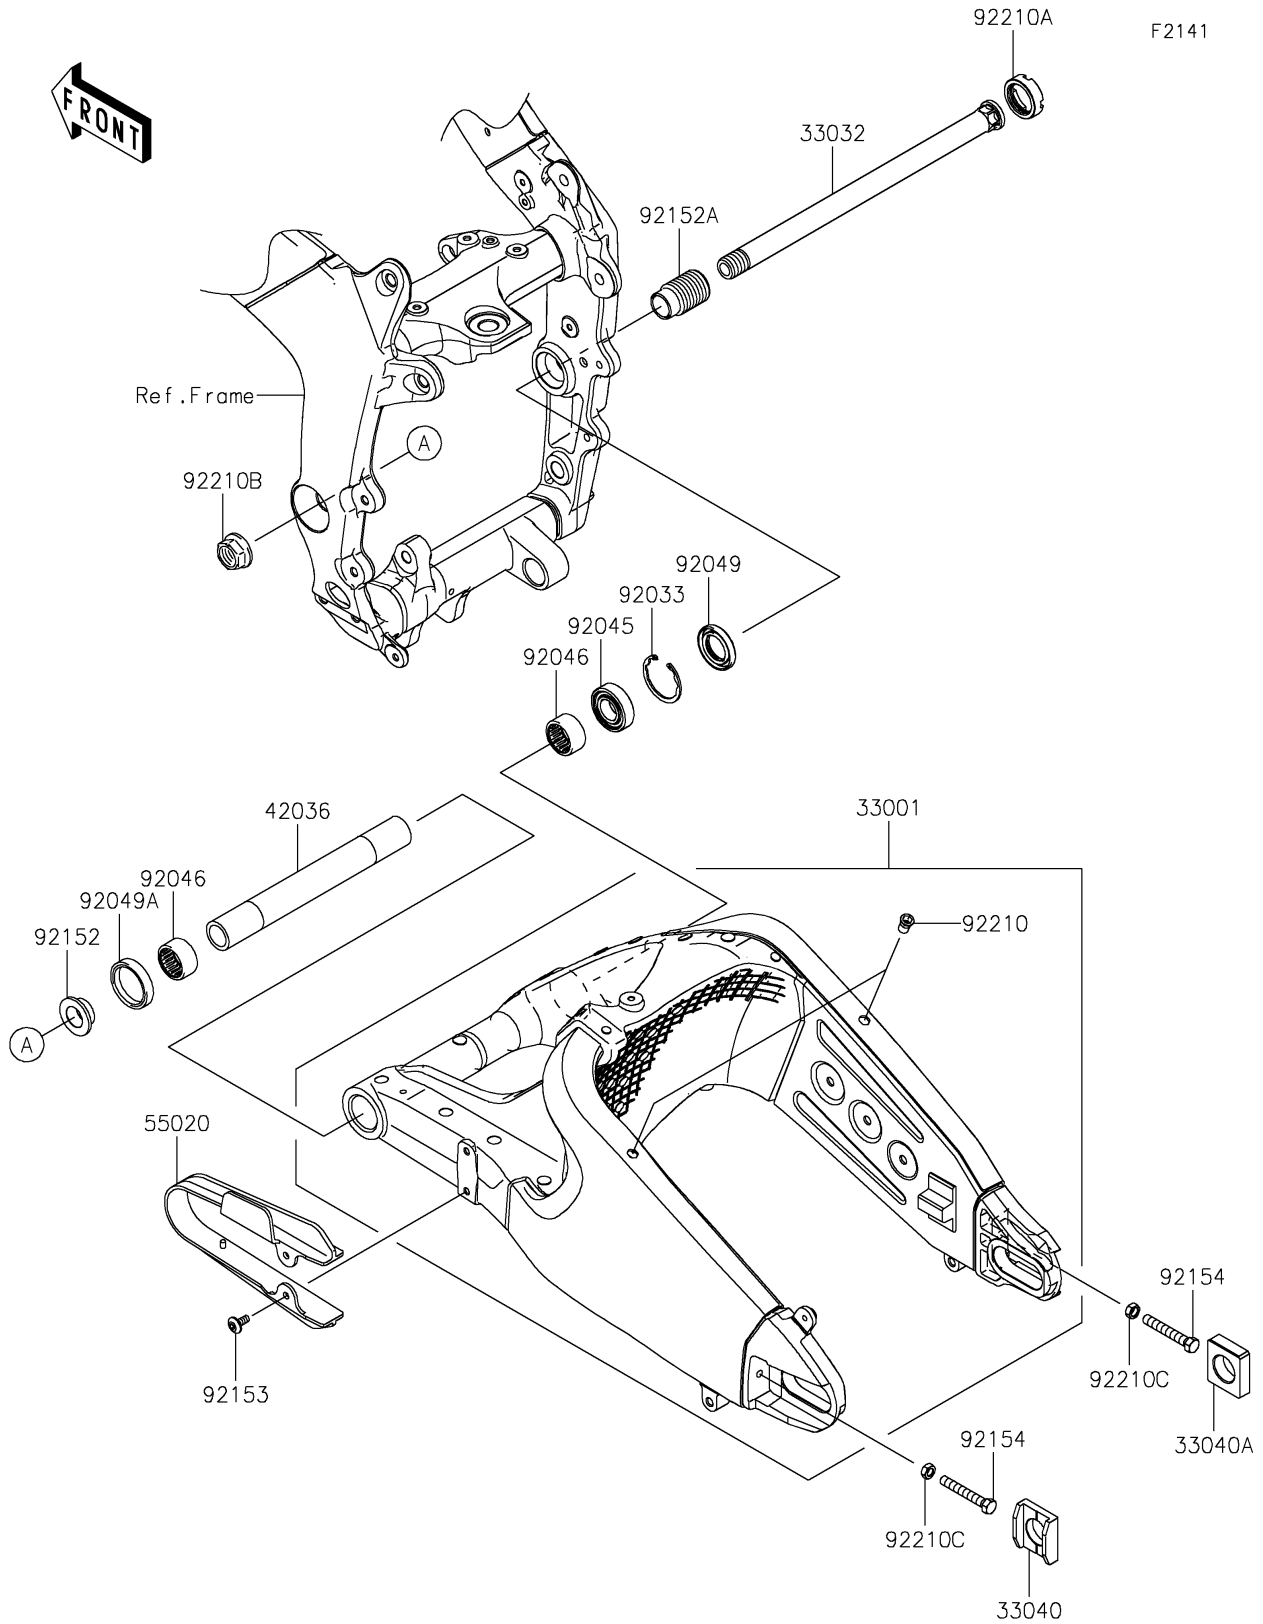

2024 Ninja® ZX-6R PARTS DIAGRAM

Swingarm

F2141

2024 Ninja® ZX-6R PARTS LIST

Swingarm

ITEM NAME	PART NUMBER	QUANTITY
ARM-COMP-SWING (Ref # 33001)	33001-0584	1
SHAFT-SWING ARM (Ref # 33032)	33032-0044	1
ADJUSTER-CHAIN,LH (Ref # 33040)	33040-0107	1
ADJUSTER-CHAIN,RH (Ref # 33040A)	33040-1114	1
SLEEVE,20.1X28X226 (Ref # 42036)	42036-0069	1
GUARD,CHAIN (Ref # 55020)	55020-0384	1
RING-SNAP,42MM (Ref # 92033)	92033-1041	1
BEARING-BALL,6004UL11 (Ref # 92045)	92045-0017	1
BEARING-NEEDLE,7E-HVS 28X34X17 (Ref # 92046)	92046-0008	2
SEAL-OIL,MHSA25X42X6 (Ref # 92049)	92049-1314	1
SEAL-OIL,MHSA25X34X7 (Ref # 92049A)	92049-1352	1
COLLAR,SWING ARM,L=12.5 (Ref # 92152)	92152-1234	1
COLLAR,SWING ARM,L=47 (Ref # 92152A)	92152-2980	1
BOLT,SOCKET,6X14 (Ref # 92153)	92153-0422	1
BOLT-SMALL,8X55 (Ref # 92154)	92154-1962	2
NUT,6MM (Ref # 92210)	92210-0099	2
NUT,30MM (Ref # 92210A)	92210-0134	1
NUT,FLANGED,20MM (Ref # 92210B)	92210-0320	1
NUT-HEX-SMALL,8MM (Ref # 92210C)	92210-1459	2