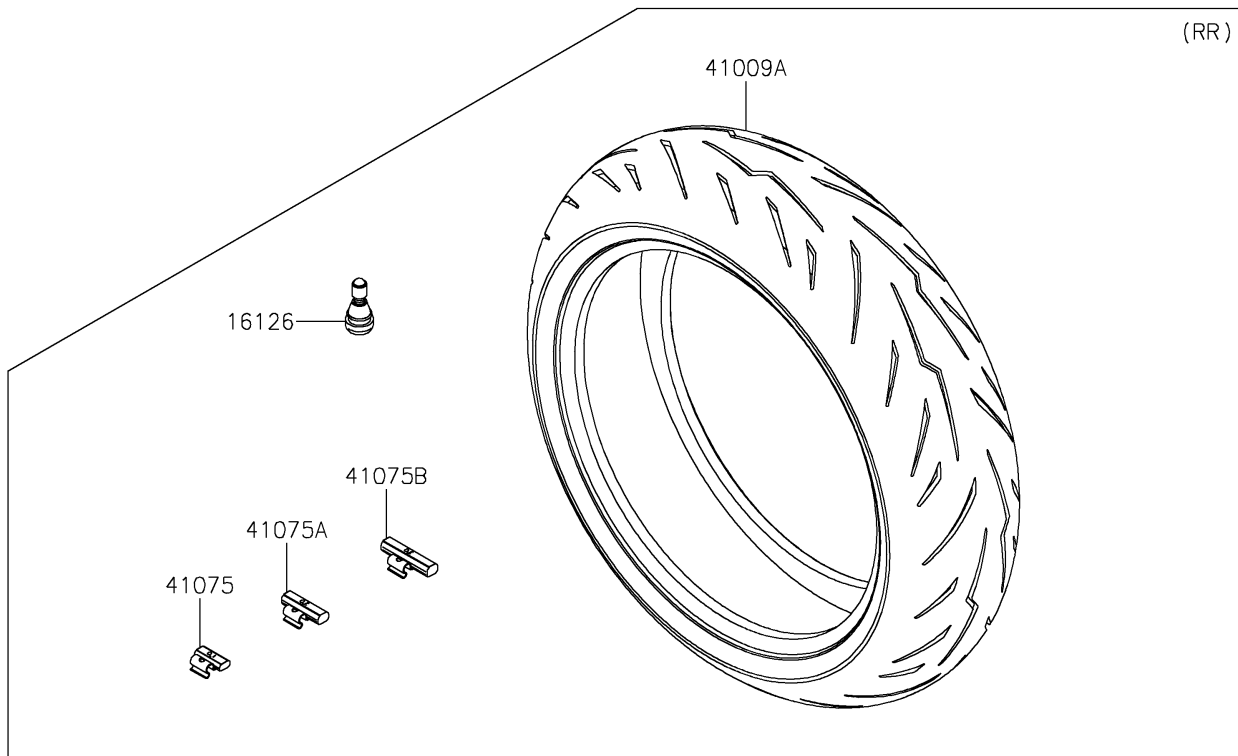

2024 Ninja® ZX-6R PARTS DIAGRAM

Tires

F2210

2024 Ninja® ZX-6R PARTS LIST

Tires

ITEM NAME	PART NUMBER	QUANTITY
VALVE,TIRE (Ref # 16126)	16126-1140	2
TIRE,FR,120/70ZR17(58W),DR4 (Ref # 41009)	41009-0909	1
TIRE,RR,180/55ZR17(73W),DR4 (Ref # 41009A)	41009-0910	1
BALANCER-WHEEL,10G,SILVER (Ref # 41075)	41075-0007	AR
BALANCER-WHEEL,20G,SILVER (Ref # 41075A)	41075-0008	AR
BALANCER-WHEEL,30G,SILVER (Ref # 41075B)	41075-0009	AR