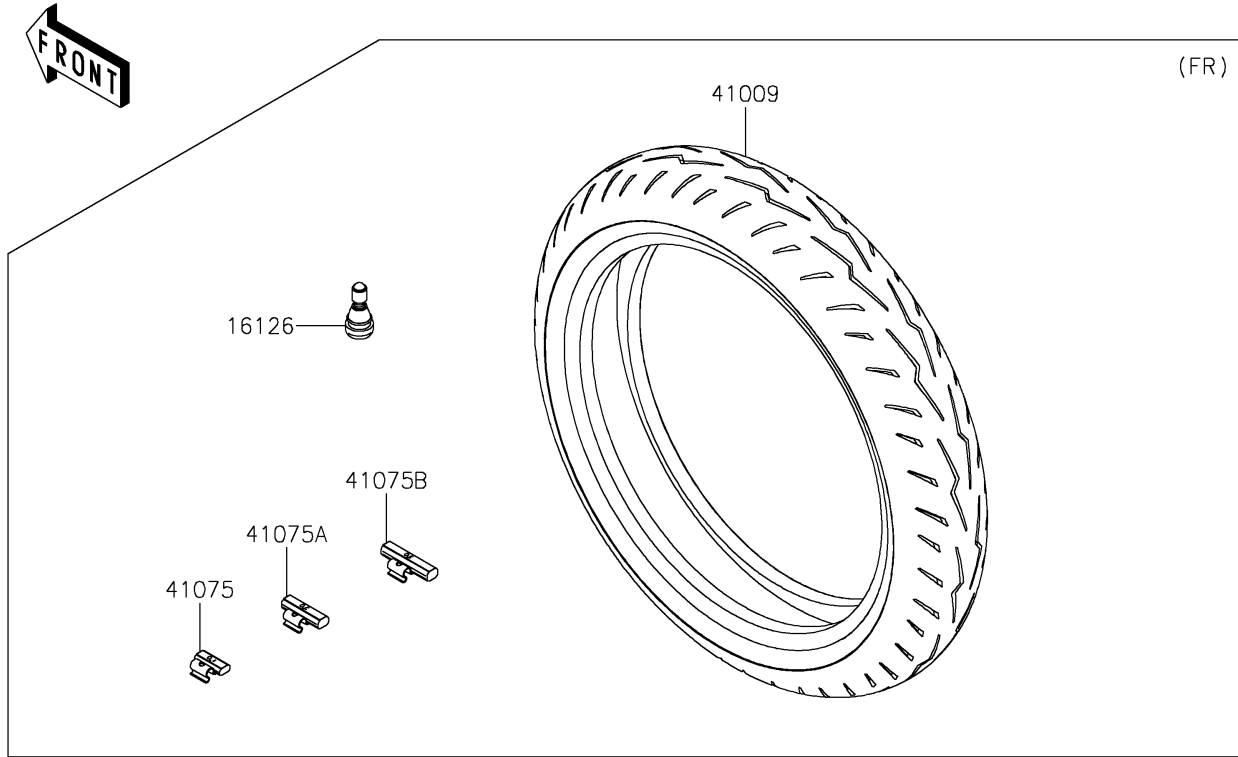

2024 Ninja® ZX-6R PARTS DIAGRAM

Tires

F2210

2024 Ninja® ZX-6R PARTS LIST

Tires

ITEM NAME	PART NUMBER	QUANTITY
VALVE,TIRE (Ref # 16126)	16126-1140	2
TIRE,FR,120/70ZR17(58W),DR4 (Ref # 41009)	41009-0909	1
TIRE,RR,180/55ZR17(73W),DR4 (Ref # 41009A)	41009-0910	1
BALANCER-WHEEL,10G,SILVER (Ref # 41075)	41075-0007	AR
BALANCER-WHEEL,20G,SILVER (Ref # 41075A)	41075-0008	AR
BALANCER-WHEEL,30G,SILVER (Ref # 41075B)	41075-0009	AR