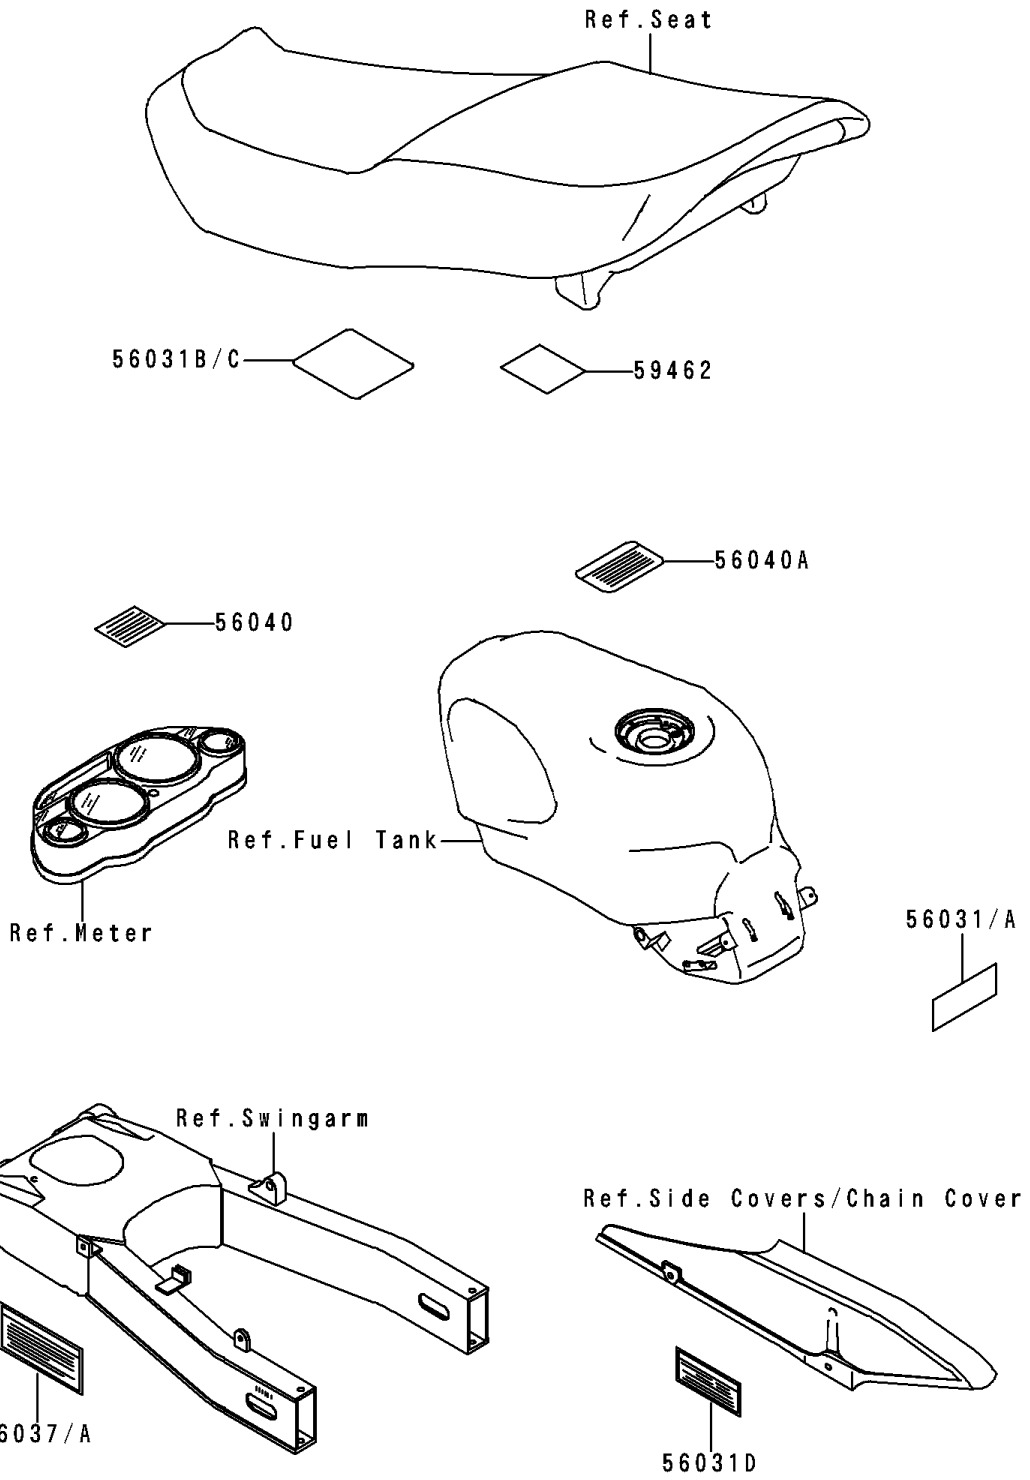

1996 Ninja® ZX™-6 PARTS DIAGRAM

Labels

F2860

1996 Ninja® ZX™-6 PARTS LIST

Labels

ITEM NAME	PART NUMBER	QUANTITY
LABEL-MANUAL,CHAIN (Ref # 56031D)	56031-1982	1
LABEL-MANUAL,OIL&OIL FILTER (Ref # 56031)	56031-1696	1
LABEL-MANUAL,OIL&OIL FILTER (Ref # 56031A)	56031-1697	1
LABEL-MANUAL,DAILY SAFETY (Ref # 56031B)	56031-1841	1
LABEL-MANUAL,DAILY SAFETY (Ref # 56031C)	56031-1842	1
LABEL-SPECIFICATION,TIRE&LOAD (Ref # 56037)	56037-1680	1
LABEL-SPECIFICATION,TIRE&LOAD (Ref # 56037A)	56037-1681	1
LABEL-WARNING,BREAK IN CAUTION (Ref # 56040)	56040-1007	1
LABEL-WARNING,EVAPO (Ref # 56040A)	56040-1121	1
LABEL-CERTIFICATION,EVAPO ROUT (Ref # 59462)	59462-1520	1