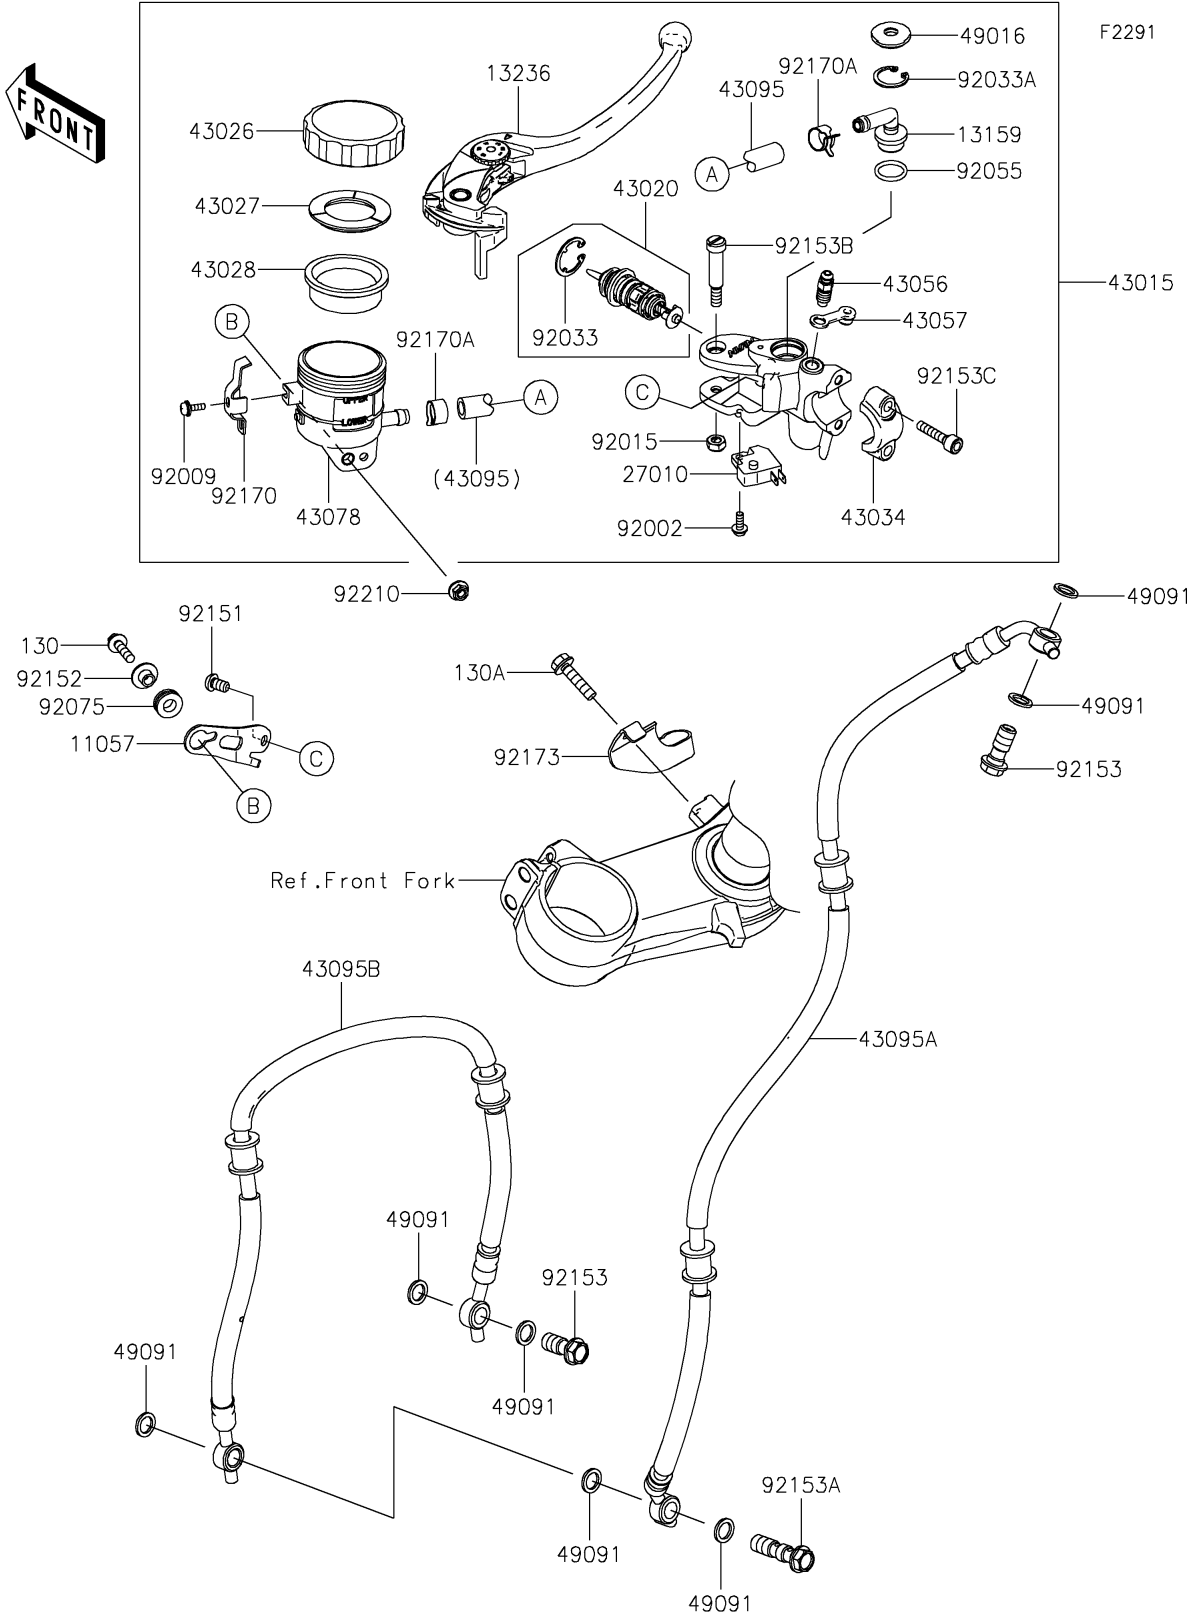

2024 Ninja® ZX-6R PARTS DIAGRAM

Front Master Cylinder

2024 Ninja® ZX-6R PARTS LIST

Front Master Cylinder

ITEM NAME	PART NUMBER	QUANTITY
BRACKET,FR MASTER CYLINDER (Ref # 11057)	11057-3730	1
CONNECTOR (Ref # 13159)	13159-1061	1
LEVER-COMP (Ref # 13236)	13236-0729	1
SWITCH,BRAKE (Ref # 27010)	27010-0762	1
CYLINDER-ASSY-MASTER,FR (Ref # 43015)	43015-0702	1
PISTON-COMP-BRAKE (Ref # 43020)	43020-0010	1
CAP-BRAKE (Ref # 43026)	43026-1051	1
PLATE-DIAPHRAGM (Ref # 43027)	43027-1051	1
DIAPHRAGM,MASTER CYLINDER (Ref # 43028)	43028-1057	1
HOLDER-BRAKE,MASTER CYLINDER (Ref # 43034)	43034-0056	1
BREATHER-BRAKE (Ref # 43056)	43056-1056	1
CAP-BREATHER (Ref # 43057)	43057-1001	1
RESERVOIR (Ref # 43078)	43078-1099	1
HOSE-BRAKE,FR MASTER CYLINDER (Ref # 43095)	43095-0366	1
HOSE-BRAKE,FR M/C-FR CALIPER (Ref # 43095A)	43095-1910	1
HOSE-BRAKE,FR CALIPER,LH-RH (Ref # 43095B)	43095-1911	1
COVER-SEAL (Ref # 49016)	49016-1147	1
WASHER-SEAL,10.1X14.5X1.5 (Ref # 49091)	49091-0001	7
BOLT,SCREW,4X12 (Ref # 92002)	92002-1323	1
SCREW (Ref # 92009)	92009-1570	1
NUT,FLANGED,6MM (Ref # 92015)	92015-1528	1
RING-SNAP (Ref # 92033)	92033-0034	1
RING-SNAP,20.5MM (Ref # 92033A)	92033-1186	1
RING-O,14.8X2.4 (Ref # 92055)	92055-0741	1
DAMPER (Ref # 92075)	92075-161	1
BOLT,SOCKET,6X10 (Ref # 92151)	92151-1449	1
COLLAR (Ref # 92152)	92152-0017	1
BOLT,OIL,L=23 (Ref # 92153)	92153-0627	2
BOLT,OIL,L=37 (Ref # 92153A)	92153-0628	1

2024 Ninja® ZX-6R PARTS LIST

Front Master Cylinder

ITEM NAME	PART NUMBER	QUANTITY
BOLT,LEVER (Ref # 92153B)	92153-0868	1
BOLT,SOCKET,6X22 (Ref # 92153C)	92153-1518	2
CLAMP (Ref # 92170)	92170-1090	1
CLAMP,HOSE (Ref # 92170A)	92170-1091	2
CLAMP (Ref # 92173)	92173-2602	1
NUT,FLANGED,5MM (Ref # 92210)	92210-0007	1
BOLT-FLANGED,5X20 (Ref # 130)	130BB0520	1
BOLT-FLANGED,6X25 (Ref # 130A)	130BB0625	1