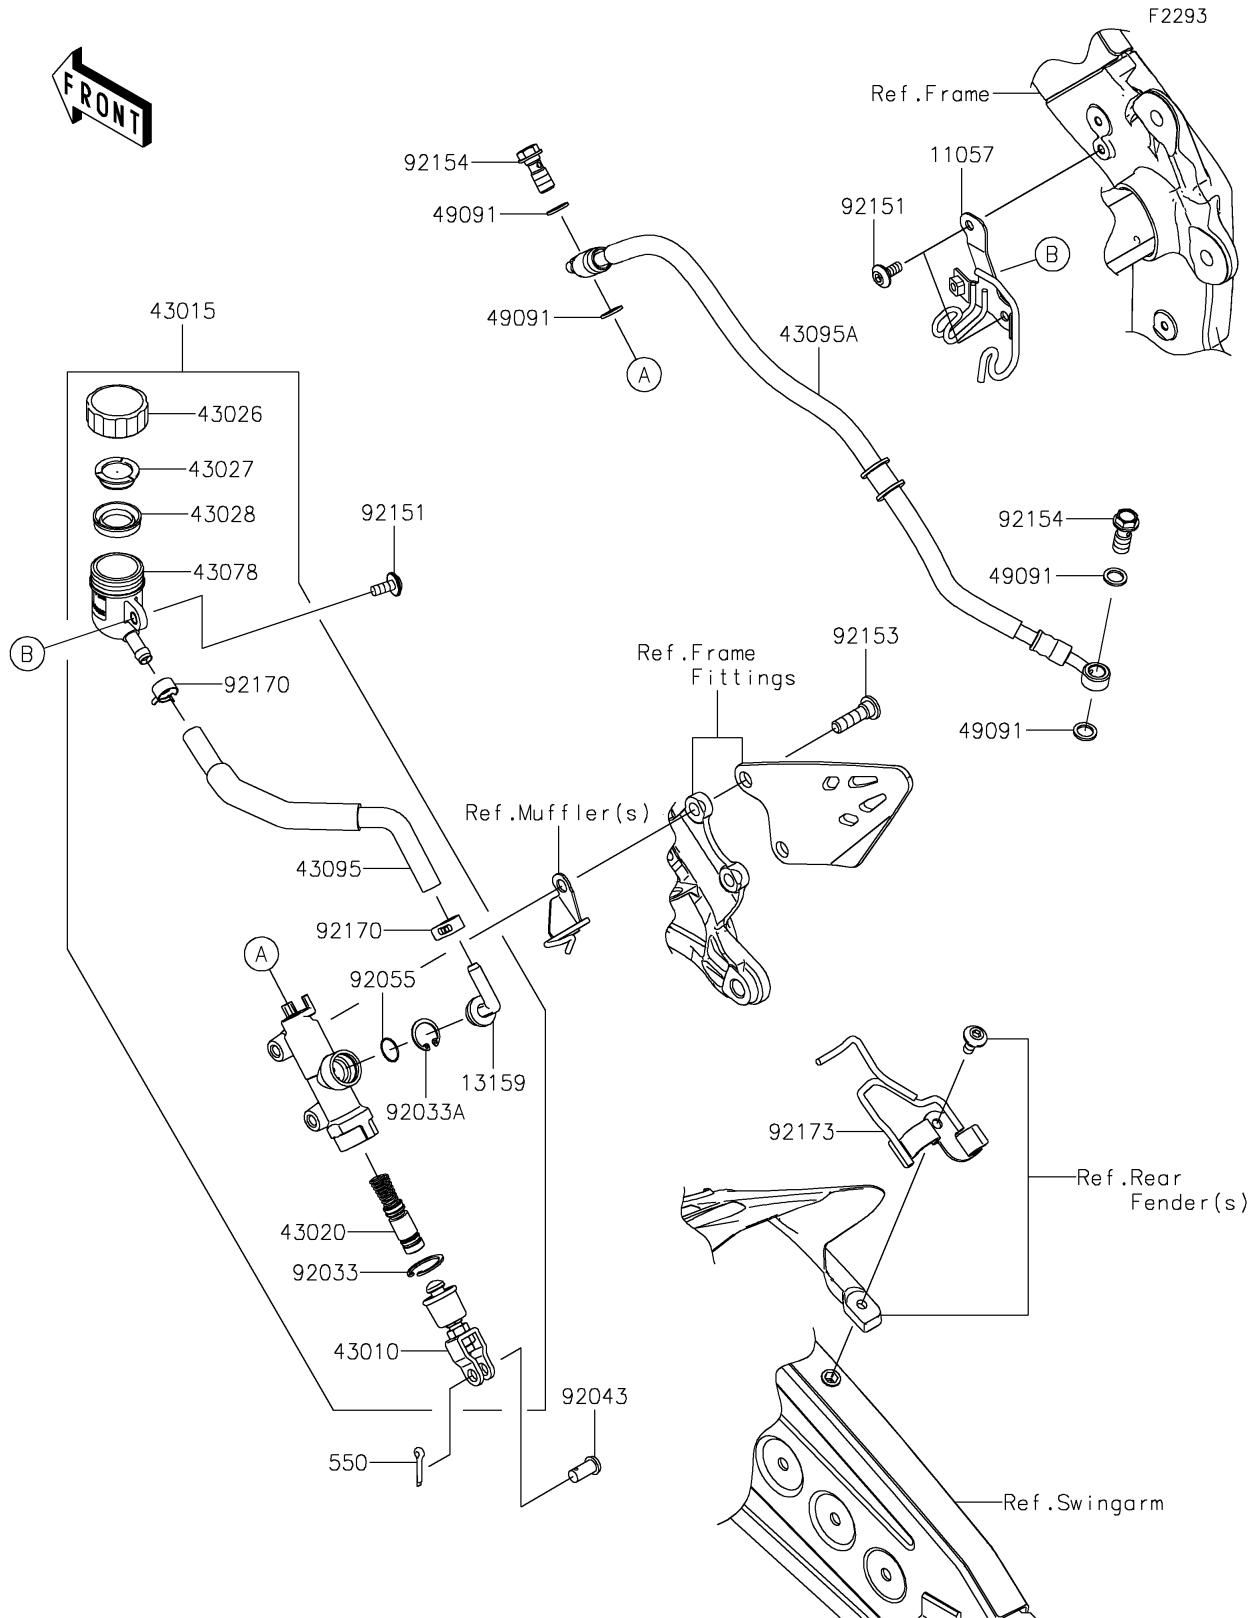

2024 Ninja® ZX-6R PARTS DIAGRAM

Rear Master Cylinder

2024 Ninja® ZX-6R PARTS LIST

Rear Master Cylinder

ITEM NAME	PART NUMBER	QUANTITY
BRACKET,RR MASTER CYLINDER (Ref # 11057)	11057-2395	1
CONNECTOR (Ref # 13159)	13159-1056	1
ROD-ASSY-BRAKE (Ref # 43010)	43010-1062	1
CYLINDER-ASSY-MASTER,RR (Ref # 43015)	43015-0575	1
PISTON-COMP-BRAKE (Ref # 43020)	43020-1094	1
CAP-BRAKE (Ref # 43026)	43026-1070	1
PLATE-DIAPHRAGM (Ref # 43027)	43027-1054	1
DIAPHRAGM (Ref # 43028)	43028-1073	1
RESERVOIR (Ref # 43078)	43078-1102	1
HOSE-BRAKE,RR MC (Ref # 43095)	43095-0737	1
HOSE-BRAKE,RR M/C-RR CALIPER (Ref # 43095A)	43095-1991	1
WASHER-SEAL,10.1X14.5X1.5 (Ref # 49091)	49091-0001	4
RING-SNAP,20.9X24.6X1.2 (Ref # 92033)	92033-0079	1
RING-SNAP,20.5MM (Ref # 92033A)	92033-1186	1
PIN,8X17 (Ref # 92043)	92043-0104	1
RING-O,14.8X2.4 (Ref # 92055)	92055-0741	1
BOLT,SOCKET,6X14 (Ref # 92151)	92151-1654	3
BOLT,SOCKET,8X30 (Ref # 92153)	92153-1624	2
BOLT,BANJO,10X23 (Ref # 92154)	92154-1712	2
CLAMP,HOSE (Ref # 92170)	92170-1091	2
CLAMP (Ref # 92173)	92173-2595	1
PIN-COTTER,2.0X15 (Ref # 550)	550AA2015	1