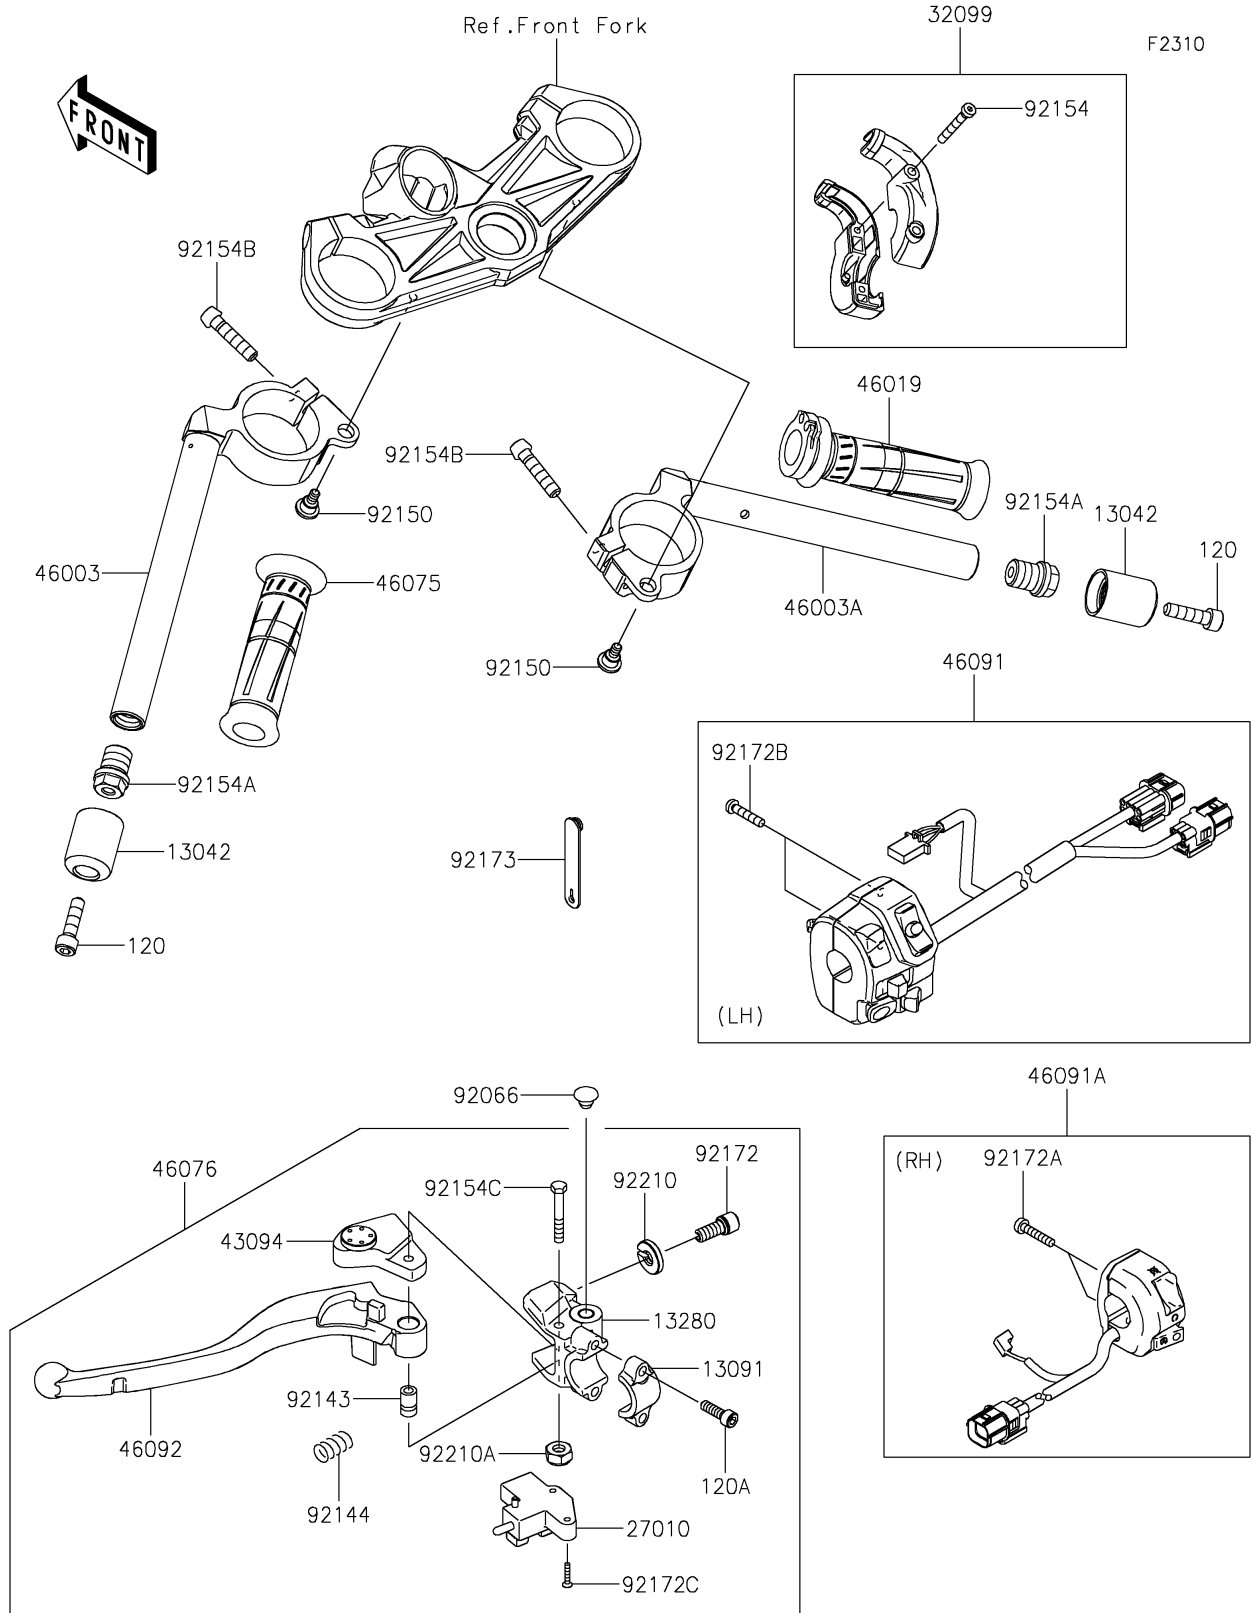

2024 Ninja® ZX-6R PARTS DIAGRAM

Handlebar

2024 Ninja® ZX-6R PARTS LIST

Handlebar

ITEM NAME	PART NUMBER	QUANTITY
WEIGHT,HANDLE (Ref # 13042)	13042-5001	2
HOLDER,CLUTCH LEVER (Ref # 13091)	13091-1624	1
HOLDER,CLUTCH LEVER (Ref # 13280)	13280-0248	1
SWITCH,CLUTCH (Ref # 27010)	27010-0854	1
CASE,THROTTLE (Ref # 32099)	32099-0766	1
ADJUSTER (Ref # 43094)	43094-0008	1
HANDLE,LH (Ref # 46003)	46003-0600	1
HANDLE,RH (Ref # 46003A)	46003-0601	1
GRIP-ASSY,THROTTLE (Ref # 46019)	46019-0020	1
GRIP,LH (Ref # 46075)	46075-0068	1
LEVER-ASSY-GRIP,CLUTCH (Ref # 46076)	46076-0121	1
HOUSING-ASSY-CONTROL,LH (Ref # 46091)	46091-0624	1
HOUSING-ASSY-CONTROL,RH (Ref # 46091A)	46091-0625	1
LEVER-GRIP (Ref # 46092)	46092-0568	1
PLUG,9.5X8,POLYETHYLENE (Ref # 92066)	92066-1077	1
COLLAR (Ref # 92143)	92143-1379	1
SPRING (Ref # 92144)	92144-1467	1
BOLT,6MM (Ref # 92150)	92150-1090	2
BOLT,SOCKET,5X35 (Ref # 92154)	92154-1530	2
BOLT,17X18 (Ref # 92154A)	92154-1902	2
BOLT,SOCKET,8X35 (Ref # 92154B)	92154-1969	2
BOLT (Ref # 92154C)	92154-2318	1
SCREW (Ref # 92172)	92172-1138	1
SCREW-PAN-CROS,5X22 (Ref # 92172A)	92172-1139	2
SCREW-PAN-CROS,5X25 (Ref # 92172B)	92172-1140	2
SCREW,3X16 (Ref # 92172C)	92172-1185	2
CLAMP (Ref # 92173)	92173-1526	1
NUT (Ref # 92210)	92210-1519	1
NUT,LOCK,6MM (Ref # 92210A)	92210-1544	1

2024 Ninja® ZX-6R PARTS LIST

Handlebar

ITEM NAME	PART NUMBER	QUANTITY
BOLT-SOCKET,8X30 (Ref # 120)	120CB0830	2
BOLT-SOCKET,6X20 (Ref # 120A)	120CC0620	2