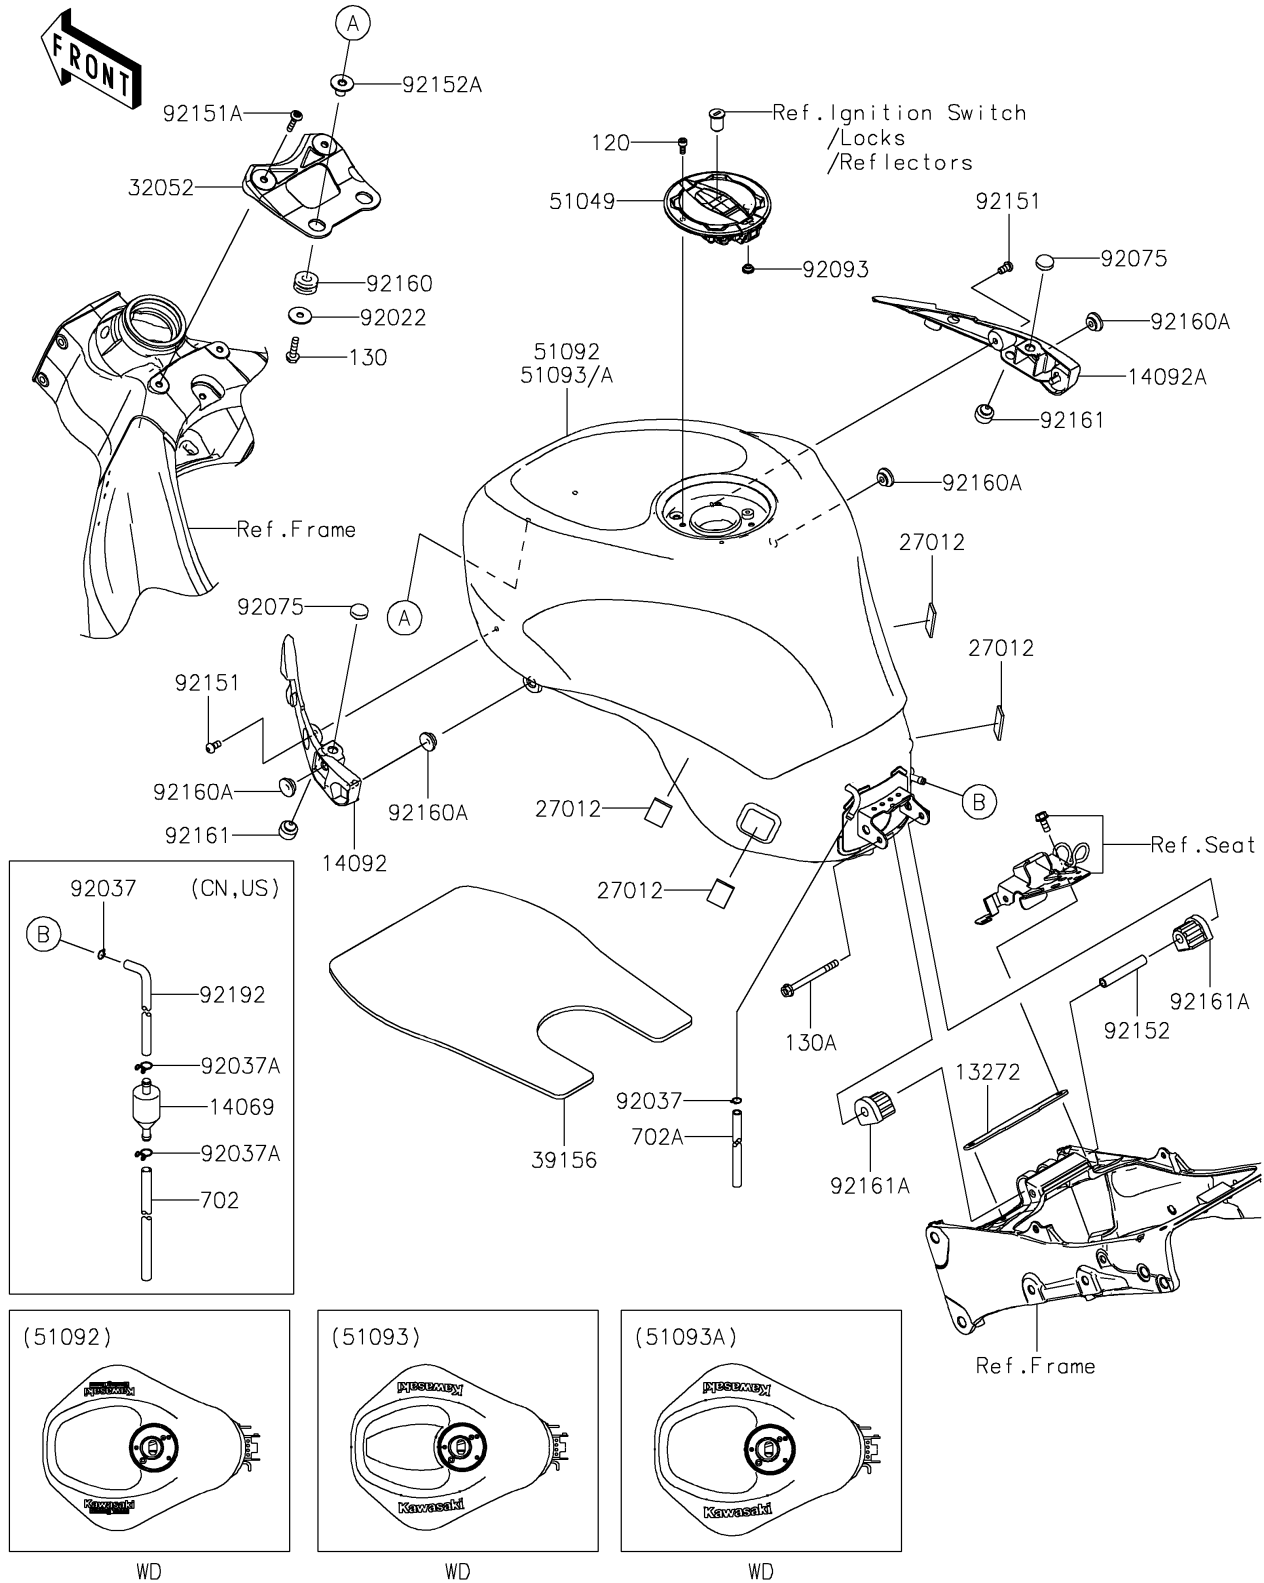

2024 Ninja® ZX-6R PARTS DIAGRAM

Fuel Tank

F2410

2024 Ninja® ZX-6R PARTS LIST

Fuel Tank

ITEM NAME	PART NUMBER	QUANTITY
PLATE,FUEL TANK,RR (Ref # 13272)	13272-0505	1
BREATHER,FUEL TANK (Ref # 14069)	14069-1004	1
COVER,TANK,LH (Ref # 14092)	14092-1087	1
COVER,TANK,RH (Ref # 14092A)	14092-1088	1
HOOK (Ref # 27012)	27012-0115	4
BRACKET-TANK (Ref # 32052)	32052-0727	1
PAD,FUEL TANK (Ref # 39156)	39156-0469	1
CAP-TANK,FUEL (Ref # 51049)	51049-0756	1
TANK-COMP-FUEL,L.GREEN (Ref # 51092)	51092-5217-777	1
TANK-COMP-FUEL,M.F.S.BLACK (Ref # 51093)	51093-5087-739	1
TANK-COMP-FUEL,P.R.WHITE (Ref # 51093A)	51093-5105-68N	1
WASHER,7X24X1.6 (Ref # 92022)	92022-228	2
CLAMP,TUBE (Ref # 92037)	92037-010	1
CLAMP,TUBE (Ref # 92037A)	92037-147	2
DAMPER (Ref # 92075)	92075-1983	2
SEAL,FUEL TANK CAP (Ref # 92093)	92093-1030	1
BOLT,SOCKET,6X12 (Ref # 92151)	92151-1219	2
BOLT,SOCKET,6X30 (Ref # 92151A)	92151-1605	2
COLLAR,6.8X10X60 (Ref # 92152)	92152-1182	1
COLLAR (Ref # 92152A)	92152-2197	2
DAMPER (Ref # 92160)	92160-1162	2
DAMPER (Ref # 92160A)	92160-1613	4
DAMPER (Ref # 92161)	92161-0738	2
DAMPER,FUEL TANK,RR (Ref # 92161A)	92161-1330	2
TUBE,BREATHER (Ref # 92192)	92192-0798	1
BOLT-SOCKET,5X12 (Ref # 120)	120CA0512	4
BOLT-FLANGED,6X22 (Ref # 130)	130BA0622	2
BOLT-FLANGED,6X70 (Ref # 130A)	130BC0670	1
TUBE-RUBBER,6X9X660 (Ref # 702)	702A06660	1

2024 Ninja® ZX-6R PARTS LIST

Fuel Tank

ITEM NAME	PART NUMBER	QUANTITY
TUBE-RUBBER,6X850 (Ref # 702A)	702A06850	1
CLAMP,TUBE (Ref # 92037)	92037-010	2