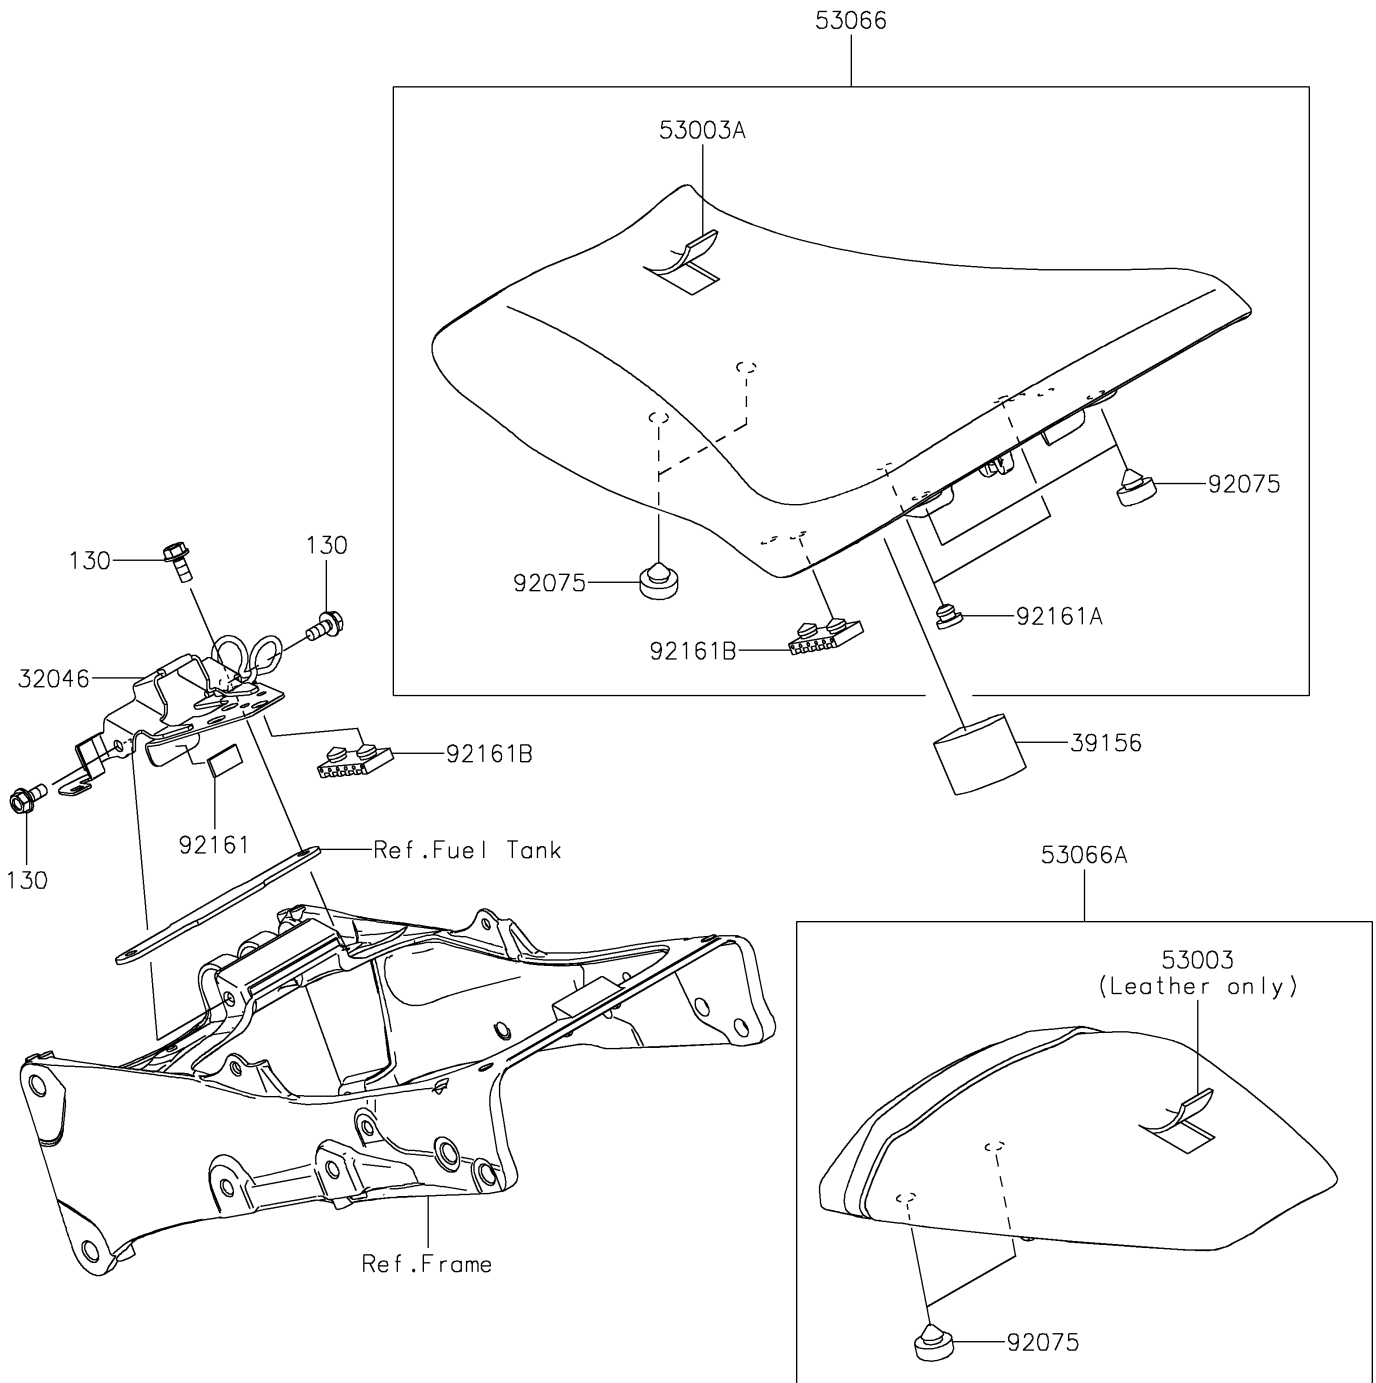

# 2024 Ninja® ZX-6R PARTS DIAGRAM

Seat

F2510

## 2024 Ninja® ZX-6R PARTS LIST

### Seat

ITEM NAME	PART NUMBER	QUANTITY
BRACKET-SEAT (Ref # 32046)	32046-0431	1
PAD (Ref # 39156)	39156-2465	1
LEATHER,RR SEAT,BLACK (Ref # 53003)	53003-0420-MA	1
LEATHER,FRONT SEAT,BLACK (Ref # 53003A)	53003-0471-MA	1
SEAT-ASSY,FR,BLACK (Ref # 53066)	53066-0606-MA	1
SEAT-ASSY,RR,BLACK+BLK (Ref # 53066A)	53066-0607-12Y	1
DAMPER,10X20X8 (Ref # 92075)	92075-1927	6
DAMPER (Ref # 92161)	92161-0726	1
DAMPER (Ref # 92161A)	92161-1084	2
DAMPER,SEAT (Ref # 92161B)	92161-1489	3
BOLT-FLANGED,6X14 (Ref # 130)	130BC0614	3