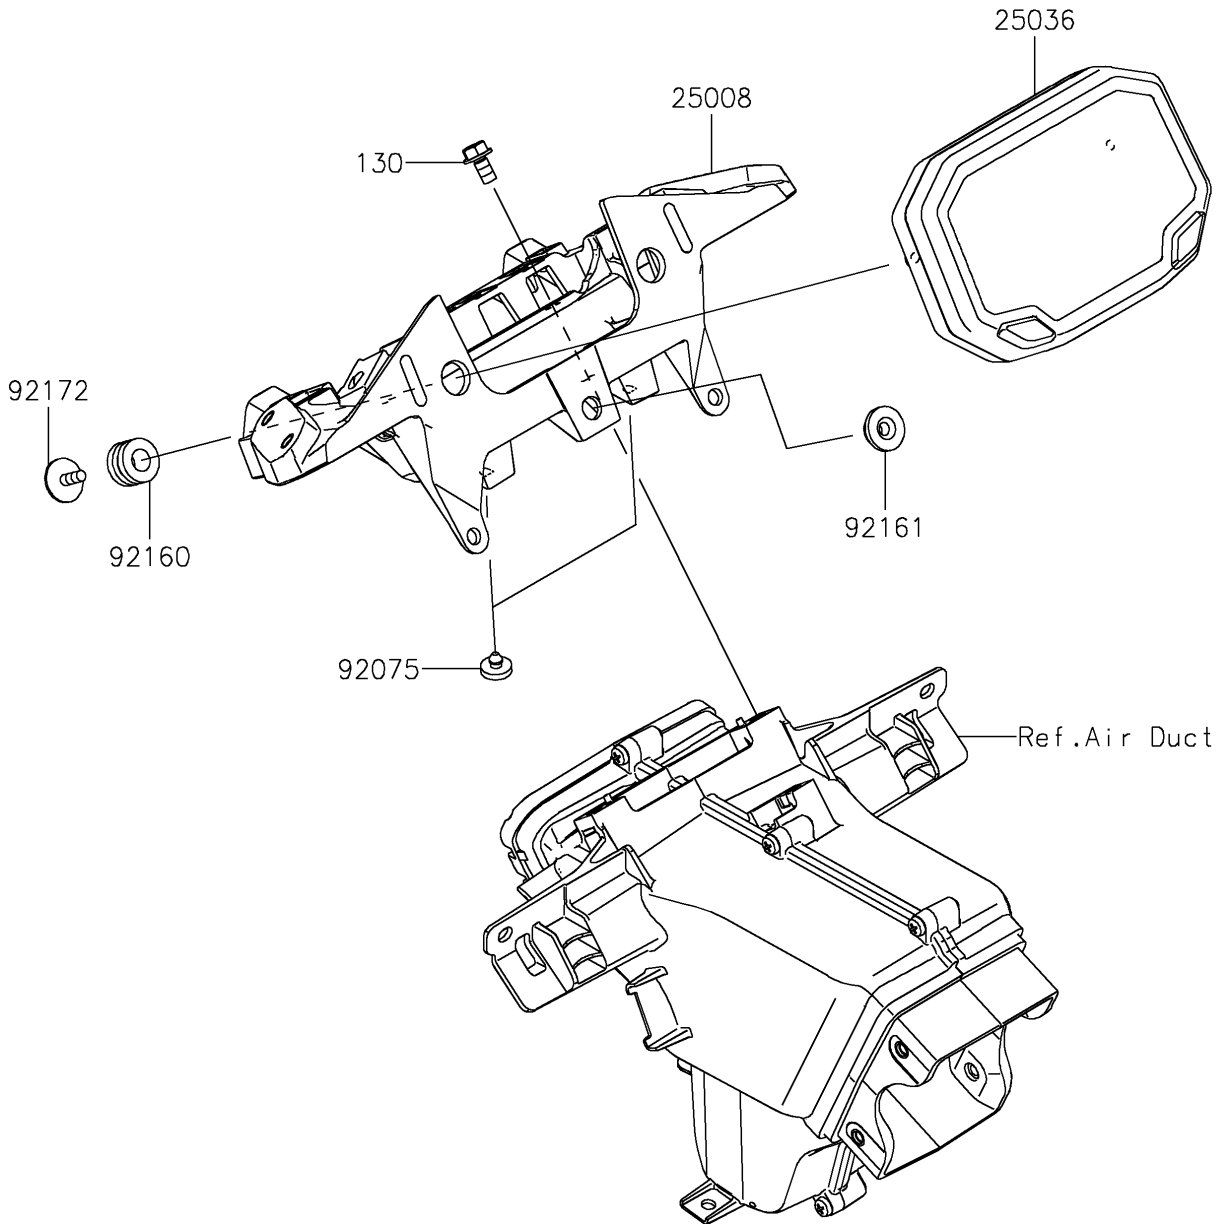

2024 Ninja® ZX-6R PARTS DIAGRAM

Meter(s)

F2530

2024 Ninja® ZX-6R PARTS LIST

Meter(s)

ITEM NAME	PART NUMBER	QUANTITY
BRACKET-METER (Ref # 25008)	25008-0311	1
METER-ASSY,TFT DISPLAY (Ref # 25036)	25036-0070	1
DAMPER,BOOST SENSOR (Ref # 92075)	92075-2113	2
DAMPER,10X20X12 (Ref # 92160)	92160-1167	2
DAMPER (Ref # 92161)	92161-1531	1
SCREW,CROSS,5X14 (Ref # 92172)	92172-1226	2
BOLT-FLANGED,6X12 (Ref # 130)	130BA0612	3