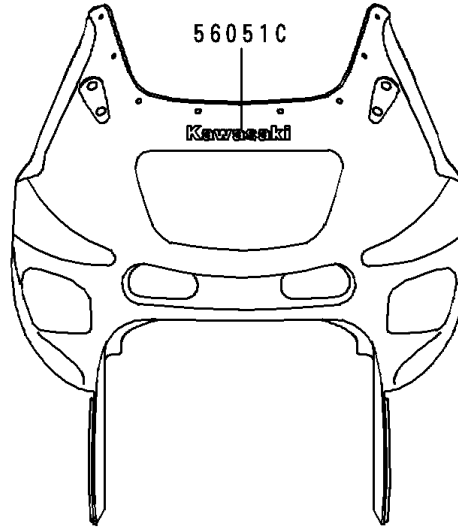

1996 Ninja® ZX™-6 PARTS DIAGRAM

Decals(Red)(ZX600-E4)

F2861

56051B

56051/A

1996 Ninja® ZX™-6 PARTS LIST

Decals(Red)(ZX600-E4)

ITEM NAME	PART NUMBER	QUANTITY
EMBLEM,FUEL TANK,KAWASAKI (Ref # 56014)	56014-1325	2
MARK,SIDE COVER,LH,ZX-6 (Ref # 56051)	56051-1363	1
MARK,SIDE COVER,RH,ZX-6 (Ref # 56051A)	56051-1364	1
MARK,LWR COWLING,NINJA (Ref # 56051B)	56051-1365	2
MARK,UPP COWLING,KAWASAKI (Ref # 56051C)	56051-1366	1
PATTERN,CNT COWLING,LH (Ref # 56061)	56061-1565	1
PATTERN,CNT COWLING,RH (Ref # 56061A)	56061-1566	1