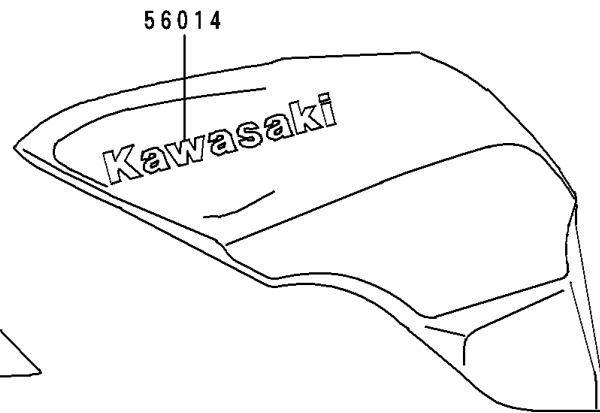

1996 Ninja® ZX™-6 PARTS DIAGRAM

Decals(Red)(ZX600-E4)

F2861

56051B

56051/A

1996 Ninja® ZX™-6 PARTS LIST

Decals(Red)(ZX600-E4)

ITEM NAME	PART NUMBER	QUANTITY
EMBLEM,FUEL TANK,KAWASAKI (Ref # 56014)	56014-1325	2
MARK,SIDE COVER,LH,ZX-6 (Ref # 56051)	56051-1363	1
MARK,SIDE COVER,RH,ZX-6 (Ref # 56051A)	56051-1364	1
MARK,LWR COWLING,NINJA (Ref # 56051B)	56051-1365	2
MARK,UPP COWLING,KAWASAKI (Ref # 56051C)	56051-1366	1
PATTERN,CNT COWLING,LH (Ref # 56061)	56061-1565	1
PATTERN,CNT COWLING,RH (Ref # 56061A)	56061-1566	1