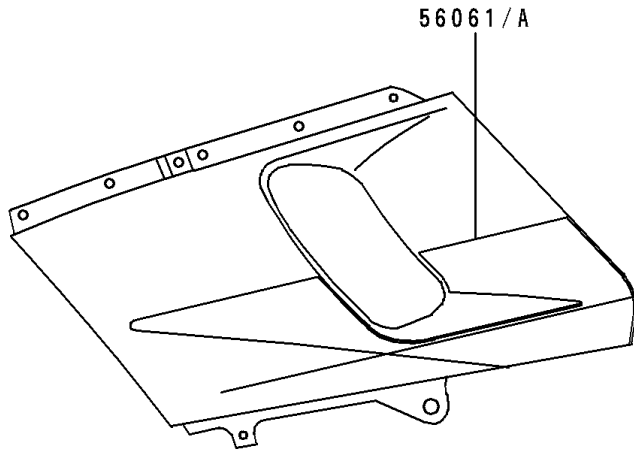

1996 Ninja® ZX™-6 PARTS DIAGRAM

Decals(Red)(ZX600-E4)

F2861

1996 Ninja® ZX™-6 PARTS LIST

Decals(Red)(ZX600-E4)

ITEM NAME	PART NUMBER	QUANTITY
EMBLEM,FUEL TANK,KAWASAKI (Ref # 56014)	56014-1325	2
MARK,SIDE COVER,LH,ZX-6 (Ref # 56051)	56051-1363	1
MARK,SIDE COVER,RH,ZX-6 (Ref # 56051A)	56051-1364	1
MARK,LWR COWLING,NINJA (Ref # 56051B)	56051-1365	2
MARK,UPP COWLING,KAWASAKI (Ref # 56051C)	56051-1366	1
PATTERN,CNT COWLING,LH (Ref # 56061)	56061-1565	1
PATTERN,CNT COWLING,RH (Ref # 56061A)	56061-1566	1