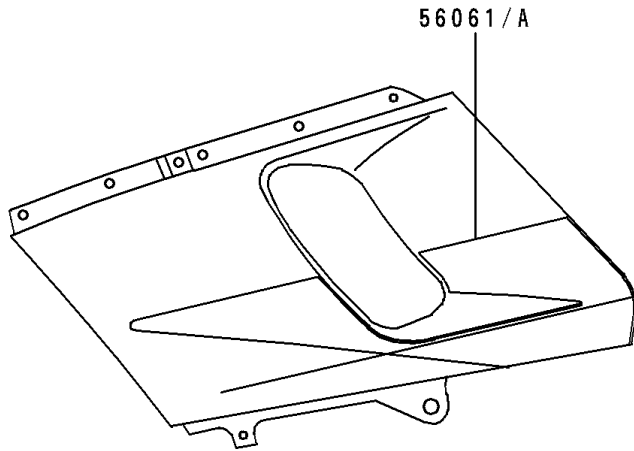

1996 Ninja® ZX™-6 PARTS DIAGRAM

Decals(Red)(ZX600-E4)

F2861

56051B

56051/A

1996 Ninja® ZX™-6 PARTS LIST

Decals(Red)(ZX600-E4)

ITEM NAME	PART NUMBER	QUANTITY
EMBLEM,FUEL TANK,KAWASAKI (Ref # 56014)	56014-1325	2
MARK,SIDE COVER,LH,ZX-6 (Ref # 56051)	56051-1363	1
MARK,SIDE COVER,RH,ZX-6 (Ref # 56051A)	56051-1364	1
MARK,LWR COWLING,NINJA (Ref # 56051B)	56051-1365	2
MARK,UPP COWLING,KAWASAKI (Ref # 56051C)	56051-1366	1
PATTERN,CNT COWLING,LH (Ref # 56061)	56061-1565	1
PATTERN,CNT COWLING,RH (Ref # 56061A)	56061-1566	1