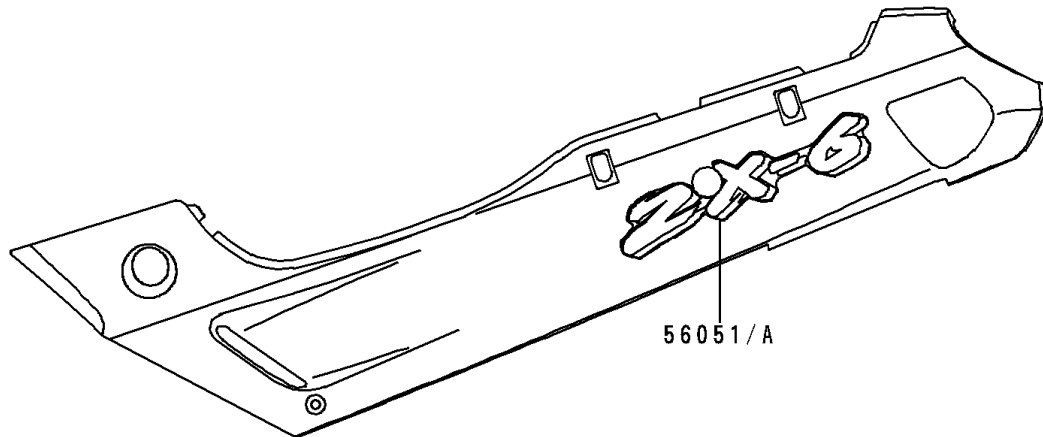

1996 Ninja® ZX™-6 PARTS DIAGRAM

Decals(Red)(ZX600-E4)

F2861

56051B

56051/A

1996 Ninja® ZX™-6 PARTS LIST

Decals(Red)(ZX600-E4)

ITEM NAME	PART NUMBER	QUANTITY
EMBLEM,FUEL TANK,KAWASAKI (Ref # 56014)	56014-1325	2
MARK,SIDE COVER,LH,ZX-6 (Ref # 56051)	56051-1363	1
MARK,SIDE COVER,RH,ZX-6 (Ref # 56051A)	56051-1364	1
MARK,LWR COWLING,NINJA (Ref # 56051B)	56051-1365	2
MARK,UPP COWLING,KAWASAKI (Ref # 56051C)	56051-1366	1
PATTERN,CNT COWLING,LH (Ref # 56061)	56061-1565	1
PATTERN,CNT COWLING,RH (Ref # 56061A)	56061-1566	1