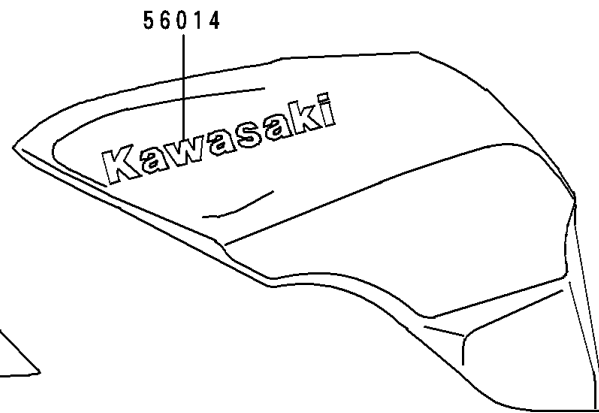

1996 Ninja® ZX™-6 PARTS DIAGRAM

Decals(Red)(ZX600-E4)

F2861

1996 Ninja® ZX™-6 PARTS LIST

Decals(Red)(ZX600-E4)

ITEM NAME	PART NUMBER	QUANTITY
EMBLEM,FUEL TANK,KAWASAKI (Ref # 56014)	56014-1325	2
MARK,SIDE COVER,LH,ZX-6 (Ref # 56051)	56051-1363	1
MARK,SIDE COVER,RH,ZX-6 (Ref # 56051A)	56051-1364	1
MARK,LWR COWLING,NINJA (Ref # 56051B)	56051-1365	2
MARK,UPP COWLING,KAWASAKI (Ref # 56051C)	56051-1366	1
PATTERN,CNT COWLING,LH (Ref # 56061)	56061-1565	1
PATTERN,CNT COWLING,RH (Ref # 56061A)	56061-1566	1