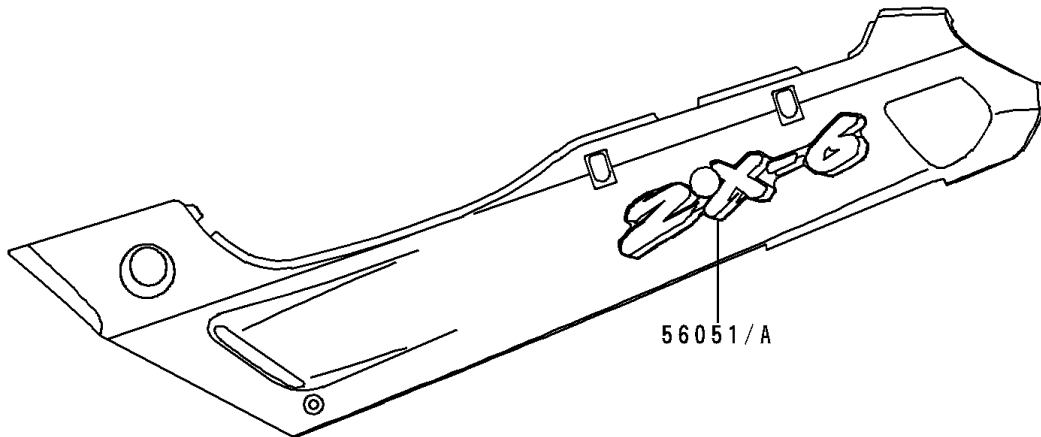

1996 Ninja® ZX™-6 PARTS DIAGRAM

Decals(Red)(ZX600-E4)

F2861

1996 Ninja® ZX™-6 PARTS LIST

Decals(Red)(ZX600-E4)

ITEM NAME	PART NUMBER	QUANTITY
EMBLEM,FUEL TANK,KAWASAKI (Ref # 56014)	56014-1325	2
MARK,SIDE COVER,LH,ZX-6 (Ref # 56051)	56051-1363	1
MARK,SIDE COVER,RH,ZX-6 (Ref # 56051A)	56051-1364	1
MARK,LWR COWLING,NINJA (Ref # 56051B)	56051-1365	2
MARK,UPP COWLING,KAWASAKI (Ref # 56051C)	56051-1366	1
PATTERN,CNT COWLING,LH (Ref # 56061)	56061-1565	1
PATTERN,CNT COWLING,RH (Ref # 56061A)	56061-1566	1