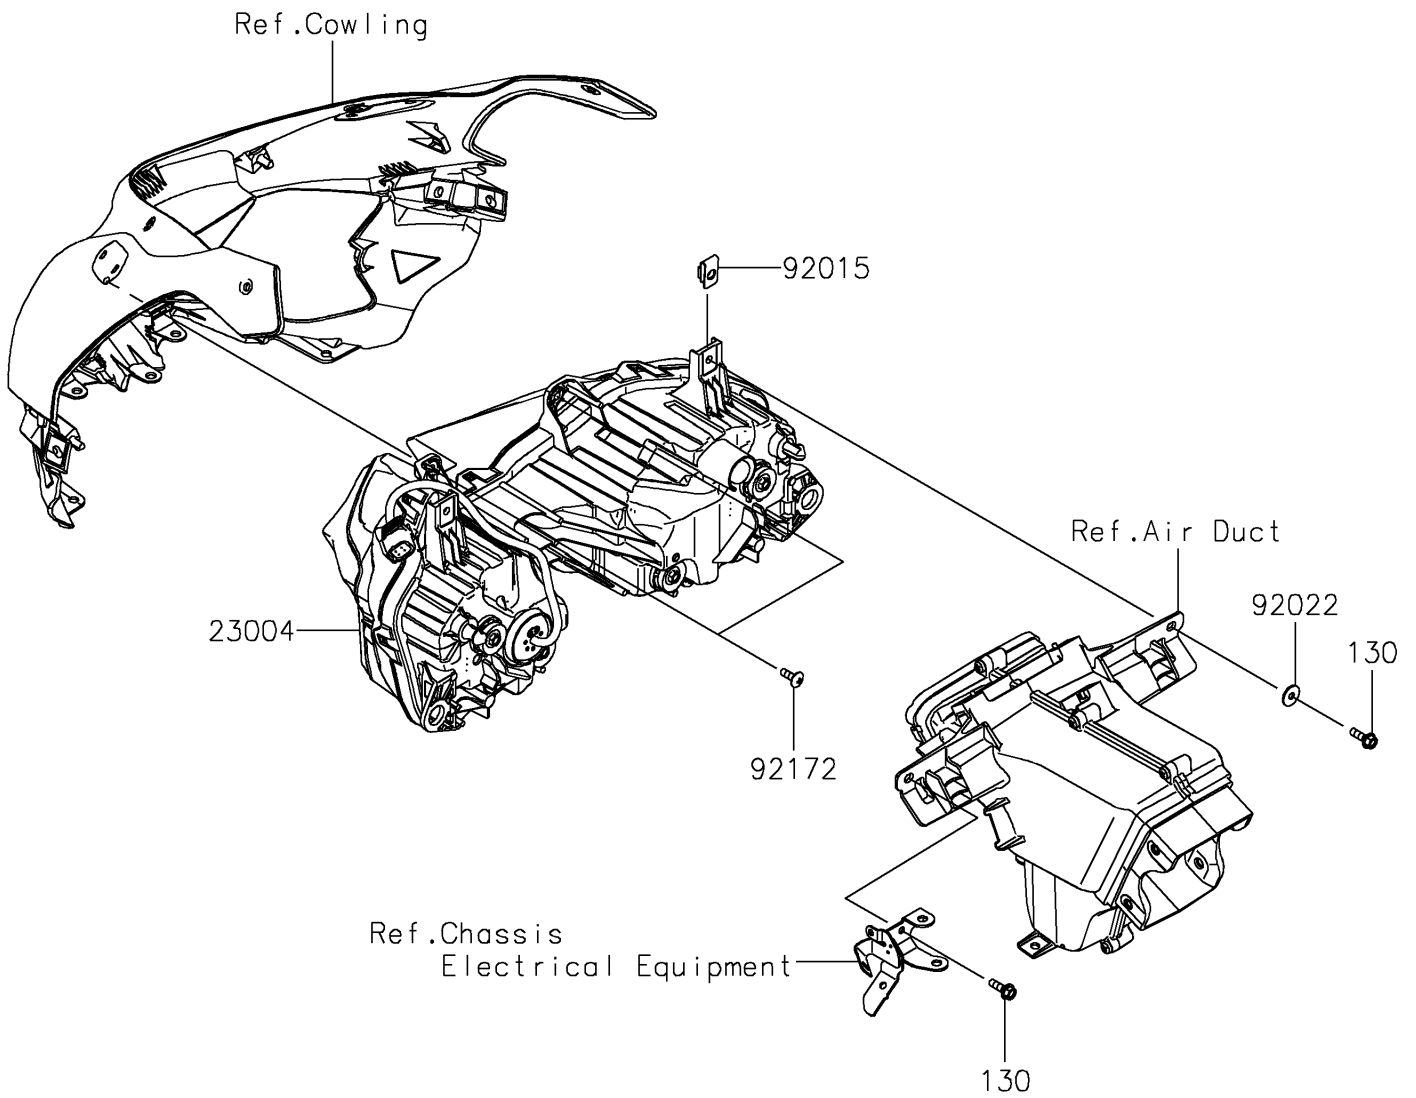

# 2024 NINJA® ZX™-6R PARTS DIAGRAM

Headlight(s)

F2710

## 2024 NINJA® ZX™ -6R PARTS LIST

### Headlight(s)

ITEM NAME	PART NUMBER	QUANTITY
LAMP-HEAD,LED (Ref # 23004)	23004-0441	1
NUT,5MM (Ref # 92015)	92015-1710	2
WASHER,5.2X16X1.2 (Ref # 92022)	92022-263	1
SCREW,TAPPING,5X14 (Ref # 92172)	92172-0265	2
BOLT-FLANGED,5X16 (Ref # 130)	130BA0516	2