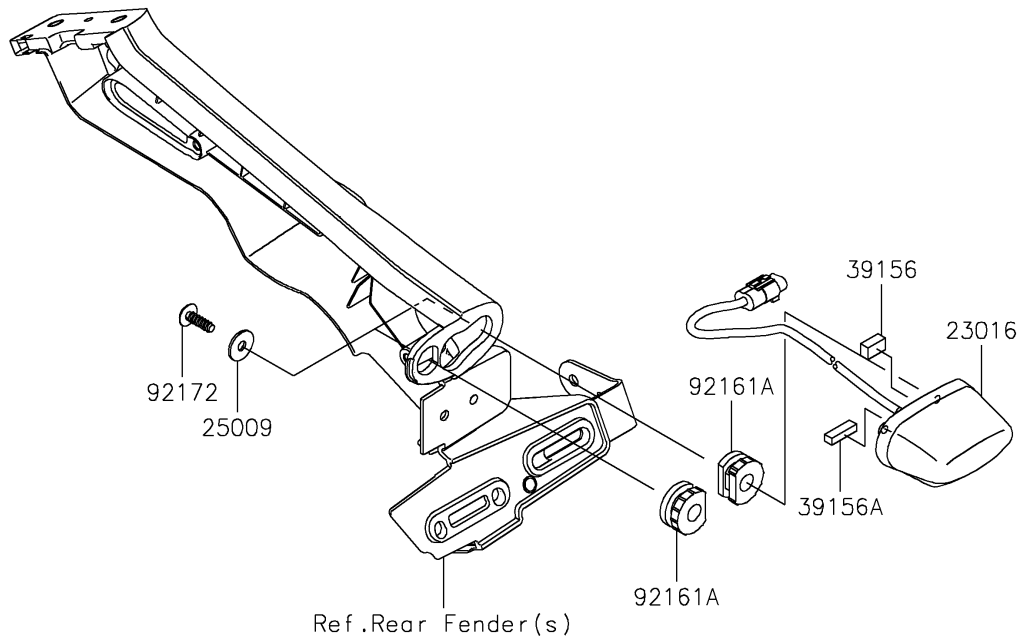

2024 NINJA® ZX™-6R PARTS DIAGRAM

Taillight(s)

F2720

2024 NINJA® ZX™-6R PARTS LIST

Taillight(s)

ITEM NAME	PART NUMBER	QUANTITY
LAMP-ASSY,LICENSE,LED (Ref # 23016)	23016-0637	1
LAMP-TAIL,LED (Ref # 23025)	23025-0400	1
BRACKET-TAIL LAMP (Ref # 23036)	23036-0040	1
WASHER,5.2X16X1.2 (Ref # 25009)	25009-004	2
PAD,7X12X5 (Ref # 39156)	39156-2292	1
PAD,4X17X5 (Ref # 39156A)	39156-2293	1
DAMPER (Ref # 92160)	92160-1190	1
DAMPER (Ref # 92161)	92161-0163	2
DAMPER,9X23X12 (Ref # 92161A)	92161-1885	2
SCREW,TAPPING,5X16 (Ref # 92172)	92172-0238	2
SCREW,TAPPING,5X10 (Ref # 92172A)	92172-0262	2
SCREW,TAPPING,WP,5X14 (Ref # 92172B)	92172-0441	2