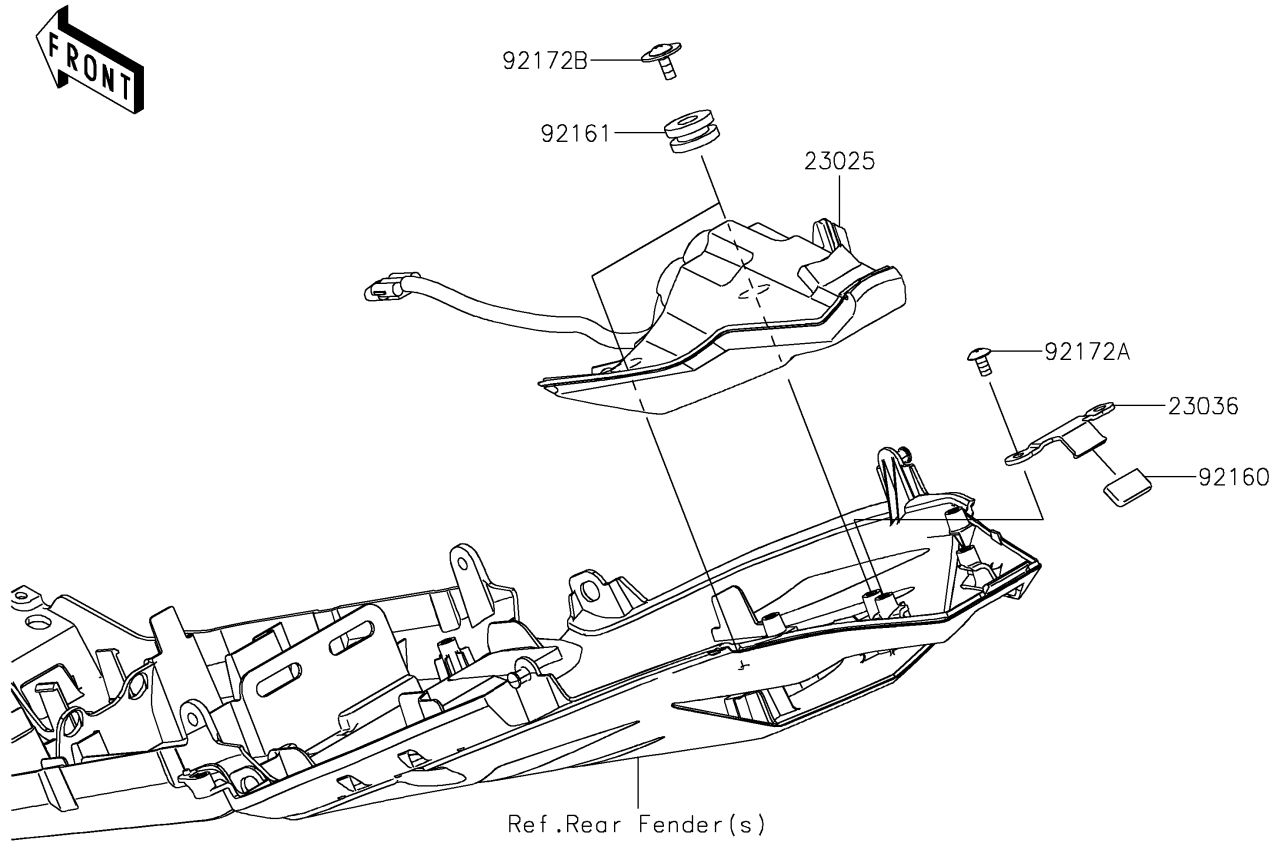

2024 NINJA® ZX™-6R PARTS DIAGRAM

Taillight(s)

F2720

2024 NINJA® ZX™-6R PARTS LIST

Taillight(s)

ITEM NAME	PART NUMBER	QUANTITY
LAMP-ASSY,LICENSE,LED (Ref # 23016)	23016-0637	1
LAMP-TAIL,LED (Ref # 23025)	23025-0400	1
BRACKET-TAIL LAMP (Ref # 23036)	23036-0040	1
WASHER,5.2X16X1.2 (Ref # 25009)	25009-004	2
PAD,7X12X5 (Ref # 39156)	39156-2292	1
PAD,4X17X5 (Ref # 39156A)	39156-2293	1
DAMPER (Ref # 92160)	92160-1190	1
DAMPER (Ref # 92161)	92161-0163	2
DAMPER,9X23X12 (Ref # 92161A)	92161-1885	2
SCREW,TAPPING,5X16 (Ref # 92172)	92172-0238	2
SCREW,TAPPING,5X10 (Ref # 92172A)	92172-0262	2
SCREW,TAPPING,WP,5X14 (Ref # 92172B)	92172-0441	2