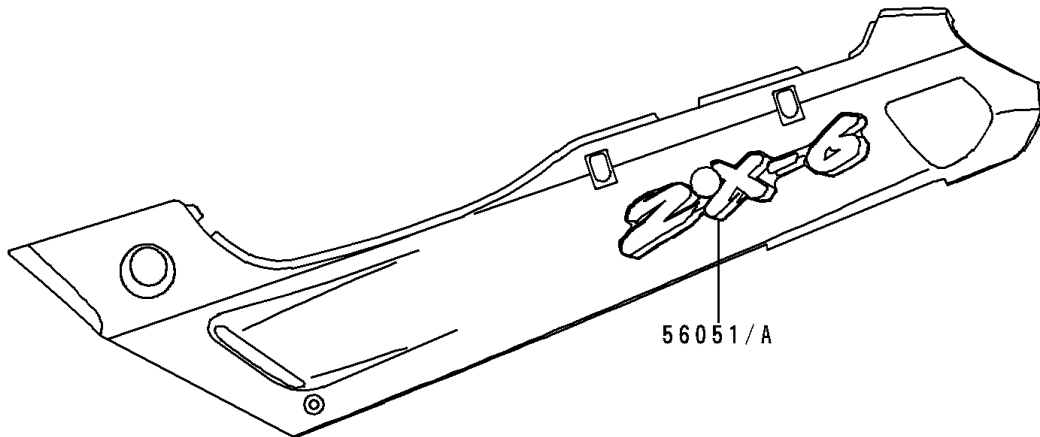

# 1996 Ninja® ZX™-6 PARTS DIAGRAM

Decals(Green)(ZX600-E4)

F2861A

56051B

56051/A

## 1996 Ninja® ZX™-6 PARTS LIST

Decals(Green)(ZX600-E4)

ITEM NAME	PART NUMBER	QUANTITY
EMBLEM,FUEL TANK,KAWASAKI (Ref # 56014)	56014-1326	2
MARK,SIDE COVER,LH,ZX-6 (Ref # 56051)	56051-1367	1
MARK,SIDE COVER,RH,ZX-6 (Ref # 56051A)	56051-1368	1
MARK,LWR COWLING,NINJA (Ref # 56051B)	56051-1369	2
MARK,UPP COWLING,KAWASAKI (Ref # 56051C)	56051-1370	1
PATTERN,CNT COWLING,LH (Ref # 56061)	56061-1567	1
PATTERN,CNT COWLING,RH (Ref # 56061A)	56061-1568	1