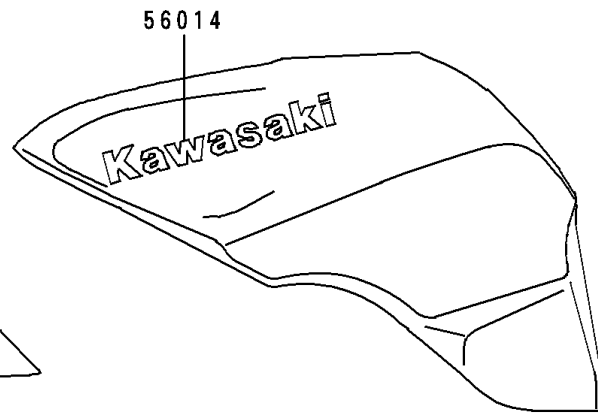

1996 Ninja® ZX™-6 PARTS DIAGRAM

Decals(Green)(ZX600-E4)

F2861A

56051B

56051/A

1996 Ninja® ZX™-6 PARTS LIST

Decals(Green)(ZX600-E4)

ITEM NAME	PART NUMBER	QUANTITY
EMBLEM,FUEL TANK,KAWASAKI (Ref # 56014)	56014-1326	2
MARK,SIDE COVER,LH,ZX-6 (Ref # 56051)	56051-1367	1
MARK,SIDE COVER,RH,ZX-6 (Ref # 56051A)	56051-1368	1
MARK,LWR COWLING,NINJA (Ref # 56051B)	56051-1369	2
MARK,UPP COWLING,KAWASAKI (Ref # 56051C)	56051-1370	1
PATTERN,CNT COWLING,LH (Ref # 56061)	56061-1567	1
PATTERN,CNT COWLING,RH (Ref # 56061A)	56061-1568	1