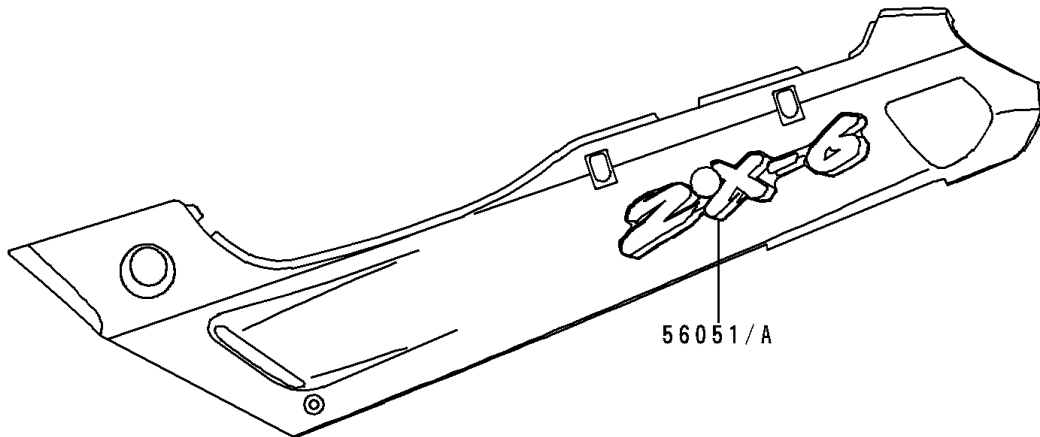

1996 Ninja® ZX™-6 PARTS DIAGRAM

Decals(Green)(ZX600-E4)

F2861A

56051B

56051/A

1996 Ninja® ZX™-6 PARTS LIST

Decals(Green)(ZX600-E4)

ITEM NAME	PART NUMBER	QUANTITY
EMBLEM,FUEL TANK,KAWASAKI (Ref # 56014)	56014-1326	2
MARK,SIDE COVER,LH,ZX-6 (Ref # 56051)	56051-1367	1
MARK,SIDE COVER,RH,ZX-6 (Ref # 56051A)	56051-1368	1
MARK,LWR COWLING,NINJA (Ref # 56051B)	56051-1369	2
MARK,UPP COWLING,KAWASAKI (Ref # 56051C)	56051-1370	1
PATTERN,CNT COWLING,LH (Ref # 56061)	56061-1567	1
PATTERN,CNT COWLING,RH (Ref # 56061A)	56061-1568	1