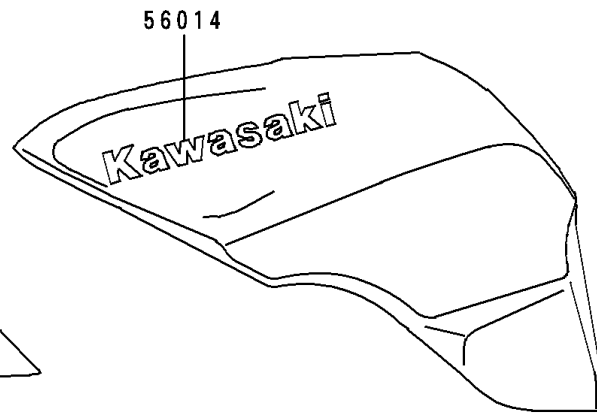

# 1996 Ninja® ZX™-6 PARTS DIAGRAM

Decals(Green)(ZX600-E4)

F2861A

56051B

56051/A

## 1996 Ninja® ZX™-6 PARTS LIST

Decals(Green)(ZX600-E4)

ITEM NAME	PART NUMBER	QUANTITY
EMBLEM,FUEL TANK,KAWASAKI (Ref # 56014)	56014-1326	2
MARK,SIDE COVER,LH,ZX-6 (Ref # 56051)	56051-1367	1
MARK,SIDE COVER,RH,ZX-6 (Ref # 56051A)	56051-1368	1
MARK,LWR COWLING,NINJA (Ref # 56051B)	56051-1369	2
MARK,UPP COWLING,KAWASAKI (Ref # 56051C)	56051-1370	1
PATTERN,CNT COWLING,LH (Ref # 56061)	56061-1567	1
PATTERN,CNT COWLING,RH (Ref # 56061A)	56061-1568	1