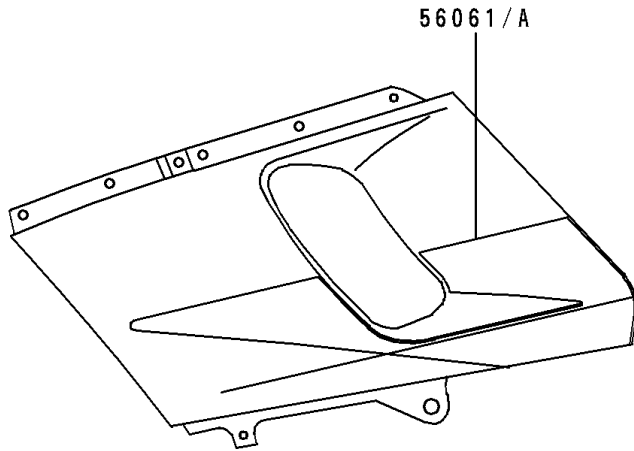

# 1996 Ninja® ZX™-6 PARTS DIAGRAM

Decals(Green)(ZX600-E4)

F2861A

56051B

56051/A

## 1996 Ninja® ZX™-6 PARTS LIST

Decals(Green)(ZX600-E4)

ITEM NAME	PART NUMBER	QUANTITY
EMBLEM,FUEL TANK,KAWASAKI (Ref # 56014)	56014-1326	2
MARK,SIDE COVER,LH,ZX-6 (Ref # 56051)	56051-1367	1
MARK,SIDE COVER,RH,ZX-6 (Ref # 56051A)	56051-1368	1
MARK,LWR COWLING,NINJA (Ref # 56051B)	56051-1369	2
MARK,UPP COWLING,KAWASAKI (Ref # 56051C)	56051-1370	1
PATTERN,CNT COWLING,LH (Ref # 56061)	56061-1567	1
PATTERN,CNT COWLING,RH (Ref # 56061A)	56061-1568	1