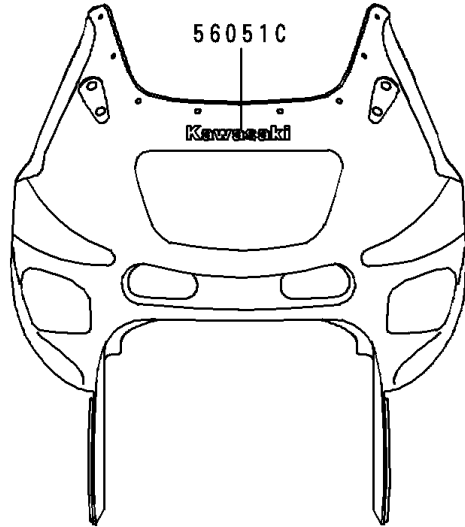

1996 Ninja® ZX™-6 PARTS DIAGRAM

Decals(Green)(ZX600-E4)

F2861A

56051B

56051/A

1996 Ninja® ZX™-6 PARTS LIST

Decals(Green)(ZX600-E4)

ITEM NAME	PART NUMBER	QUANTITY
EMBLEM,FUEL TANK,KAWASAKI (Ref # 56014)	56014-1326	2
MARK,SIDE COVER,LH,ZX-6 (Ref # 56051)	56051-1367	1
MARK,SIDE COVER,RH,ZX-6 (Ref # 56051A)	56051-1368	1
MARK,LWR COWLING,NINJA (Ref # 56051B)	56051-1369	2
MARK,UPP COWLING,KAWASAKI (Ref # 56051C)	56051-1370	1
PATTERN,CNT COWLING,LH (Ref # 56061)	56061-1567	1
PATTERN,CNT COWLING,RH (Ref # 56061A)	56061-1568	1