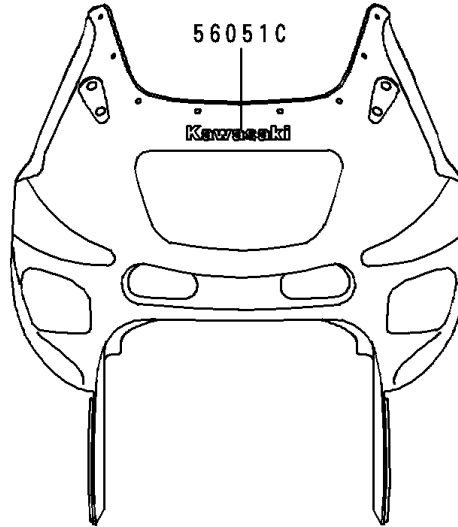

# 1996 Ninja® ZX™-6 PARTS DIAGRAM

Decals(Green)(ZX600-E4)

F2861A

56051B

56051/A

## 1996 Ninja® ZX™-6 PARTS LIST

Decals(Green)(ZX600-E4)

ITEM NAME	PART NUMBER	QUANTITY
EMBLEM,FUEL TANK,KAWASAKI (Ref # 56014)	56014-1326	2
MARK,SIDE COVER,LH,ZX-6 (Ref # 56051)	56051-1367	1
MARK,SIDE COVER,RH,ZX-6 (Ref # 56051A)	56051-1368	1
MARK,LWR COWLING,NINJA (Ref # 56051B)	56051-1369	2
MARK,UPP COWLING,KAWASAKI (Ref # 56051C)	56051-1370	1
PATTERN,CNT COWLING,LH (Ref # 56061)	56061-1567	1
PATTERN,CNT COWLING,RH (Ref # 56061A)	56061-1568	1