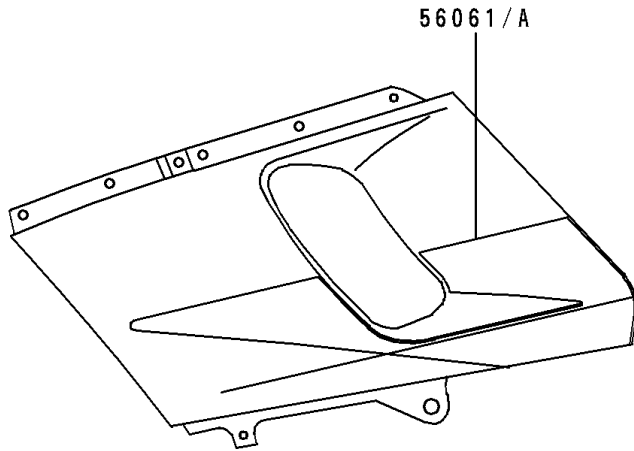

1996 Ninja® ZX™-6 PARTS DIAGRAM

Decals(Green)(ZX600-E4)

F2861A

56051B

56051/A

1996 Ninja® ZX™-6 PARTS LIST

Decals(Green)(ZX600-E4)

ITEM NAME	PART NUMBER	QUANTITY
EMBLEM,FUEL TANK,KAWASAKI (Ref # 56014)	56014-1326	2
MARK,SIDE COVER,LH,ZX-6 (Ref # 56051)	56051-1367	1
MARK,SIDE COVER,RH,ZX-6 (Ref # 56051A)	56051-1368	1
MARK,LWR COWLING,NINJA (Ref # 56051B)	56051-1369	2
MARK,UPP COWLING,KAWASAKI (Ref # 56051C)	56051-1370	1
PATTERN,CNT COWLING,LH (Ref # 56061)	56061-1567	1
PATTERN,CNT COWLING,RH (Ref # 56061A)	56061-1568	1