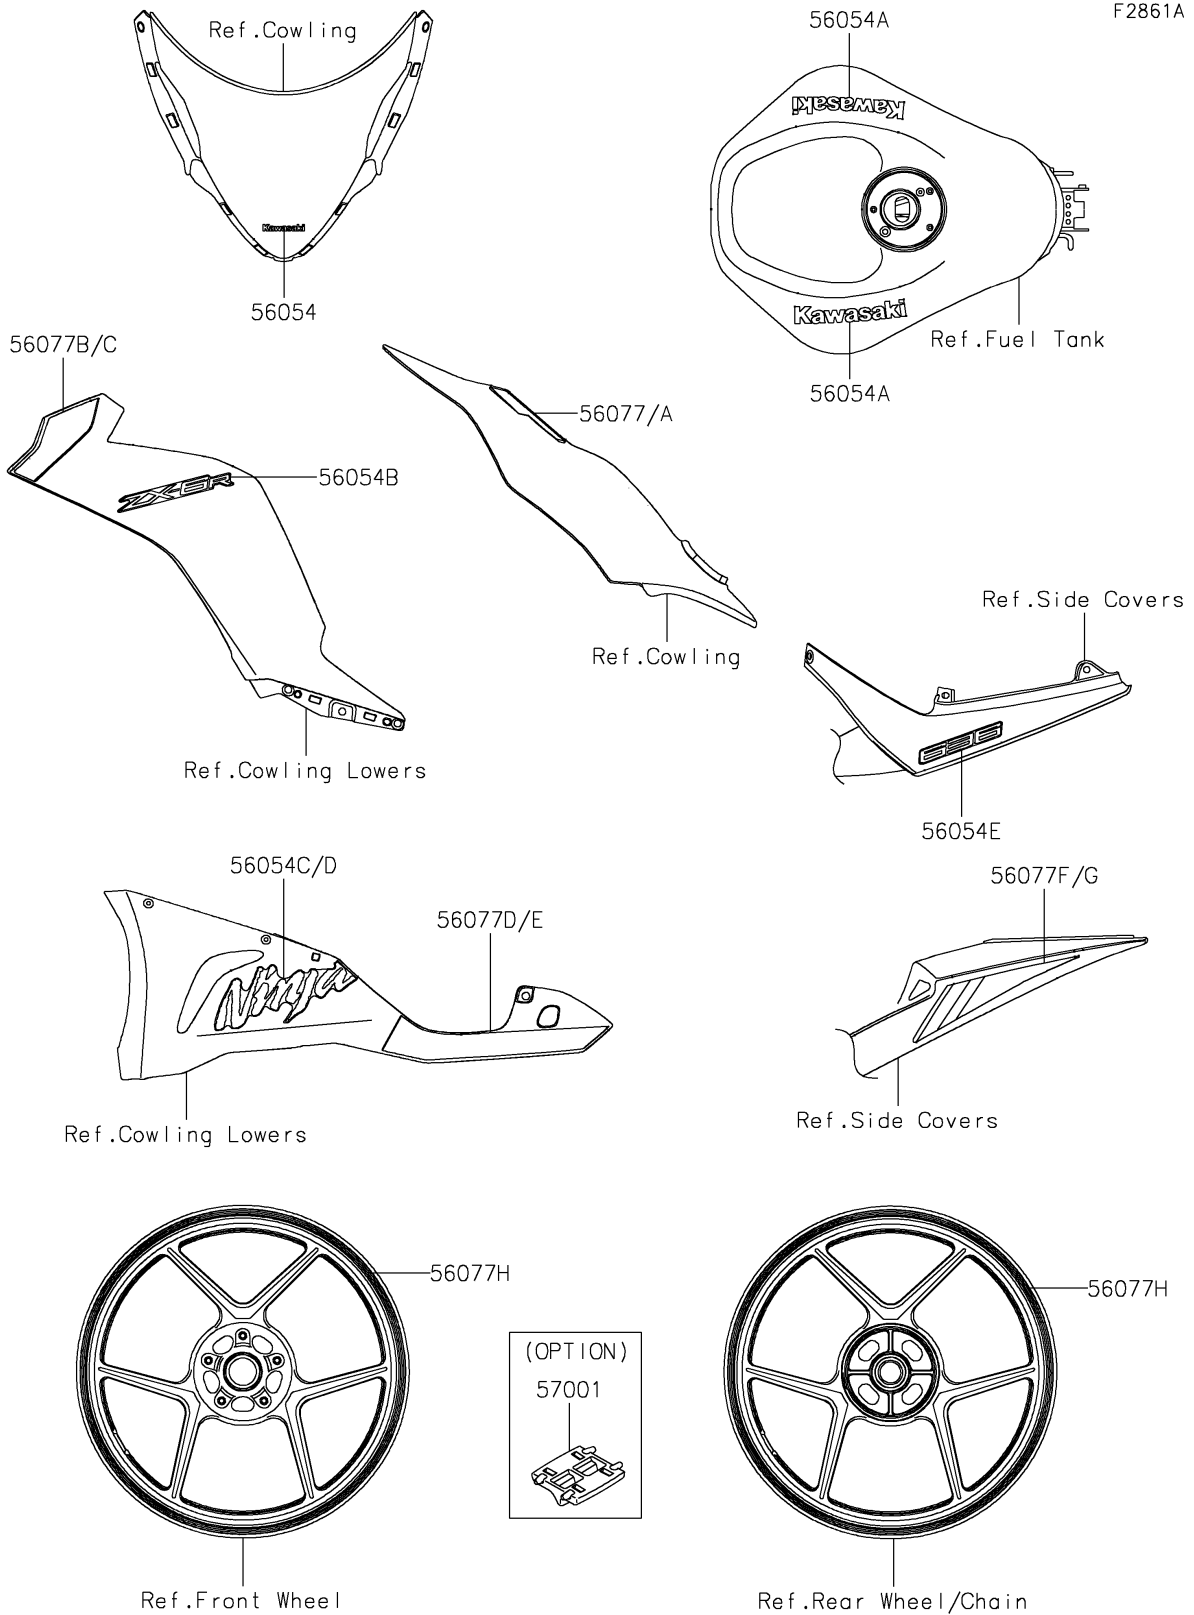

2024 Ninja® ZX-6R PARTS DIAGRAM

Decals(Black)

F2861A

2024 Ninja® ZX-6R PARTS LIST

Decals(Black)

ITEM NAME	PART NUMBER	QUANTITY
MARK,WINDSHIELD,KAWASAKI (Ref # 56054)	56054-2509	1
MARK,FUEL TANK,KAWASAKI (Ref # 56054A)	56054-3982	2
MARK,SIDE COWL.,ZX-6R (Ref # 56054B)	56054-3983	2
MARK,LWR COWL.,LH,NINJA (Ref # 56054C)	56054-3984	1
MARK,LWR COWL.,RH,NINJA (Ref # 56054D)	56054-3985	1
MARK,TAIL COVER,636 (Ref # 56054E)	56054-3986	2
PATTERN,SIDE COVER,LH (Ref # 56077)	56077-0503	1
PATTERN,SIDE COVER,RH (Ref # 56077A)	56077-0504	1
PATTERN,SIDE COWL.,LH,OUTER (Ref # 56077B)	56077-0507	1
PATTERN,SIDE COWL.,RH,OUTER (Ref # 56077C)	56077-0508	1
PATTERN,LWR COWL.,LH (Ref # 56077D)	56077-0509	1
PATTERN,LWR COWL.,RH (Ref # 56077E)	56077-0510	1
PATTERN,TAIL COVER,LH (Ref # 56077F)	56077-0511	1
PATTERN,TAIL COVER,RH (Ref # 56077G)	56077-0512	1
PATTERN,WHEEL,SIL/BLK,4X1350 (Ref # 56077H)	56077-0524	4
RIM STRIPE APPLICATOR (Ref # 57001)	57001-1752	AR