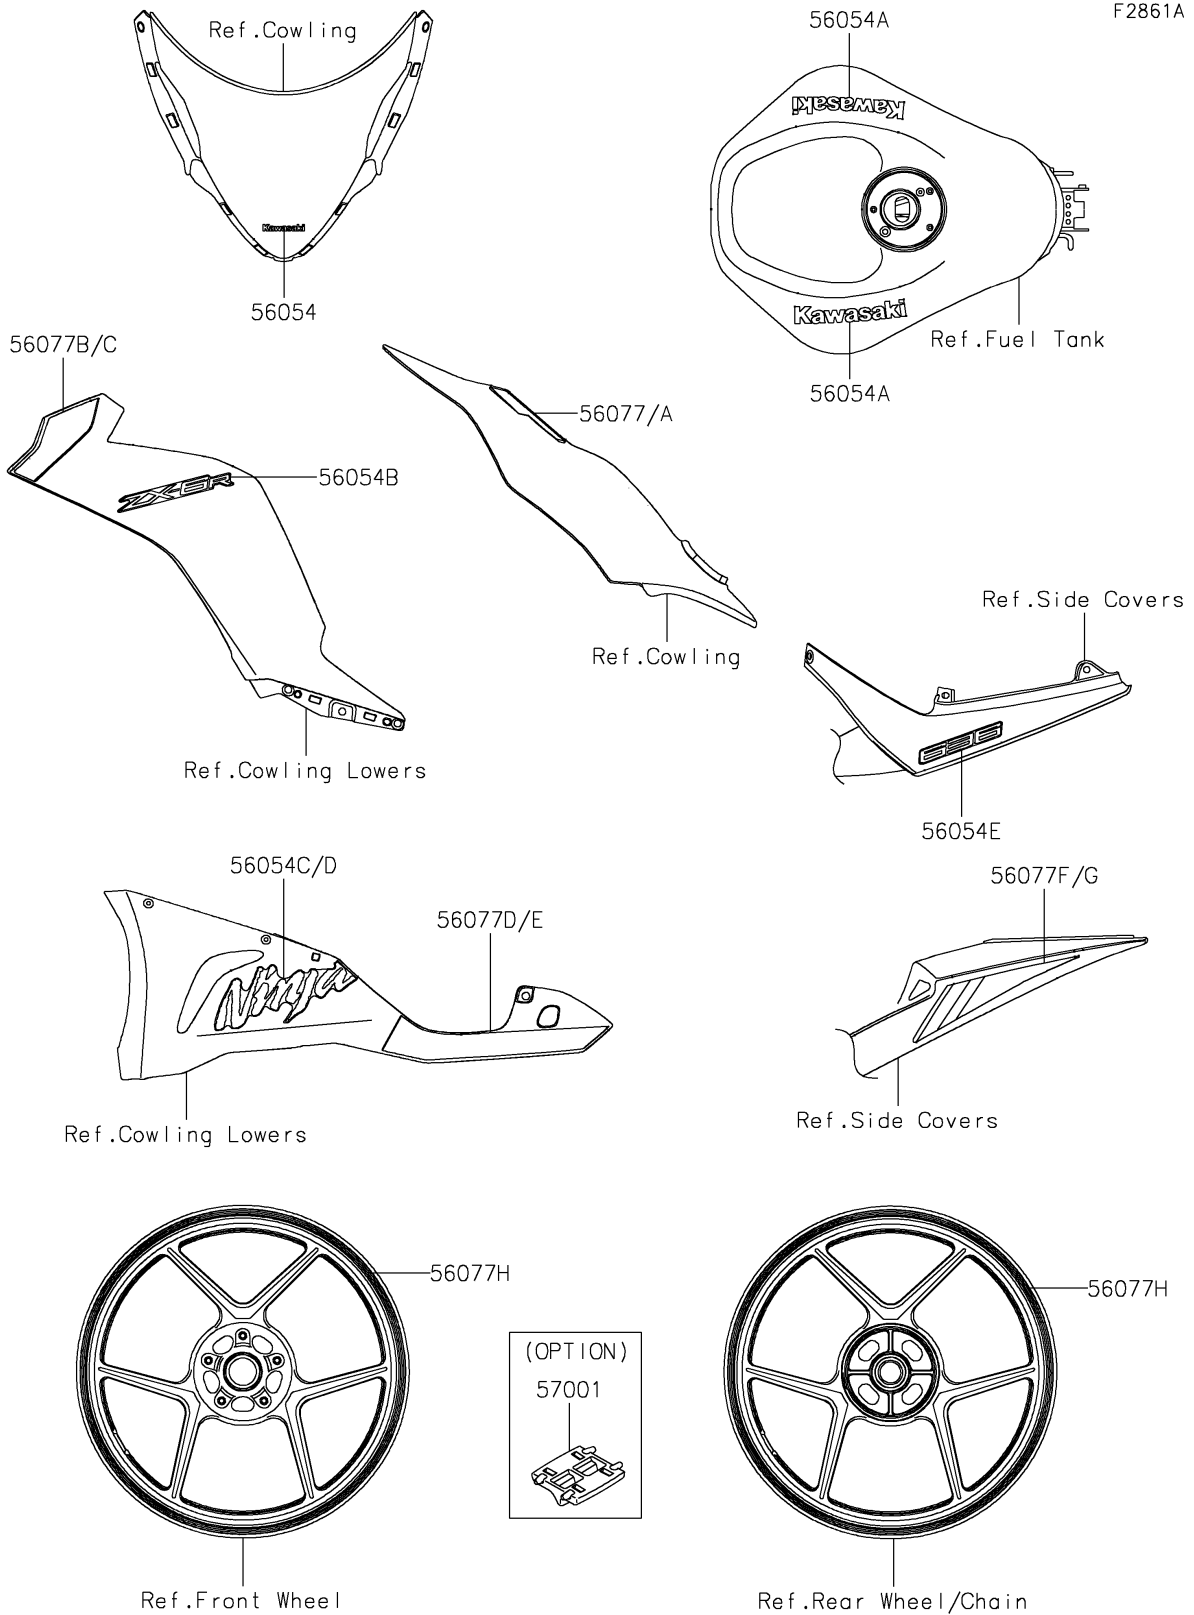

2024 Ninja® ZX-6R PARTS DIAGRAM

Decals(Black)

2024 Ninja® ZX-6R PARTS LIST

Decals(Black)

ITEM NAME	PART NUMBER	QUANTITY
MARK,WINDSHIELD,KAWASAKI (Ref # 56054)	56054-2509	1
MARK,FUEL TANK,KAWASAKI (Ref # 56054A)	56054-3982	2
MARK,SIDE COWL.,ZX-6R (Ref # 56054B)	56054-3983	2
MARK,LWR COWL.,LH,NINJA (Ref # 56054C)	56054-3984	1
MARK,LWR COWL.,RH,NINJA (Ref # 56054D)	56054-3985	1
MARK,TAIL COVER,636 (Ref # 56054E)	56054-3986	2
PATTERN,SIDE COVER,LH (Ref # 56077)	56077-0503	1
PATTERN,SIDE COVER,RH (Ref # 56077A)	56077-0504	1
PATTERN,SIDE COWL.,LH,OUTER (Ref # 56077B)	56077-0507	1
PATTERN,SIDE COWL.,RH,OUTER (Ref # 56077C)	56077-0508	1
PATTERN,LWR COWL.,LH (Ref # 56077D)	56077-0509	1
PATTERN,LWR COWL.,RH (Ref # 56077E)	56077-0510	1
PATTERN,TAIL COVER,LH (Ref # 56077F)	56077-0511	1
PATTERN,TAIL COVER,RH (Ref # 56077G)	56077-0512	1
PATTERN,WHEEL,SIL/BLK,4X1350 (Ref # 56077H)	56077-0524	4
RIM STRIPE APPLICATOR (Ref # 57001)	57001-1752	AR