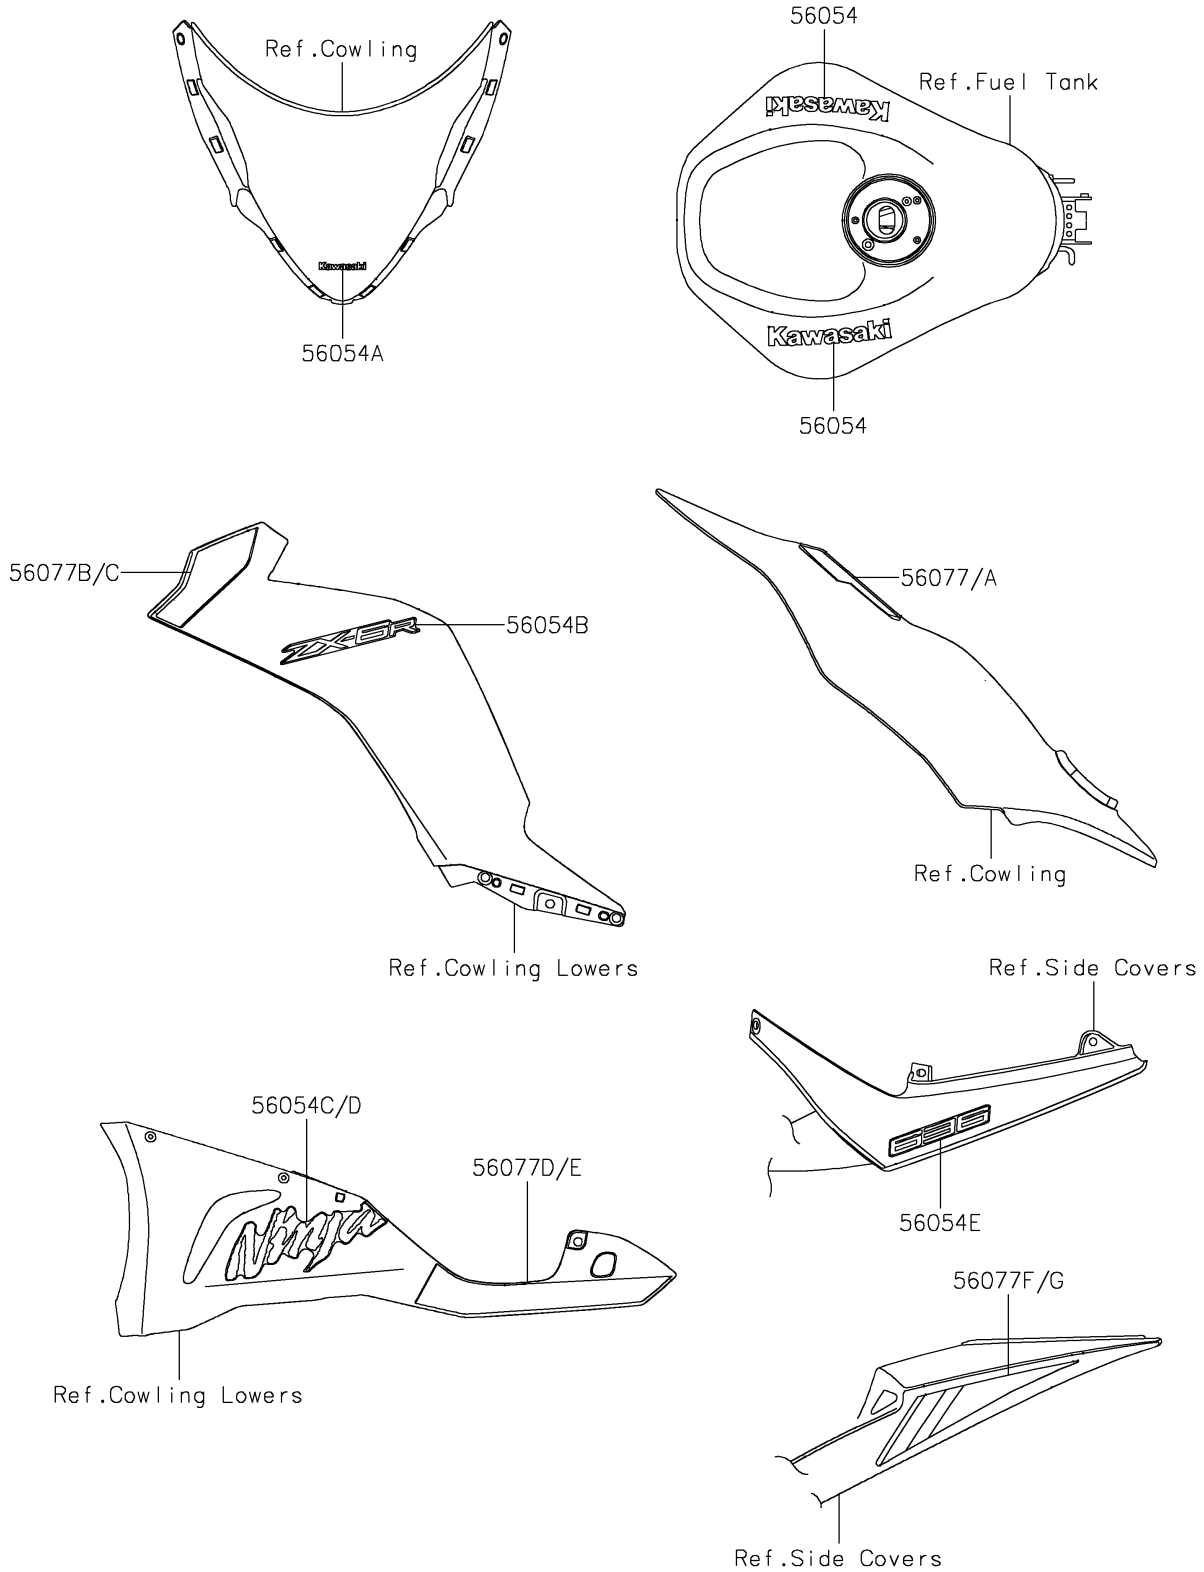

2024 Ninja® ZX-6R PARTS DIAGRAM

Decals(White)

F2861B

2024 Ninja® ZX-6R PARTS LIST

Decals(White)

ITEM NAME	PART NUMBER	QUANTITY
MARK,FUEL TANK,KAWASAKI (Ref # 56054)	56054-2424	2
MARK,WINDSHIELD,KAWASAKI (Ref # 56054A)	56054-2509	1
MARK,SIDE COWL.,ZX-6R (Ref # 56054B)	56054-3987	2
MARK,LWR COWL.,LH,NINJA (Ref # 56054C)	56054-3988	1
MARK,LWR COWL.,RH,NINJA (Ref # 56054D)	56054-3989	1
MARK,TAIL COVER,636 (Ref # 56054E)	56054-3990	2
PATTERN,SIDE COVER,LH (Ref # 56077)	56077-0513	1
PATTERN,SIDE COVER,RH (Ref # 56077A)	56077-0514	1
PATTERN,SIDE COWL.,LH,OUTER (Ref # 56077B)	56077-0517	1
PATTERN,SIDE COWL.,RH,OUTER (Ref # 56077C)	56077-0518	1
PATTERN,LWR COWL.,LH (Ref # 56077D)	56077-0519	1
PATTERN,LWR COWL.,RH (Ref # 56077E)	56077-0520	1
PATTERN,TAIL COVER,LH (Ref # 56077F)	56077-0521	1
PATTERN,TAIL COVER,RH (Ref # 56077G)	56077-0522	1