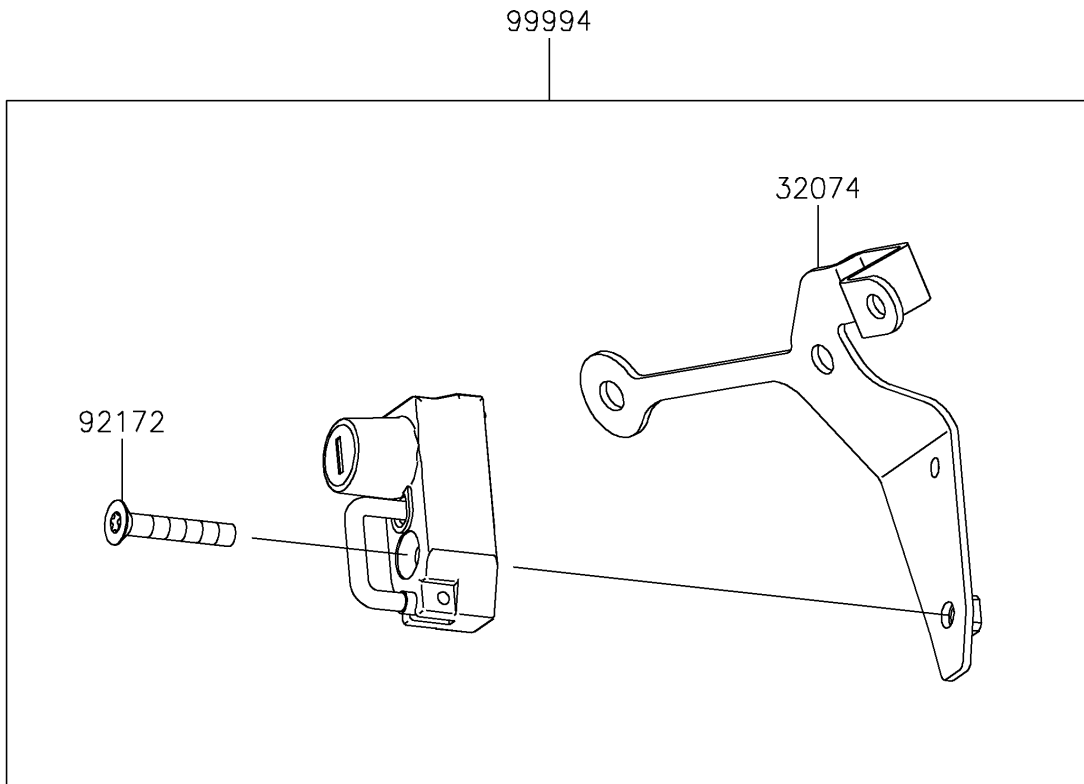

2024 Ninja® ZX-6R PARTS DIAGRAM

Accessory(Helmet Lock)

F2910D

2024 Ninja® ZX-6R PARTS LIST

Accessory(Helmet Lock)

ITEM NAME	PART NUMBER	QUANTITY
BRACKET-LOCK,HELMET (Ref # 32074)	32074-0027	1
SCREW,HEXLOBE,6X35 (Ref # 92172)	92172-0835	1
HELMET LOCK (Ref # 99994)	99994-1934	1