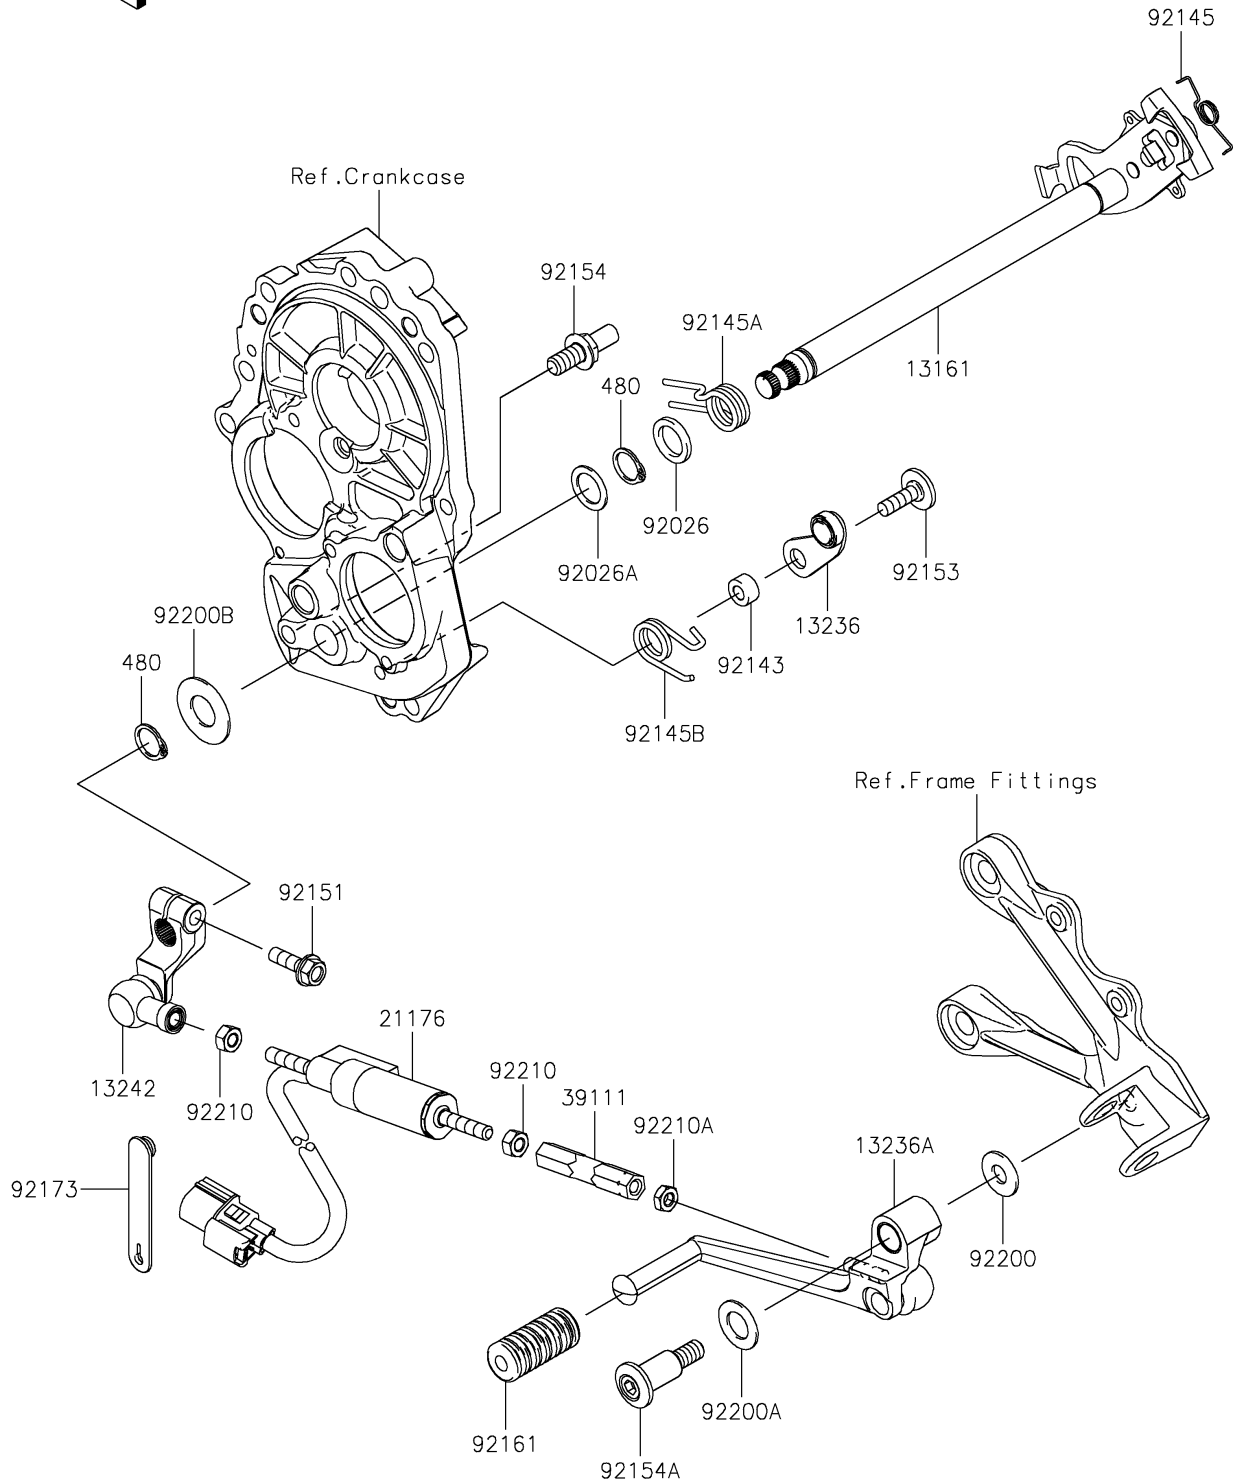

2025 Ninja ZX-6R PARTS DIAGRAM

Gear Change Mechanism

E1370

2025 Ninja ZX-6R PARTS LIST

Gear Change Mechanism

| ITEM NAME | PART NUMBER | QUANTITY |
|--|-------------|----------|
| LEVER-COMP-CHANGE SHAFT (Ref # 13161) | 13161-0611 | 1 |
| LEVER-COMP,POSITION (Ref # 13236) | 13236-0114 | 1 |
| LEVER-COMP,CHANGE PEDAL (Ref # 13236A) | 13236-0809 | 1 |
| LEVER-ASSY-CHANGE (Ref # 13242) | 13242-0155 | 1 |
| SENSOR,QUICK SHIFTER (Ref # 21176) | 21176-1201 | 1 |
| ROD-TIE (Ref # 39111) | 39111-0360 | 1 |
| SPACER,14X20X2.3 (Ref # 92026) | 92026-0107 | 1 |
| SPACER,14X20X1.0 (Ref # 92026A) | 92026-1534 | 1 |
| COLLAR (Ref # 92143) | 92143-1595 | 1 |
| SPRING (Ref # 92145) | 92145-0414 | 1 |
| SPRING,RETURN (Ref # 92145A) | 92145-0415 | 1 |
| SPRING,DRUM POSITION (Ref # 92145B) | 92145-0717 | 1 |
| BOLT,FLANGED,6X20 (Ref # 92151) | 92151-1226 | 1 |
| BOLT,6X20 (Ref # 92153) | 92153-1505 | 1 |
| BOLT,RETURN SPRING (Ref # 92154) | 92154-1838 | 1 |
| BOLT,SOCKET,8X37 (Ref # 92154A) | 92154-4342 | 1 |
| DAMPER,CHANGE PEDAL (Ref # 92161) | 92161-2389 | 1 |
| CLAMP (Ref # 92173) | 92173-1526 | 1 |
| WASHER,8.5X20X1.5 (Ref # 92200) | 92200-0198 | 1 |
| WASHER,12.5X22X1.2 (Ref # 92200A) | 92200-0199 | 1 |
| WASHER (Ref # 92200B) | 92200-0265 | 1 |
| NUT,6MM (Ref # 92210) | 92210-1100 | 2 |
| NUT,LEFT HANDED,6MM (Ref # 92210A) | 92210-1101 | 1 |
| CIRCLIP-TYPE-C,14MM (Ref # 480) | 480J1400 | 2 |