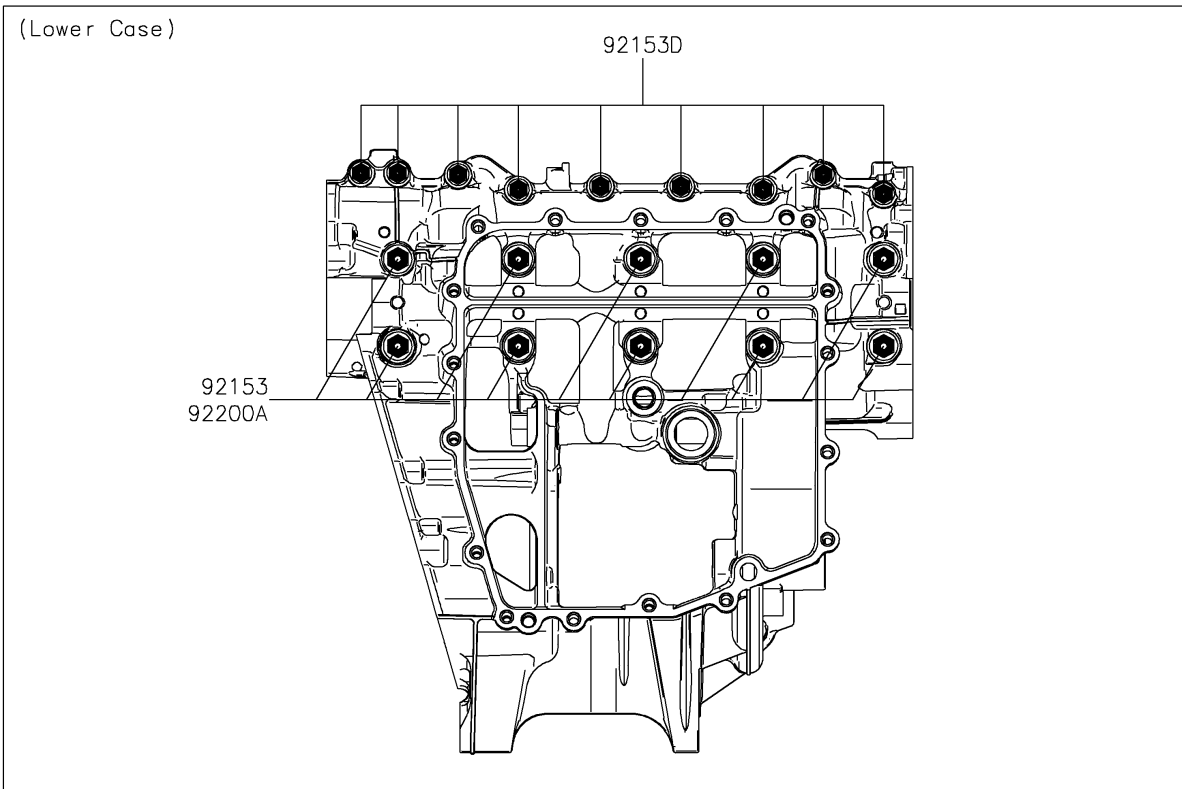

# 2025 Ninja ZX-6R PARTS DIAGRAM

## Crankcase Bolt Pattern

E1412

### Crankcase Bolt Pattern

ITEM NAME	PART NUMBER	QUANTITY
BOLT,FLANGED,8X95 (Ref # 92153)	92153-1631	10
BOLT,FLANGED,8X90 (Ref # 92153A)	92153-1632	1
BOLT,FLANGED,8X75 (Ref # 92153B)	92153-1633	3
BOLT,FLANGED,6X68 (Ref # 92153C)	92153-1637	7
BOLT,FLANGED,6X50 (Ref # 92153D)	92153-1638	9
WASHER,8.2X16X1.6 (Ref # 92200)	92200-0047	4
WASHER,8.5X18X3.0 (Ref # 92200A)	92200-0153	10