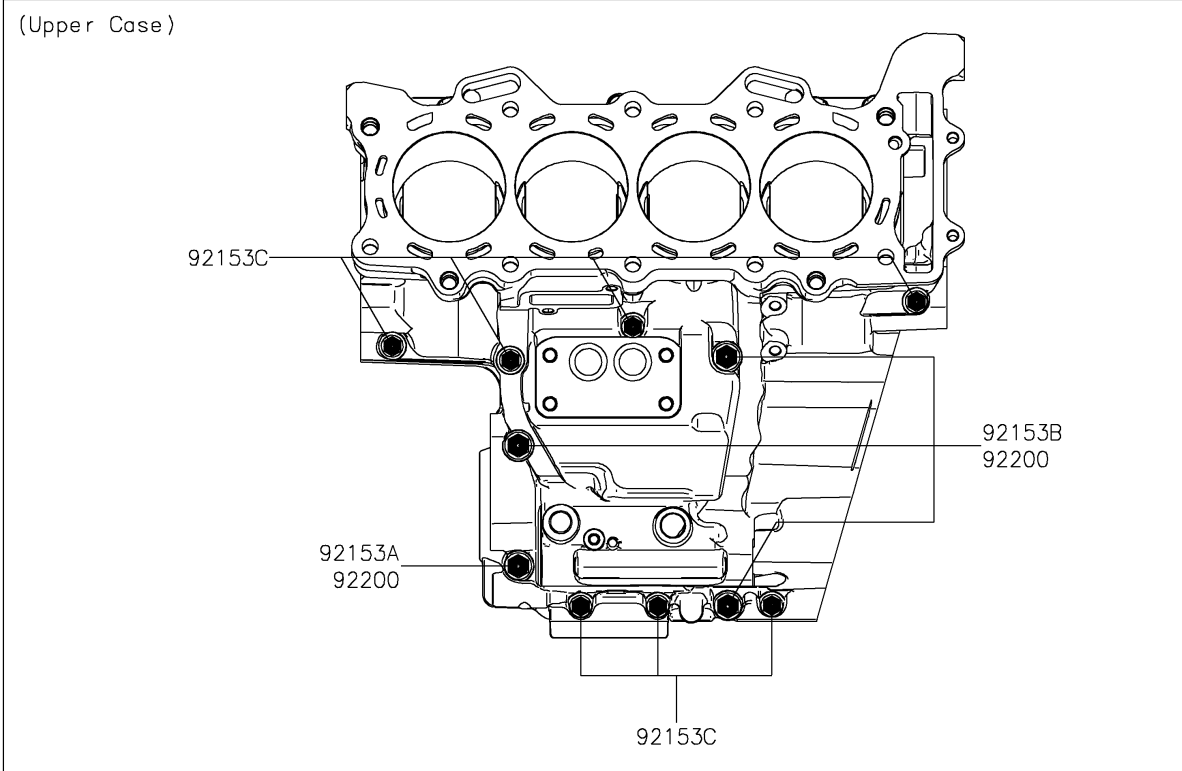

# 2025 Ninja ZX-6R PARTS DIAGRAM

## Crankcase Bolt Pattern

E1412

### Crankcase Bolt Pattern

ITEM NAME	PART NUMBER	QUANTITY
BOLT,FLANGED,8X95 (Ref # 92153)	92153-1631	10
BOLT,FLANGED,8X90 (Ref # 92153A)	92153-1632	1
BOLT,FLANGED,8X75 (Ref # 92153B)	92153-1633	3
BOLT,FLANGED,6X68 (Ref # 92153C)	92153-1637	7
BOLT,FLANGED,6X50 (Ref # 92153D)	92153-1638	9
WASHER,8.2X16X1.6 (Ref # 92200)	92200-0047	4
WASHER,8.5X18X3.0 (Ref # 92200A)	92200-0153	10