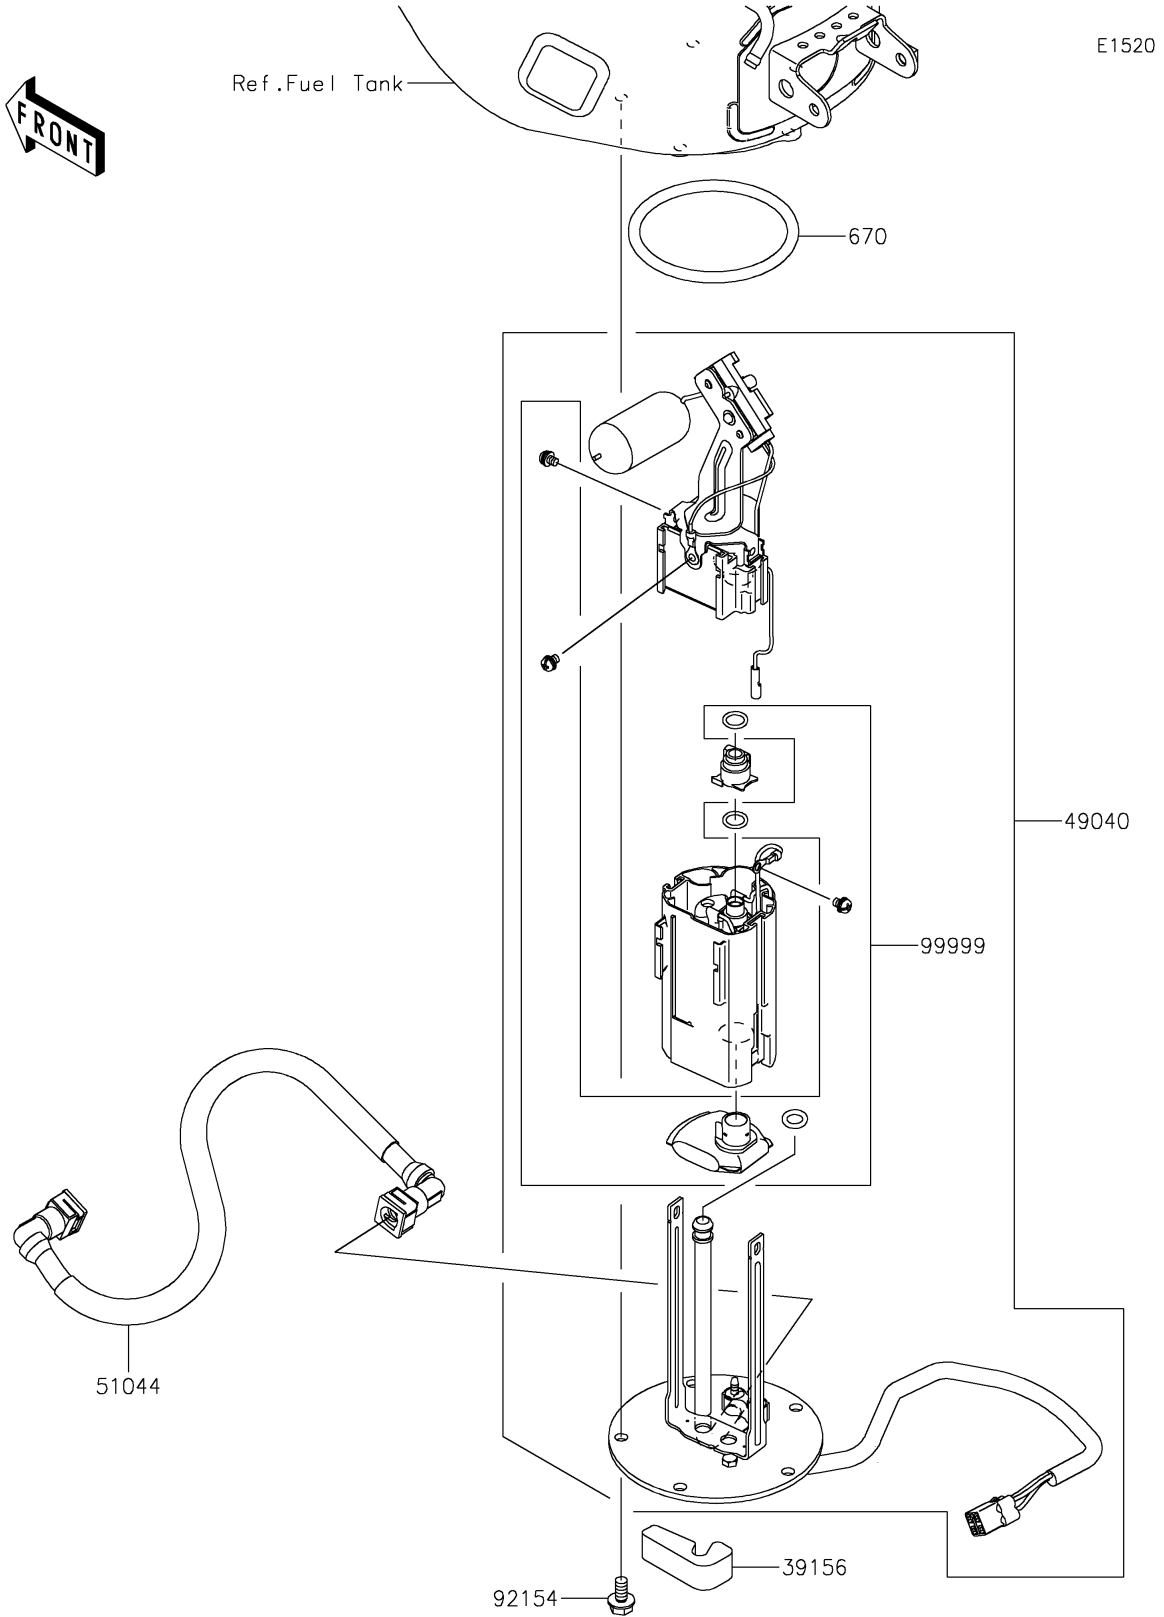

2025 Ninja ZX-6R PARTS DIAGRAM

Fuel Pump

2025 Ninja ZX-6R PARTS LIST

Fuel Pump

ITEM NAME	PART NUMBER	QUANTITY
PAD,FUEL PUMP (Ref # 39156)	39156-0991	1
PUMP-FUEL (Ref # 49040)	49040-0779	1
TUBE-ASSY,FUEL (Ref # 51044)	51044-0869	1
BOLT,FLANGED,6X12 (Ref # 92154)	92154-1848	5
KIT,FUEL FILTER (Ref # 99999)	99999-0521	1
O RING (Ref # 670)	670E5075	1