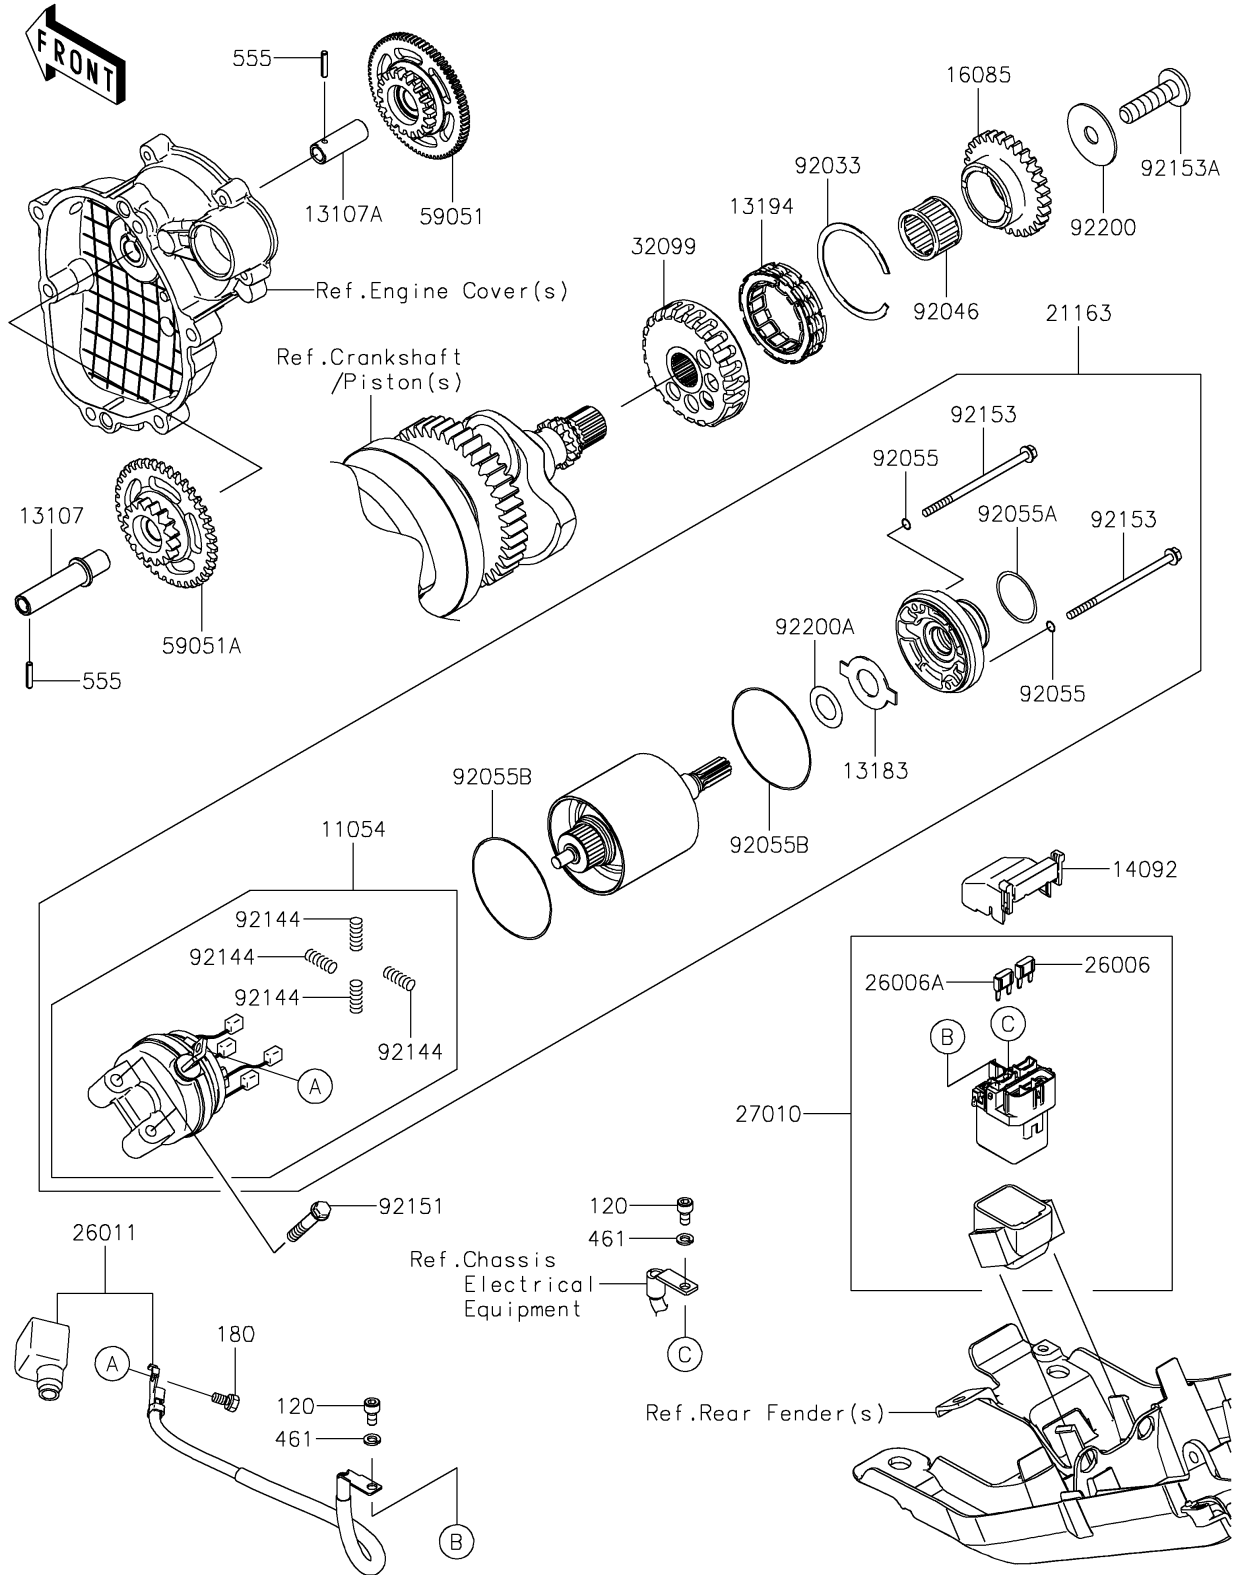

# 2025 NINJA® ZX™-6R PARTS DIAGRAM

## Starter Motor

E1840

### Starter Motor

ITEM NAME	PART NUMBER	QUANTITY
BRACKET (Ref # 11054)	11054-1175	1
SHAFT,ONEWAY CLUTCH SIDE (Ref # 13107)	13107-0168	1
SHAFT,STARTER SIDE (Ref # 13107A)	13107-0174	1
PLATE (Ref # 13183)	13183-1460	1
CLUTCH-ONEWAY (Ref # 13194)	13194-3705	1
COVER (Ref # 14092)	14092-0109	1
GEAR,29T (Ref # 16085)	16085-0101	1
STARTER-ELECTRIC (Ref # 21163)	21163-0734	1
FUSE,MINI BLADE,15A,BLUE (Ref # 26006)	26006-0001	1
FUSE,MINI BLADE,30A,GREEN (Ref # 26006A)	26006-1080	1
WIRE-LEAD (Ref # 26011)	26011-1885	1
SWITCH,MAGNETIC (Ref # 27010)	27010-0794	1
CASE,STARTER CLUTCH (Ref # 32099)	32099-0026	1
GEAR-SPUR,STARTER SIDE (Ref # 59051)	59051-0094	1
GEAR-SPUR,ONEWAY CLUTCH SIDE (Ref # 59051A)	59051-0728	1
RING-SNAP (Ref # 92033)	92033-3731	1
BEARING-NEEDLE,RS263020 (Ref # 92046)	92046-0004	1
RING-O,STARTER (Ref # 92055)	92055-0013	2
RING-O (Ref # 92055A)	92055-0126	1
RING-O (Ref # 92055B)	92055-1455	2
SPRING,BRUSH (Ref # 92144)	92144-1423	4
BOLT,6X35 (Ref # 92151)	92151-1874	2
BOLT (Ref # 92153)	92153-0405	2
BOLT,TORX,10X38 (Ref # 92153A)	92153-1521	1
WASHER,10.5X37X1.6 (Ref # 92200)	92200-0238	1
WASHER (Ref # 92200A)	92200-1019	1
BOLT-SOCKET,5X10 (Ref # 120)	120CB0510	2
BOLT-UPSET-WS,5X10 (Ref # 180)	180BA0510	1
WASHER-SPRING,5MM (Ref # 461)	461DB0500	2

## 2025 NINJA® ZX™-6R PARTS LIST

Starter Motor

ITEM NAME	PART NUMBER	QUANTITY
PIN-SPRING,3X16 (Ref # 555)	555A0316	2