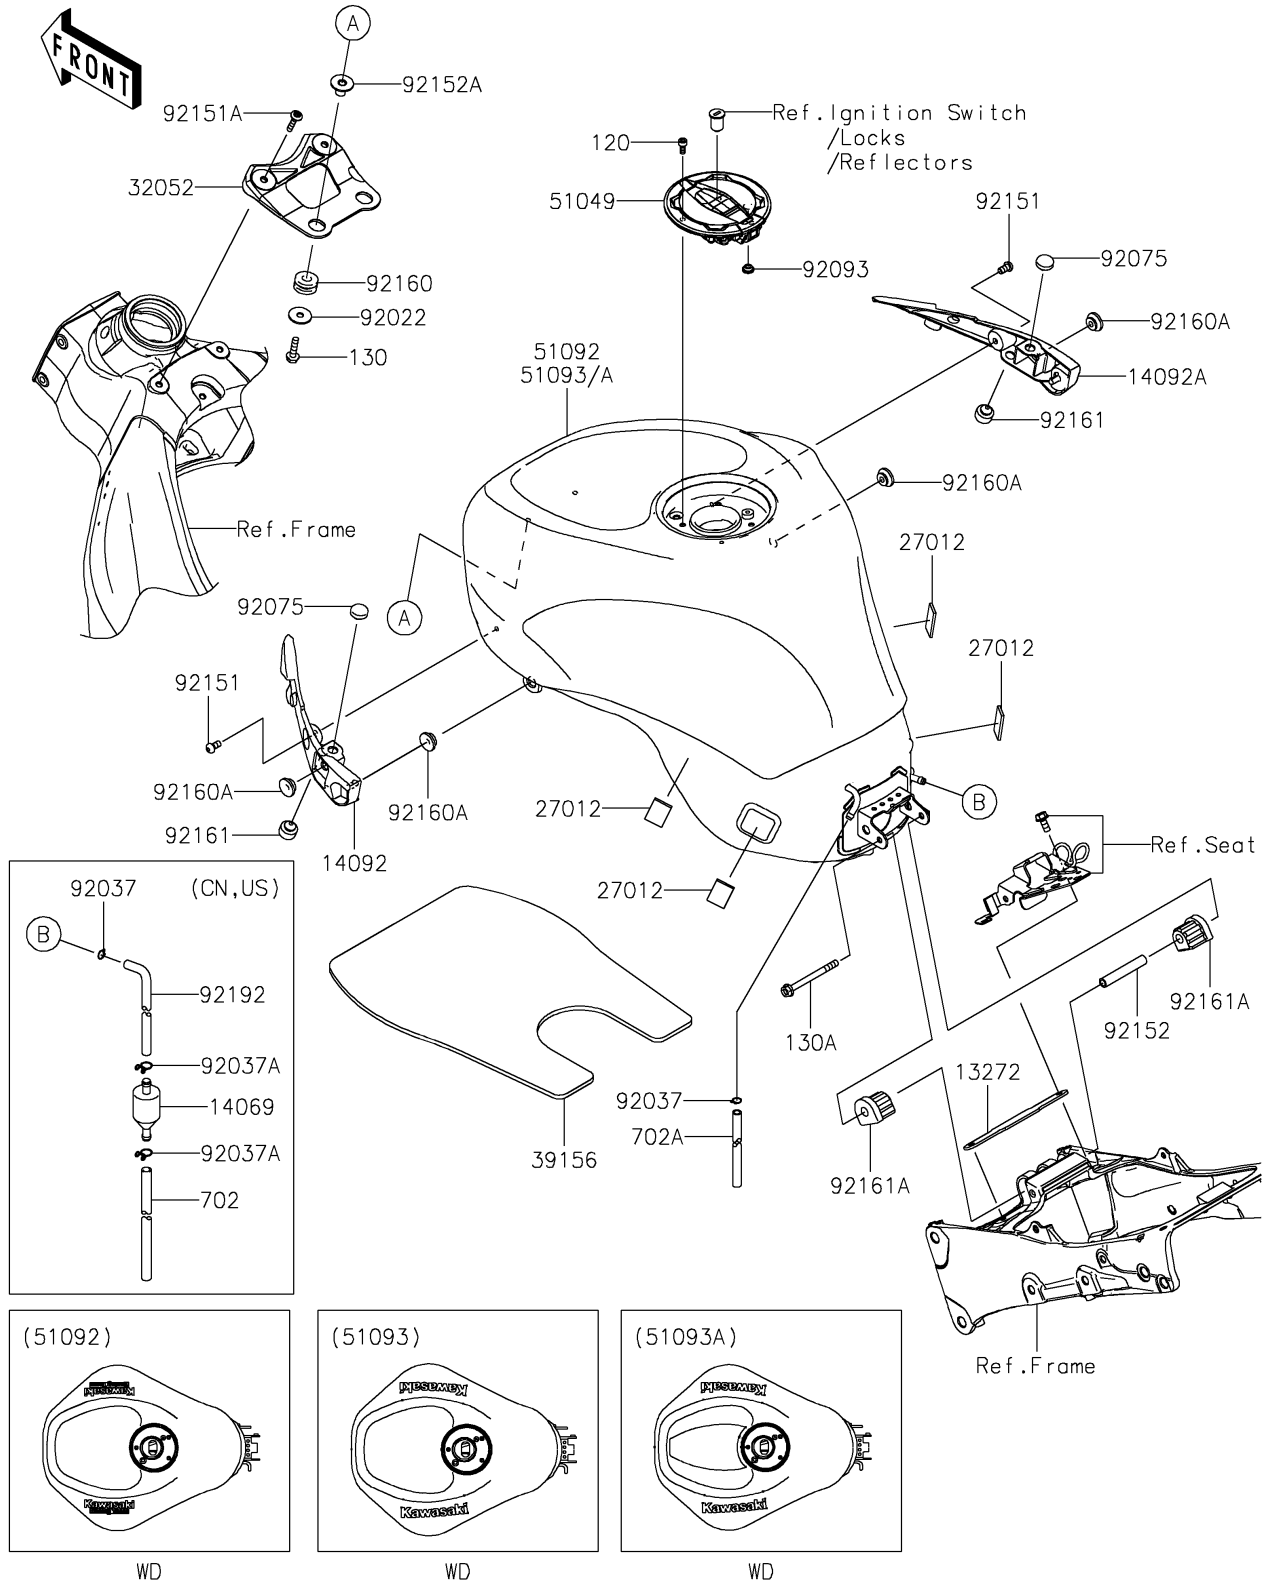

2025 NINJA® ZX™-6R PARTS DIAGRAM

Fuel Tank

F2410

2025 NINJA® ZX™-6R PARTS LIST

Fuel Tank

ITEM NAME	PART NUMBER	QUANTITY
PLATE,FUEL TANK,RR (Ref # 13272)	13272-0505	1
BREATHER,FUEL TANK (Ref # 14069)	14069-1004	1
COVER,TANK,LH (Ref # 14092)	14092-1087	1
COVER,TANK,RH (Ref # 14092A)	14092-1088	1
HOOK (Ref # 27012)	27012-0115	4
BRACKET-TANK (Ref # 32052)	32052-0727	1
PAD,FUEL TANK (Ref # 39156)	39156-0469	1
CAP-TANK,FUEL (Ref # 51049)	51049-0756	1
TANK-COMP-FUEL,L.GREEN (Ref # 51092)	51092-5217-777	1
TANK-COMP-FUEL,P.R.WHITE (Ref # 51093)	51093-5105-68N	1
TANK-COMP-FUEL,M.M.D.GRAY (Ref # 51093A)	51093-5478-69P	1
WASHER,7X24X1.6 (Ref # 92022)	92022-228	2
CLAMP,TUBE (Ref # 92037)	92037-010	1
CLAMP,TUBE (Ref # 92037A)	92037-147	2
DAMPER (Ref # 92075)	92075-1983	2
SEAL,FUEL TANK CAP (Ref # 92093)	92093-1030	1
BOLT,SOCKET,6X12 (Ref # 92151)	92151-1219	2
BOLT,SOCKET,6X30 (Ref # 92151A)	92151-1605	2
COLLAR,6.8X10X60 (Ref # 92152)	92152-1182	1
COLLAR (Ref # 92152A)	92152-2197	2
DAMPER (Ref # 92160)	92160-1162	2
DAMPER (Ref # 92160A)	92160-1613	4
DAMPER (Ref # 92161)	92161-0738	2
DAMPER,FUEL TANK,RR (Ref # 92161A)	92161-1330	2
TUBE,BREATHER (Ref # 92192)	92192-0798	1
BOLT-SOCKET,5X12 (Ref # 120)	120CA0512	4
BOLT-FLANGED,6X22 (Ref # 130)	130BA0622	2
BOLT-FLANGED,6X70 (Ref # 130A)	130BC0670	1
TUBE-RUBBER,6X9X660 (Ref # 702)	702A06660	1

2025 NINJA® ZX™-6R PARTS LIST

Fuel Tank

ITEM NAME	PART NUMBER	QUANTITY
TUBE-RUBBER,6X850 (Ref # 702A)	702A06850	1
CLAMP,TUBE (Ref # 92037)	92037-010	2