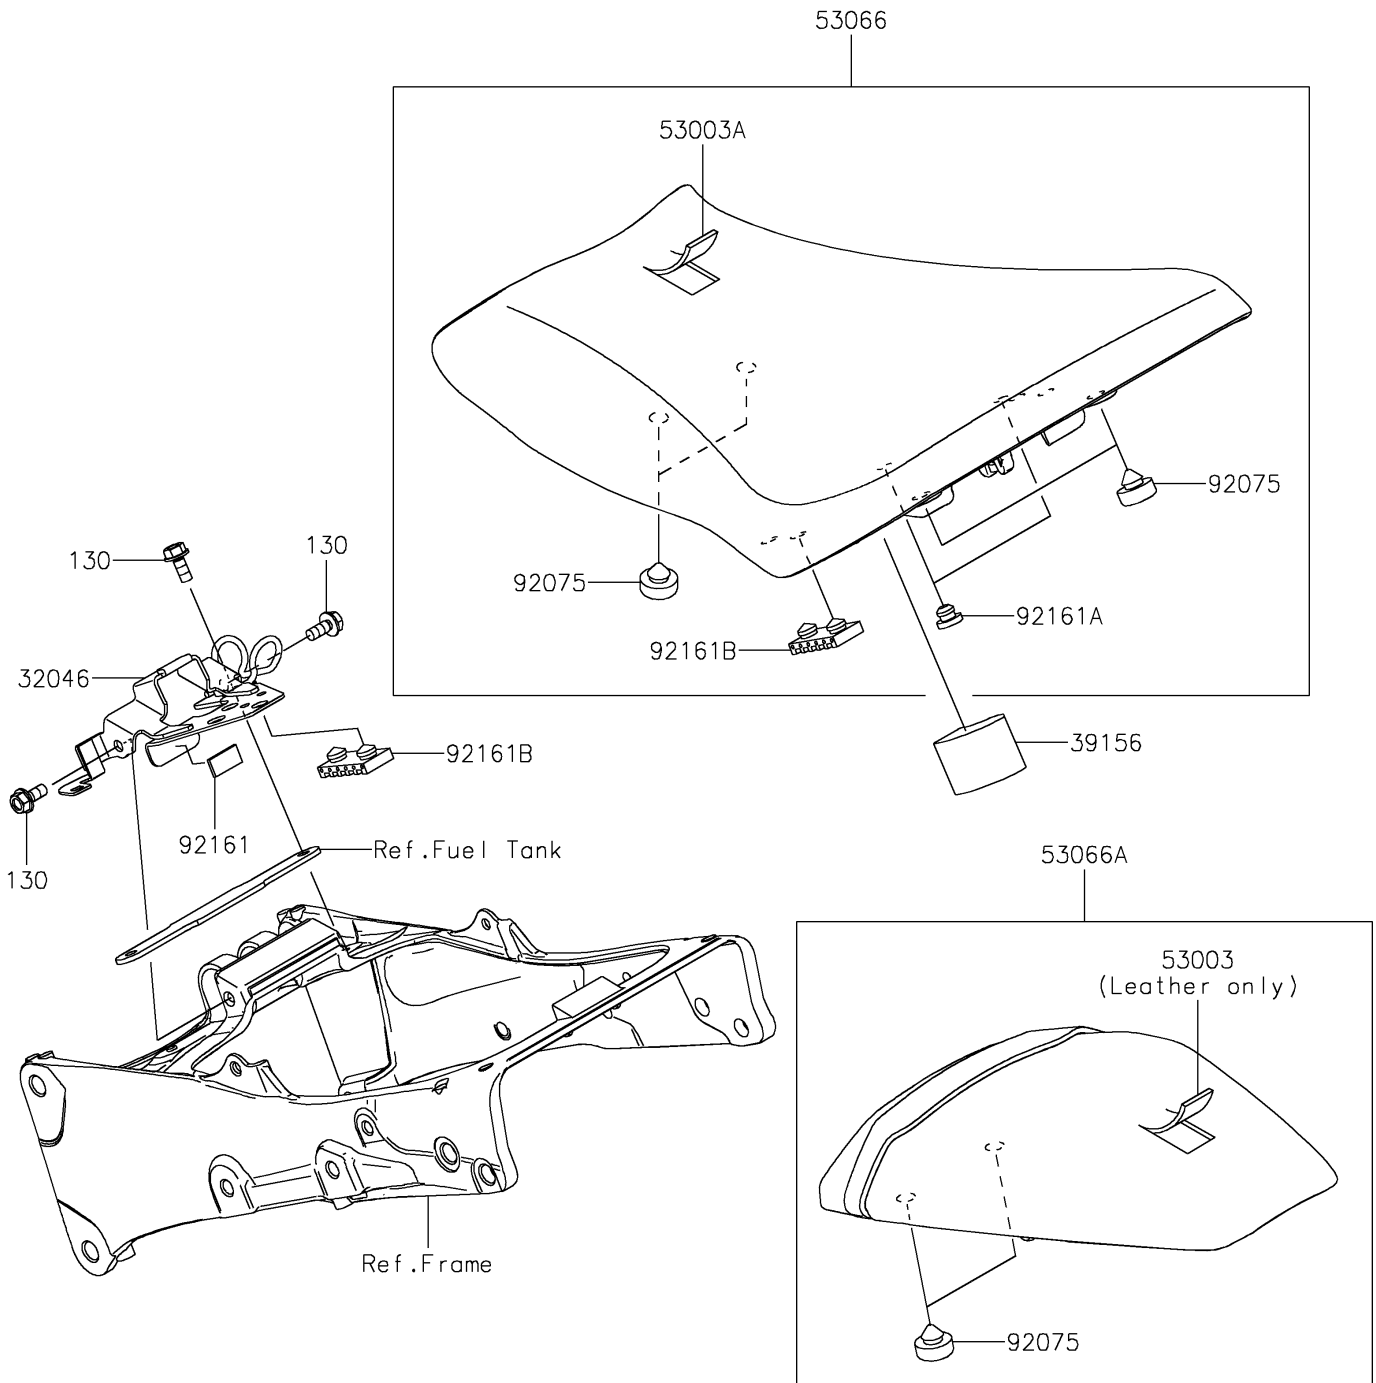

2025 NINJA® ZX™-6R PARTS DIAGRAM

Seat

F2510

2025 NINJA® ZX™-6R PARTS LIST

Seat

ITEM NAME	PART NUMBER	QUANTITY
BRACKET-SEAT (Ref # 32046)	32046-0431	1
PAD (Ref # 39156)	39156-2465	1
LEATHER,RR SEAT,BLACK (Ref # 53003)	53003-0420-MA	1
LEATHER,FRONT SEAT,BLACK (Ref # 53003A)	53003-0471-MA	1
SEAT-ASSY,FR,BLACK (Ref # 53066)	53066-0606-MA	1
SEAT-ASSY,RR,BLACK+BLK (Ref # 53066A)	53066-0607-12Y	1
DAMPER,10X20X8 (Ref # 92075)	92075-1927	6
DAMPER (Ref # 92161)	92161-0726	1
DAMPER (Ref # 92161A)	92161-1084	2
DAMPER,SEAT (Ref # 92161B)	92161-1489	3
BOLT-FLANGED,6X14 (Ref # 130)	130BC0614	3