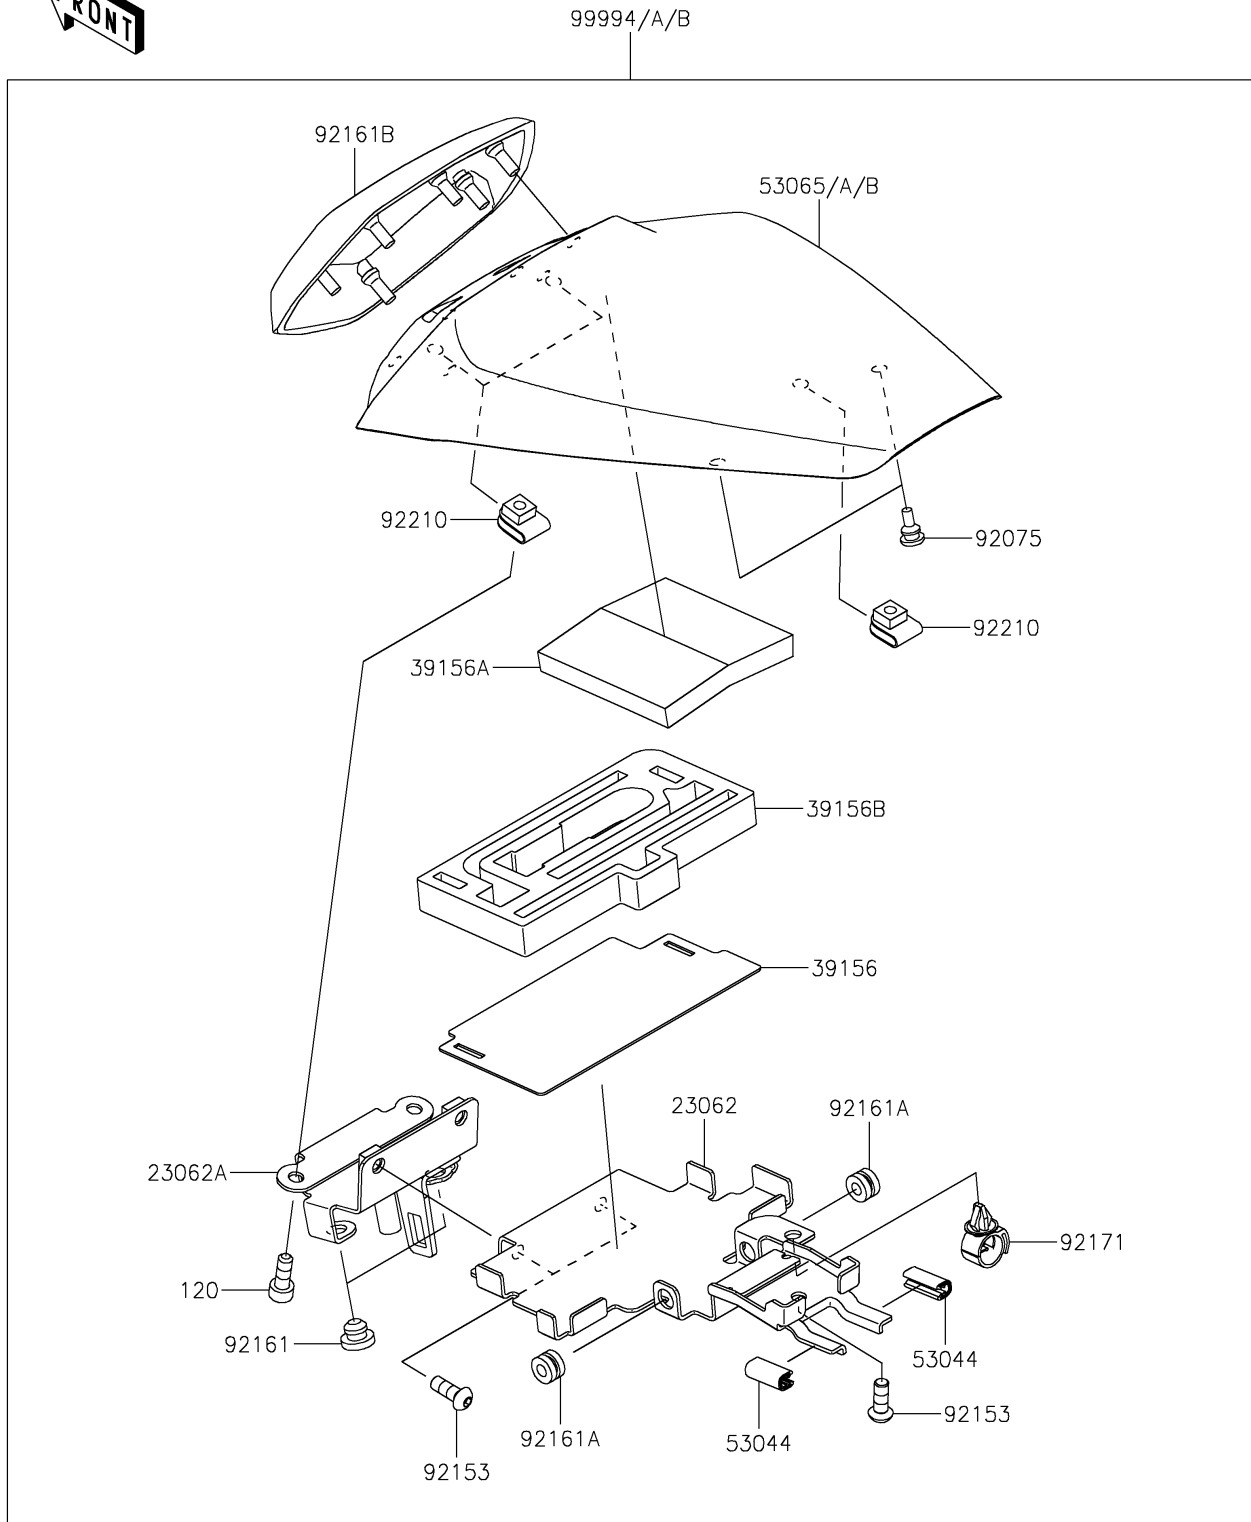

2025 Ninja ZX-6R PARTS DIAGRAM

Accessory(Pillion Seat Cover)

F2910C

2025 Ninja ZX-6R PARTS LIST

Accessory(Pillion Seat Cover)

ITEM NAME	PART NUMBER	QUANTITY
BRACKET-COMP (Ref # 23062)	23062-1162	1
BRACKET-COMP (Ref # 23062A)	23062-1184	1
PAD (Ref # 39156)	39156-2365	1
PAD (Ref # 39156A)	39156-2366	1
PAD (Ref # 39156B)	39156-2367	1
TRIM,L=20 (Ref # 53044)	53044-0021	2
COVER SEAT,P.R.WHITE (Ref # 53065)	53065-0038-68N	1
COVER SEAT,M.M.D.GRAY (Ref # 53065A)	53065-0038-69P	1
COVER SEAT,L.GREEN (Ref # 53065B)	53065-0038-777	1
DAMPER,6X10X15 (Ref # 92075)	92075-1808	2
BOLT,SOCKET,6X16 (Ref # 92153)	92153-1785	3
DAMPER (Ref # 92161)	92161-1084	2
DAMPER (Ref # 92161A)	92161-1350	2
DAMPER,SEAT PAD (Ref # 92161B)	92161-1812	1
CLAMP,13MM DIA. (Ref # 92171)	92171-1415	1
NUT,6MM (Ref # 92210)	92210-0277	3
PILLION SEAT COVER,P.R.WHITE (Ref # 99994)	99994-1116-68N	1
PILLION SEAT COVER,M.M.D.GRAY (Ref # 99994A)	99994-1116-69P	1
PILLION SEAT COVER,L.GREEN (Ref # 99994B)	99994-1116-777	1
BOLT-SOCKET,6X16 (Ref # 120)	120CA0616	2