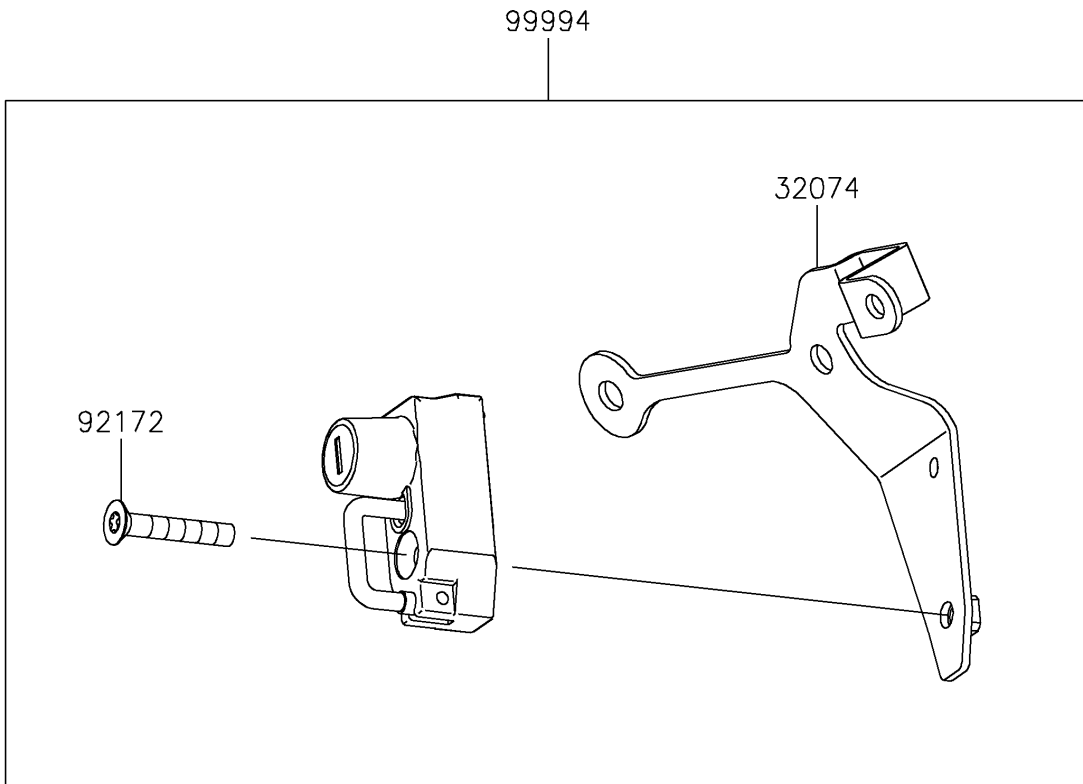

# 2025 NINJA® ZX™-6R PARTS DIAGRAM

Accessory(Helmet Lock)

F2910D

## 2025 NINJA® ZX™-6R PARTS LIST

Accessory(Helmet Lock)

ITEM NAME	PART NUMBER	QUANTITY
BRACKET-LOCK,HELMET (Ref # 32074)	32074-0027	1
SCREW,HEXLOBE,6X35 (Ref # 92172)	92172-0835	1
HELMET LOCK (Ref # 99994)	99994-1934	1