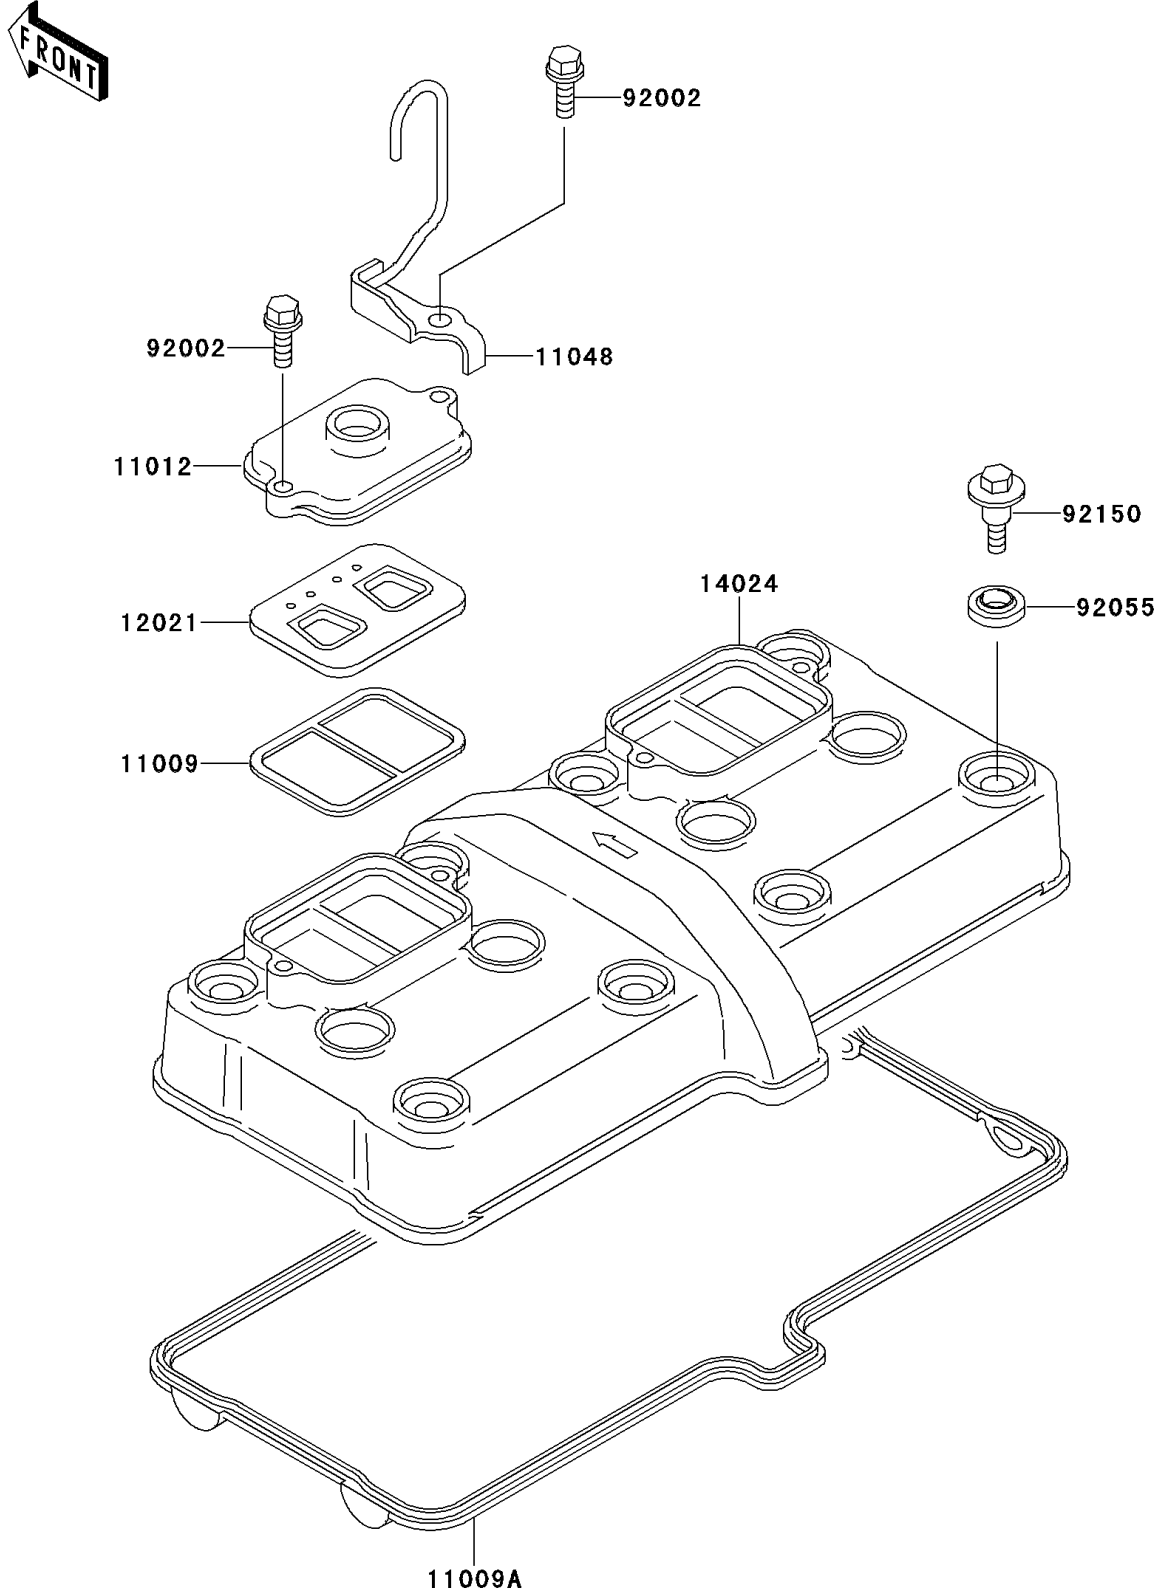

# 1999 Ninja<sup>®</sup> ZX<sup>™</sup>-6 PARTS DIAGRAM

Cylinder Head Cover

E1112

# 1999 Ninja® ZX™-6 PARTS LIST

## Cylinder Head Cover

ITEM NAME	PART NUMBER	QUANTITY
GASKET, REED VALVE (Ref # 11009)	11009-1857	2
GASKET, HEAD COVER (Ref # 11009A)	11009-1991	1
CAP, REED VALVE (Ref # 11012)	11012-1758	2
BRACKET, THROTTLE CABLE (Ref # 11048)	11048-1204	1
VALVE-ASSY-REED (Ref # 12021)	12021-1053	2
COVER, HEAD (Ref # 14024)	14024-1875	1
BOLT, 6X20 (Ref # 92002)	92002-1237	4
RING-O, HEAD COVER BOLT (Ref # 92055)	92055-1352	8
BOLT, HEAD COVER (Ref # 92150)	92150-1447	8