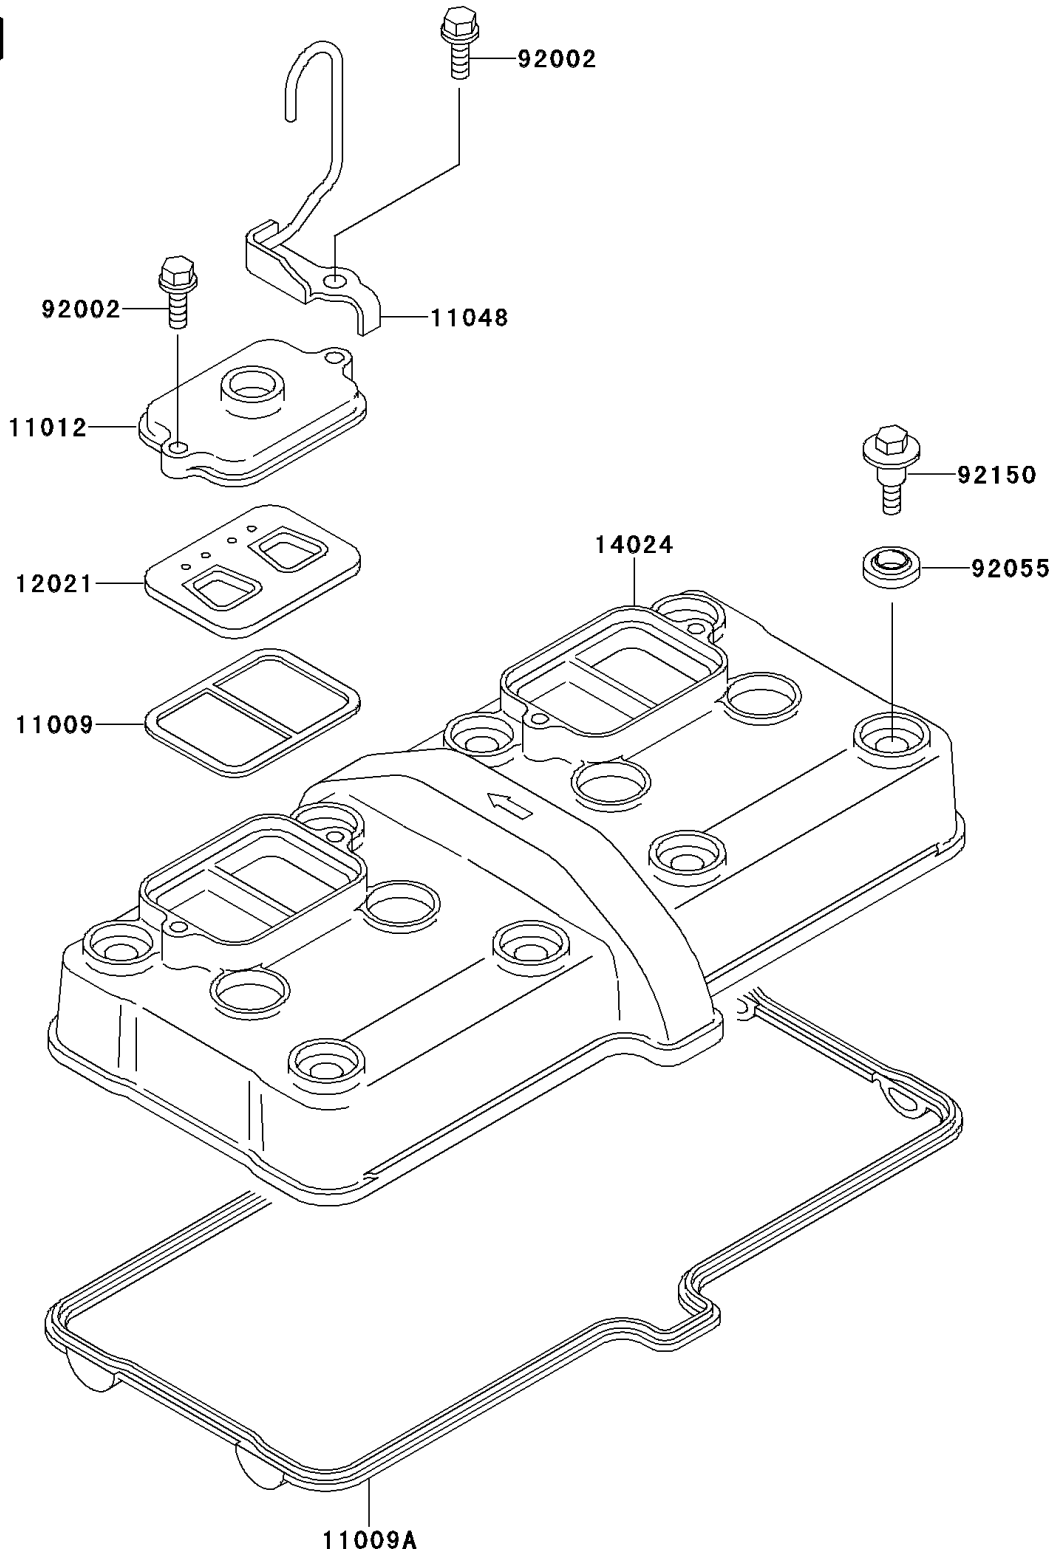

1999 Ninja® ZX™-6 PARTS DIAGRAM

Cylinder Head Cover

E1112

1999 Ninja® ZX™-6 PARTS LIST

Cylinder Head Cover

ITEM NAME	PART NUMBER	QUANTITY
GASKET, REED VALVE (Ref # 11009)	11009-1857	2
GASKET, HEAD COVER (Ref # 11009A)	11009-1991	1
CAP, REED VALVE (Ref # 11012)	11012-1758	2
BRACKET, THROTTLE CABLE (Ref # 11048)	11048-1204	1
VALVE-ASSY-REED (Ref # 12021)	12021-1053	2
COVER, HEAD (Ref # 14024)	14024-1875	1
BOLT, 6X20 (Ref # 92002)	92002-1237	4
RING-O, HEAD COVER BOLT (Ref # 92055)	92055-1352	8
BOLT, HEAD COVER (Ref # 92150)	92150-1447	8