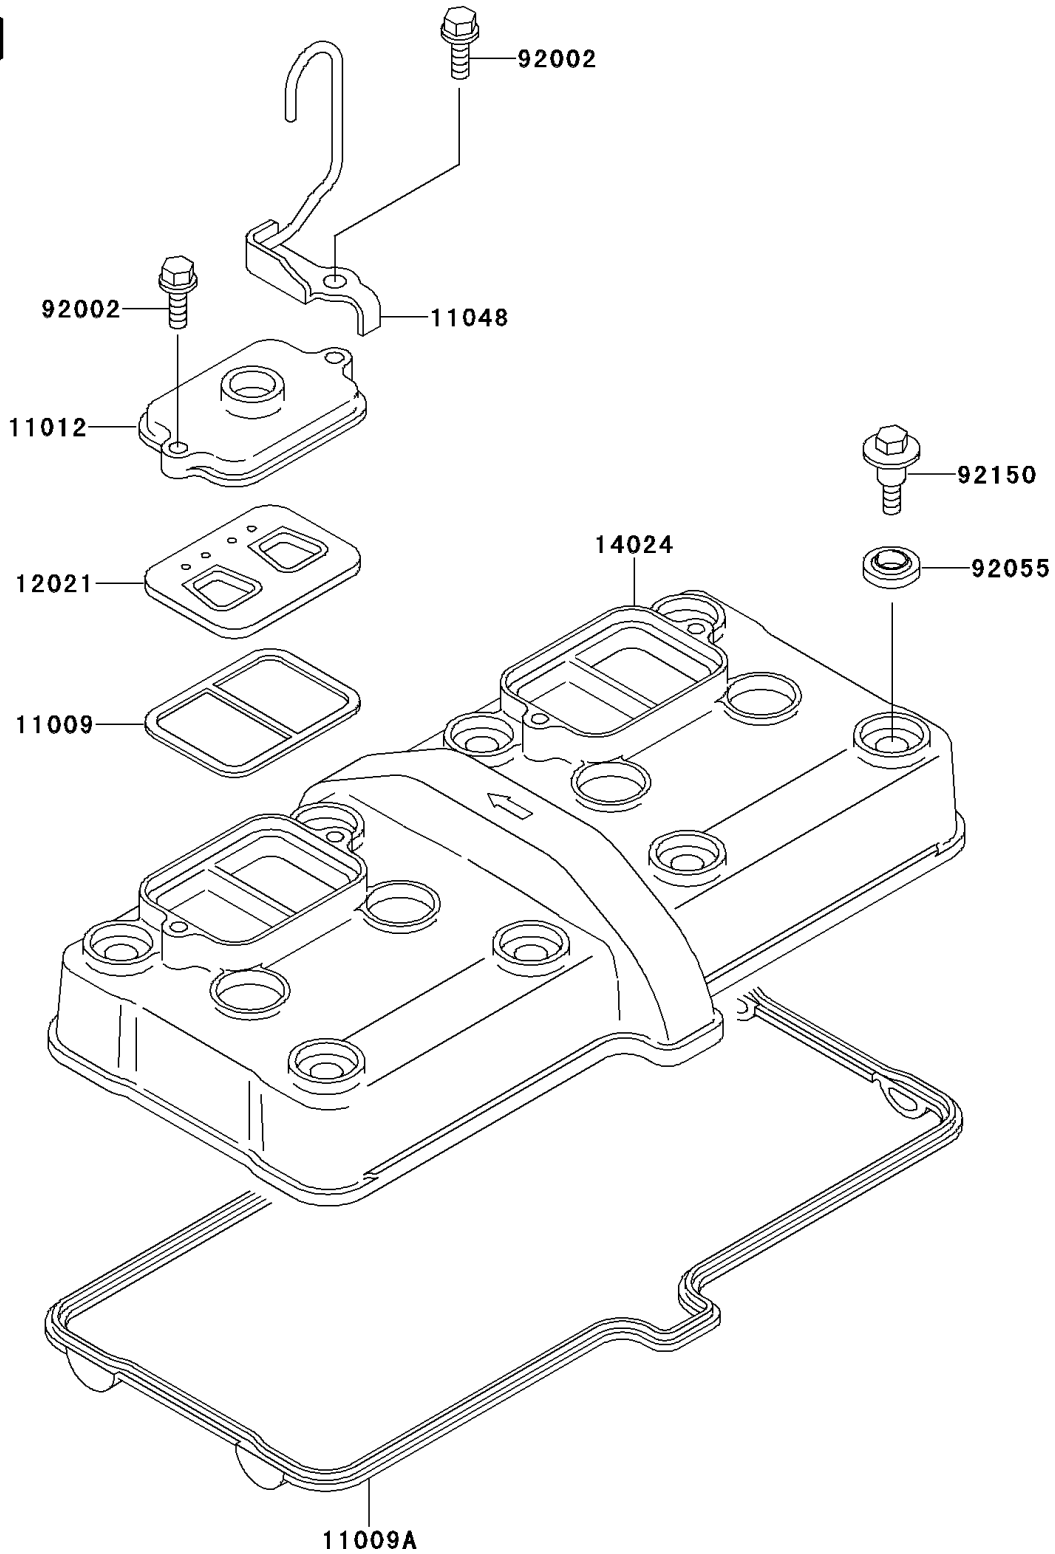

2001 Ninja[®] ZX[™]-6 PARTS DIAGRAM

Cylinder Head Cover

E1112

2001 Ninja® ZX™-6 PARTS LIST

Cylinder Head Cover

ITEM NAME	PART NUMBER	QUANTITY
GASKET, REED VALVE (Ref # 11009)	11009-1857	2
GASKET, HEAD COVER (Ref # 11009A)	11009-1991	1
CAP, REED VALVE (Ref # 11012)	11012-1758	2
BRACKET, THROTTLE CABLE (Ref # 11048)	11048-1204	1
VALVE-ASSY-REED (Ref # 12021)	12021-1053	2
COVER, HEAD (Ref # 14024)	14024-1875	1
BOLT, 6X20 (Ref # 92002)	92002-1237	4
RING-O, HEAD COVER BOLT (Ref # 92055)	92055-1352	8
BOLT, HEAD COVER (Ref # 92150)	92150-1447	8