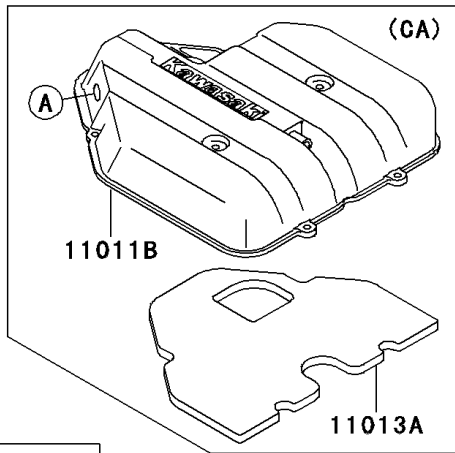

2001 Ninja® ZX™-6 PARTS DIAGRAM

Air Cleaner

E1130

2001 Ninja® ZX™-6 PARTS LIST

Air Cleaner

ITEM NAME	PART NUMBER	QUANTITY
CASE-AIR FILTER,LWR (Ref # 11011)	11011-1394	1
GASKET,AIR FILTER CASE (Ref # 11060)	11060-1317	1
HOLDER,ELEMENT (Ref # 13091)	13091-1815	2
HOLDER,DUCT (Ref # 13091A)	13091-1816	1
SCREEN,AIR FILTER (Ref # 14037)	14037-1165	1
BREATHER (Ref # 14069)	14069-1051	1
DUCT,CARBURETOR,#1 (Ref # 14073)	14073-1562	2
DUCT,CARBURETOR,#3 (Ref # 14073A)	14073-1563	2
FITTING,TUBE,T-TYPE (Ref # 92005)	92005-1017	1
CLAMP,TUBE (Ref # 92037)	92037-1076	1
CLAMP,FUEL TUBE (Ref # 92037A)	92037-1271	2
CLAMP (Ref # 92037B)	92037-1712	2
CLAMP,TUBE (Ref # 92037C)	92037-1972	4
CLAMP,TUBE (Ref # 92037D)	92037-213	2
RING-O,67.7X3.1 (Ref # 92055)	92055-1434	4
TUBE,4X9X80 (Ref # 92059)	92059-1365	2
TUBE,7X12X230 (Ref # 92059A)	92059-1750	1
TUBE,7X12X435,GREEN (Ref # 92059B)	92059-1761	2
PLUG,DRAIN (Ref # 92066)	92066-1211	3
PLUG (Ref # 92066A)	92066-1389	2
BOLT-FLANGED,6X25 (Ref # 130)	130H0625	7
SEAL,DUCT HOLDER (Ref # 92093)	92093-1346	1
BOLT,5X12 (Ref # 92150)	92150-1661	8
BOLT,6X20 (Ref # 92150A)	92150-1662	2
CLAMP (Ref # 92170)	92170-1060	2
TUBE,4X9X220 (Ref # 92190)	92190-1091	1
TUBE,AIR SWITCH VALVE (Ref # 92190A)	92190-1168	2
TUBE,7X12X45 (Ref # 92190B)	92190-1200	1
TUBE,BREATHER (Ref # 92190C)	92190-1346	1

2001 Ninja® ZX™-6 PARTS LIST

Air Cleaner

ITEM NAME	PART NUMBER	QUANTITY
CASE-AIR FILTER,UPP (Ref # 11011A)	11011-1395	1
CASE-AIR FILTER,UPP (Ref # 11011B)	11011-1412	1
ELEMENT-AIR FILTER (Ref # 11013)	11013-1226	1
ELEMENT-AIR FILTER (Ref # 11013A)	11013-1230	1
VALVE,AIR SWITCH (Ref # 16126)	16126-1144	1
VALVE,AIR SWITCH (Ref # 16126A)	16126-1277	1
FITTING,CANISTER (Ref # 92005A)	92005-1253	1
GROMMET,AIR FILTER (Ref # 92071)	92071-1028	1
DAMPER,VALVE (Ref # 92160)	92160-1454	1
TUBE,VALVE-AIR FILTER (Ref # 92190D)	92190-1416	1
TUBE,AIR SWITCH-FITTING (Ref # 92190E)	92190-1435	1