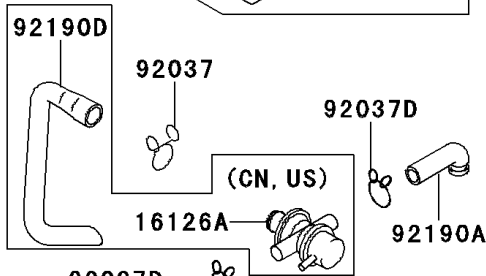

2001 Ninja® ZX™-6 PARTS DIAGRAM

Air Cleaner

E1130

2001 Ninja® ZX™-6 PARTS LIST

Air Cleaner

ITEM NAME	PART NUMBER	QUANTITY
CASE-AIR FILTER,LWR (Ref # 11011)	11011-1394	1
GASKET,AIR FILTER CASE (Ref # 11060)	11060-1317	1
HOLDER,ELEMENT (Ref # 13091)	13091-1815	2
HOLDER,DUCT (Ref # 13091A)	13091-1816	1
SCREEN,AIR FILTER (Ref # 14037)	14037-1165	1
BREATHER (Ref # 14069)	14069-1051	1
DUCT,CARBURETOR,#1 (Ref # 14073)	14073-1562	2
DUCT,CARBURETOR,#3 (Ref # 14073A)	14073-1563	2
FITTING,TUBE,T-TYPE (Ref # 92005)	92005-1017	1
CLAMP,TUBE (Ref # 92037)	92037-1076	1
CLAMP,FUEL TUBE (Ref # 92037A)	92037-1271	2
CLAMP (Ref # 92037B)	92037-1712	2
CLAMP,TUBE (Ref # 92037C)	92037-1972	4
CLAMP,TUBE (Ref # 92037D)	92037-213	2
RING-O,67.7X3.1 (Ref # 92055)	92055-1434	4
TUBE,4X9X80 (Ref # 92059)	92059-1365	2
TUBE,7X12X230 (Ref # 92059A)	92059-1750	1
TUBE,7X12X435,GREEN (Ref # 92059B)	92059-1761	2
PLUG,DRAIN (Ref # 92066)	92066-1211	3
PLUG (Ref # 92066A)	92066-1389	2
BOLT-FLANGED,6X25 (Ref # 130)	130H0625	7
SEAL,DUCT HOLDER (Ref # 92093)	92093-1346	1
BOLT,5X12 (Ref # 92150)	92150-1661	8
BOLT,6X20 (Ref # 92150A)	92150-1662	2
CLAMP (Ref # 92170)	92170-1060	2
TUBE,4X9X220 (Ref # 92190)	92190-1091	1
TUBE,AIR SWITCH VALVE (Ref # 92190A)	92190-1168	2
TUBE,7X12X45 (Ref # 92190B)	92190-1200	1
TUBE,BREATHER (Ref # 92190C)	92190-1346	1

2001 Ninja® ZX™-6 PARTS LIST

Air Cleaner

ITEM NAME	PART NUMBER	QUANTITY
CASE-AIR FILTER,UPP (Ref # 11011A)	11011-1395	1
CASE-AIR FILTER,UPP (Ref # 11011B)	11011-1412	1
ELEMENT-AIR FILTER (Ref # 11013)	11013-1226	1
ELEMENT-AIR FILTER (Ref # 11013A)	11013-1230	1
VALVE,AIR SWITCH (Ref # 16126)	16126-1144	1
VALVE,AIR SWITCH (Ref # 16126A)	16126-1277	1
FITTING,CANISTER (Ref # 92005A)	92005-1253	1
GROMMET,AIR FILTER (Ref # 92071)	92071-1028	1
DAMPER,VALVE (Ref # 92160)	92160-1454	1
TUBE,VALVE-AIR FILTER (Ref # 92190D)	92190-1416	1
TUBE,AIR SWITCH-FITTING (Ref # 92190E)	92190-1435	1