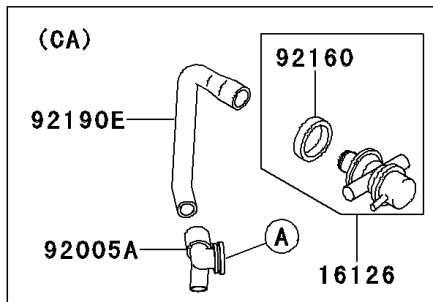

2001 Ninja® ZX™-6 PARTS DIAGRAM

Air Cleaner

E1130

2001 Ninja® ZX™-6 PARTS LIST

Air Cleaner

ITEM NAME	PART NUMBER	QUANTITY
CASE-AIR FILTER,LWR (Ref # 11011)	11011-1394	1
GASKET,AIR FILTER CASE (Ref # 11060)	11060-1317	1
HOLDER,ELEMENT (Ref # 13091)	13091-1815	2
HOLDER,DUCT (Ref # 13091A)	13091-1816	1
SCREEN,AIR FILTER (Ref # 14037)	14037-1165	1
BREATHER (Ref # 14069)	14069-1051	1
DUCT,CARBURETOR,#1 (Ref # 14073)	14073-1562	2
DUCT,CARBURETOR,#3 (Ref # 14073A)	14073-1563	2
FITTING,TUBE,T-TYPE (Ref # 92005)	92005-1017	1
CLAMP,TUBE (Ref # 92037)	92037-1076	1
CLAMP,FUEL TUBE (Ref # 92037A)	92037-1271	2
CLAMP (Ref # 92037B)	92037-1712	2
CLAMP,TUBE (Ref # 92037C)	92037-1972	4
CLAMP,TUBE (Ref # 92037D)	92037-213	2
RING-O,67.7X3.1 (Ref # 92055)	92055-1434	4
TUBE,4X9X80 (Ref # 92059)	92059-1365	2
TUBE,7X12X230 (Ref # 92059A)	92059-1750	1
TUBE,7X12X435,GREEN (Ref # 92059B)	92059-1761	2
PLUG,DRAIN (Ref # 92066)	92066-1211	3
PLUG (Ref # 92066A)	92066-1389	2
BOLT-FLANGED,6X25 (Ref # 130)	130H0625	7
SEAL,DUCT HOLDER (Ref # 92093)	92093-1346	1
BOLT,5X12 (Ref # 92150)	92150-1661	8
BOLT,6X20 (Ref # 92150A)	92150-1662	2
CLAMP (Ref # 92170)	92170-1060	2
TUBE,4X9X220 (Ref # 92190)	92190-1091	1
TUBE,AIR SWITCH VALVE (Ref # 92190A)	92190-1168	2
TUBE,7X12X45 (Ref # 92190B)	92190-1200	1
TUBE,BREATHER (Ref # 92190C)	92190-1346	1

2001 Ninja® ZX™-6 PARTS LIST

Air Cleaner

ITEM NAME	PART NUMBER	QUANTITY
CASE-AIR FILTER,UPP (Ref # 11011A)	11011-1395	1
CASE-AIR FILTER,UPP (Ref # 11011B)	11011-1412	1
ELEMENT-AIR FILTER (Ref # 11013)	11013-1226	1
ELEMENT-AIR FILTER (Ref # 11013A)	11013-1230	1
VALVE,AIR SWITCH (Ref # 16126)	16126-1144	1
VALVE,AIR SWITCH (Ref # 16126A)	16126-1277	1
FITTING,CANISTER (Ref # 92005A)	92005-1253	1
GROMMET,AIR FILTER (Ref # 92071)	92071-1028	1
DAMPER,VALVE (Ref # 92160)	92160-1454	1
TUBE,VALVE-AIR FILTER (Ref # 92190D)	92190-1416	1
TUBE,AIR SWITCH-FITTING (Ref # 92190E)	92190-1435	1