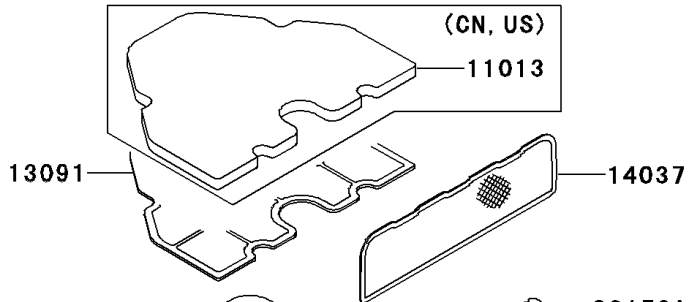

2001 Ninja® ZX™-6 PARTS DIAGRAM

Air Cleaner

E1130

2001 Ninja® ZX™-6 PARTS LIST

Air Cleaner

ITEM NAME	PART NUMBER	QUANTITY
CASE-AIR FILTER,LWR (Ref # 11011)	11011-1394	1
GASKET,AIR FILTER CASE (Ref # 11060)	11060-1317	1
HOLDER,ELEMENT (Ref # 13091)	13091-1815	2
HOLDER,DUCT (Ref # 13091A)	13091-1816	1
SCREEN,AIR FILTER (Ref # 14037)	14037-1165	1
BREATHER (Ref # 14069)	14069-1051	1
DUCT,CARBURETOR,#1 (Ref # 14073)	14073-1562	2
DUCT,CARBURETOR,#3 (Ref # 14073A)	14073-1563	2
FITTING,TUBE,T-TYPE (Ref # 92005)	92005-1017	1
CLAMP,TUBE (Ref # 92037)	92037-1076	1
CLAMP,FUEL TUBE (Ref # 92037A)	92037-1271	2
CLAMP (Ref # 92037B)	92037-1712	2
CLAMP,TUBE (Ref # 92037C)	92037-1972	4
CLAMP,TUBE (Ref # 92037D)	92037-213	2
RING-O,67.7X3.1 (Ref # 92055)	92055-1434	4
TUBE,4X9X80 (Ref # 92059)	92059-1365	2
TUBE,7X12X230 (Ref # 92059A)	92059-1750	1
TUBE,7X12X435,GREEN (Ref # 92059B)	92059-1761	2
PLUG,DRAIN (Ref # 92066)	92066-1211	3
PLUG (Ref # 92066A)	92066-1389	2
BOLT-FLANGED,6X25 (Ref # 130)	130H0625	7
SEAL,DUCT HOLDER (Ref # 92093)	92093-1346	1
BOLT,5X12 (Ref # 92150)	92150-1661	8
BOLT,6X20 (Ref # 92150A)	92150-1662	2
CLAMP (Ref # 92170)	92170-1060	2
TUBE,4X9X220 (Ref # 92190)	92190-1091	1
TUBE,AIR SWITCH VALVE (Ref # 92190A)	92190-1168	2
TUBE,7X12X45 (Ref # 92190B)	92190-1200	1
TUBE,BREATHER (Ref # 92190C)	92190-1346	1

2001 Ninja® ZX™-6 PARTS LIST

Air Cleaner

ITEM NAME	PART NUMBER	QUANTITY
CASE-AIR FILTER,UPP (Ref # 11011A)	11011-1395	1
CASE-AIR FILTER,UPP (Ref # 11011B)	11011-1412	1
ELEMENT-AIR FILTER (Ref # 11013)	11013-1226	1
ELEMENT-AIR FILTER (Ref # 11013A)	11013-1230	1
VALVE,AIR SWITCH (Ref # 16126)	16126-1144	1
VALVE,AIR SWITCH (Ref # 16126A)	16126-1277	1
FITTING,CANISTER (Ref # 92005A)	92005-1253	1
GROMMET,AIR FILTER (Ref # 92071)	92071-1028	1
DAMPER,VALVE (Ref # 92160)	92160-1454	1
TUBE,VALVE-AIR FILTER (Ref # 92190D)	92190-1416	1
TUBE,AIR SWITCH-FITTING (Ref # 92190E)	92190-1435	1