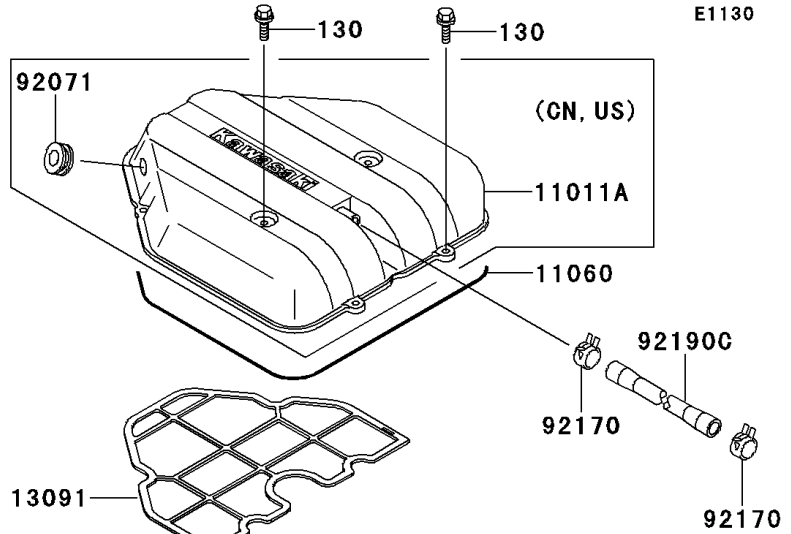

2001 Ninja® ZX™-6 PARTS DIAGRAM

Air Cleaner

E1130

2001 Ninja® ZX™-6 PARTS LIST

Air Cleaner

ITEM NAME	PART NUMBER	QUANTITY
CASE-AIR FILTER,LWR (Ref # 11011)	11011-1394	1
GASKET,AIR FILTER CASE (Ref # 11060)	11060-1317	1
HOLDER,ELEMENT (Ref # 13091)	13091-1815	2
HOLDER,DUCT (Ref # 13091A)	13091-1816	1
SCREEN,AIR FILTER (Ref # 14037)	14037-1165	1
BREATHER (Ref # 14069)	14069-1051	1
DUCT,CARBURETOR,#1 (Ref # 14073)	14073-1562	2
DUCT,CARBURETOR,#3 (Ref # 14073A)	14073-1563	2
FITTING,TUBE,T-TYPE (Ref # 92005)	92005-1017	1
CLAMP,TUBE (Ref # 92037)	92037-1076	1
CLAMP,FUEL TUBE (Ref # 92037A)	92037-1271	2
CLAMP (Ref # 92037B)	92037-1712	2
CLAMP,TUBE (Ref # 92037C)	92037-1972	4
CLAMP,TUBE (Ref # 92037D)	92037-213	2
RING-O,67.7X3.1 (Ref # 92055)	92055-1434	4
TUBE,4X9X80 (Ref # 92059)	92059-1365	2
TUBE,7X12X230 (Ref # 92059A)	92059-1750	1
TUBE,7X12X435,GREEN (Ref # 92059B)	92059-1761	2
PLUG,DRAIN (Ref # 92066)	92066-1211	3
PLUG (Ref # 92066A)	92066-1389	2
BOLT-FLANGED,6X25 (Ref # 130)	130H0625	7
SEAL,DUCT HOLDER (Ref # 92093)	92093-1346	1
BOLT,5X12 (Ref # 92150)	92150-1661	8
BOLT,6X20 (Ref # 92150A)	92150-1662	2
CLAMP (Ref # 92170)	92170-1060	2
TUBE,4X9X220 (Ref # 92190)	92190-1091	1
TUBE,AIR SWITCH VALVE (Ref # 92190A)	92190-1168	2
TUBE,7X12X45 (Ref # 92190B)	92190-1200	1
TUBE,BREATHER (Ref # 92190C)	92190-1346	1

2001 Ninja® ZX™-6 PARTS LIST

Air Cleaner

ITEM NAME	PART NUMBER	QUANTITY
CASE-AIR FILTER,UPP (Ref # 11011A)	11011-1395	1
CASE-AIR FILTER,UPP (Ref # 11011B)	11011-1412	1
ELEMENT-AIR FILTER (Ref # 11013)	11013-1226	1
ELEMENT-AIR FILTER (Ref # 11013A)	11013-1230	1
VALVE,AIR SWITCH (Ref # 16126)	16126-1144	1
VALVE,AIR SWITCH (Ref # 16126A)	16126-1277	1
FITTING,CANISTER (Ref # 92005A)	92005-1253	1
GROMMET,AIR FILTER (Ref # 92071)	92071-1028	1
DAMPER,VALVE (Ref # 92160)	92160-1454	1
TUBE,VALVE-AIR FILTER (Ref # 92190D)	92190-1416	1
TUBE,AIR SWITCH-FITTING (Ref # 92190E)	92190-1435	1