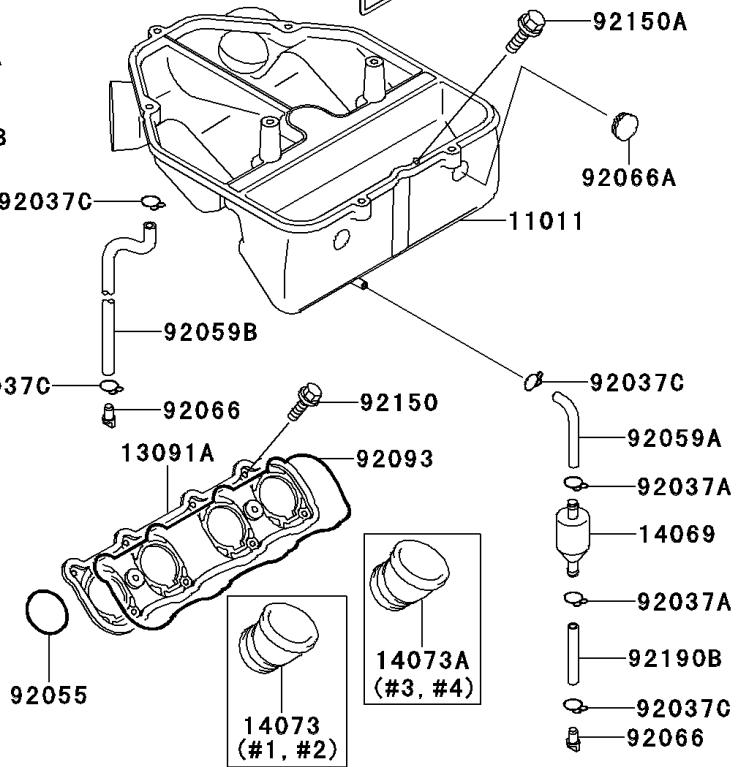

2001 Ninja® ZX™-6 PARTS DIAGRAM

Air Cleaner

E1130

2001 Ninja® ZX™-6 PARTS LIST

Air Cleaner

ITEM NAME	PART NUMBER	QUANTITY
CASE-AIR FILTER,LWR (Ref # 11011)	11011-1394	1
GASKET,AIR FILTER CASE (Ref # 11060)	11060-1317	1
HOLDER,ELEMENT (Ref # 13091)	13091-1815	2
HOLDER,DUCT (Ref # 13091A)	13091-1816	1
SCREEN,AIR FILTER (Ref # 14037)	14037-1165	1
BREATHER (Ref # 14069)	14069-1051	1
DUCT,CARBURETOR,#1 (Ref # 14073)	14073-1562	2
DUCT,CARBURETOR,#3 (Ref # 14073A)	14073-1563	2
FITTING,TUBE,T-TYPE (Ref # 92005)	92005-1017	1
CLAMP,TUBE (Ref # 92037)	92037-1076	1
CLAMP,FUEL TUBE (Ref # 92037A)	92037-1271	2
CLAMP (Ref # 92037B)	92037-1712	2
CLAMP,TUBE (Ref # 92037C)	92037-1972	4
CLAMP,TUBE (Ref # 92037D)	92037-213	2
RING-O,67.7X3.1 (Ref # 92055)	92055-1434	4
TUBE,4X9X80 (Ref # 92059)	92059-1365	2
TUBE,7X12X230 (Ref # 92059A)	92059-1750	1
TUBE,7X12X435,GREEN (Ref # 92059B)	92059-1761	2
PLUG,DRAIN (Ref # 92066)	92066-1211	3
PLUG (Ref # 92066A)	92066-1389	2
BOLT-FLANGED,6X25 (Ref # 130)	130H0625	7
SEAL,DUCT HOLDER (Ref # 92093)	92093-1346	1
BOLT,5X12 (Ref # 92150)	92150-1661	8
BOLT,6X20 (Ref # 92150A)	92150-1662	2
CLAMP (Ref # 92170)	92170-1060	2
TUBE,4X9X220 (Ref # 92190)	92190-1091	1
TUBE,AIR SWITCH VALVE (Ref # 92190A)	92190-1168	2
TUBE,7X12X45 (Ref # 92190B)	92190-1200	1
TUBE,BREATHER (Ref # 92190C)	92190-1346	1

2001 Ninja® ZX™-6 PARTS LIST

Air Cleaner

ITEM NAME	PART NUMBER	QUANTITY
CASE-AIR FILTER,UPP (Ref # 11011A)	11011-1395	1
CASE-AIR FILTER,UPP (Ref # 11011B)	11011-1412	1
ELEMENT-AIR FILTER (Ref # 11013)	11013-1226	1
ELEMENT-AIR FILTER (Ref # 11013A)	11013-1230	1
VALVE,AIR SWITCH (Ref # 16126)	16126-1144	1
VALVE,AIR SWITCH (Ref # 16126A)	16126-1277	1
FITTING,CANISTER (Ref # 92005A)	92005-1253	1
GROMMET,AIR FILTER (Ref # 92071)	92071-1028	1
DAMPER,VALVE (Ref # 92160)	92160-1454	1
TUBE,VALVE-AIR FILTER (Ref # 92190D)	92190-1416	1
TUBE,AIR SWITCH-FITTING (Ref # 92190E)	92190-1435	1