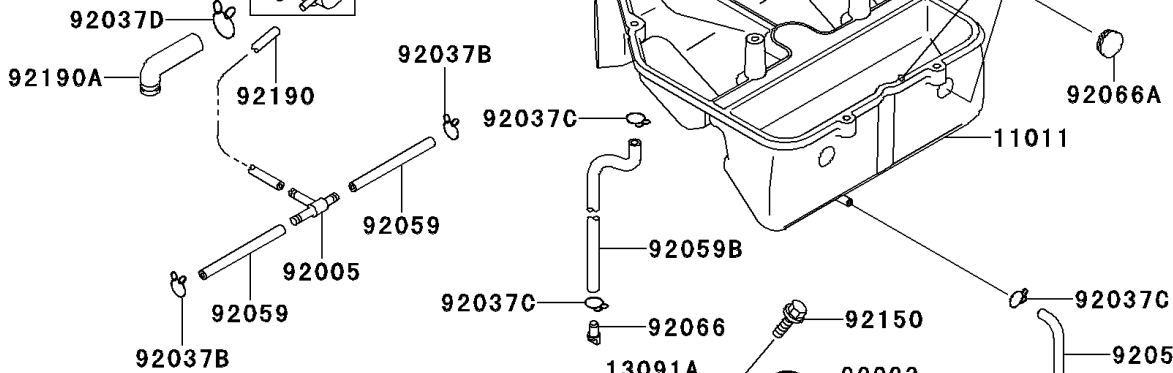

2001 Ninja® ZX™-6 PARTS DIAGRAM

Air Cleaner

E1130

2001 Ninja® ZX™-6 PARTS LIST

Air Cleaner

ITEM NAME	PART NUMBER	QUANTITY
CASE-AIR FILTER,LWR (Ref # 11011)	11011-1394	1
GASKET,AIR FILTER CASE (Ref # 11060)	11060-1317	1
HOLDER,ELEMENT (Ref # 13091)	13091-1815	2
HOLDER,DUCT (Ref # 13091A)	13091-1816	1
SCREEN,AIR FILTER (Ref # 14037)	14037-1165	1
BREATHER (Ref # 14069)	14069-1051	1
DUCT,CARBURETOR,#1 (Ref # 14073)	14073-1562	2
DUCT,CARBURETOR,#3 (Ref # 14073A)	14073-1563	2
FITTING,TUBE,T-TYPE (Ref # 92005)	92005-1017	1
CLAMP,TUBE (Ref # 92037)	92037-1076	1
CLAMP,FUEL TUBE (Ref # 92037A)	92037-1271	2
CLAMP (Ref # 92037B)	92037-1712	2
CLAMP,TUBE (Ref # 92037C)	92037-1972	4
CLAMP,TUBE (Ref # 92037D)	92037-213	2
RING-O,67.7X3.1 (Ref # 92055)	92055-1434	4
TUBE,4X9X80 (Ref # 92059)	92059-1365	2
TUBE,7X12X230 (Ref # 92059A)	92059-1750	1
TUBE,7X12X435,GREEN (Ref # 92059B)	92059-1761	2
PLUG,DRAIN (Ref # 92066)	92066-1211	3
PLUG (Ref # 92066A)	92066-1389	2
BOLT-FLANGED,6X25 (Ref # 130)	130H0625	7
SEAL,DUCT HOLDER (Ref # 92093)	92093-1346	1
BOLT,5X12 (Ref # 92150)	92150-1661	8
BOLT,6X20 (Ref # 92150A)	92150-1662	2
CLAMP (Ref # 92170)	92170-1060	2
TUBE,4X9X220 (Ref # 92190)	92190-1091	1
TUBE,AIR SWITCH VALVE (Ref # 92190A)	92190-1168	2
TUBE,7X12X45 (Ref # 92190B)	92190-1200	1
TUBE,BREATHER (Ref # 92190C)	92190-1346	1

2001 Ninja® ZX™-6 PARTS LIST

Air Cleaner

ITEM NAME	PART NUMBER	QUANTITY
CASE-AIR FILTER,UPP (Ref # 11011A)	11011-1395	1
CASE-AIR FILTER,UPP (Ref # 11011B)	11011-1412	1
ELEMENT-AIR FILTER (Ref # 11013)	11013-1226	1
ELEMENT-AIR FILTER (Ref # 11013A)	11013-1230	1
VALVE,AIR SWITCH (Ref # 16126)	16126-1144	1
VALVE,AIR SWITCH (Ref # 16126A)	16126-1277	1
FITTING,CANISTER (Ref # 92005A)	92005-1253	1
GROMMET,AIR FILTER (Ref # 92071)	92071-1028	1
DAMPER,VALVE (Ref # 92160)	92160-1454	1
TUBE,VALVE-AIR FILTER (Ref # 92190D)	92190-1416	1
TUBE,AIR SWITCH-FITTING (Ref # 92190E)	92190-1435	1