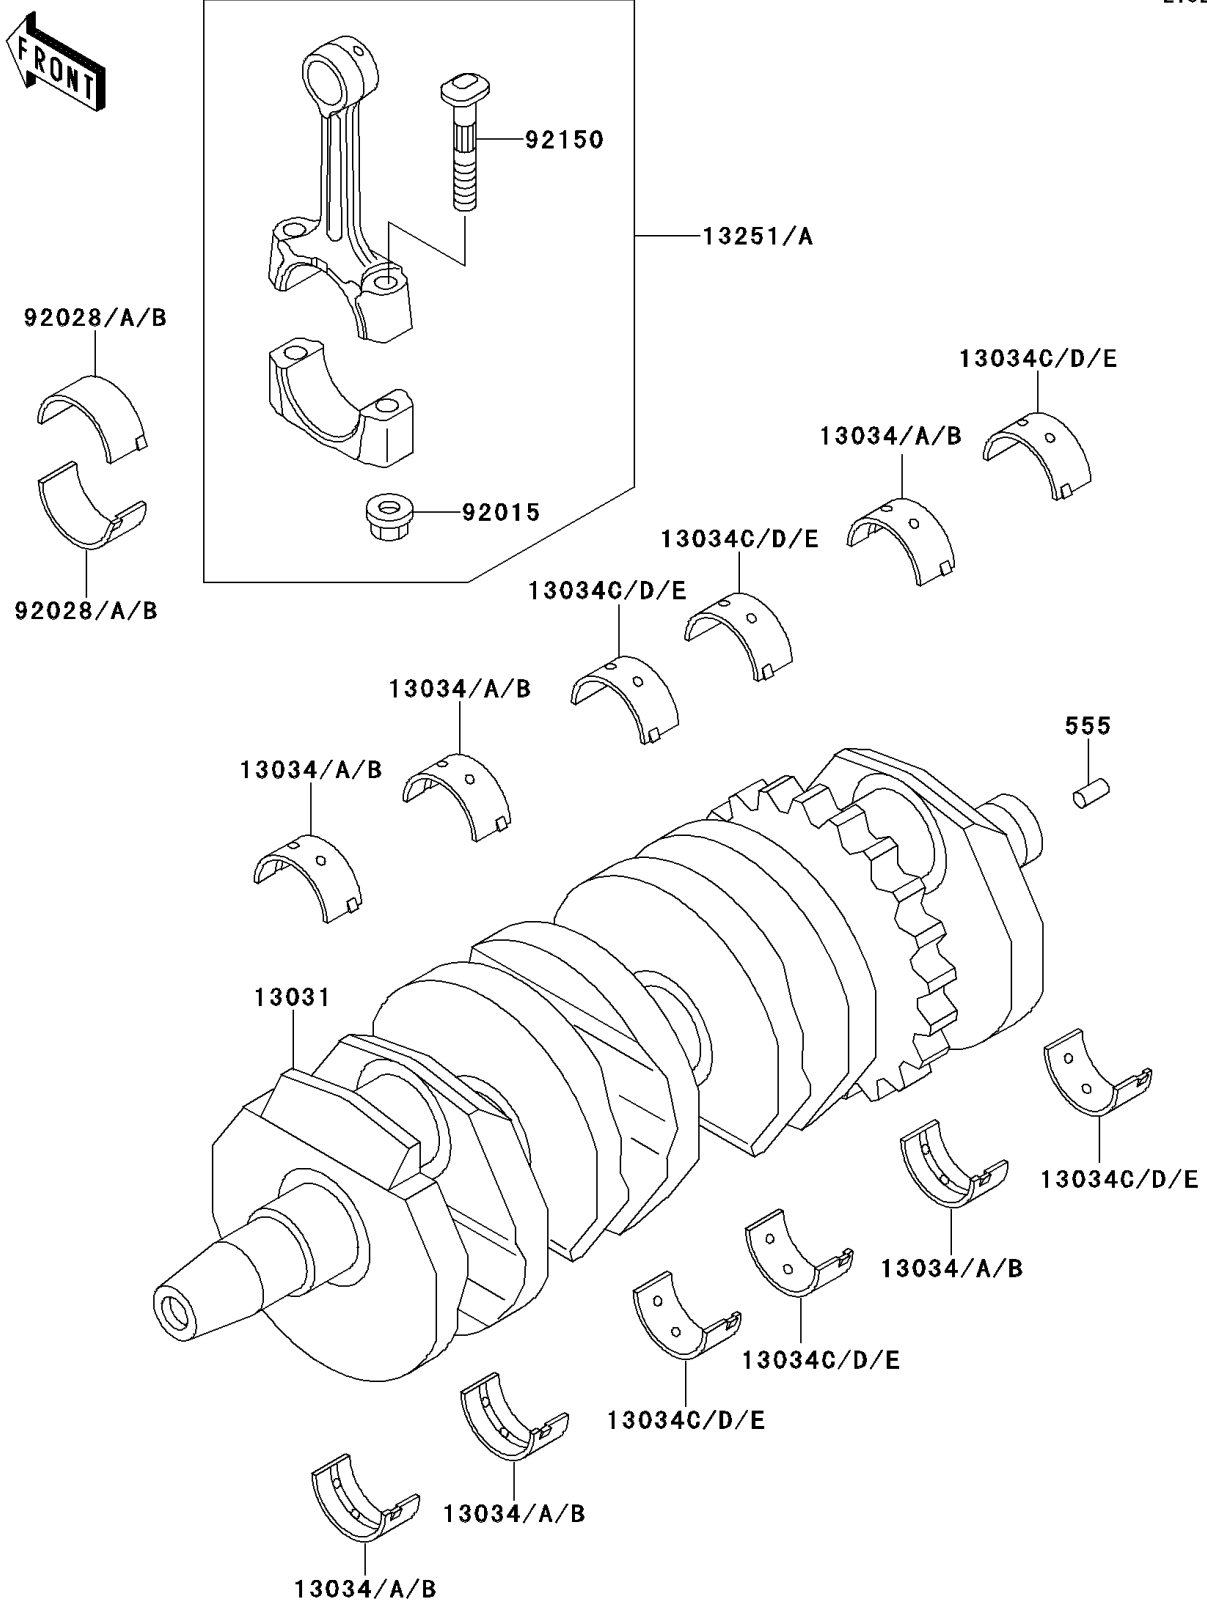

1999 Ninja® ZX™-6 PARTS DIAGRAM

Crankshaft

E1321

1999 Ninja® ZX™-6 PARTS LIST

Crankshaft

ITEM NAME	PART NUMBER	QUANTITY
PIN-SPRING,4X8 (Ref # 555)	555A0408	1
CRANKSHAFT-COMP (Ref # 13031)	13031-1397	1
METAL,CRANKSHAFT,BROWN (Ref # 13034)	13034-1016	6
METAL,CRANKSHAFT,BLACK (Ref # 13034A)	13034-1017	AR
METAL,CRANKSHAFT,BLUE (Ref # 13034B)	13034-1018	AR
BUSHING,CRANKSHAFT,BLUE (Ref # 13034C)	13034-1064	6
BUSHING,CRANKSHAFT,BLACK (Ref # 13034D)	13034-1065	AR
BUSHING,CRANKSHAFT,BROWN (Ref # 13034E)	13034-1066	AR
ROD-ASSY-CONNECTING,I (Ref # 13251)	13251-1100-II	4
ROD-ASSY-CONNECTING,J (Ref # 13251A)	13251-1100-JJ	4
NUT,CONNECTING ROD,7MM (Ref # 92015)	92015-1527	8
BUSHING,CONNECTING ROD,BLACK (Ref # 92028)	92028-1493	AR
BUSHING,CONNECTING ROD,BROWN (Ref # 92028A)	92028-1494	8
BUSHING,CONNECTING ROD,P (Ref # 92028B)	92028-1709	AR
BOLT,CONNECTING ROD,7MM (Ref # 92150)	92150-1683	8