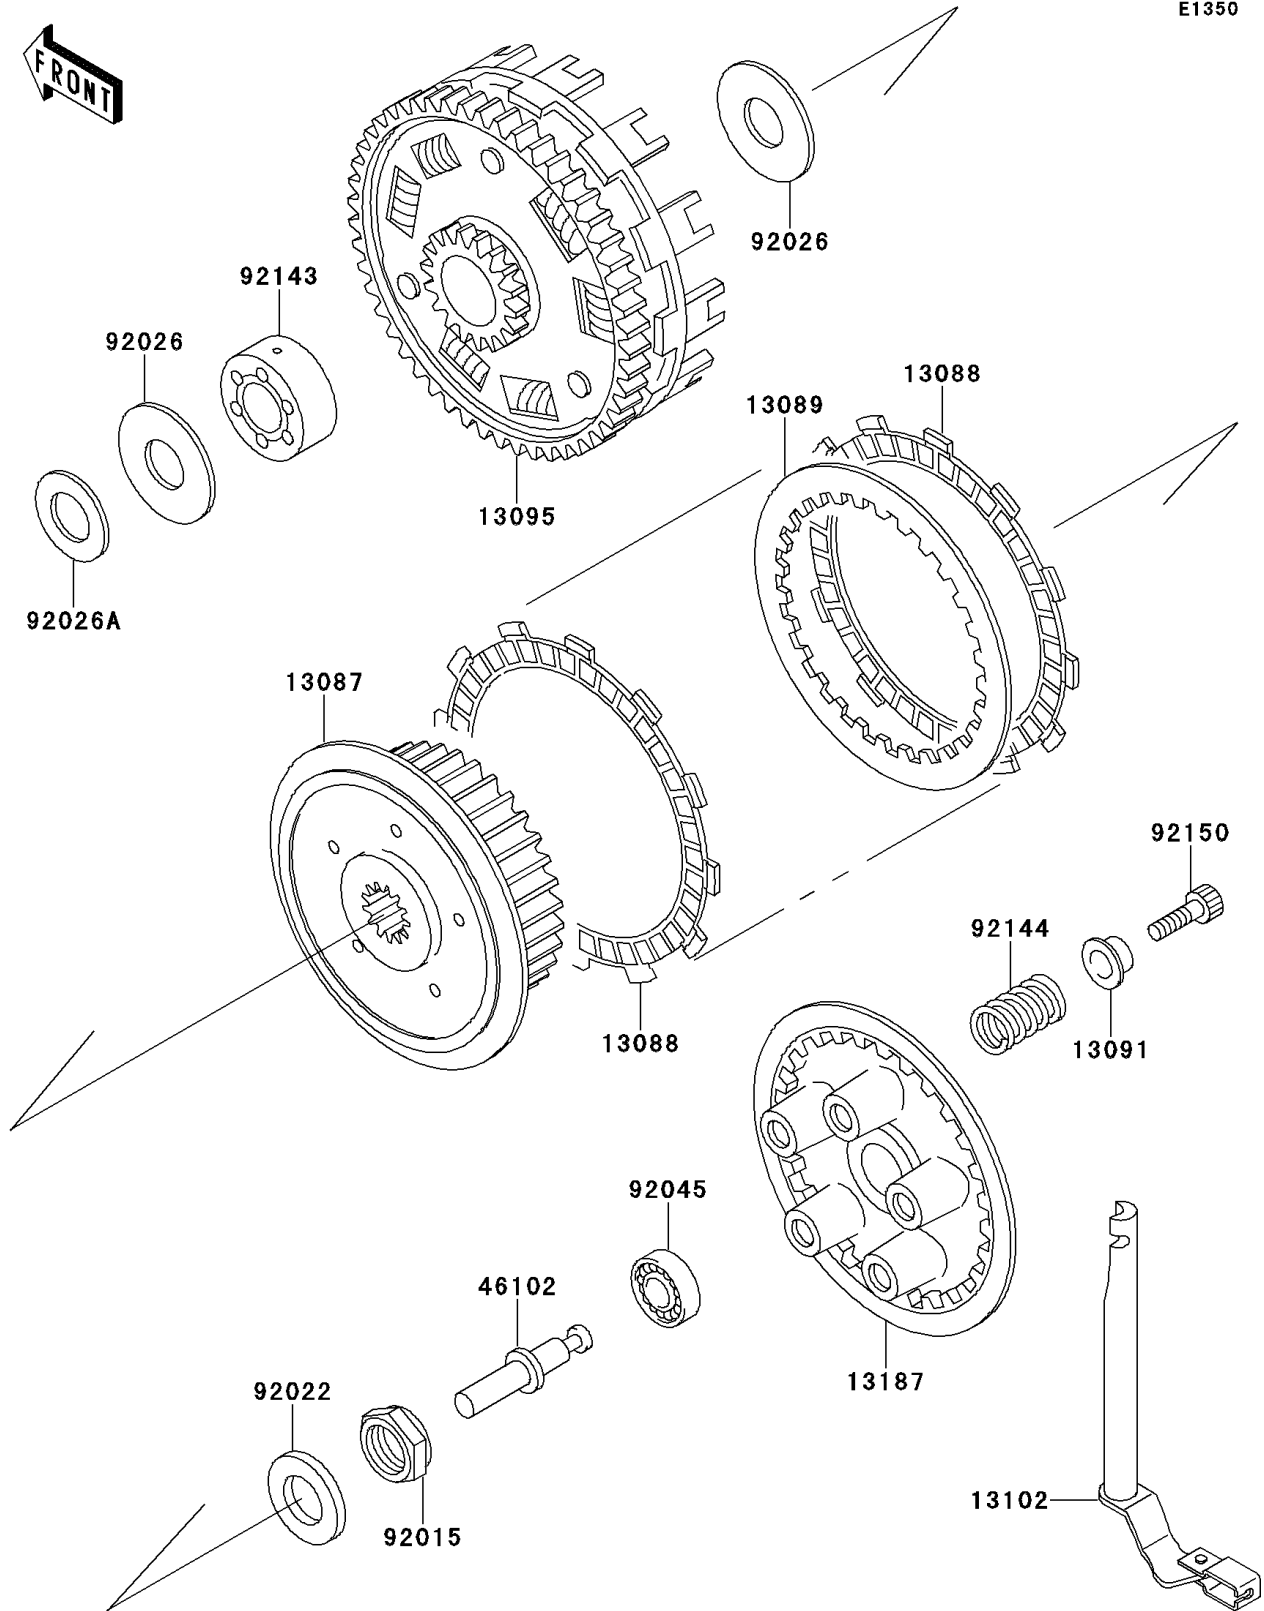

2001 Ninja® ZX™-6 PARTS DIAGRAM

Clutch

E1350

2001 Ninja® ZX™-6 PARTS LIST

Clutch

ITEM NAME	PART NUMBER	QUANTITY
HUB-CLUTCH (Ref # 13087)	13087-042	1
PLATE-FRICTION (Ref # 13088)	13088-1087	7
PLATE-CLUTCH,T=2.3 (Ref # 13089)	13089-1004	6
HOLDER,CLUTCH SPRING (Ref # 13091)	13091-1840	5
HOUSING-COMP-CLUTCH (Ref # 13095)	13095-1304	1
RELEASE-COMP-CLUTCH (Ref # 13102)	13102-1123	1
PLATE-CLUTCH OPERATING (Ref # 13187)	13187-1006	1
ROD,CLUTCH (Ref # 46102)	46102-1030	1
NUT,20MM (Ref # 92015)	92015-1555	1
WASHER (Ref # 92022)	92022-1868	1
SPACER,25X66X2.0 (Ref # 92026)	92026-1383	2
SPACER,25.5X38X1.0 (Ref # 92026A)	92026-1536	1
BEARING-BALL,6001C3ML01 (Ref # 92045)	92045-1235	1
COLLAR (Ref # 92143)	92143-1387	1
SPRING,CLUTCH (Ref # 92144)	92144-1731	5
BOLT,SOCKET,6X35 (Ref # 92150)	92150-1713	5