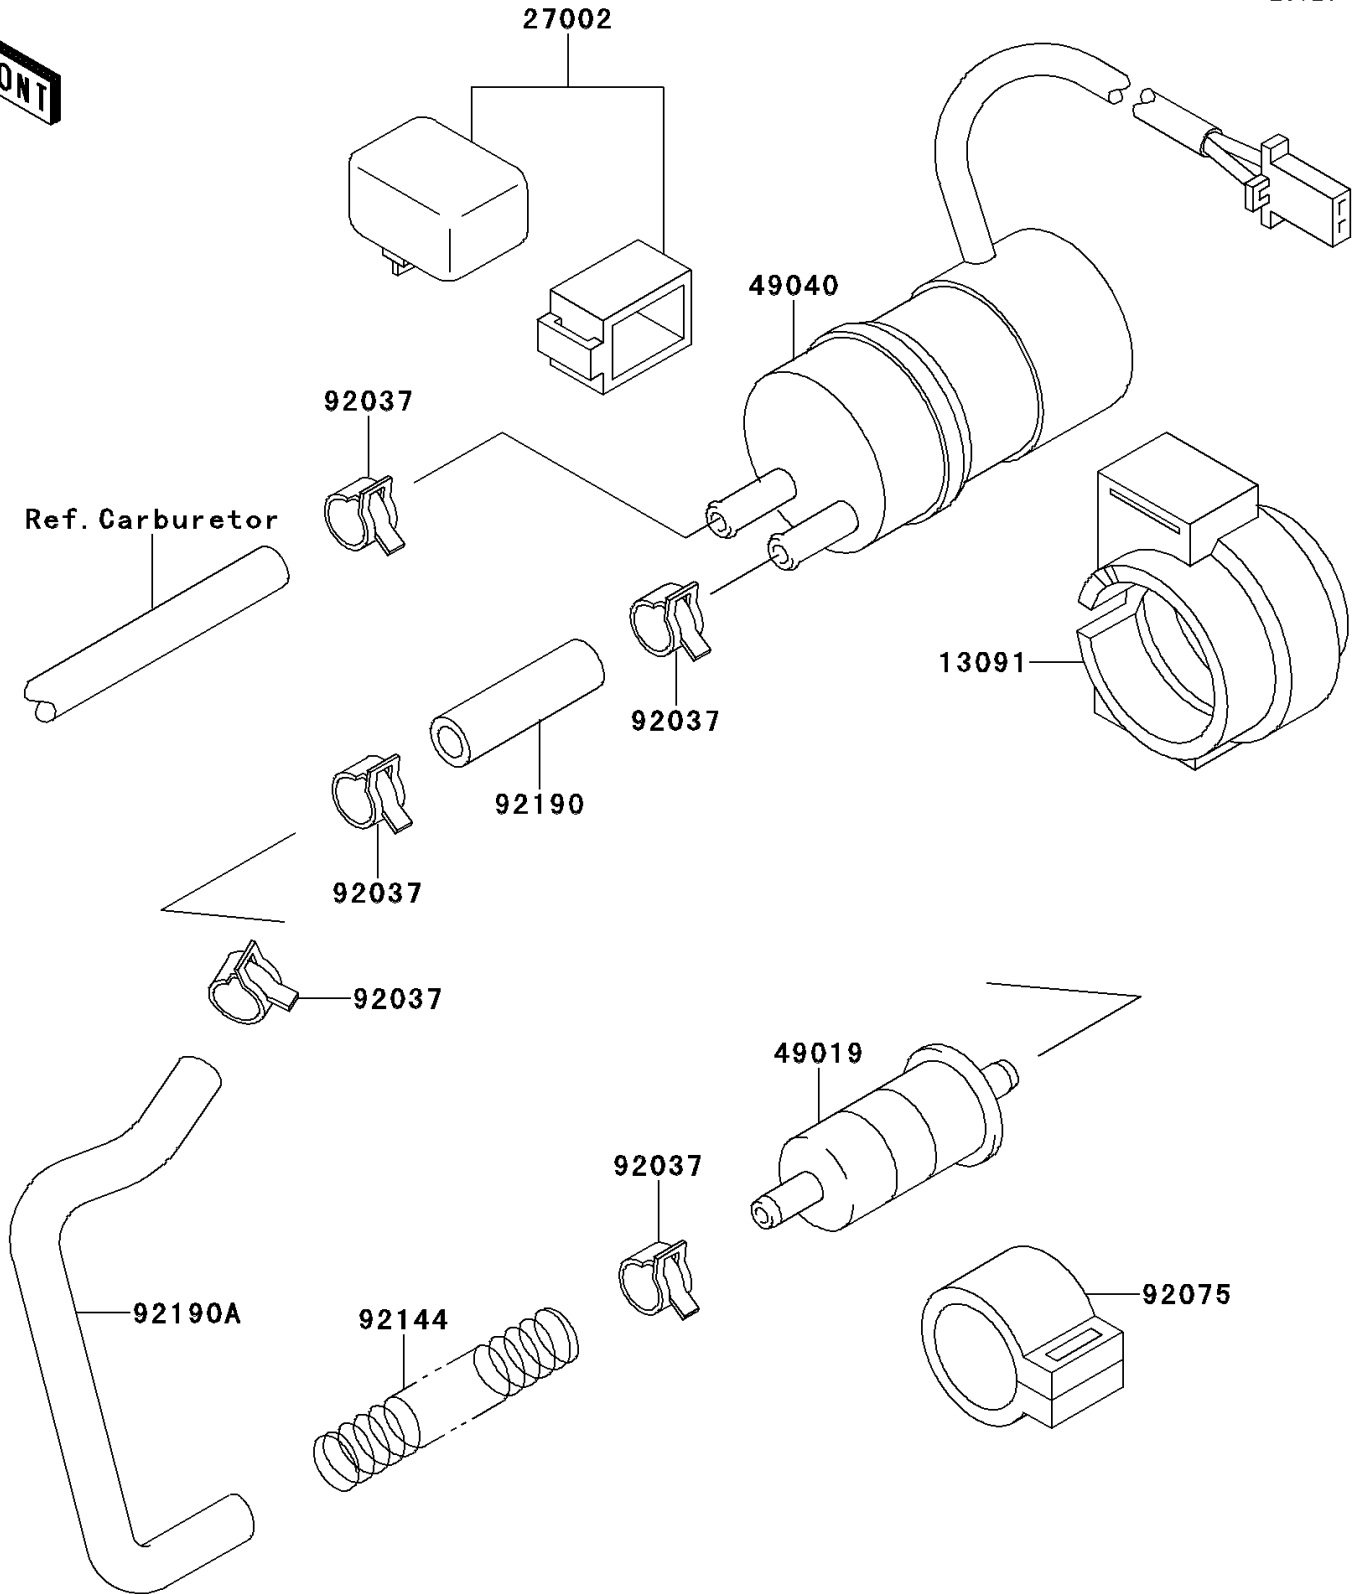

# 2000 Ninja® ZX™-6 PARTS DIAGRAM

Fuel Pump

E1520

## 2000 Ninja® ZX™-6 PARTS LIST

### Fuel Pump

ITEM NAME	PART NUMBER	QUANTITY
HOLDER (Ref # 13091)	13091-1512	1
RELAY-ASSY (Ref # 27002)	27002-1065	1
FILTER-FUEL (Ref # 49019)	49019-1055	1
PUMP-FUEL (Ref # 49040)	49040-1057	1
CLAMP (Ref # 92037)	92037-1181	5
DAMPER,FUEL FILTER (Ref # 92075)	92075-1853	1
SPRING,TUBE (Ref # 92144)	92144-1821	1
TUBE,8X13X45 (Ref # 92190)	92190-1045	1
TUBE,TAP-FILTER (Ref # 92190A)	92190-1332	1