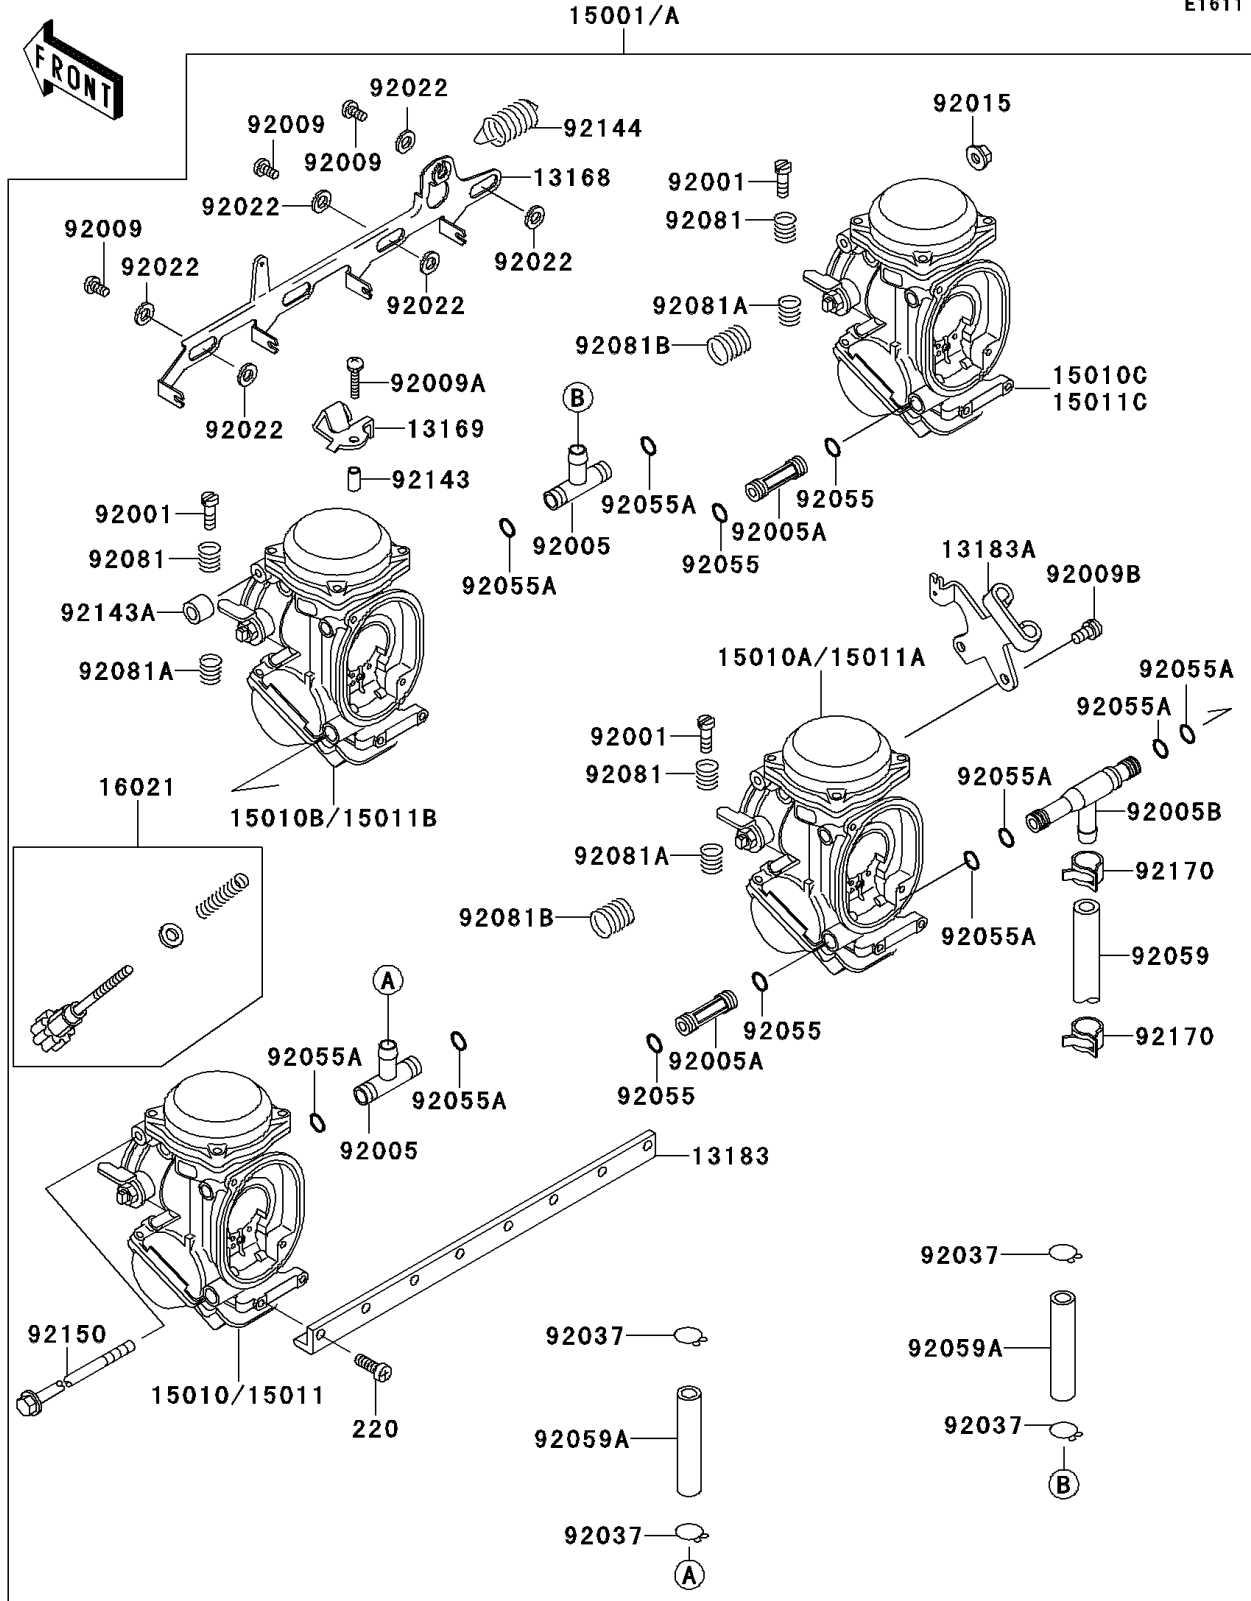

1999 Ninja® ZX™ -6 PARTS DIAGRAM

Carburetor

E1611

1999 Ninja® ZX™-6 PARTS LIST

Carburetor

ITEM NAME	PART NUMBER	QUANTITY
LEVER,STARTER (Ref # 13168)	13168-1462	1
PLATE,STARTER CABLE (Ref # 13169)	13169-1965	1
PLATE,CARBURETOR STAY (Ref # 13183)	13183-1608	1
PLATE,THROTTLE CABLE (Ref # 13183A)	13183-1610	1
SCREW-THROTTLE STOP (Ref # 16021)	16021-1160	1
BOLT,THROTTLE ADJUST (Ref # 92001)	92001-1998	3
FITTING,T-TYPE (Ref # 92005)	92005-1125	2
FITTING (Ref # 92005A)	92005-1157	2
FITTING,T-TYPE (Ref # 92005B)	92005-1214	1
SCREW (Ref # 92009)	92009-1262	3
SCREW,4X18 (Ref # 92009A)	92009-1446	1
SCREW (Ref # 92009B)	92009-1597	1
NUT,FLANGED,5MM (Ref # 92015)	92015-1259	1
SCREW-PAN-CROS,5X14 (Ref # 220)	220D0514	8
WASHER,6.1X11X0.8,POLYACETAL (Ref # 92022)	92022-1199	6
CLAMP,TUBE (Ref # 92037)	92037-1531	4
RING-O (Ref # 92055)	92055-1004	4
RING-O,FUEL FITTING (Ref # 92055A)	92055-1223	8
TUBE,7.3X12.5X240 (Ref # 92059)	92059-1487	1
TUBE,7X11X45 (Ref # 92059A)	92059-1738	2
SPRING,THROTTLE ADJUST UPP (Ref # 92081)	92081-1620	3
SPRING,THROTTLE ADJUST LWR (Ref # 92081A)	92081-1621	3
SPRING,THROTTLE ADJUST CNT (Ref # 92081B)	92081-1622	2
COLLAR,4X5.2X9.6 (Ref # 92143)	92143-1265	1
COLLAR (Ref # 92143A)	92143-1438	1
SPRING,STATER LEVER (Ref # 92144)	92144-1540	1
BOLT (Ref # 92150)	92150-1416	1
CLAMP,TUBE (Ref # 92170)	92170-1051	2
CARBURETOR-ASSY (Ref # 15001)	15001-1797	1

1999 Ninja® ZX™-6 PARTS LIST

Carburetor

ITEM NAME	PART NUMBER	QUANTITY
CARBURETOR-ASSY (Ref # 15001A)	15001-1823	1
CARBURETOR,LH,OUTSIDE (Ref # 15010)	15010-1557	1
CARBURETOR,LH,INSIDE (Ref # 15010A)	15010-1558	1
CARBURETOR,RH,INSIDE (Ref # 15010B)	15010-1559	1
CARBURETOR,RH,OUTSIDE (Ref # 15010C)	15010-1560	1
CARBURETOR,LH,OUTSIDE (Ref # 15011)	15011-1139	1
CARBURETOR,LH,INSIDE (Ref # 15011A)	15011-1140	1
CARBURETOR,RH,INSIDE (Ref # 15011B)	15011-1141	1
CARBURETOR,RH,OUTSIDE (Ref # 15011C)	15011-1142	1