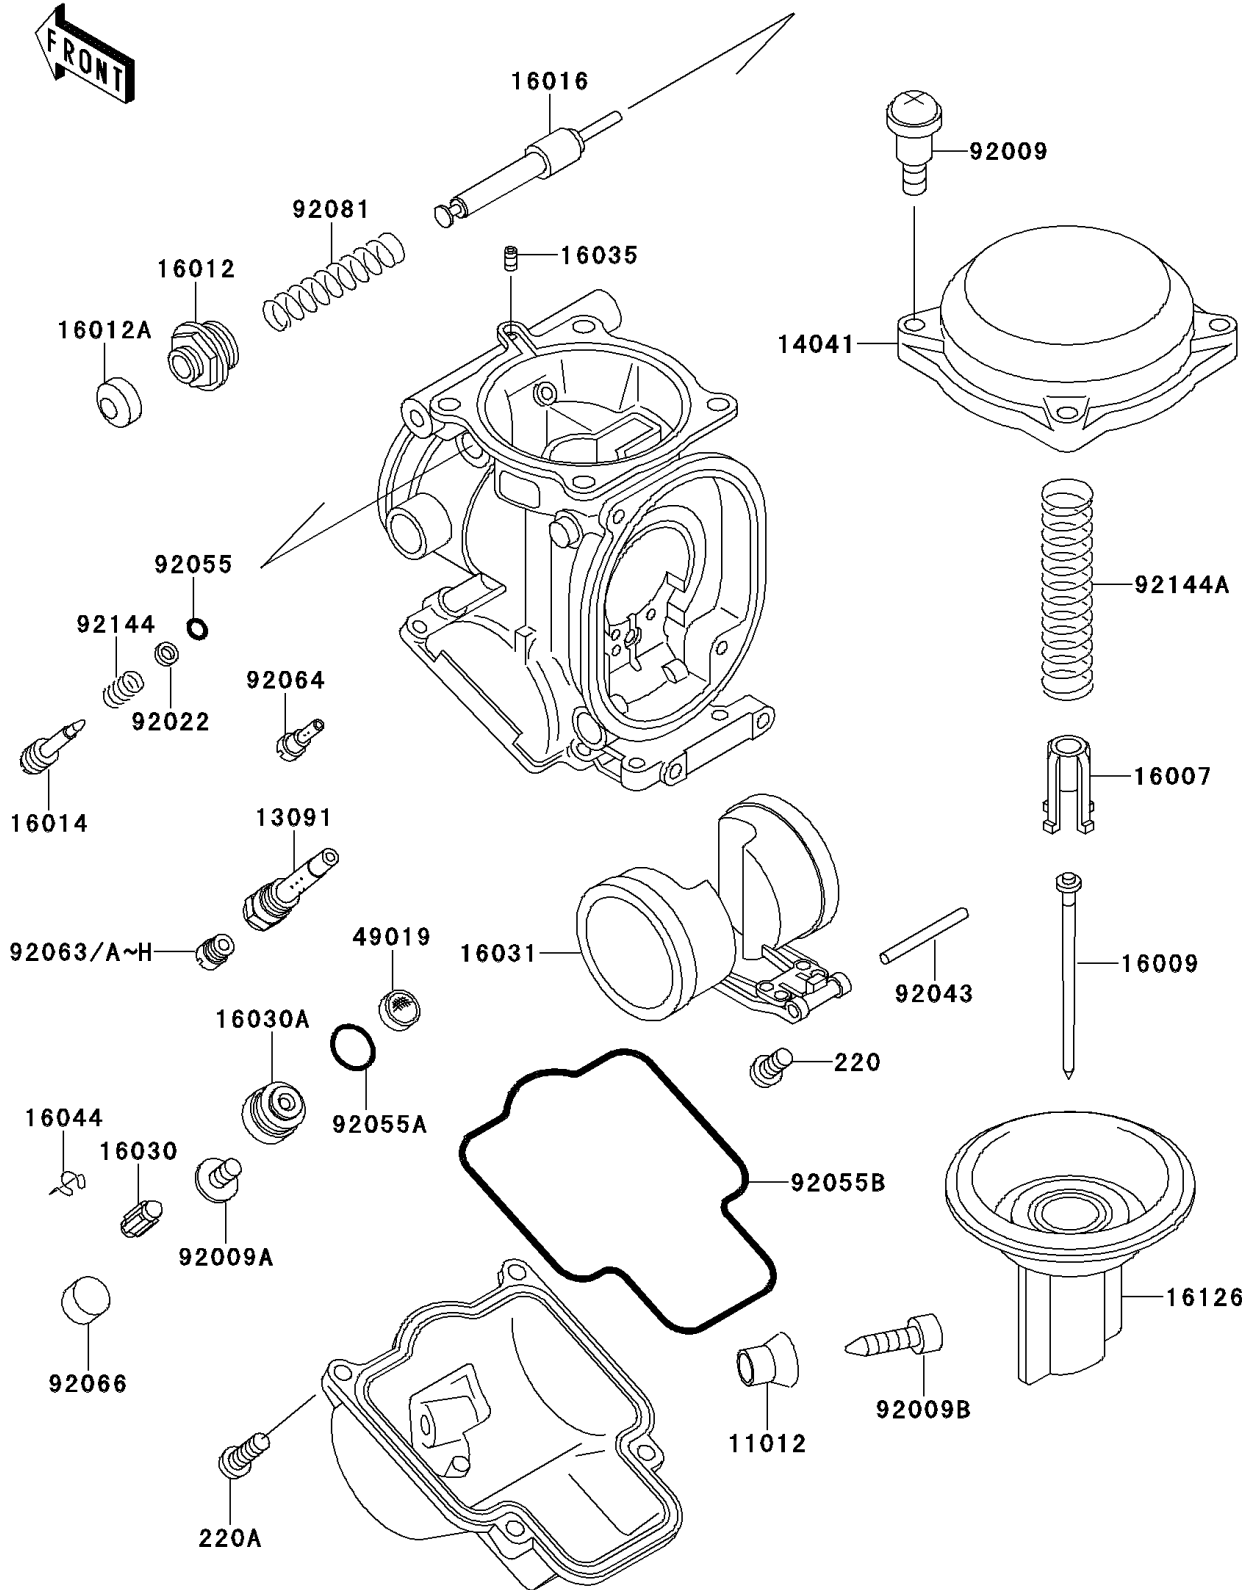

1999 Ninja® ZX™-6 PARTS DIAGRAM

Carburetor Parts

E1612

1999 Ninja® ZX™-6 PARTS LIST

Carburetor Parts

ITEM NAME	PART NUMBER	QUANTITY
CAP,DRAIN SCREW (Ref # 11012)	11012-1675	4
HOLDER,NEEDLE JET (Ref # 13091)	13091-1847	4
CAP-CHAMBER,MIXING (Ref # 14041)	14041-1091	4
SEAT-SPRING,VALVE (Ref # 16007)	16007-1117	4
NEEDLE-JET,N23K (Ref # 16009)	16009-1795	4
CAP-STARTER PLUNGER (Ref # 16012)	16012-1051	4
CAP-STARTER PLUNGER (Ref # 16012A)	16012-1052	4
SCREW-PILOT AIR (Ref # 16014)	16014-1064	4
PLUNGER,STARTER (Ref # 16016)	16016-1061	4
VALVE-FLOAT (Ref # 16030)	16030-1007	4
SEAT-VALVE,FLOAT (Ref # 16030A)	16030-1072	4
FLOAT (Ref # 16031)	16031-1070	4
JET-AIR,LEAK (Ref # 16035)	16035-1055	4
CLAMP,FLOAT VALVE (Ref # 16044)	16044-007	4
VALVE,VACUUM (Ref # 16126)	16126-1253	4
FILTER-FUEL,STRAINER (Ref # 49019)	49019-3707	4
SCREW,4X4.4 (Ref # 92009)	92009-1549	15
SCREW,4X8 (Ref # 92009A)	92009-1550	4
SCREW,DRAIN,M6X0.75 (Ref # 92009B)	92009-1551	4
WASHER,PLAIN (Ref # 92022)	92022-1003	4
PIN,FLOAT (Ref # 92043)	92043-1207	4
RING-O,PILOT ADJUST (Ref # 92055)	92055-1002	4
RING-O,VALVE SEAT (Ref # 92055A)	92055-1425	4
RING-O,FLOAT CHAMBER (Ref # 92055B)	92055-1426	4
JET-MAIN,#140 (Ref # 92063A)	92063-1013	4
JET-MAIN,#135 (Ref # 92063C)	92063-1014	4
JET-MAIN,#138 (Ref # 92063D)	92063-1015	4
SCREW-PAN-CROS (Ref # 220)	220D0408	4
SCREW-PAN-CROS (Ref # 220A)	220D0414	16

1999 Ninja® ZX™-6 PARTS LIST

Carburetor Parts

ITEM NAME	PART NUMBER	QUANTITY
JET-PILOT,#35 (Ref # 92064)	92064-1101	4
PLUG,PILOT AIR SCREW,6.9X2 (Ref # 92066)	92066-1051	4
SPRING,STARTER PLUNGER (Ref # 92081)	92081-1761	4
SPRING,PILOT AIR SCREW (Ref # 92144)	92144-1349	4
SPRING,VACUUM VALVE (Ref # 92144A)	92144-1538	4
JET-MAIN,#140 (Ref # 92063)	92063-1013	4
JET-MAIN,#135 (Ref # 92063B)	92063-1014	4
JET-MAIN,#142 (Ref # 92063E)	92063-1016	4
JET-MAIN,#145 (Ref # 92063F)	92063-1017	4
JET-MAIN,#130 (Ref # 92063G)	92063-1075	4
JET-MAIN,#132 (Ref # 92063H)	92063-1076	4