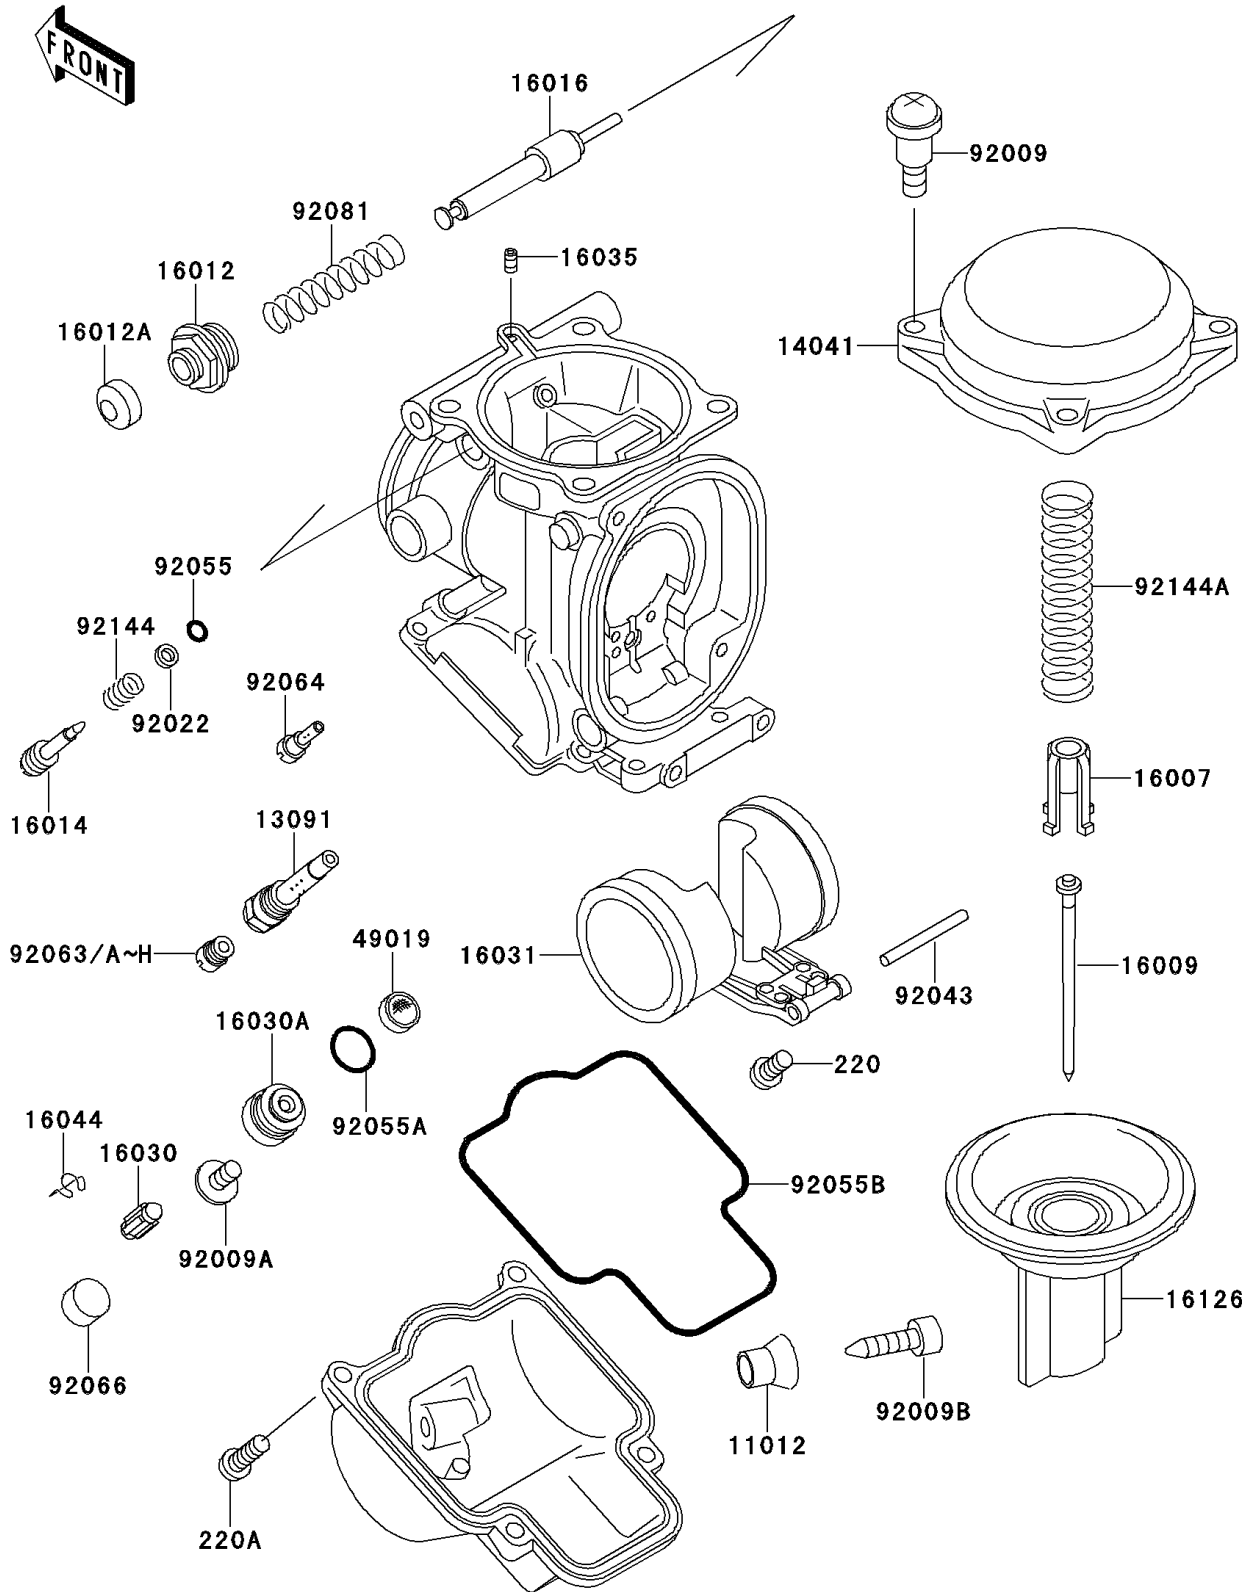

2001 Ninja® ZX™-6 PARTS DIAGRAM

Carburetor Parts

E1612

2001 Ninja® ZX™-6 PARTS LIST

Carburetor Parts

ITEM NAME	PART NUMBER	QUANTITY
CAP,DRAIN SCREW (Ref # 11012)	11012-1675	4
HOLDER,NEEDLE JET (Ref # 13091)	13091-1847	4
CAP-CHAMBER,MIXING (Ref # 14041)	14041-1091	4
SEAT-SPRING,VALVE (Ref # 16007)	16007-1117	4
NEEDLE-JET,N23K (Ref # 16009)	16009-1795	4
CAP-STARTER PLUNGER (Ref # 16012)	16012-1051	4
CAP-STARTER PLUNGER (Ref # 16012A)	16012-1052	4
SCREW-PILOT AIR (Ref # 16014)	16014-1064	4
PLUNGER,STARTER (Ref # 16016)	16016-1061	4
VALVE-FLOAT (Ref # 16030)	16030-1007	4
SEAT-VALVE,FLOAT (Ref # 16030A)	16030-1072	4
FLOAT (Ref # 16031)	16031-1070	4
JET-AIR,LEAK (Ref # 16035)	16035-1055	4
CLAMP,FLOAT VALVE (Ref # 16044)	16044-007	4
VALVE,VACUUM (Ref # 16126)	16126-1253	4
FILTER-FUEL,STRAINER (Ref # 49019)	49019-3707	4
SCREW,4X4.4 (Ref # 92009)	92009-1549	15
SCREW,4X8 (Ref # 92009A)	92009-1550	4
SCREW,DRAIN,M6X0.75 (Ref # 92009B)	92009-1551	4
WASHER,PLAIN (Ref # 92022)	92022-1003	4
PIN,FLOAT (Ref # 92043)	92043-1207	4
RING-O,PILOT ADJUST (Ref # 92055)	92055-1002	4
RING-O,VALVE SEAT (Ref # 92055A)	92055-1425	4
RING-O,FLOAT CHAMBER (Ref # 92055B)	92055-1426	4
JET-MAIN,#138 (Ref # 92063D)	92063-1015	4
SCREW-PAN-CROS (Ref # 220)	220D0408	4
SCREW-PAN-CROS (Ref # 220A)	220D0414	16
JET-PILOT,#35 (Ref # 92064)	92064-1101	4
PLUG,PILOT AIR SCREW,6.9X2 (Ref # 92066)	92066-1051	4

2001 Ninja® ZX™-6 PARTS LIST

Carburetor Parts

ITEM NAME	PART NUMBER	QUANTITY
SPRING,STARTER PLUNGER (Ref # 92081)	92081-1761	4
SPRING,PILOT AIR SCREW (Ref # 92144)	92144-1349	4
SPRING,VACUUM VALVE (Ref # 92144A)	92144-1538	4
JET-MAIN,#140 (Ref # 92063)	92063-1013	4
JET-MAIN,#140 (Ref # 92063A)	92063-1013	4
JET-MAIN,#135 (Ref # 92063B)	92063-1014	4
JET-MAIN,#135 (Ref # 92063C)	92063-1014	4
JET-MAIN,#142 (Ref # 92063E)	92063-1016	4
JET-MAIN,#145 (Ref # 92063F)	92063-1017	4
JET-MAIN,#130 (Ref # 92063G)	92063-1075	4
JET-MAIN,#132 (Ref # 92063H)	92063-1076	4